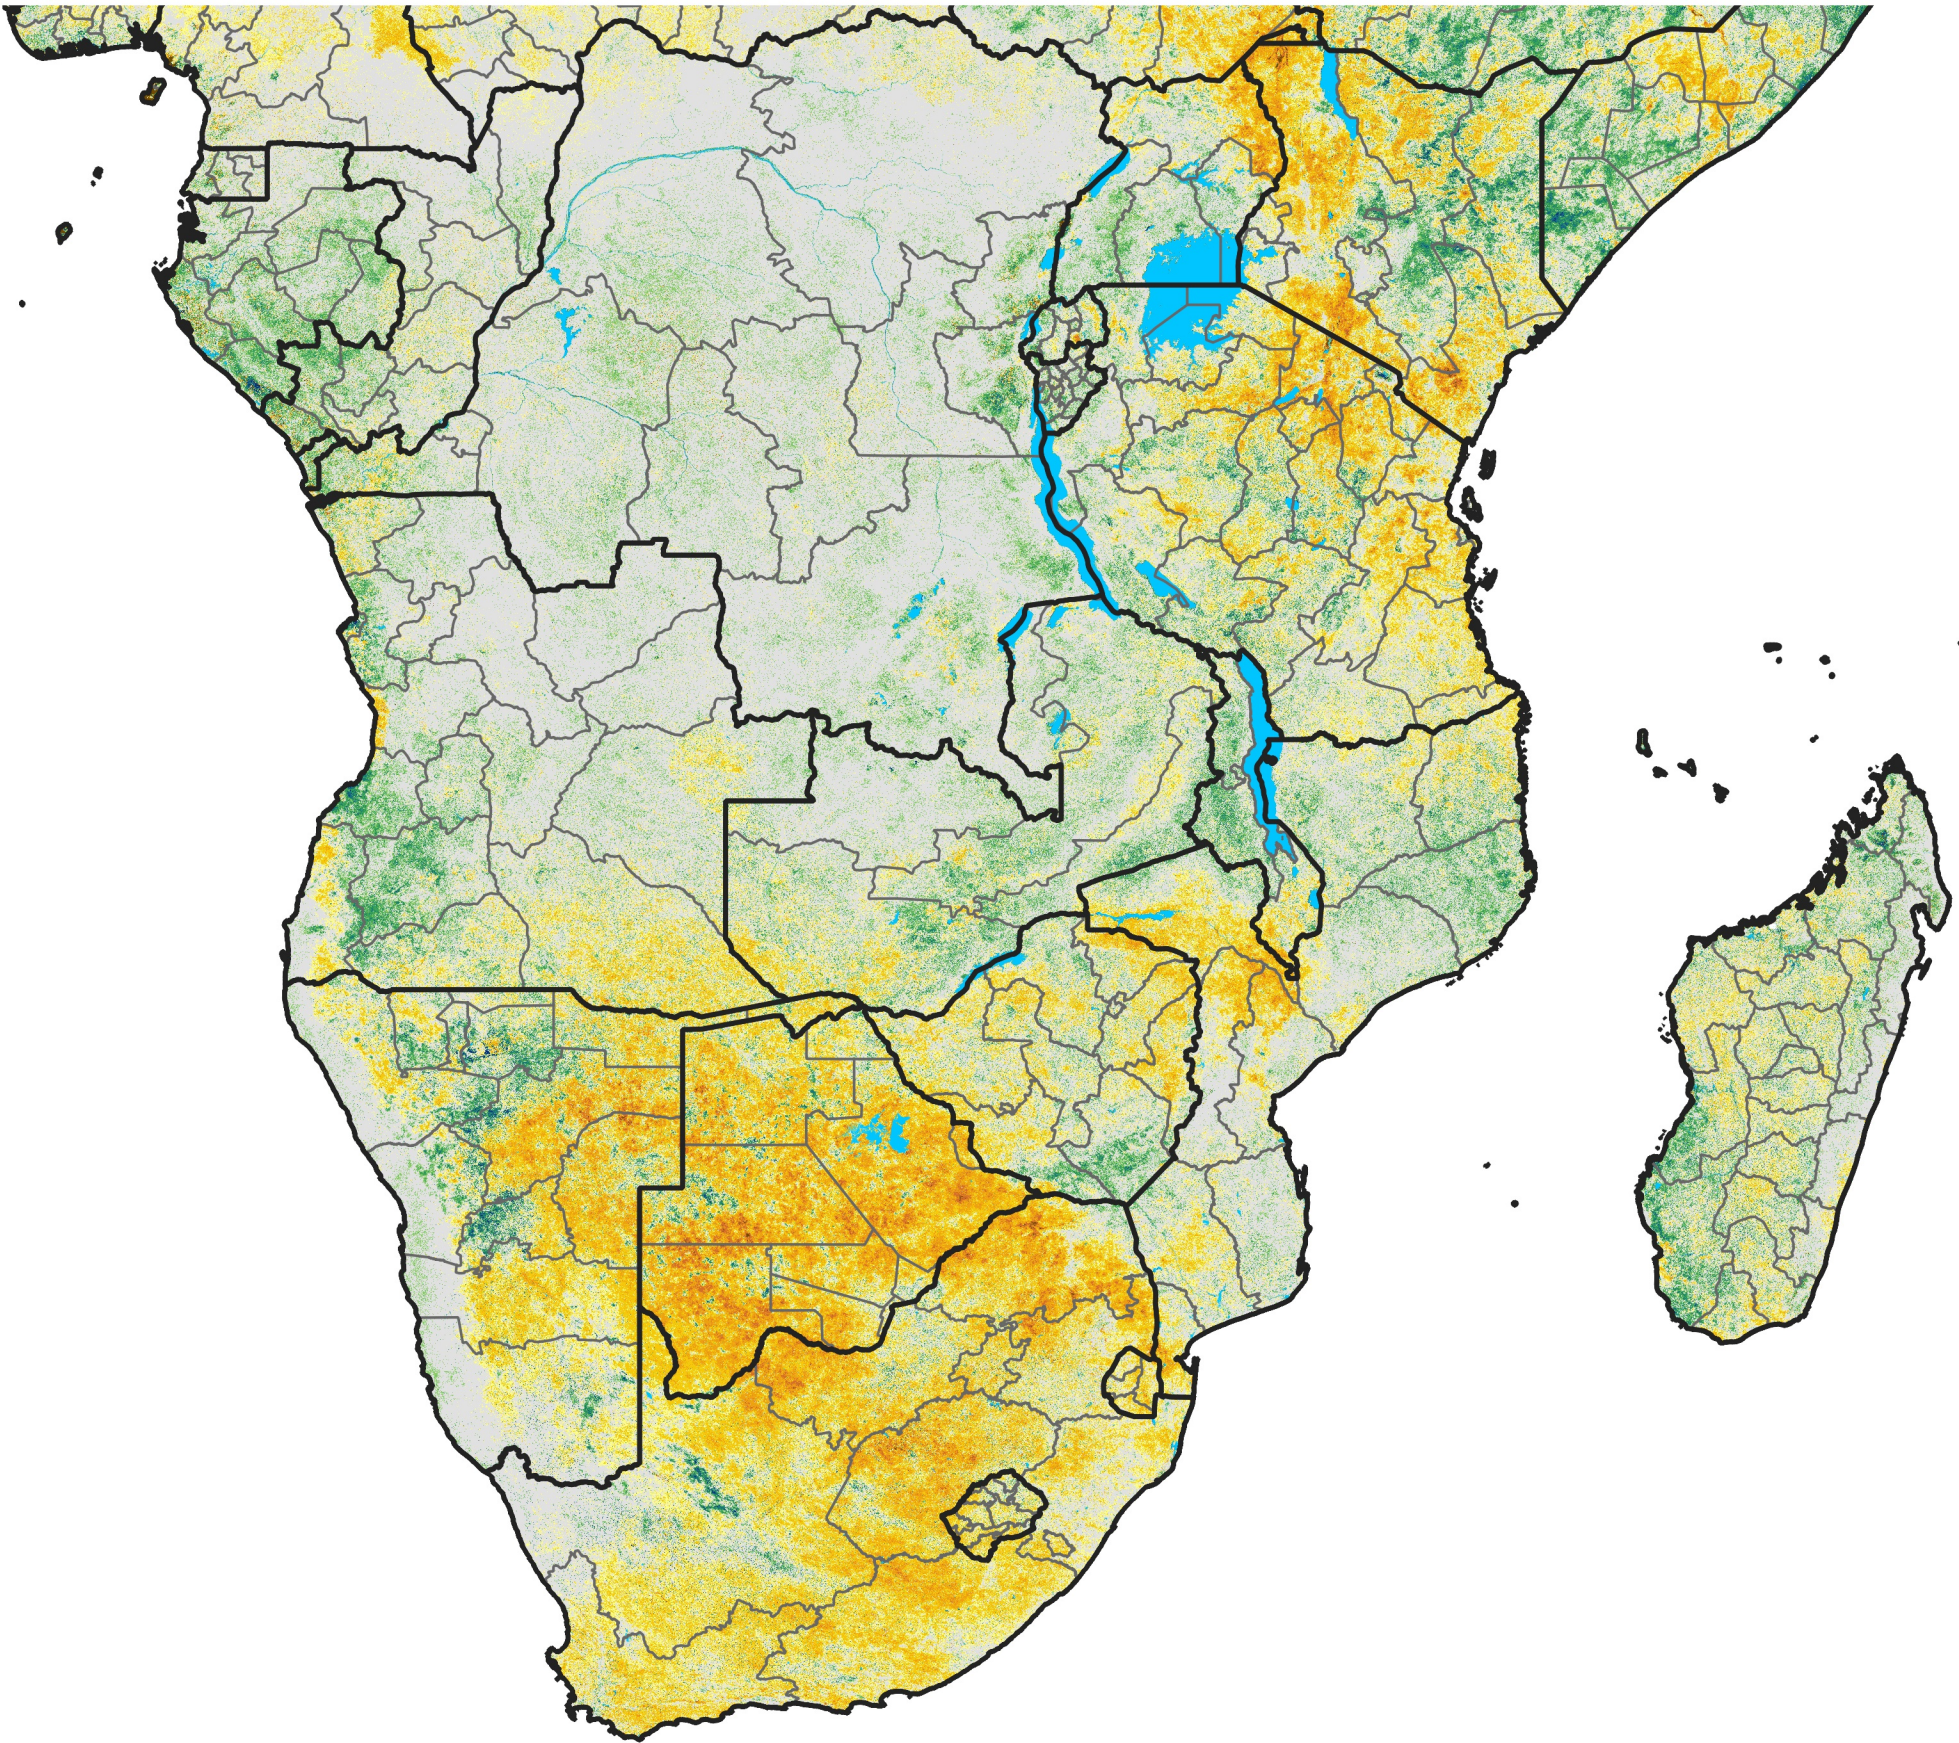

Southern Africa

Percent of Mean NDVI

2004 / mean (2003 - 2022)

Period 01 / January 01 - 10, 2004

Percent of Normal