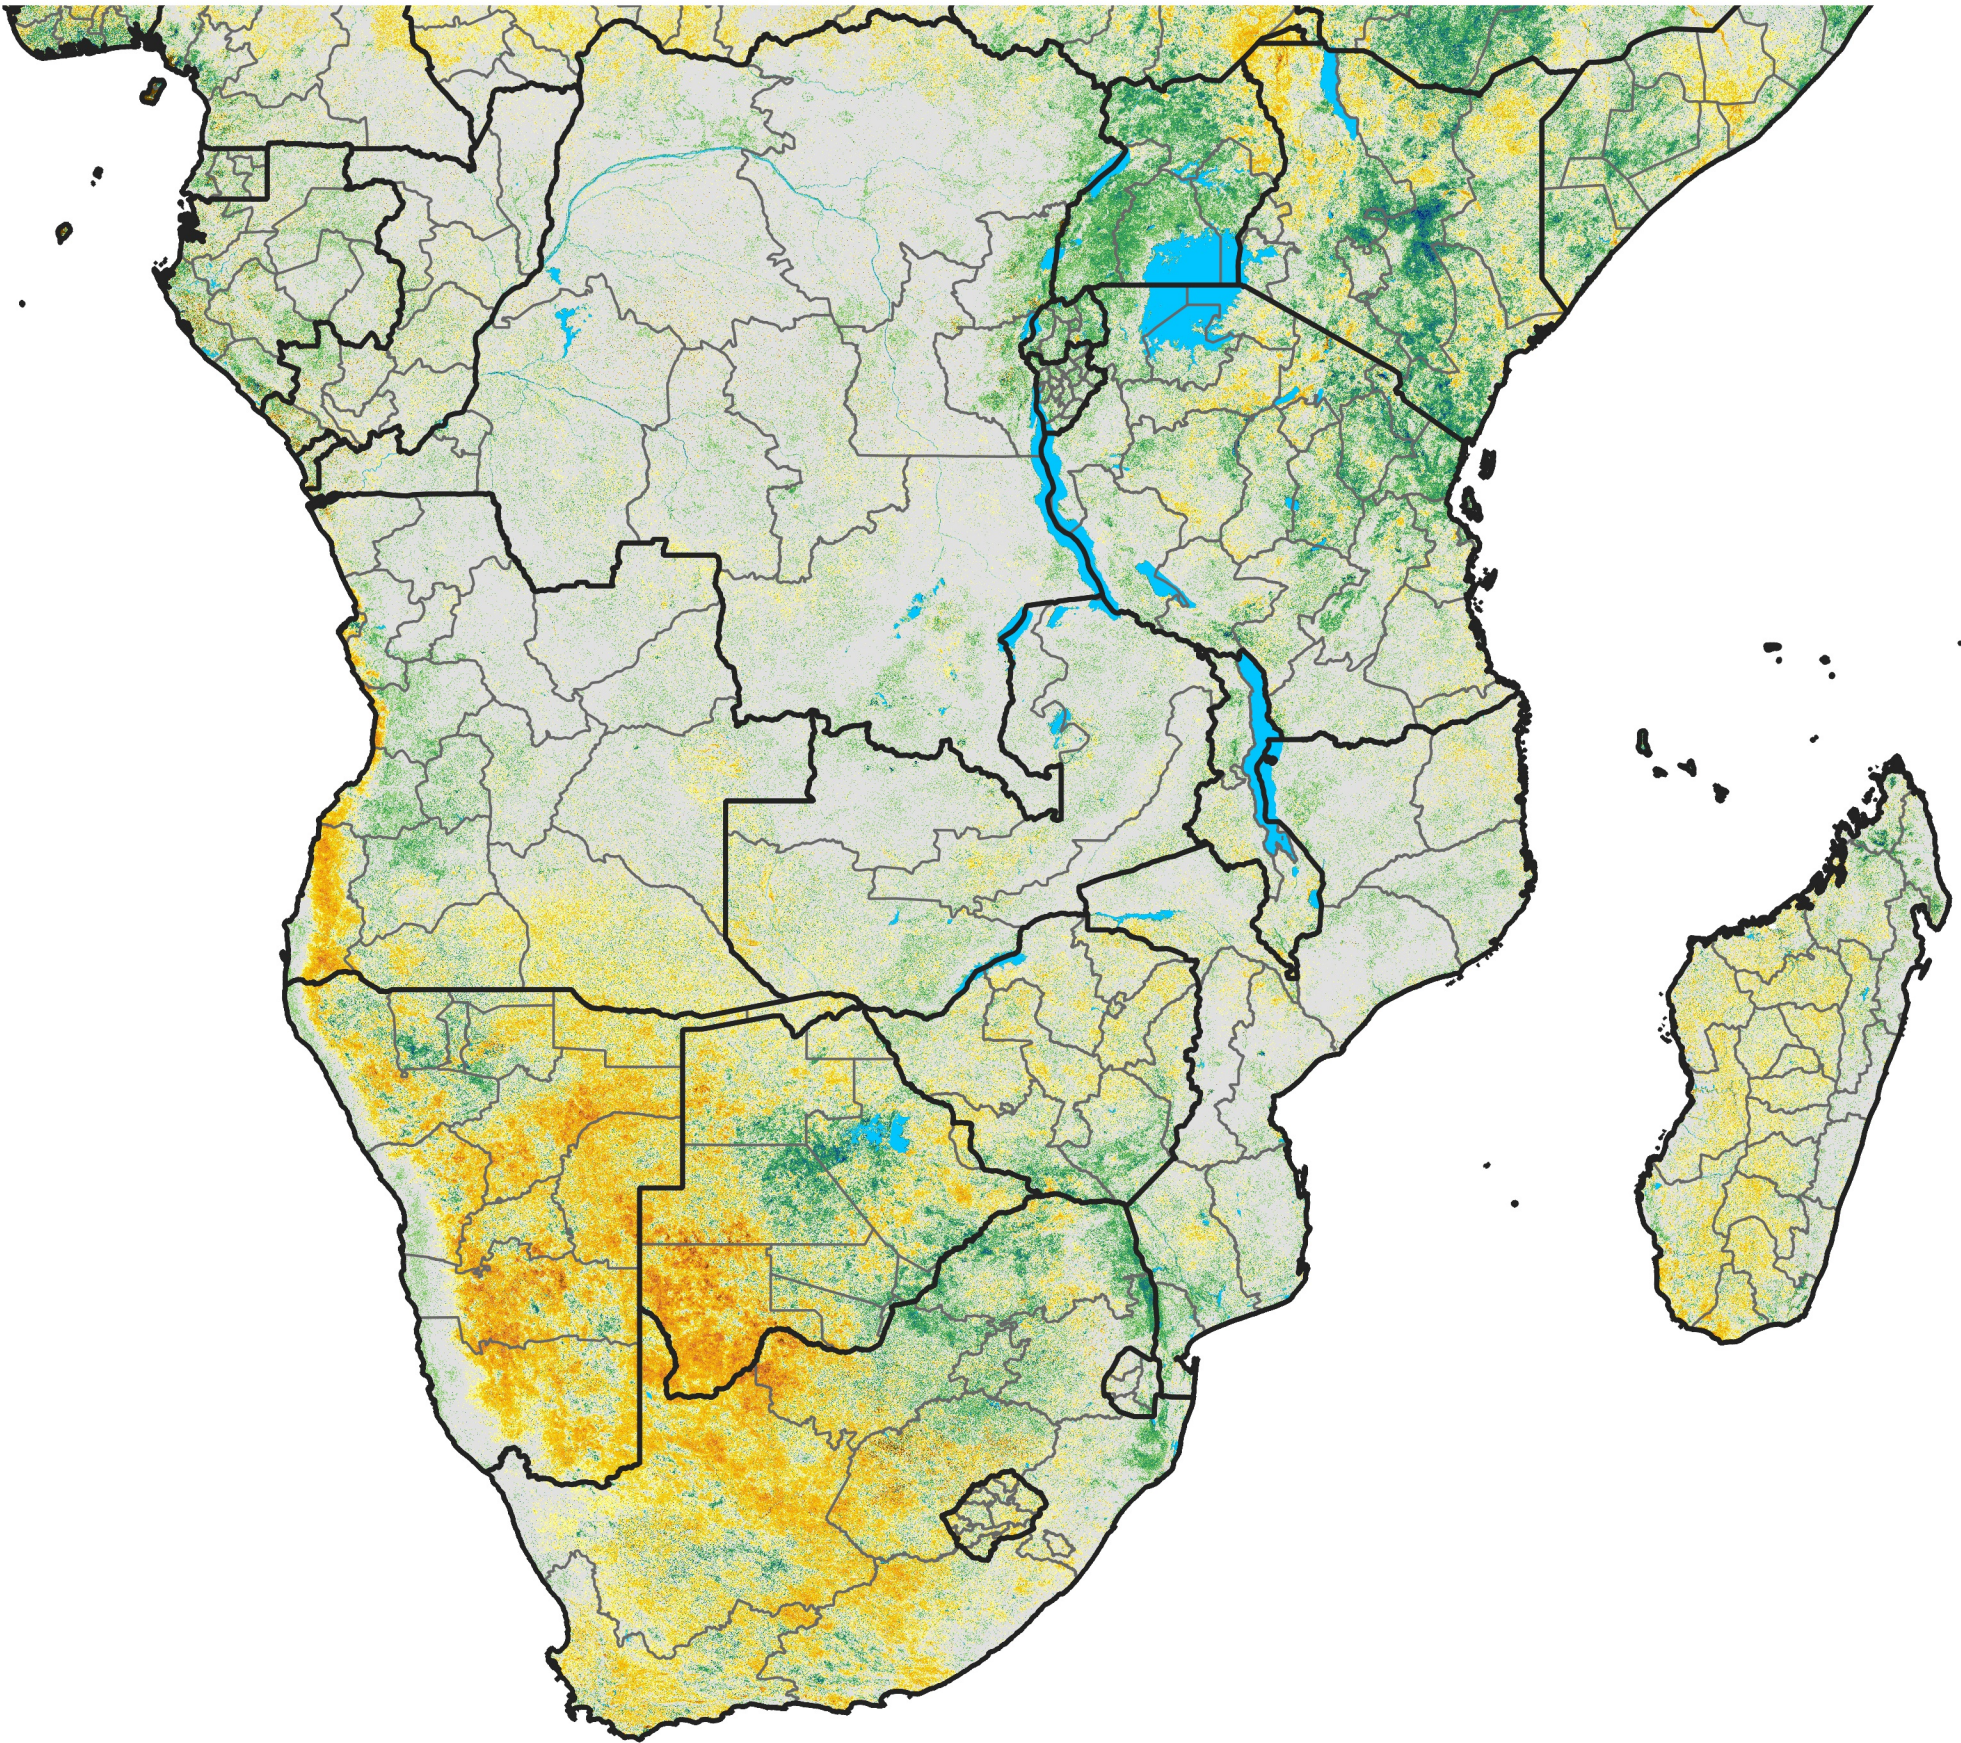

Southern Africa
Percent of Mean NDVI
2004 / mean (2003 - 2022)
Period 07 / March 01 - 10, 2004

Percent of Normal