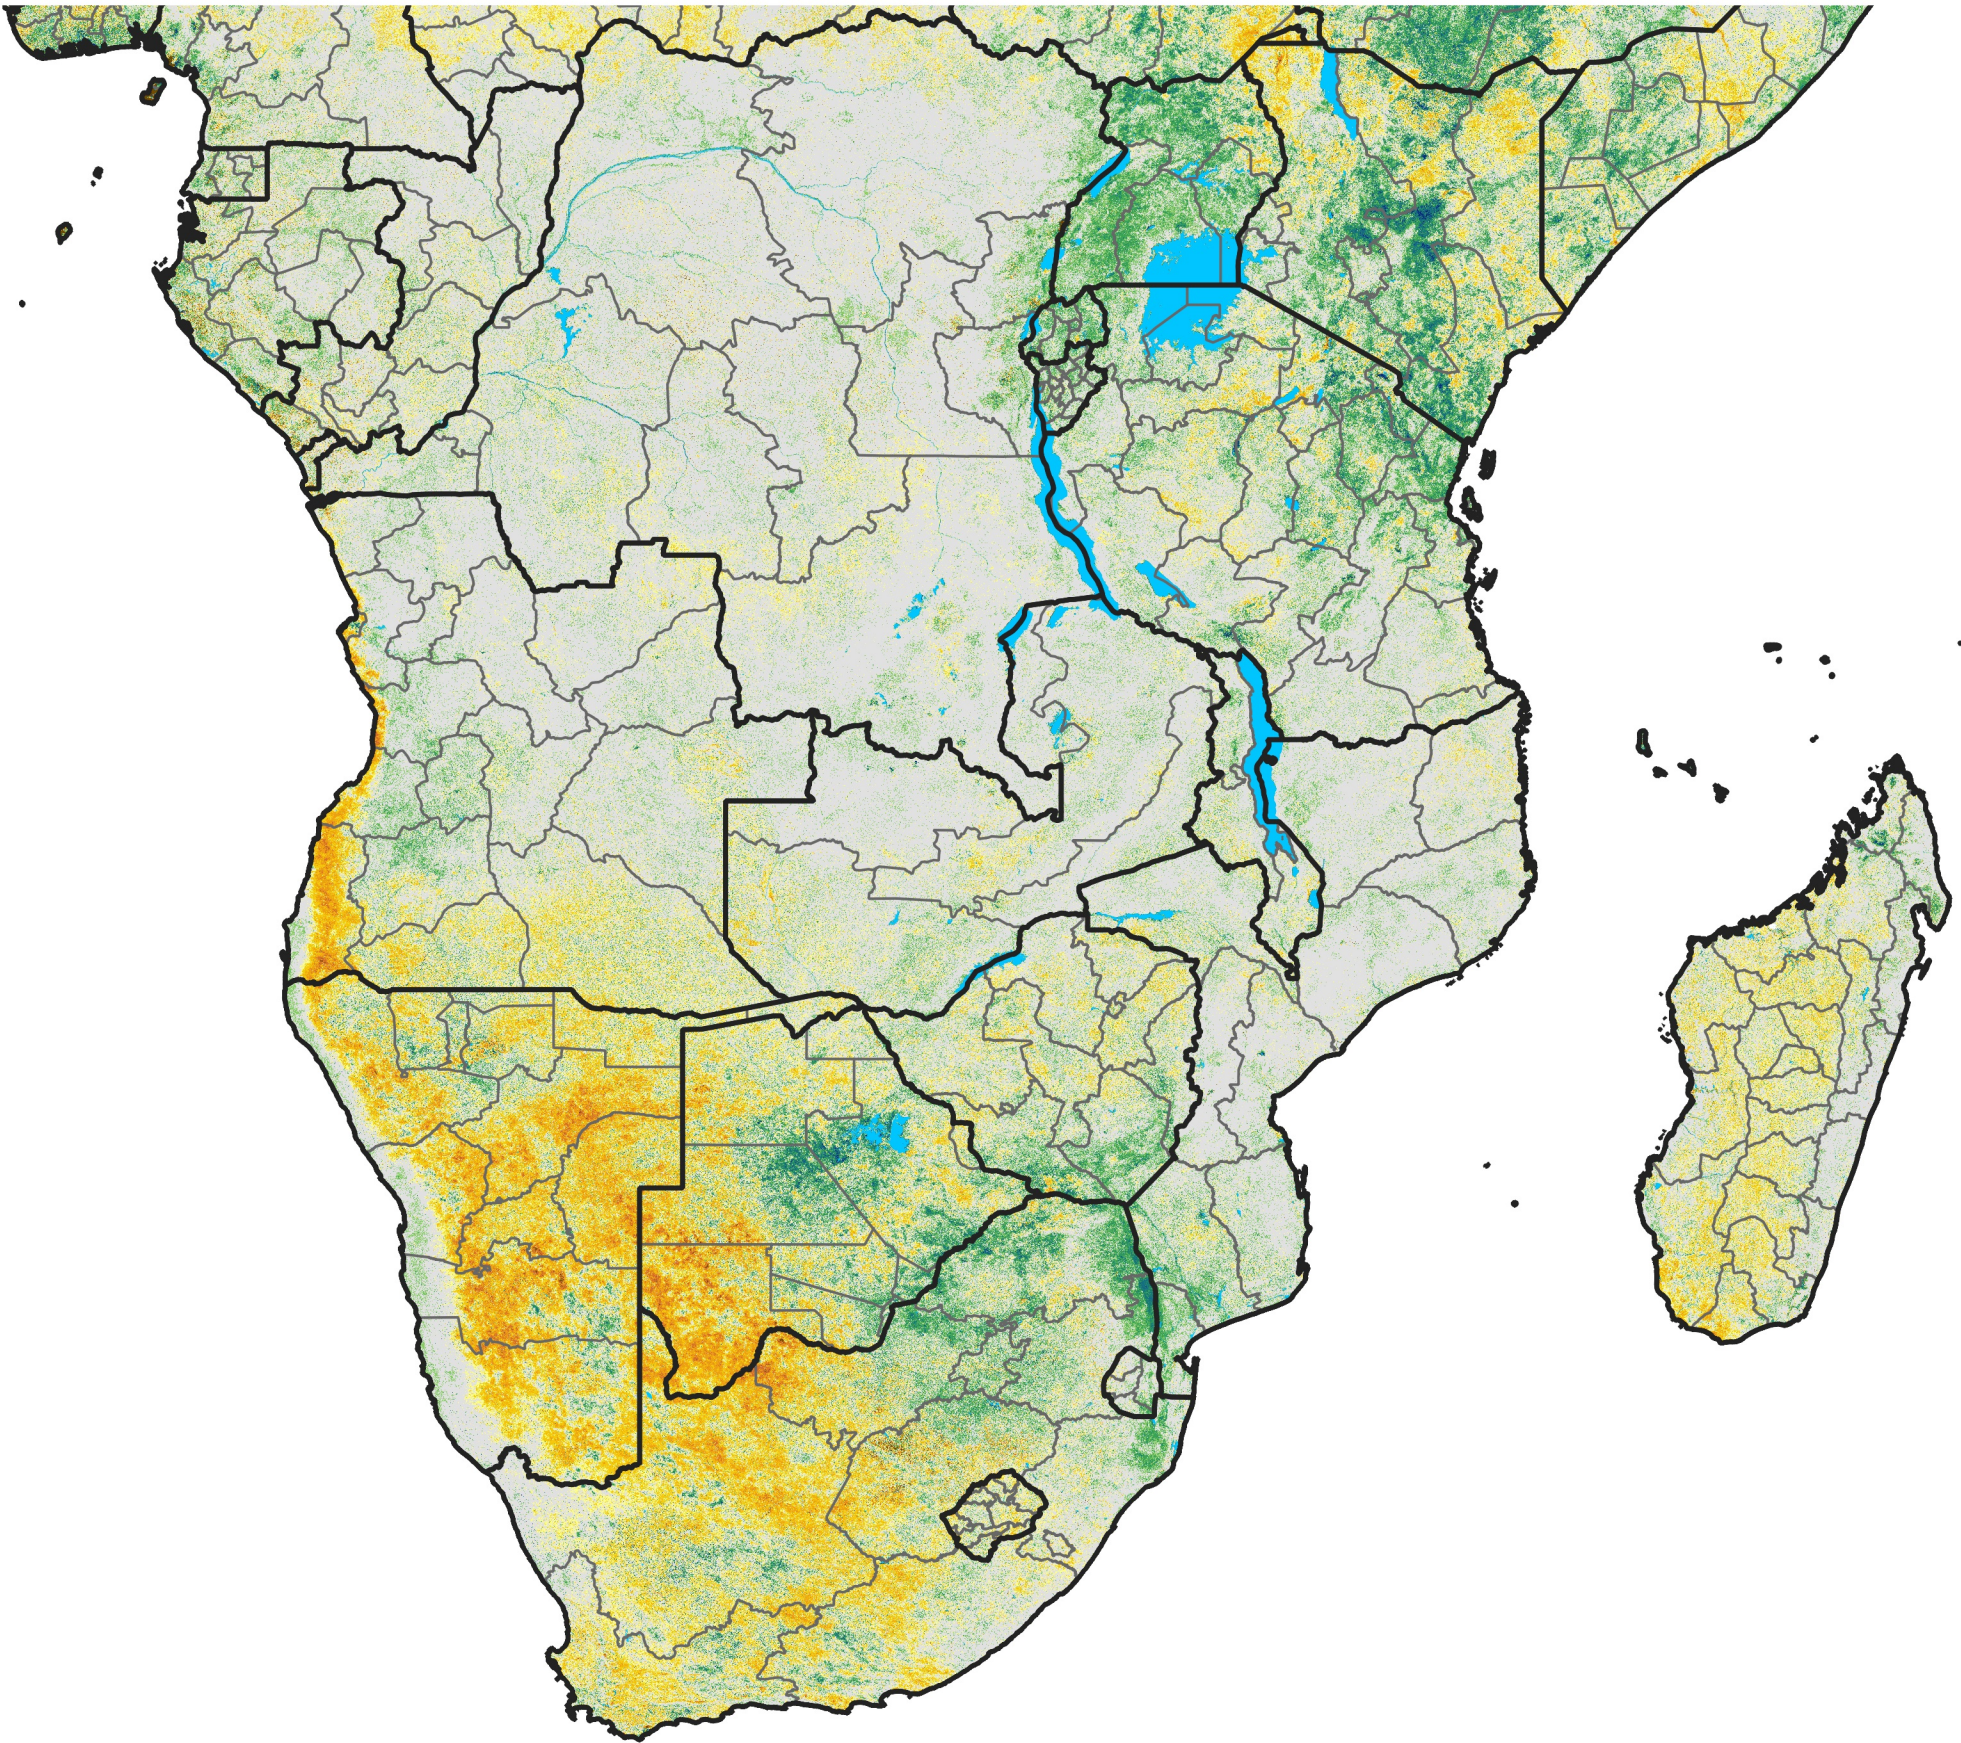

Southern Africa
Percent of Mean NDVI
2004 / mean (2003 - 2022)
Period 08 / March 11 - 20, 2004

Percent of Normal