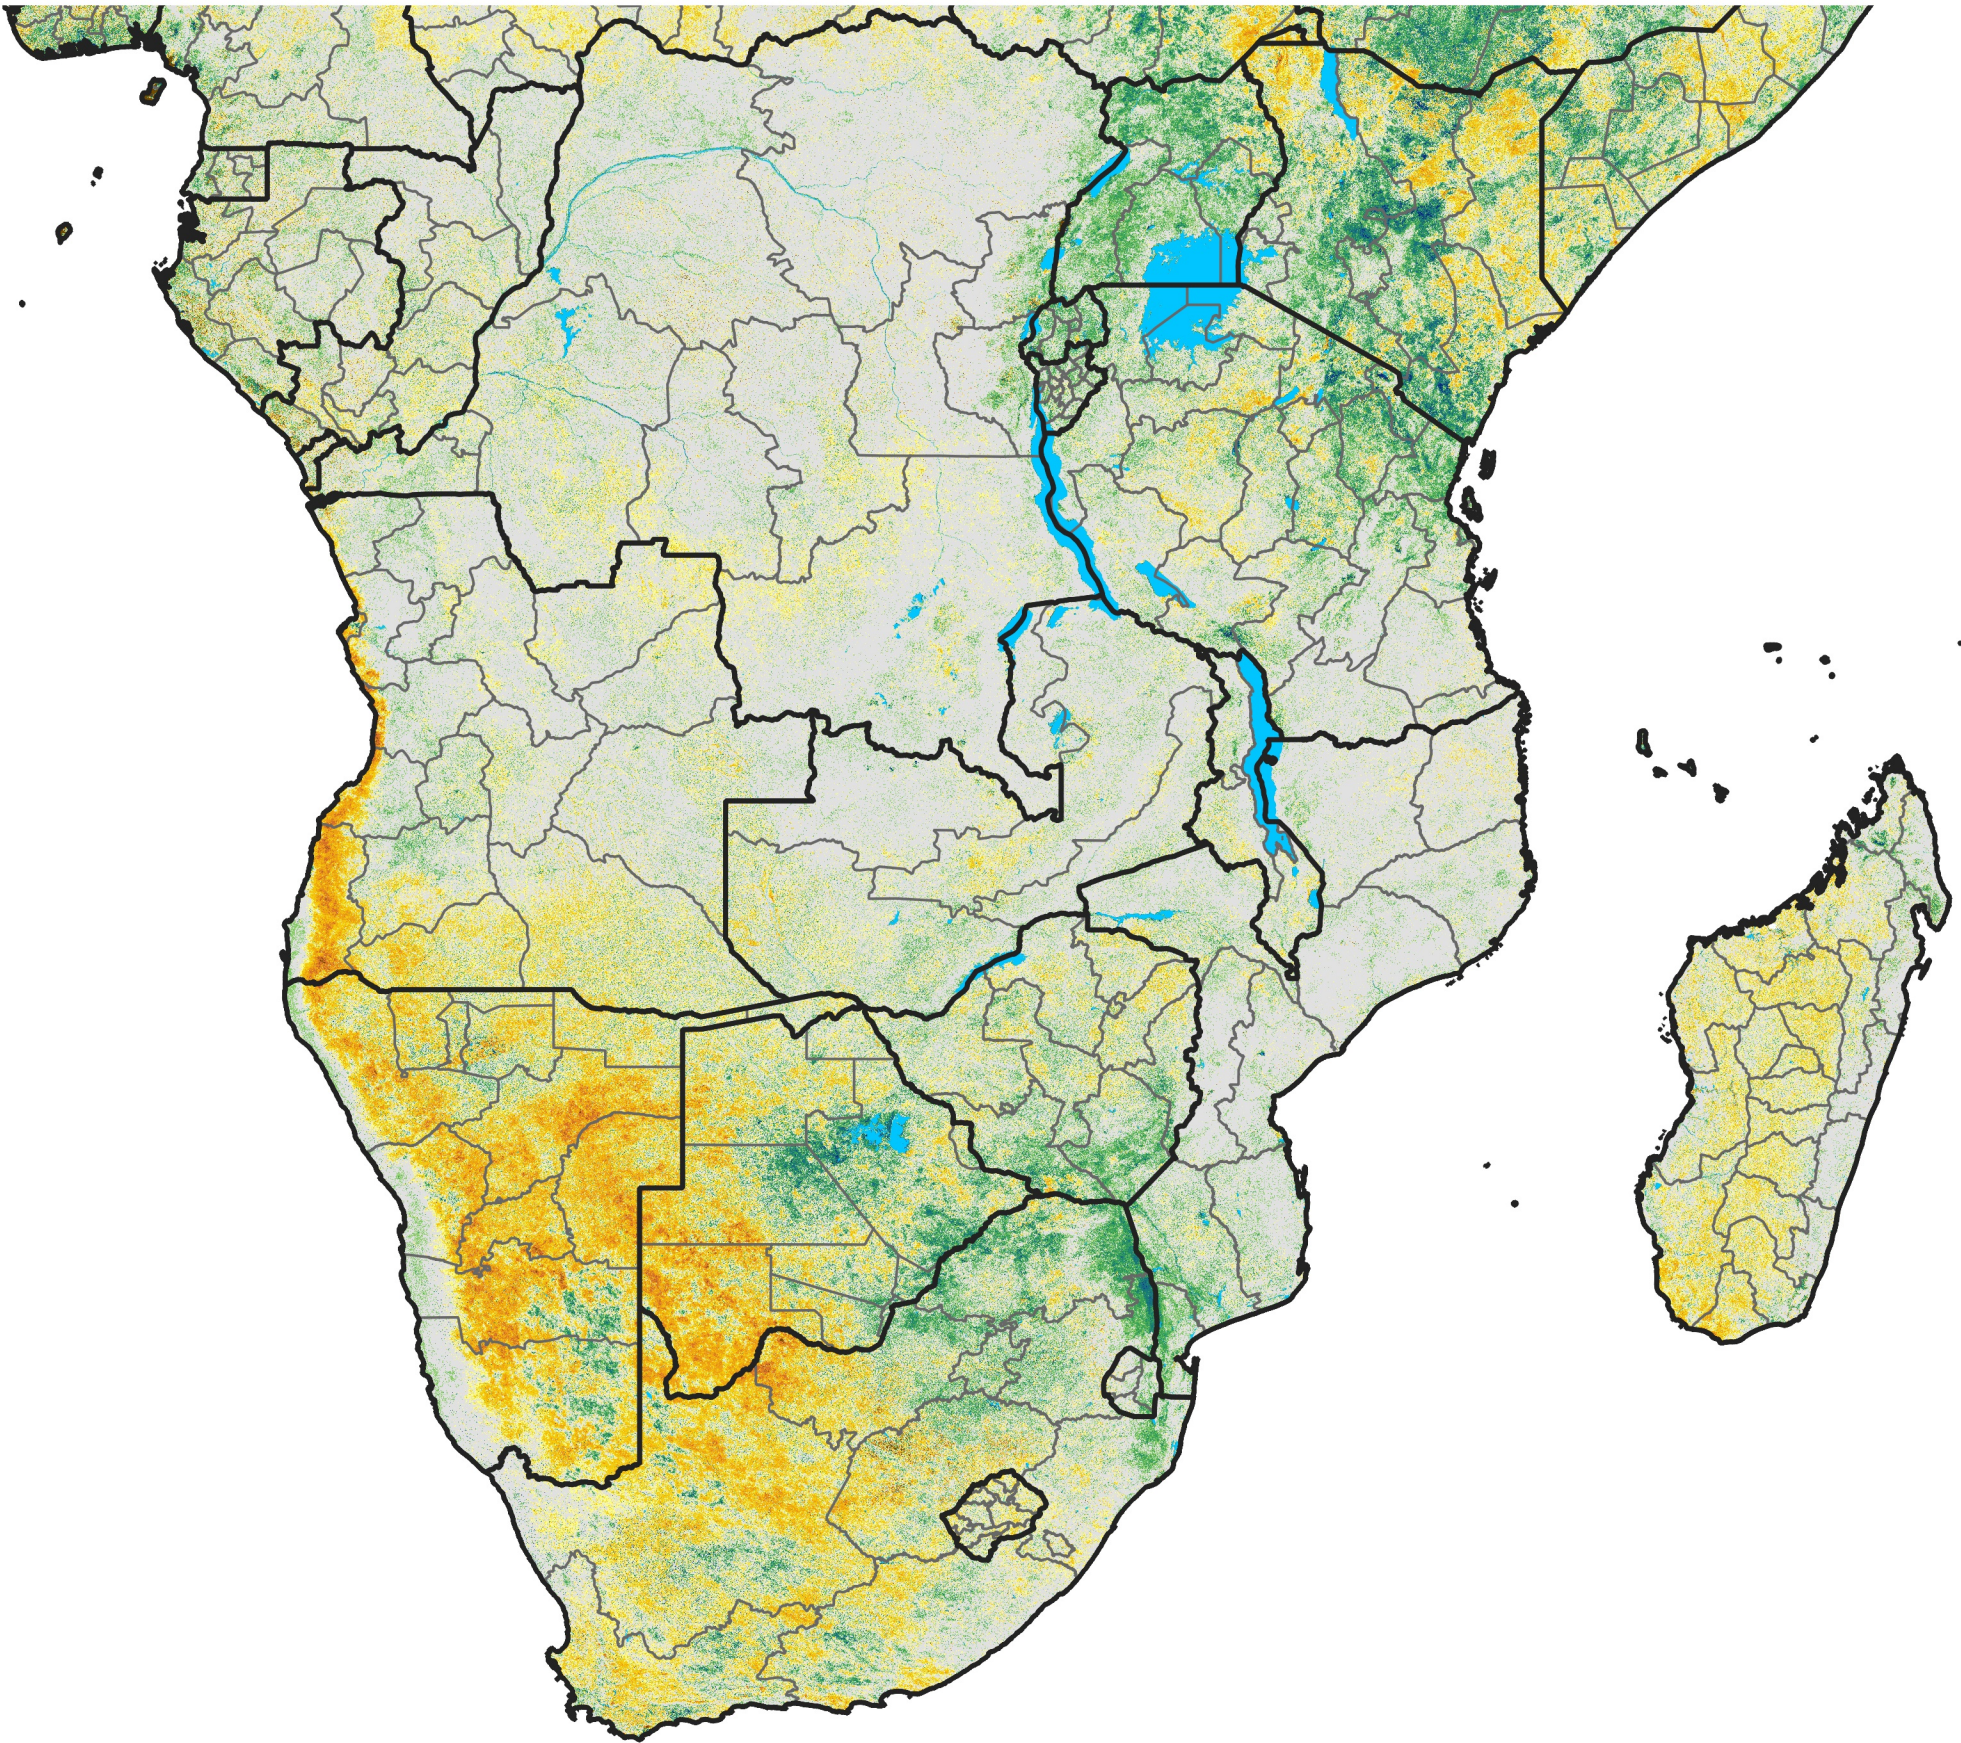

Southern Africa

Percent of Mean NDVI

2004 / mean (2003 - 2022)

Period 09 / March 21 - 31, 2004

Percent of Normal