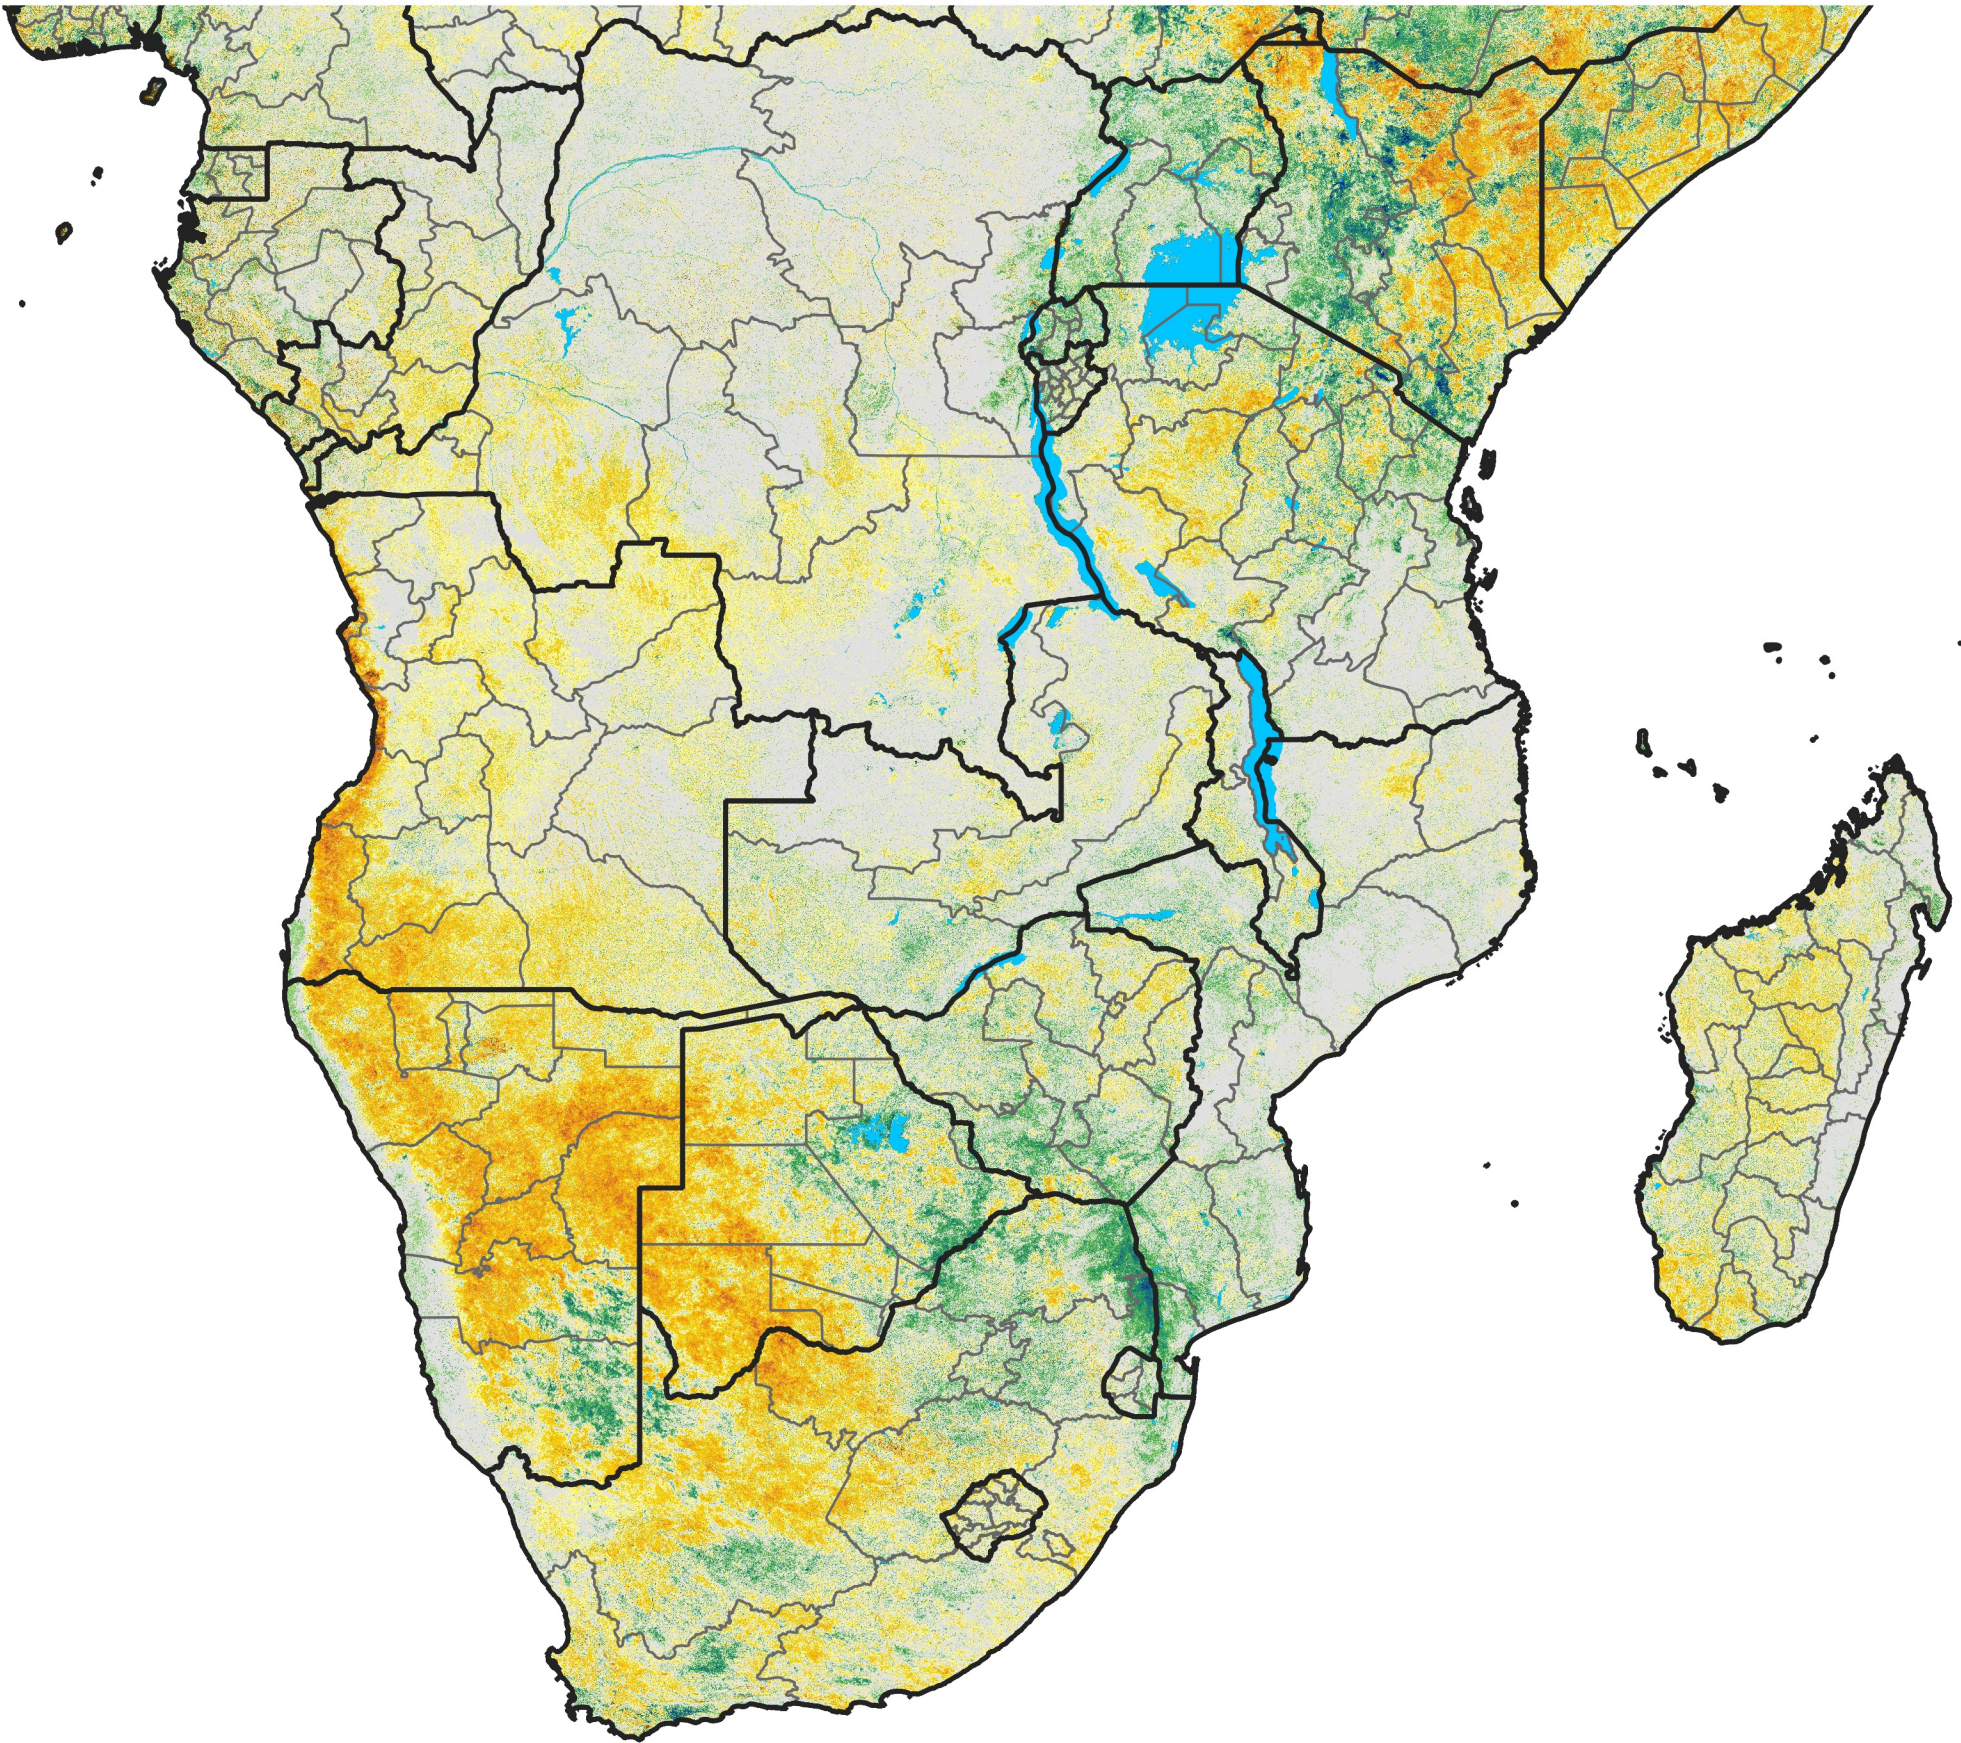

Southern Africa

Percent of Mean NDVI

2004 / mean (2003 - 2022)

Period 12 / April 21 - 30, 2004

Percent of Normal