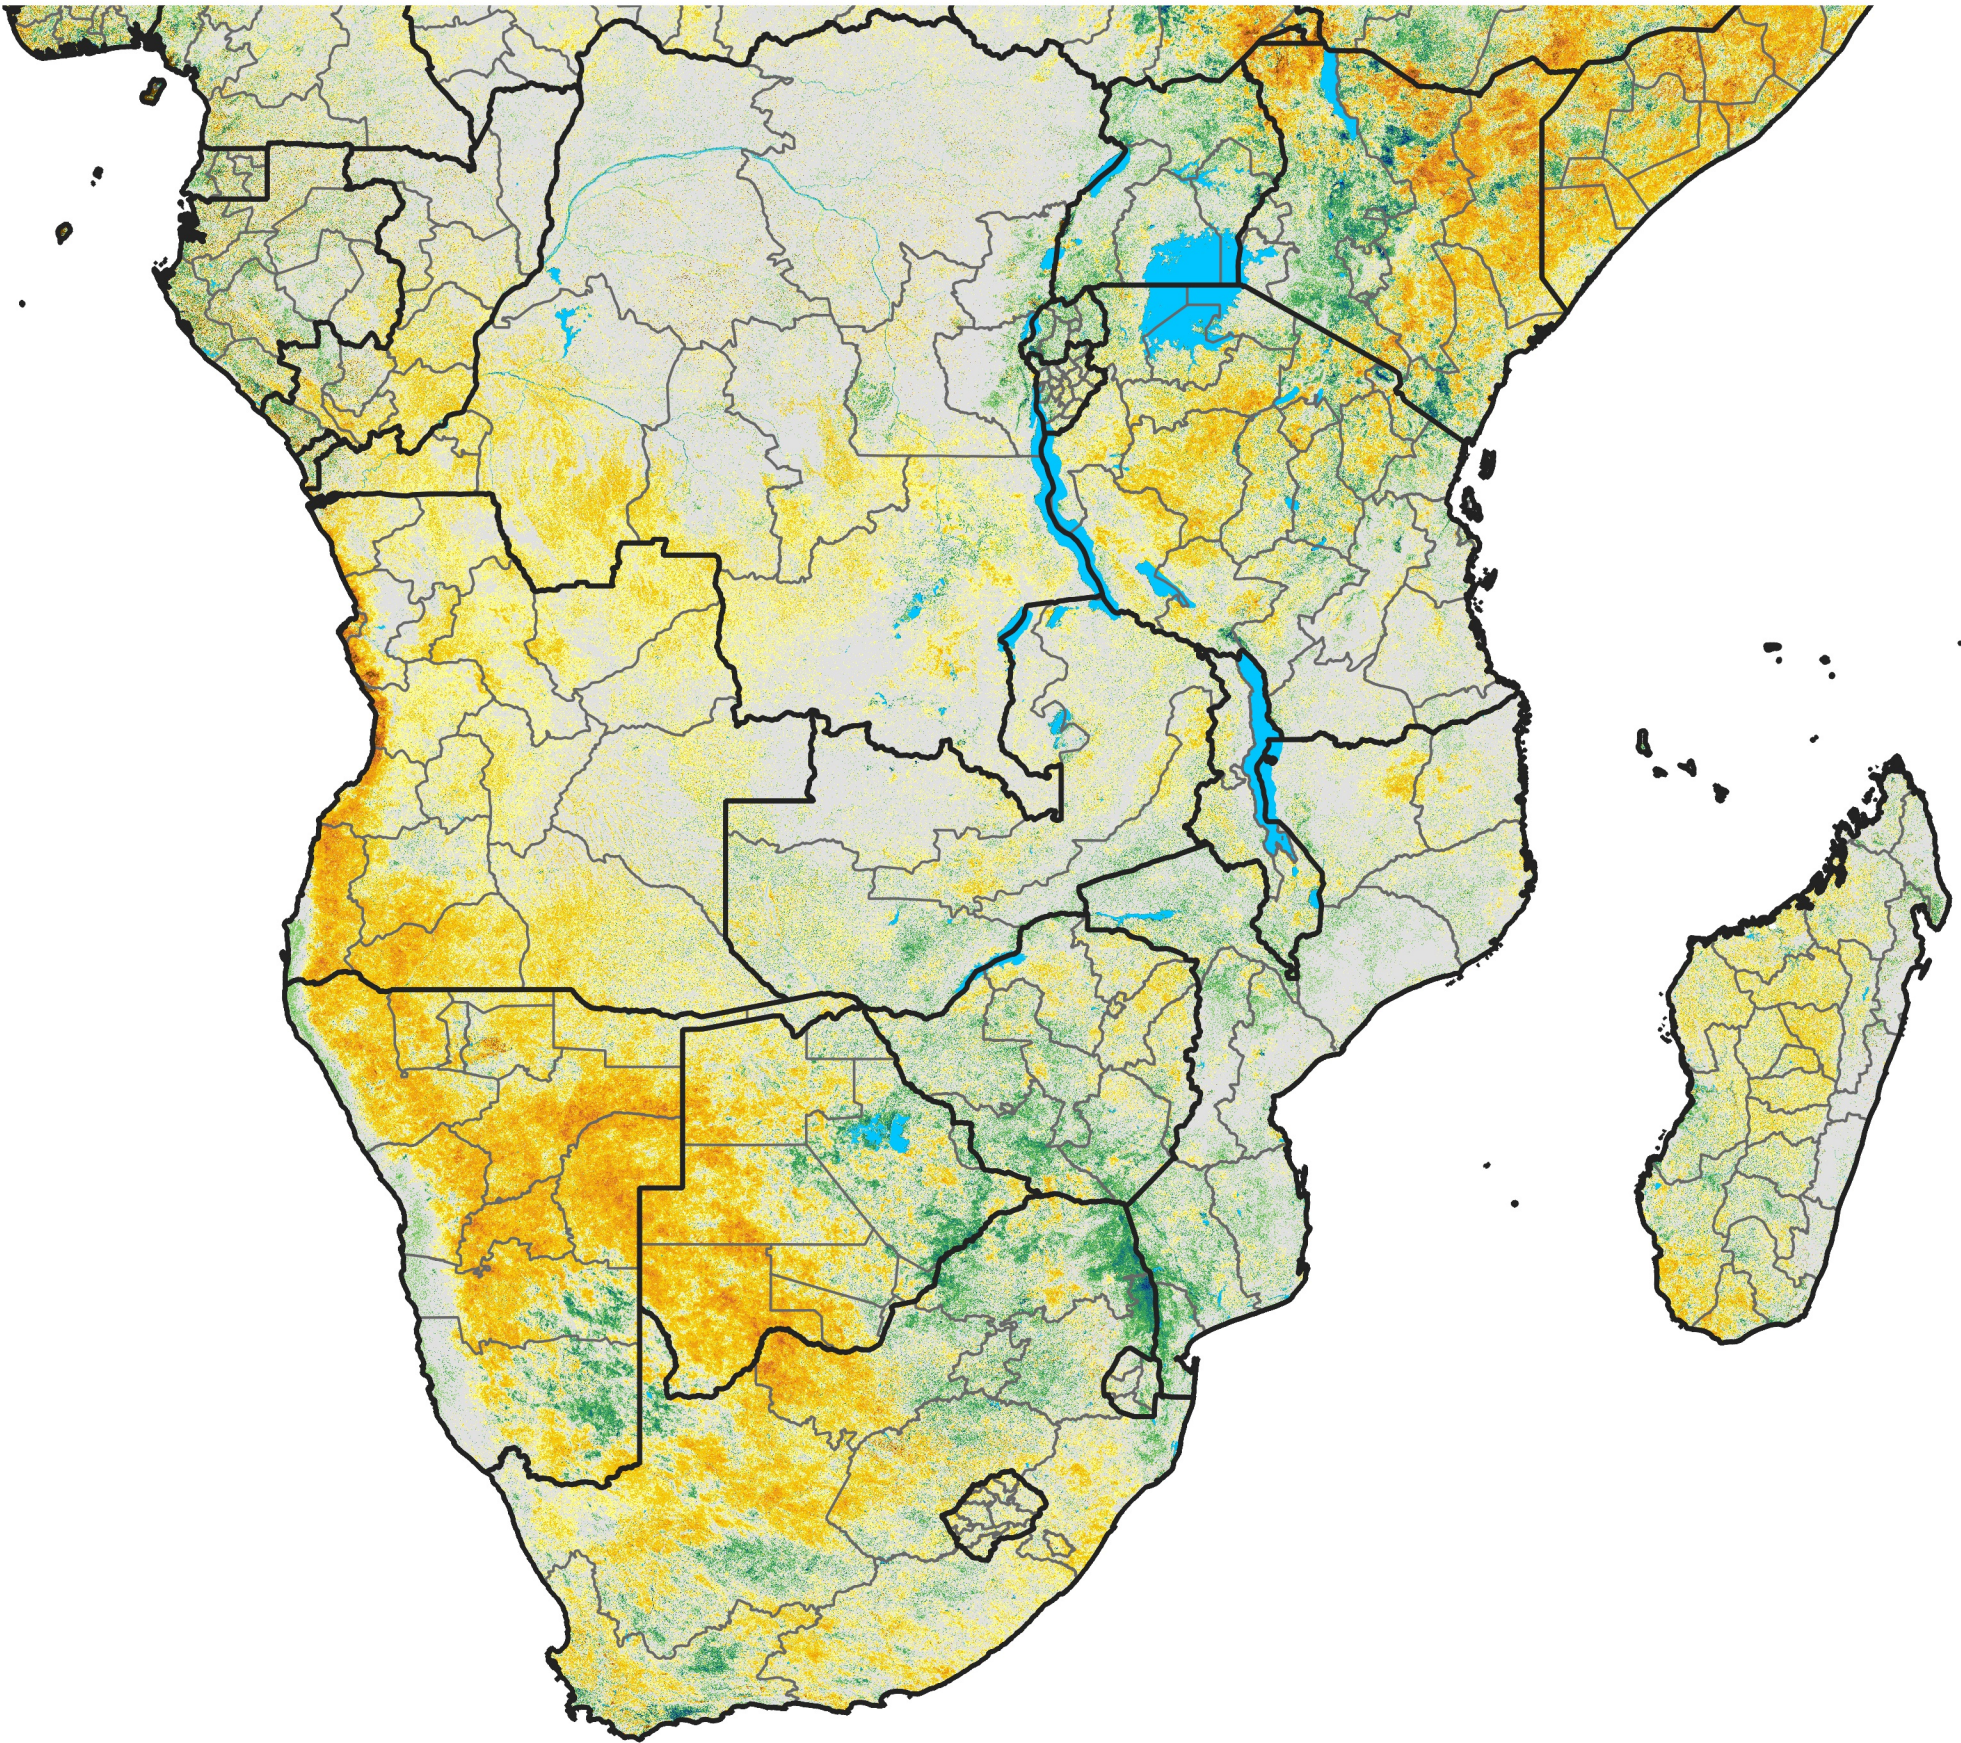

Southern Africa

Percent of Mean NDVI

2004 / mean (2003 - 2022)

Period 13 / May 01 - 10, 2004

Percent of Normal