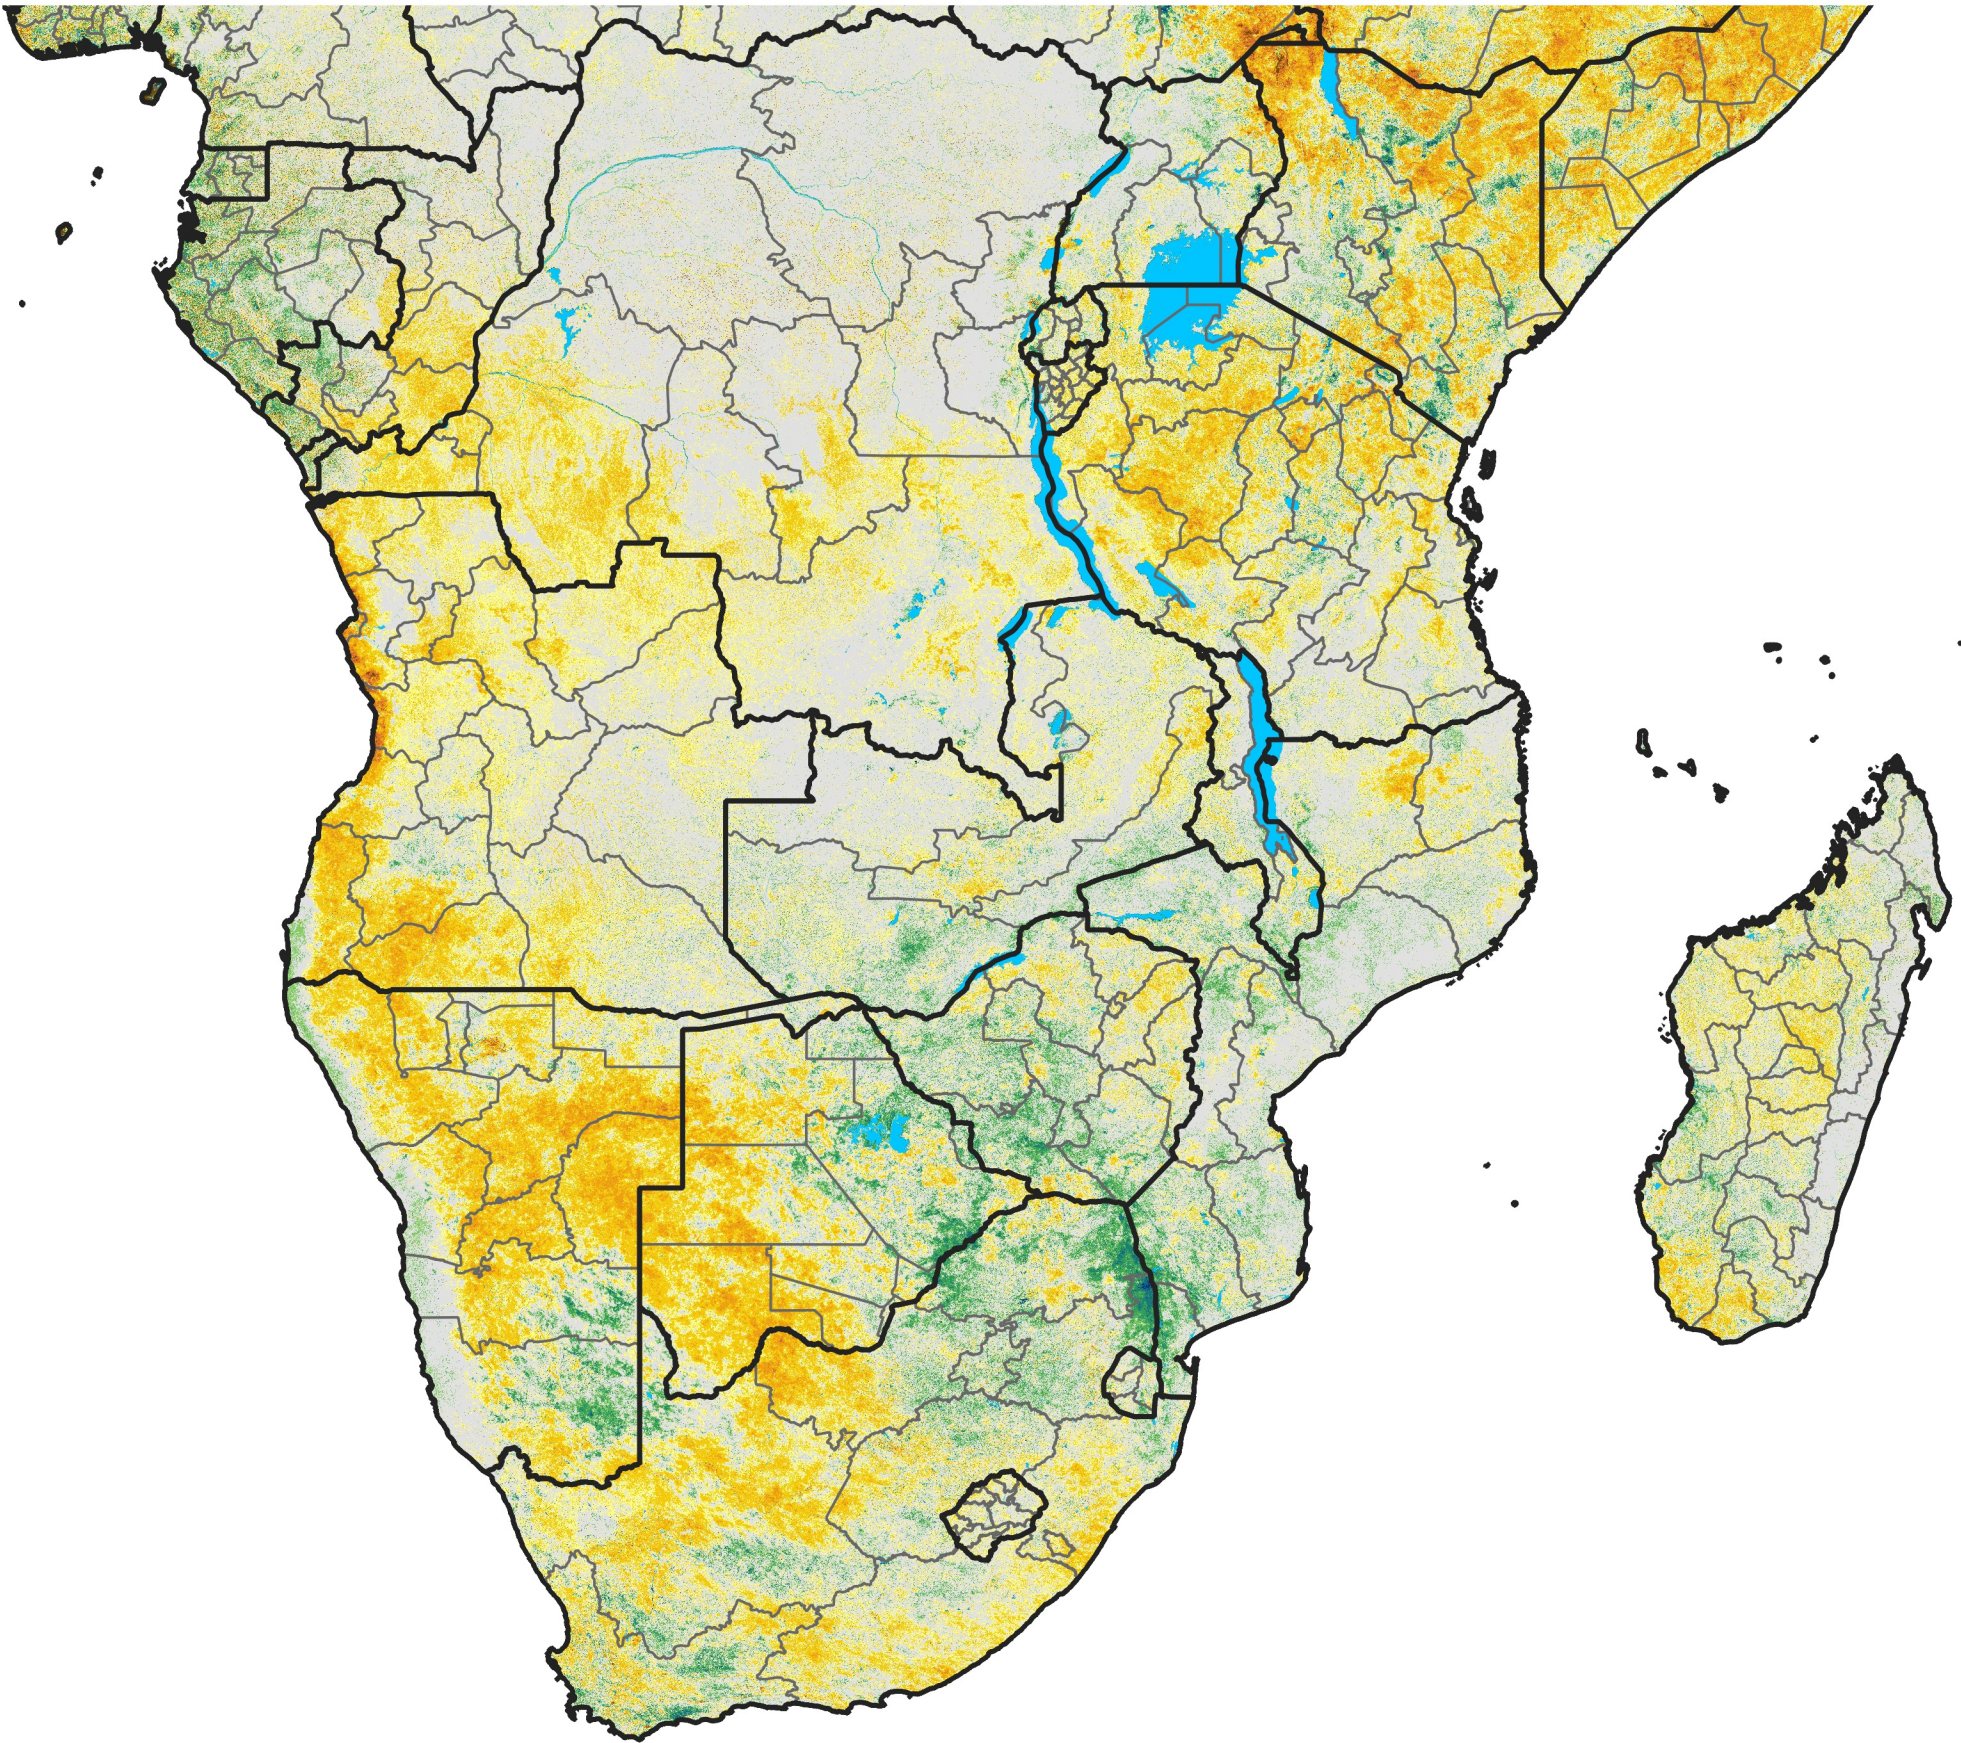

Southern Africa

Percent of Mean NDVI

2004 / mean (2003 - 2022)

Period 15 / May 21 - 31, 2004

Percent of Normal