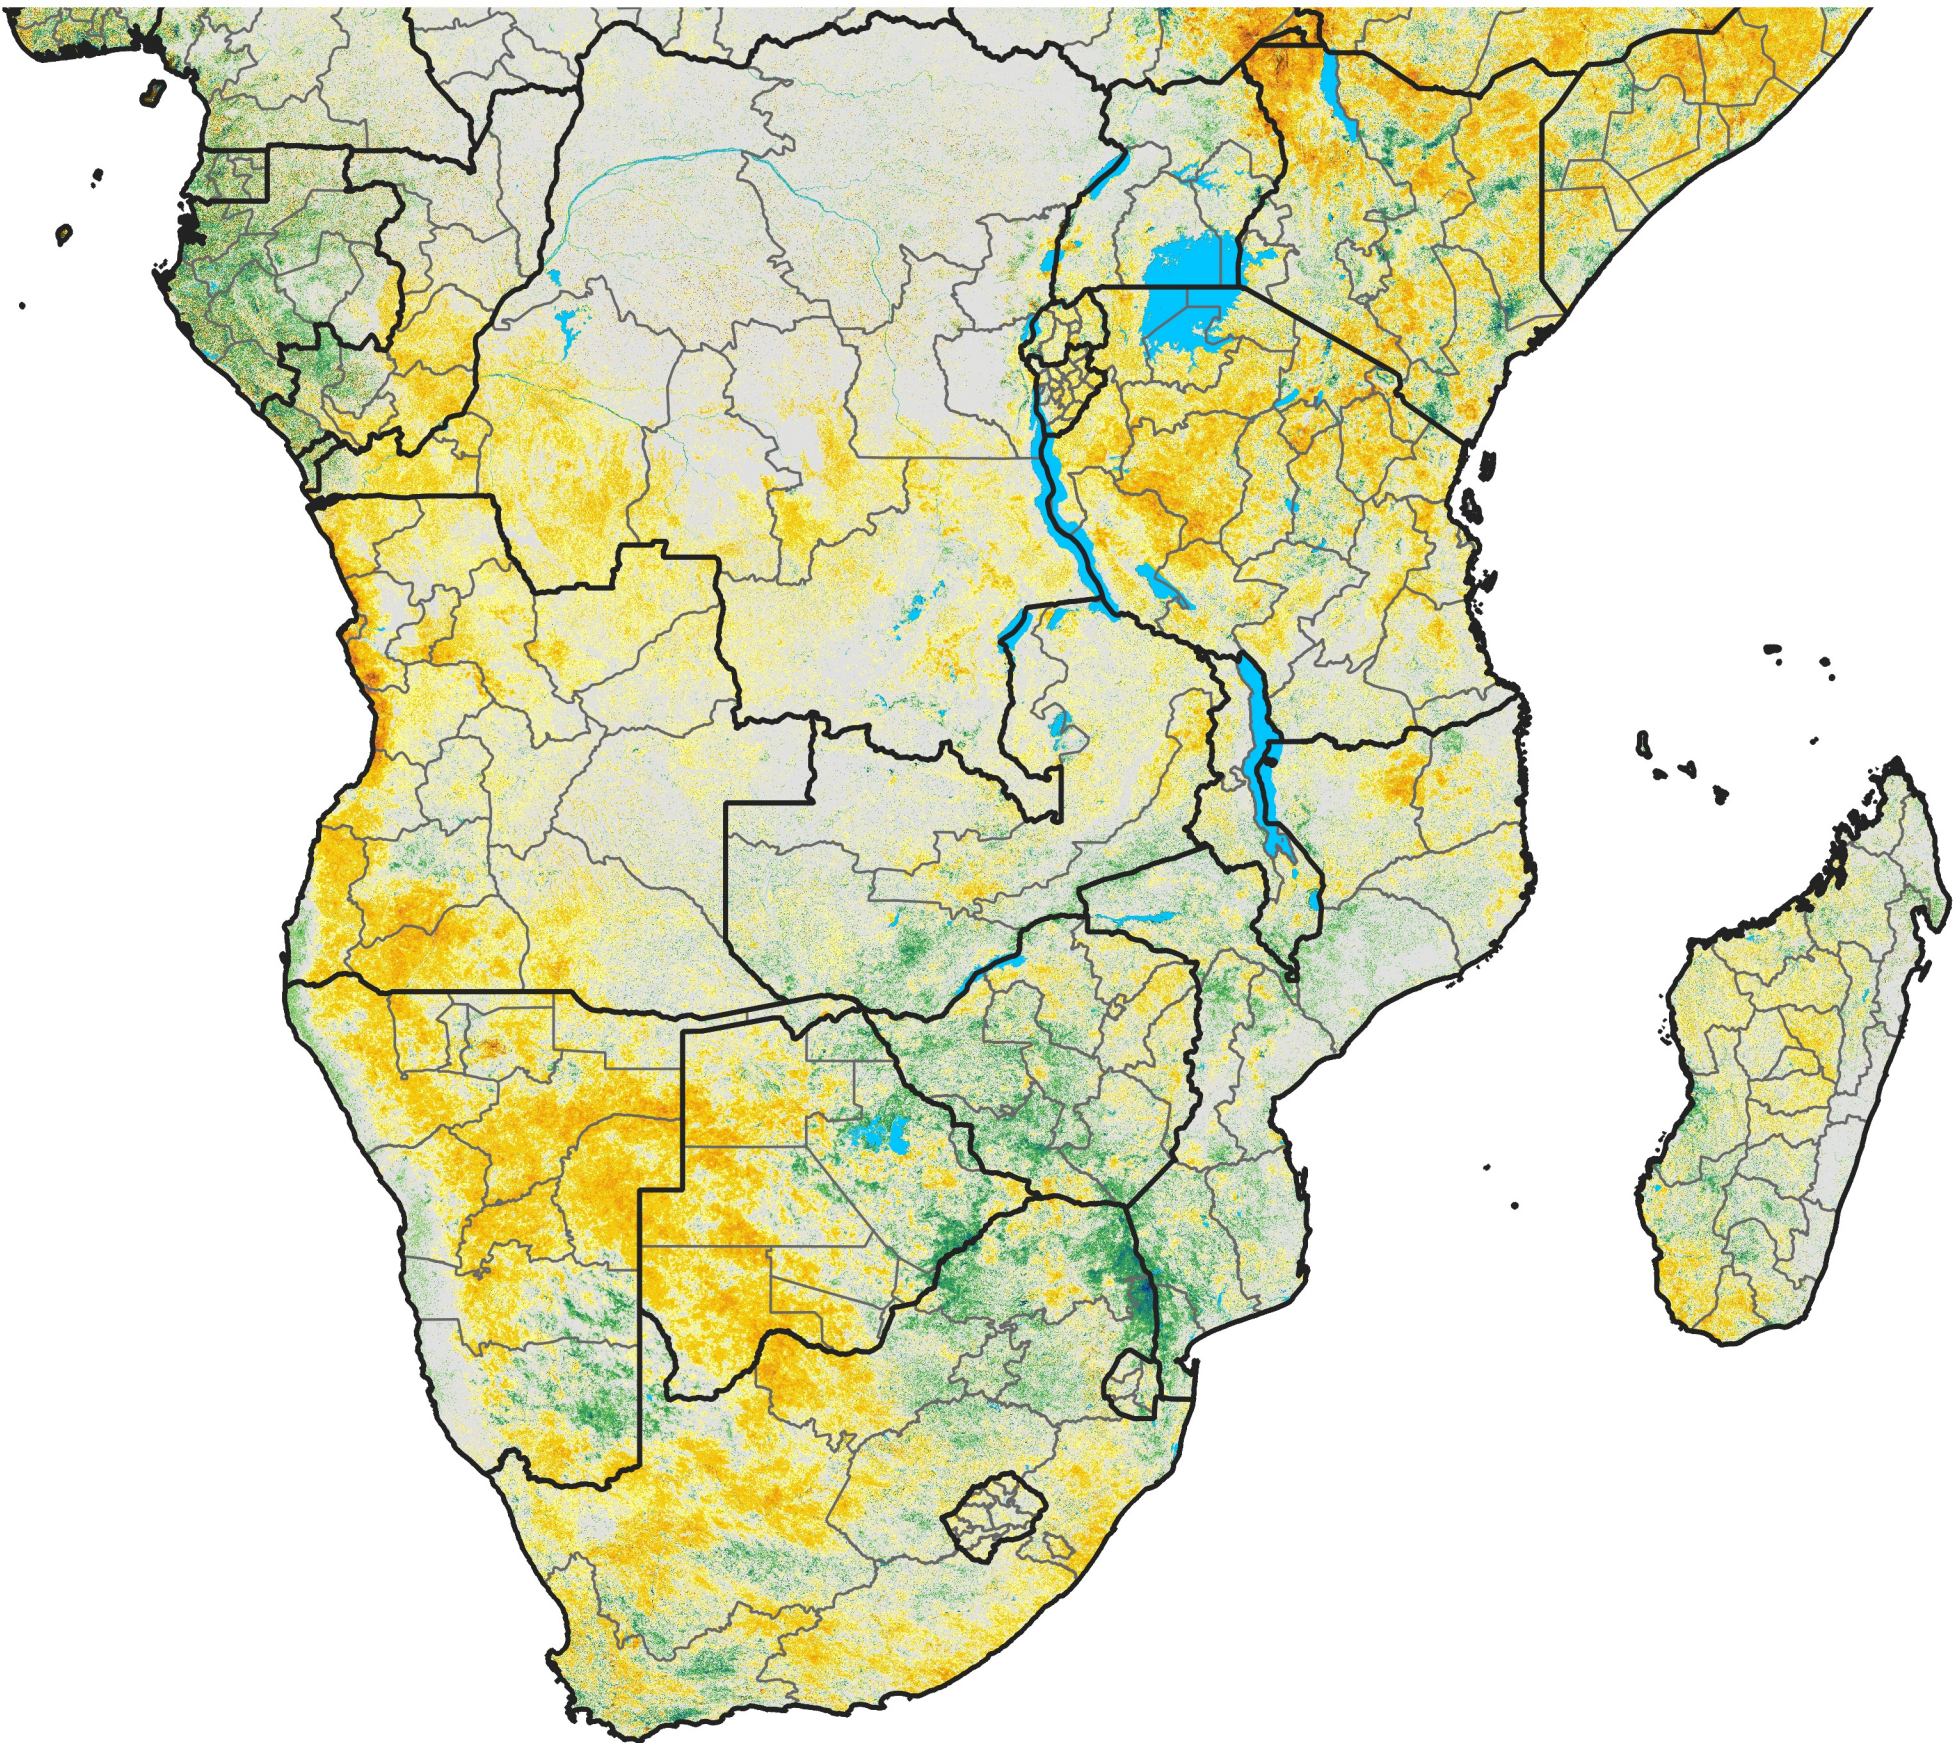

Southern Africa

Percent of Mean NDVI

2004 / mean (2003 - 2022)

Period 16 / June 01 - 10, 2004

Percent of Normal