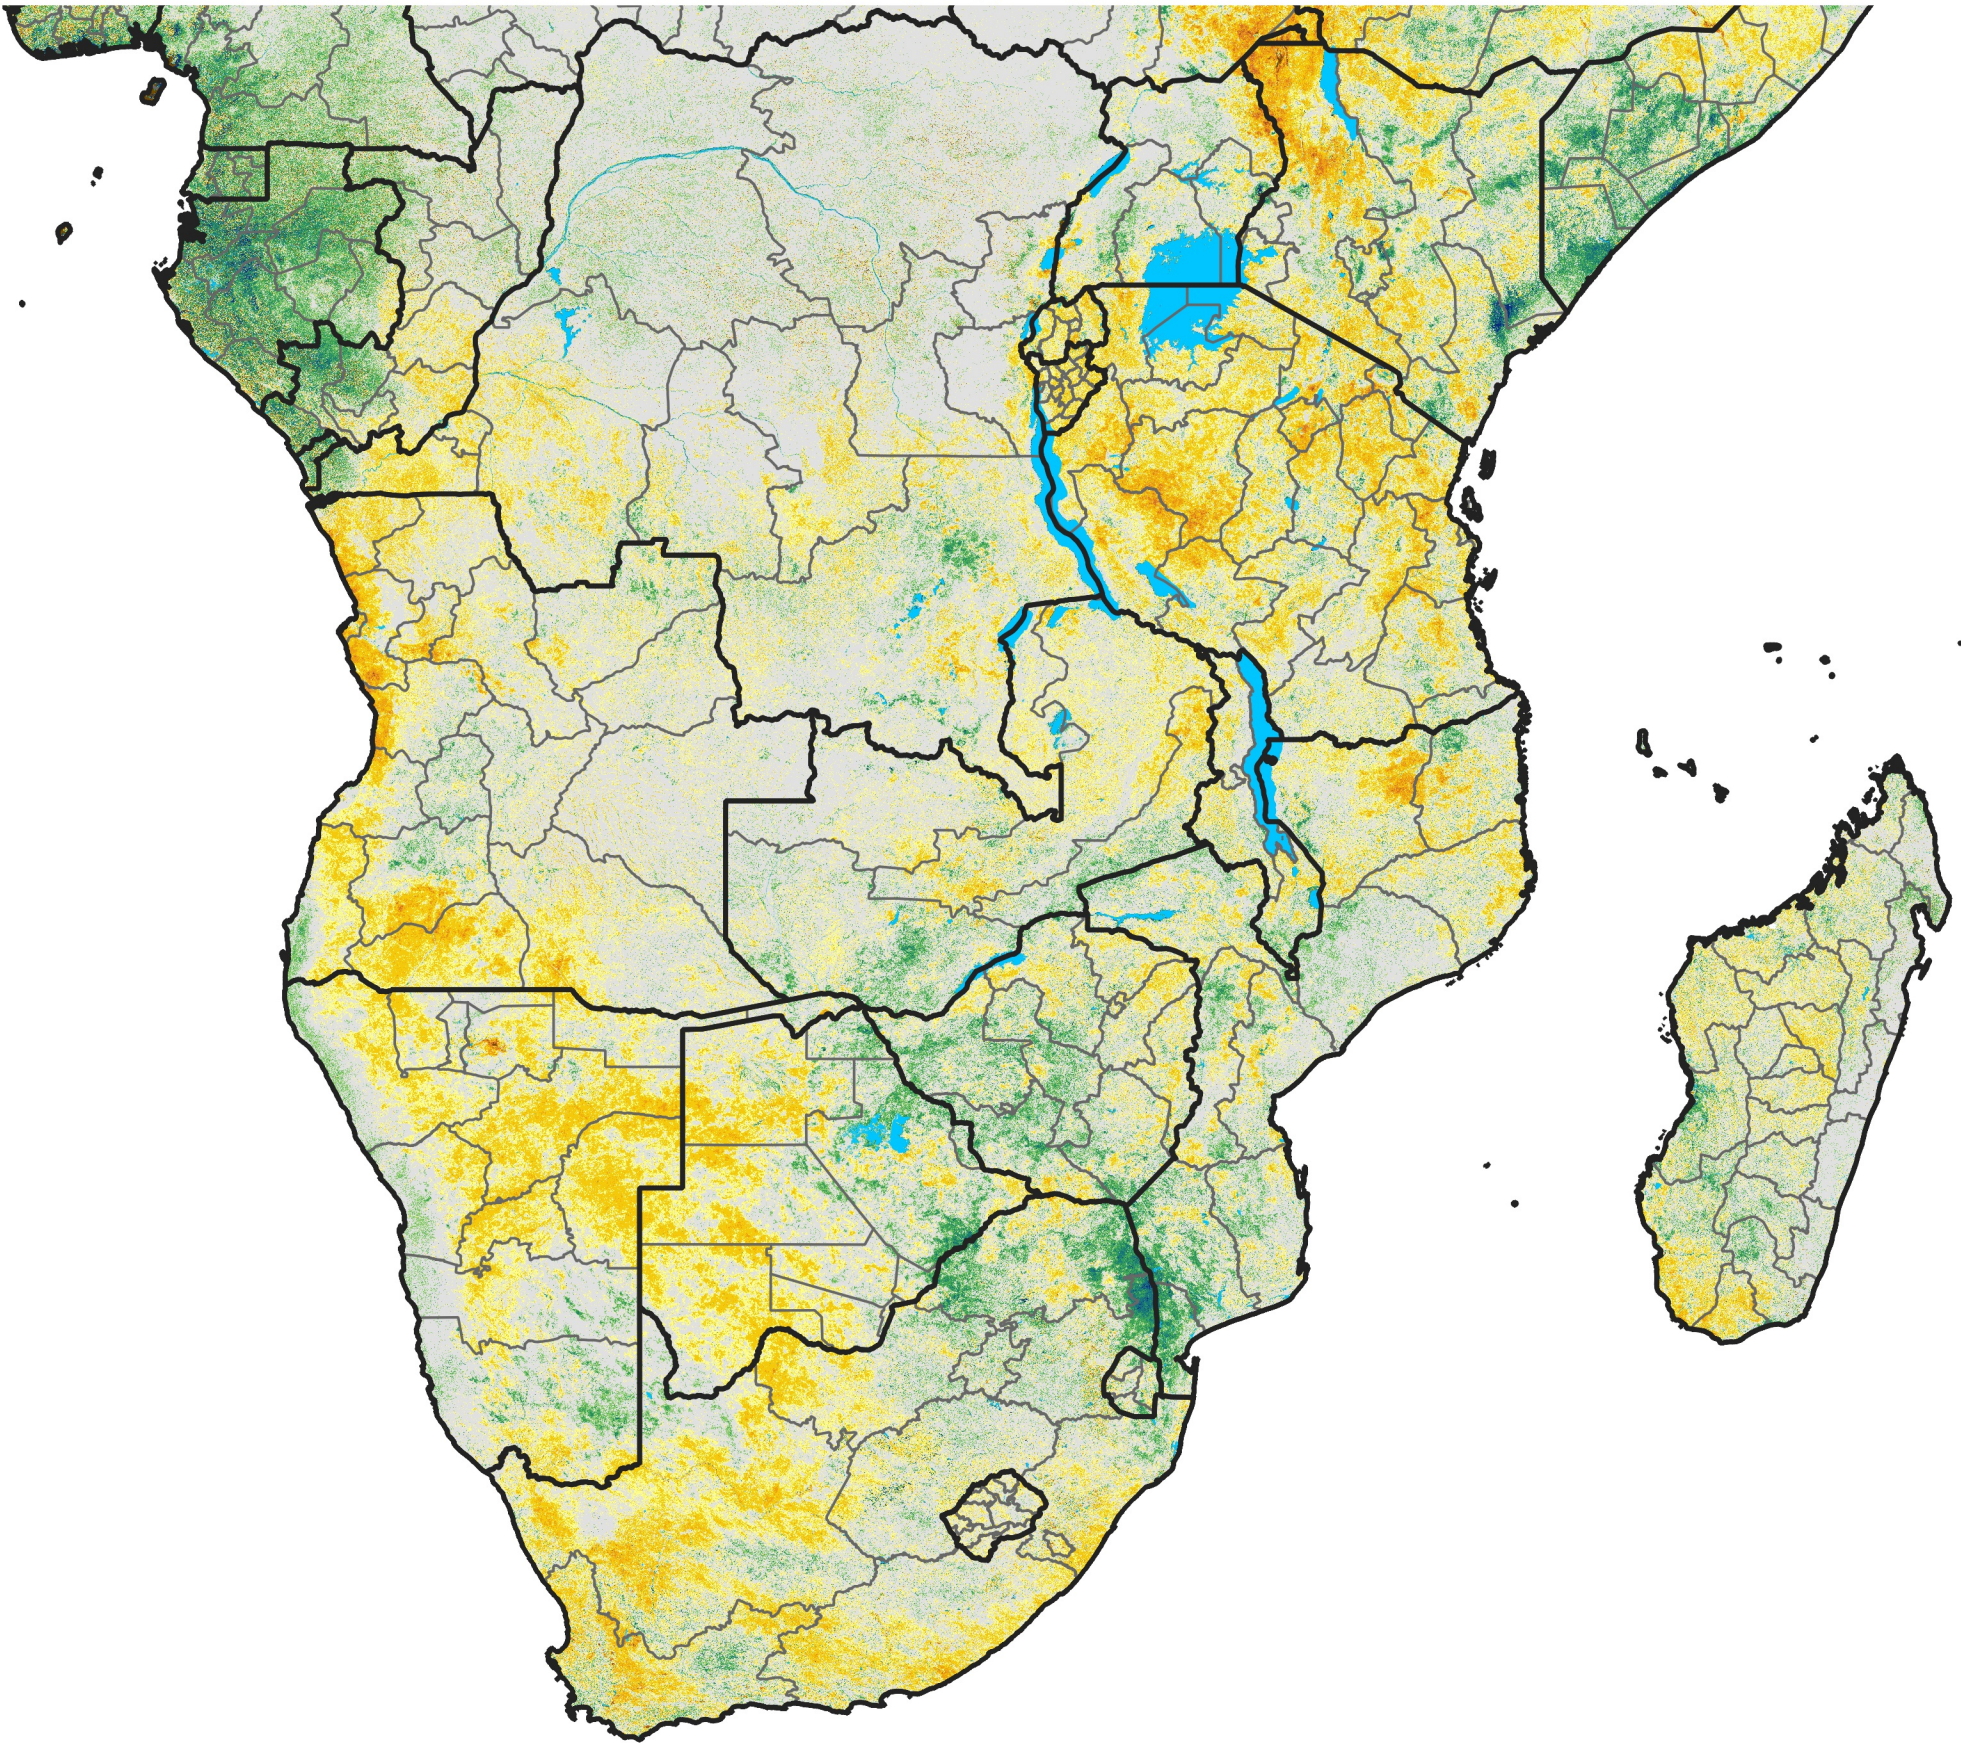

Southern Africa
Percent of Mean NDVI
2004 / mean (2003 - 2022)
Period 19 / July 01 - 10, 2004

Percent of Normal