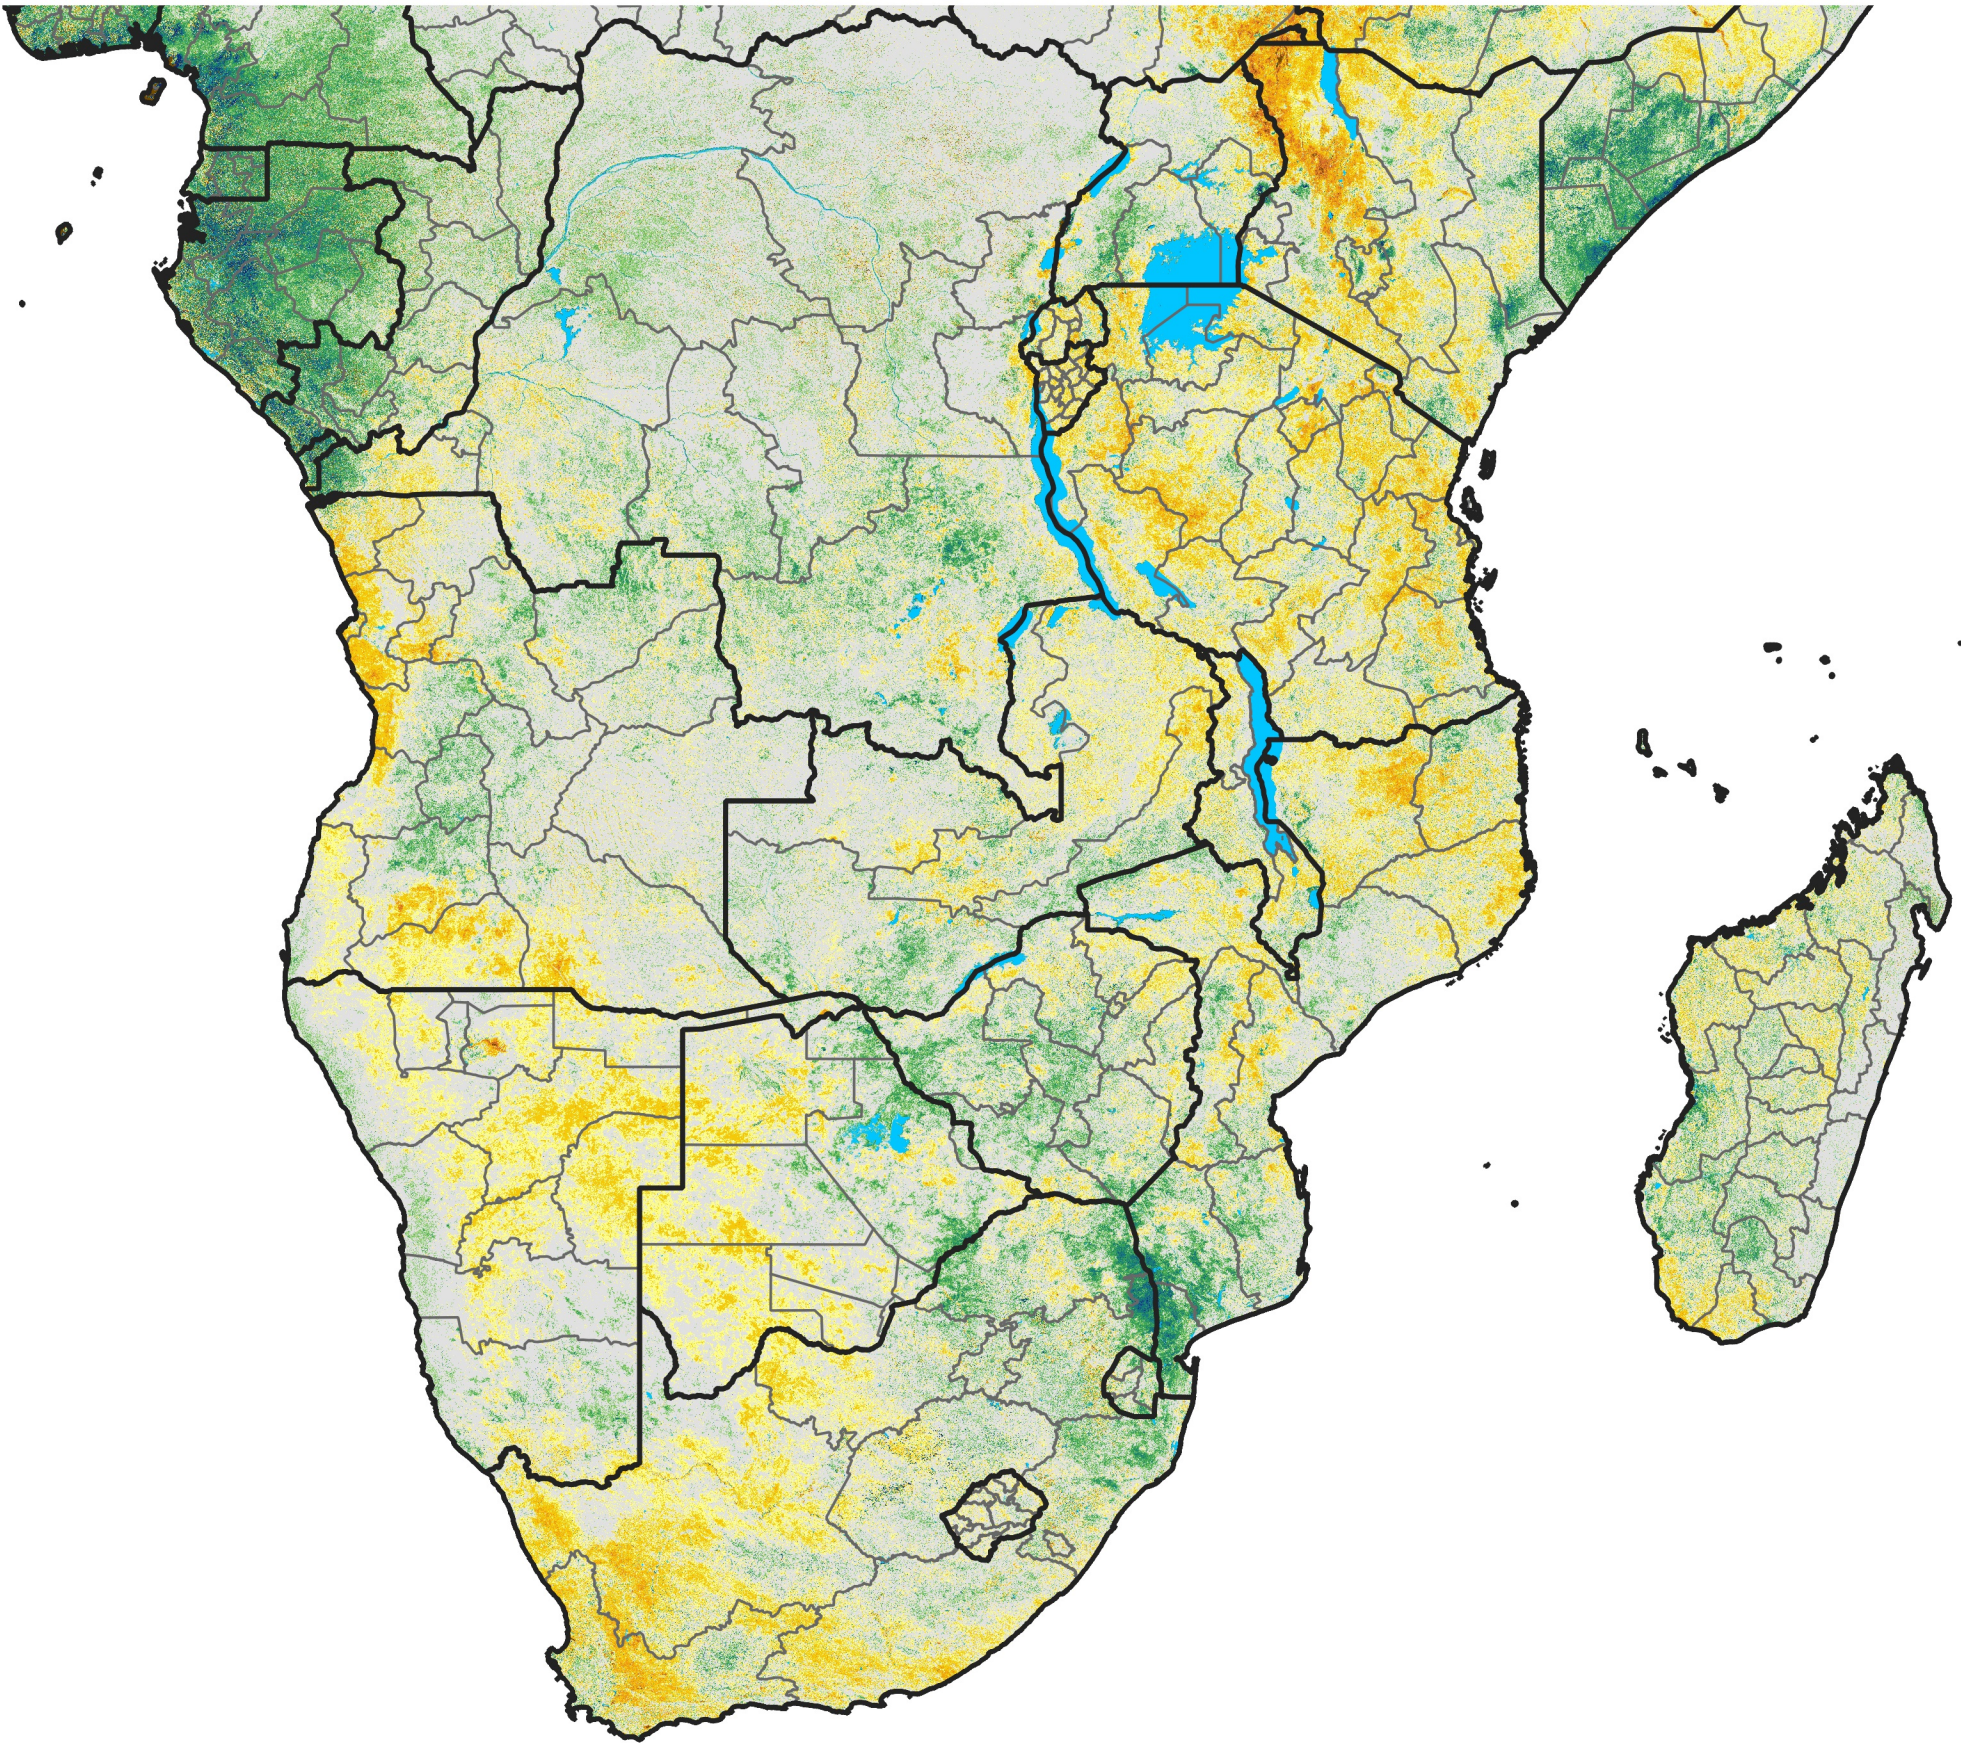

Southern Africa

Percent of Mean NDVI

2004 / mean (2003 - 2022)

Period 22 / August 01 - 10, 2004

Percent of Normal