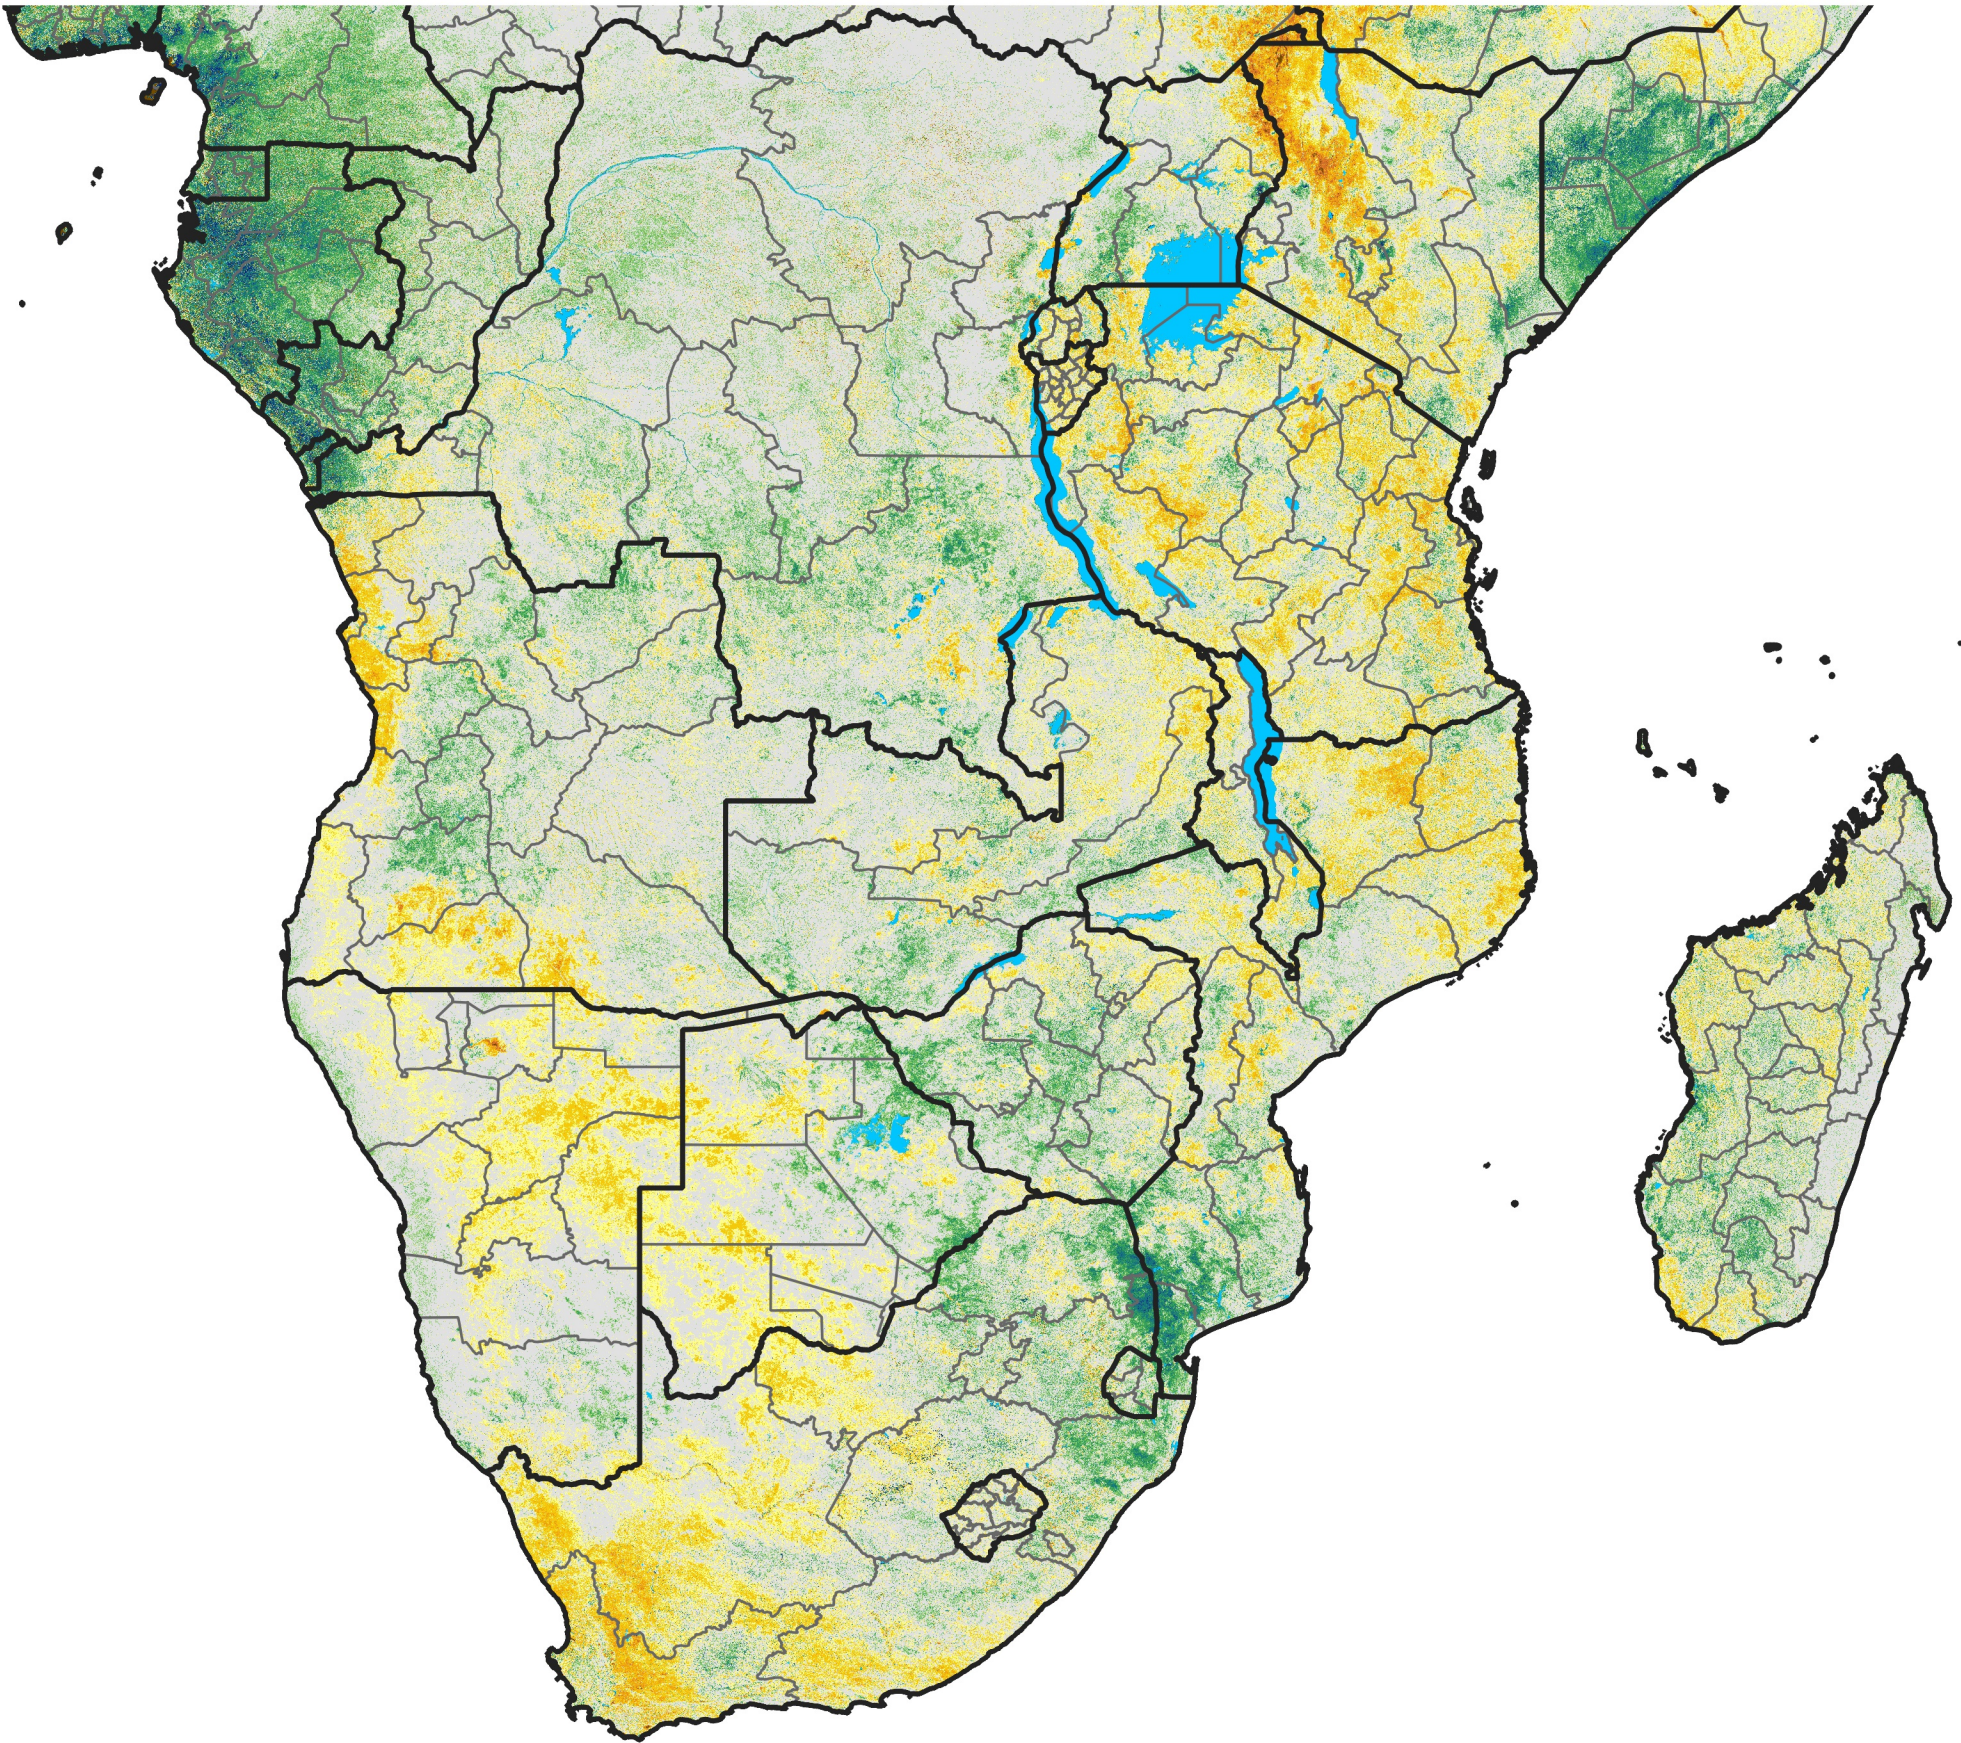

Southern Africa

Percent of Mean NDVI

2004 / mean (2003 - 2022)

Period 23 / August 11 - 20, 2004

Percent of Normal