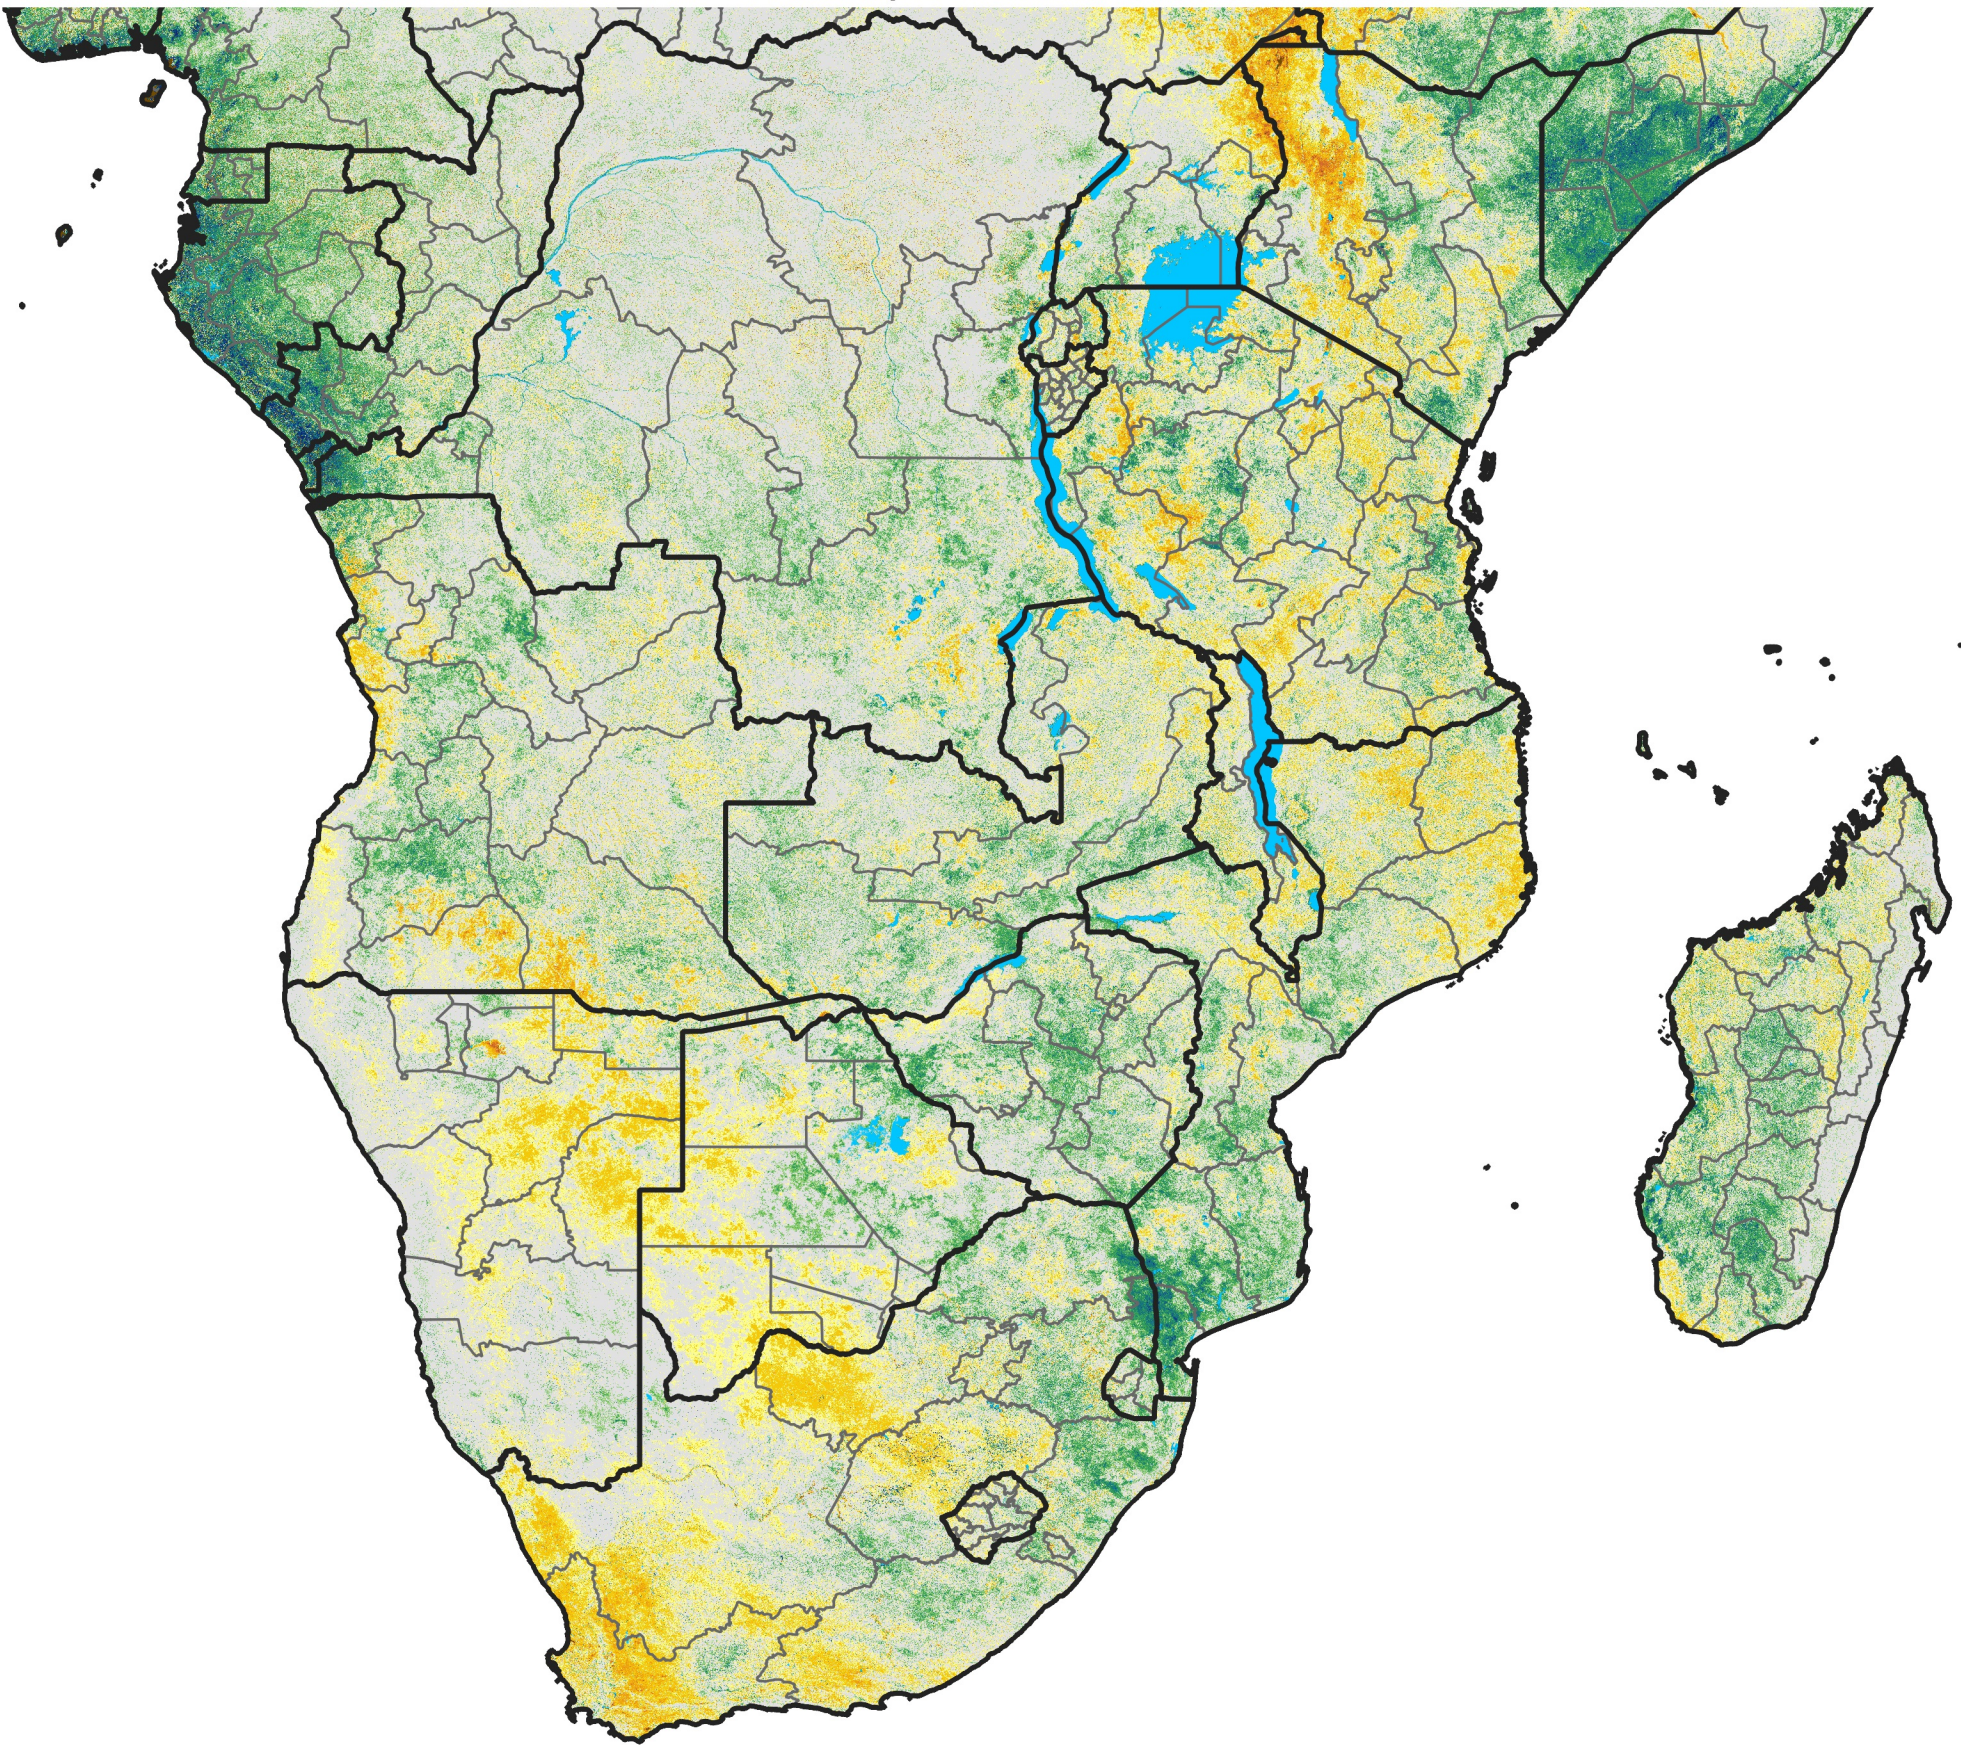

Southern Africa

Percent of Mean NDVI

2004 / mean (2003 - 2022)

Period 26 / September 11 - 20, 2004

Percent of Normal