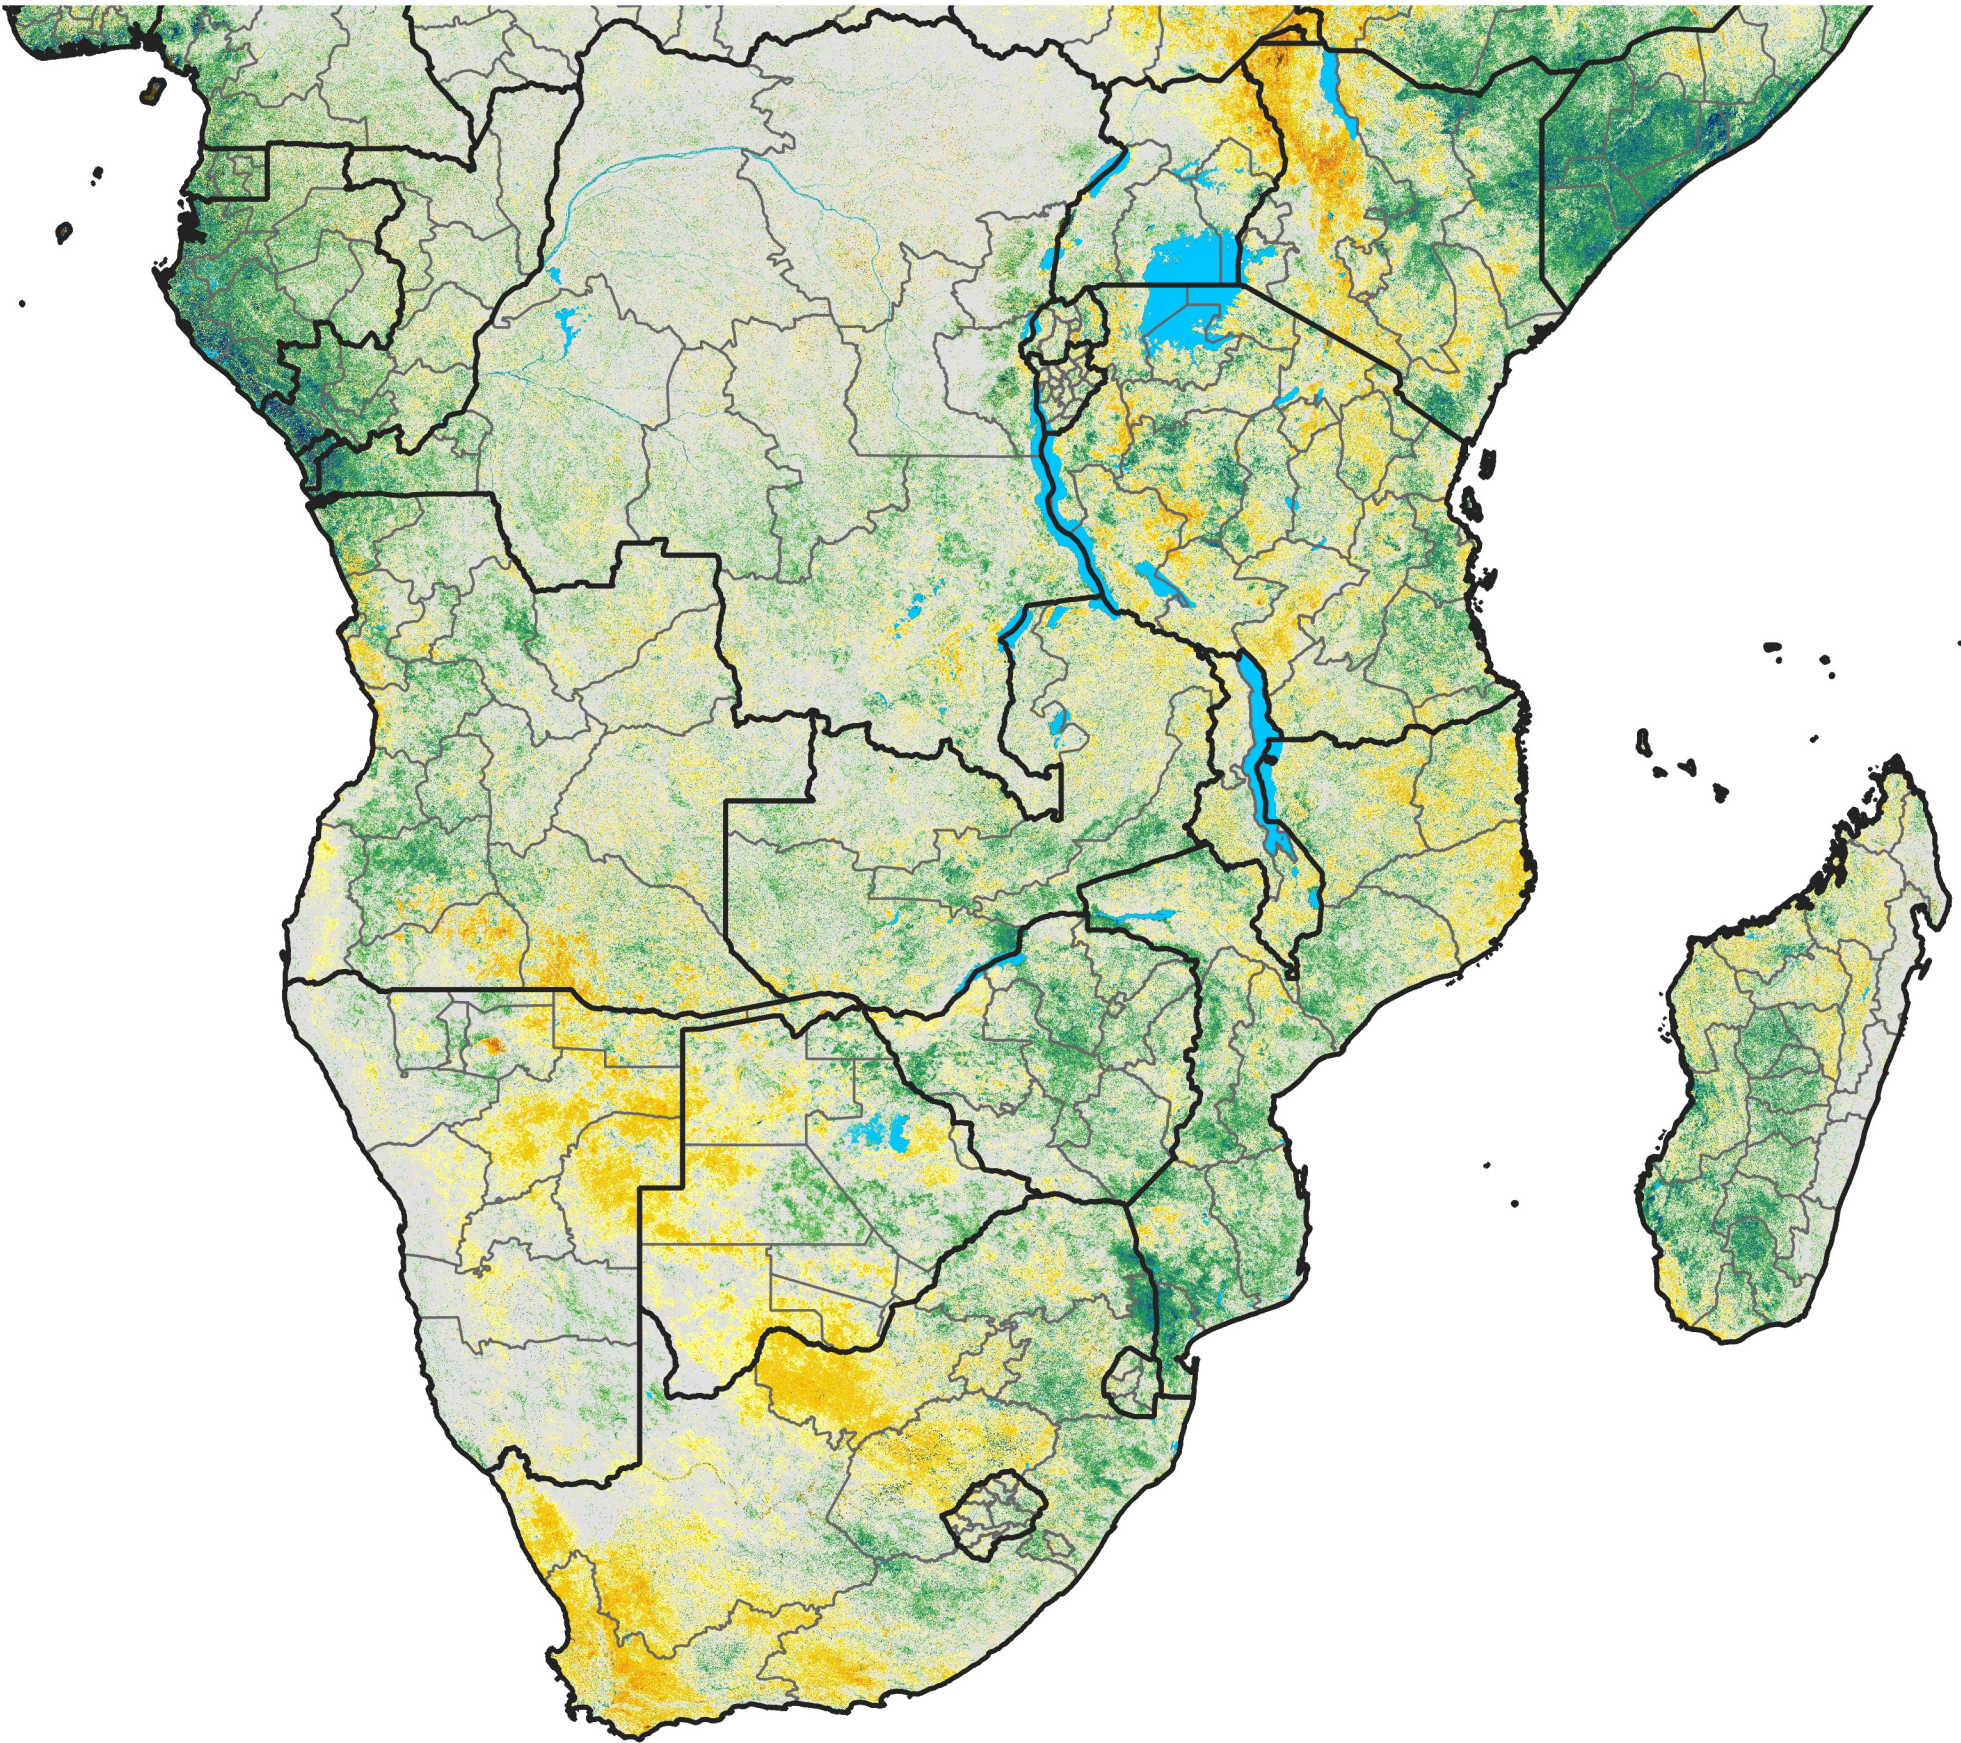

Southern Africa

Percent of Mean NDVI

2004 / mean (2003 - 2022)

Period 27 / September 21 - 30, 2004

Percent of Normal