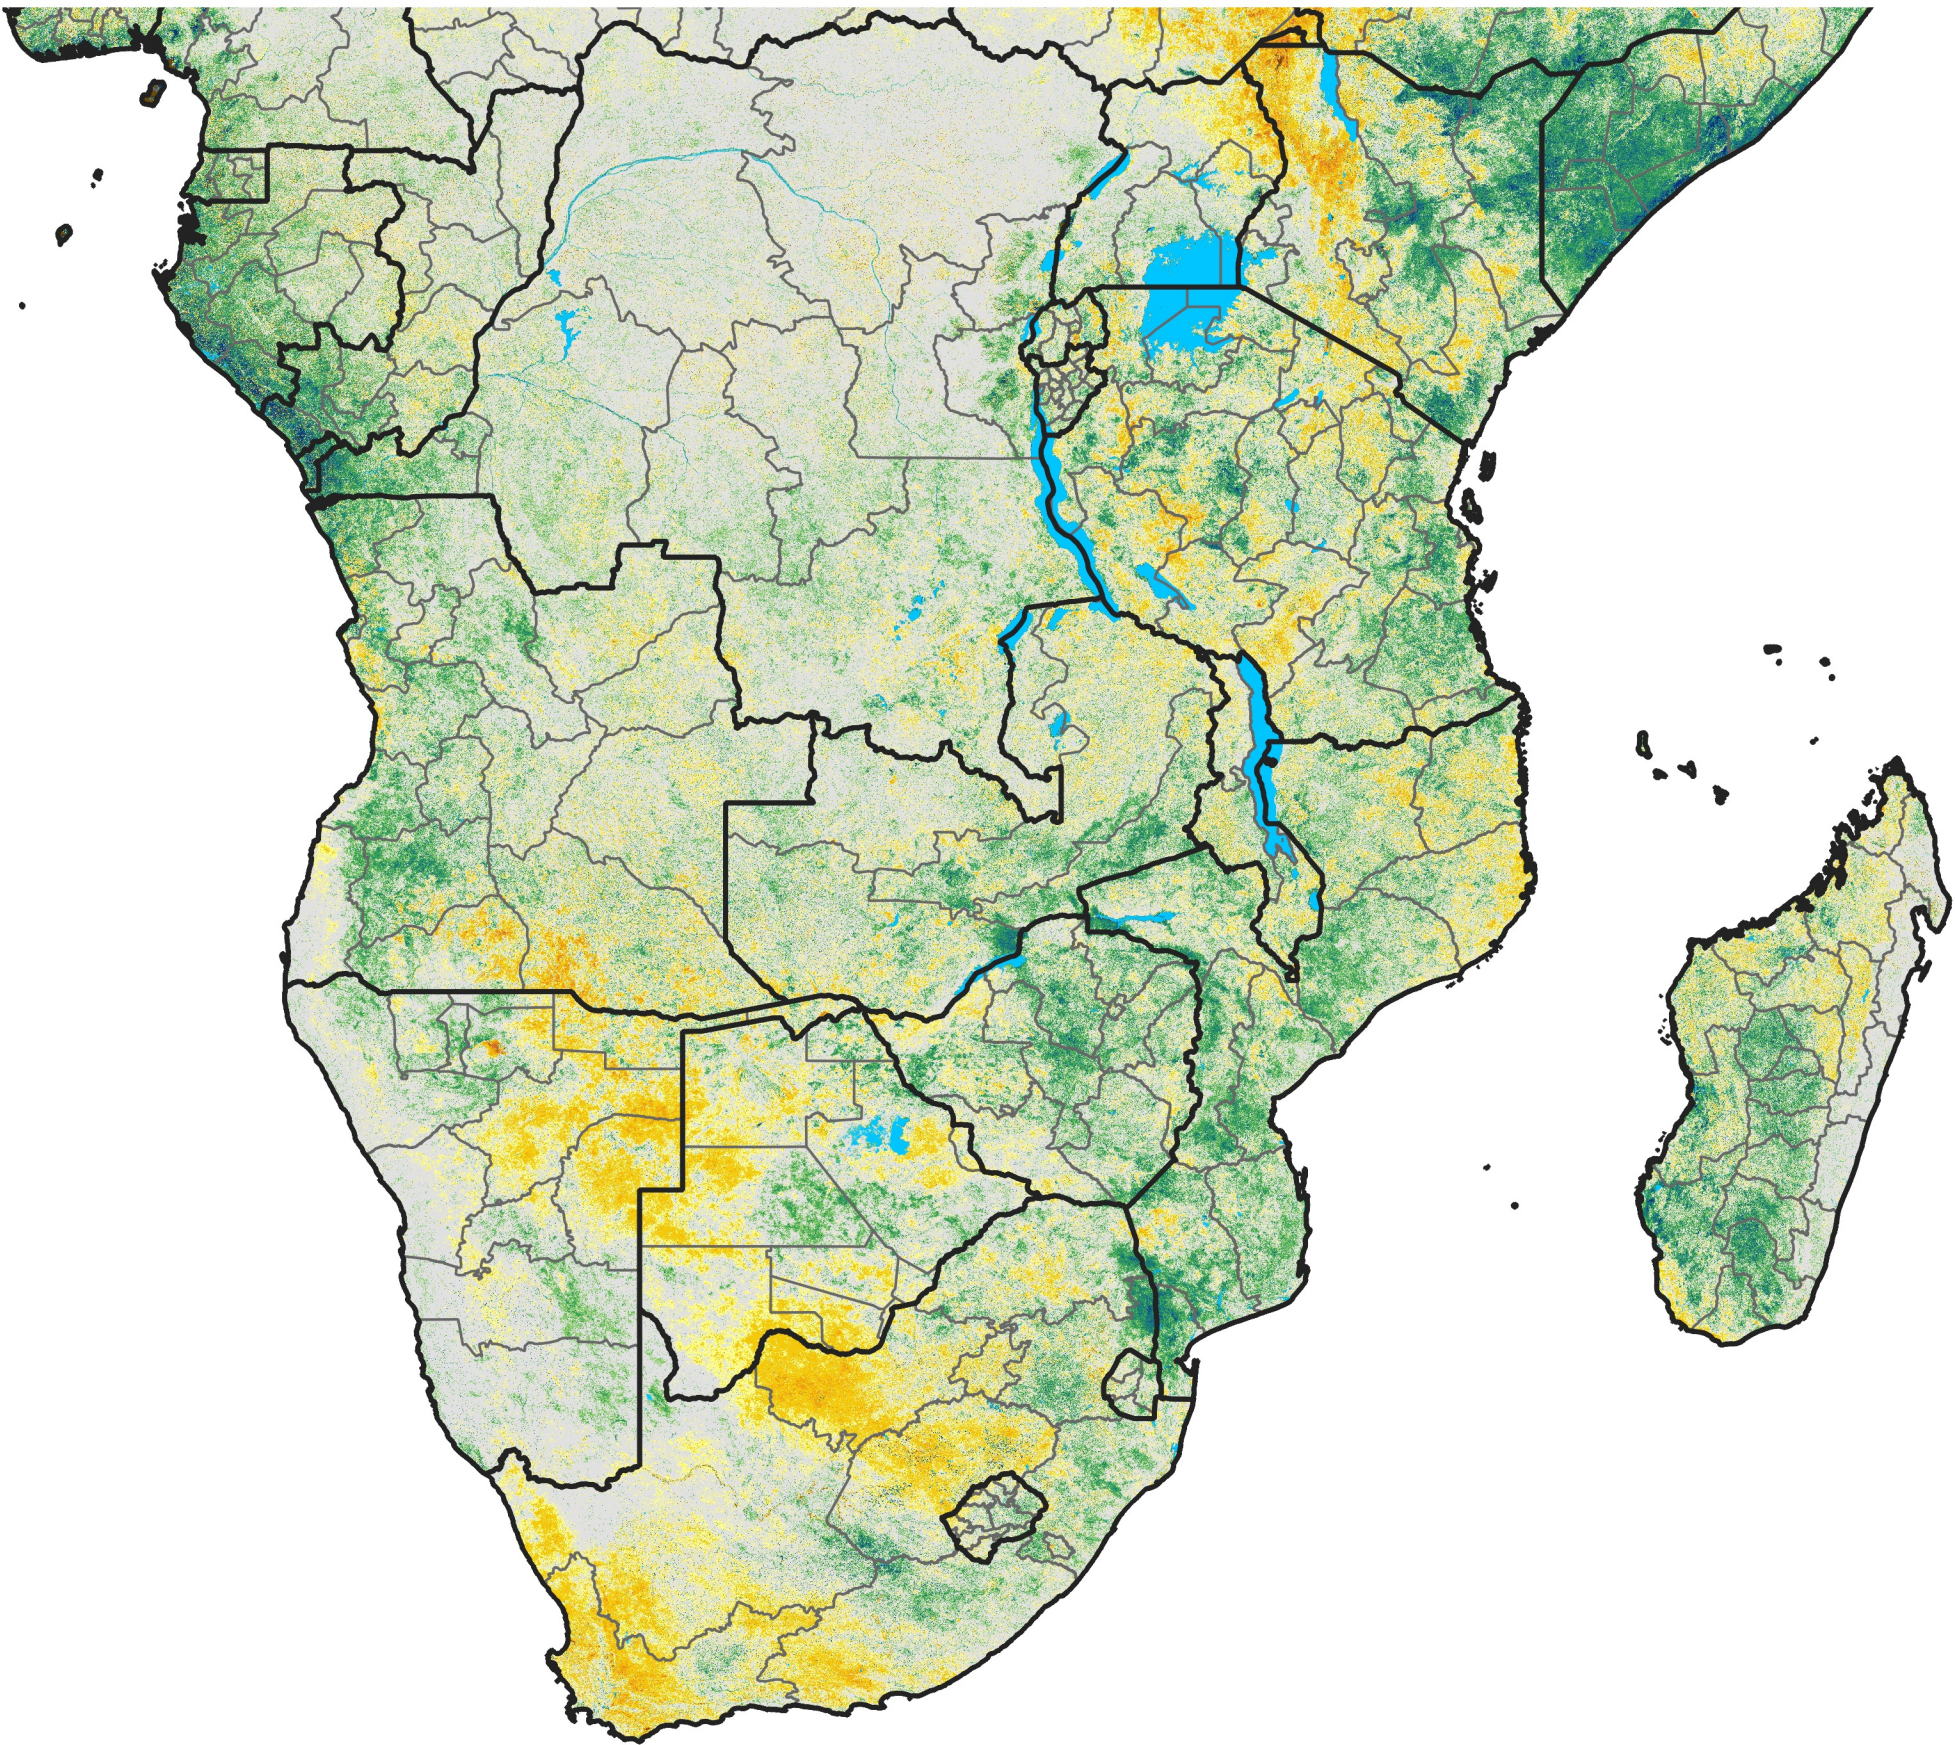

Southern Africa

Percent of Mean NDVI

2004 / mean (2003 - 2022)

Period 28 / October 01 - 10, 2004

Percent of Normal