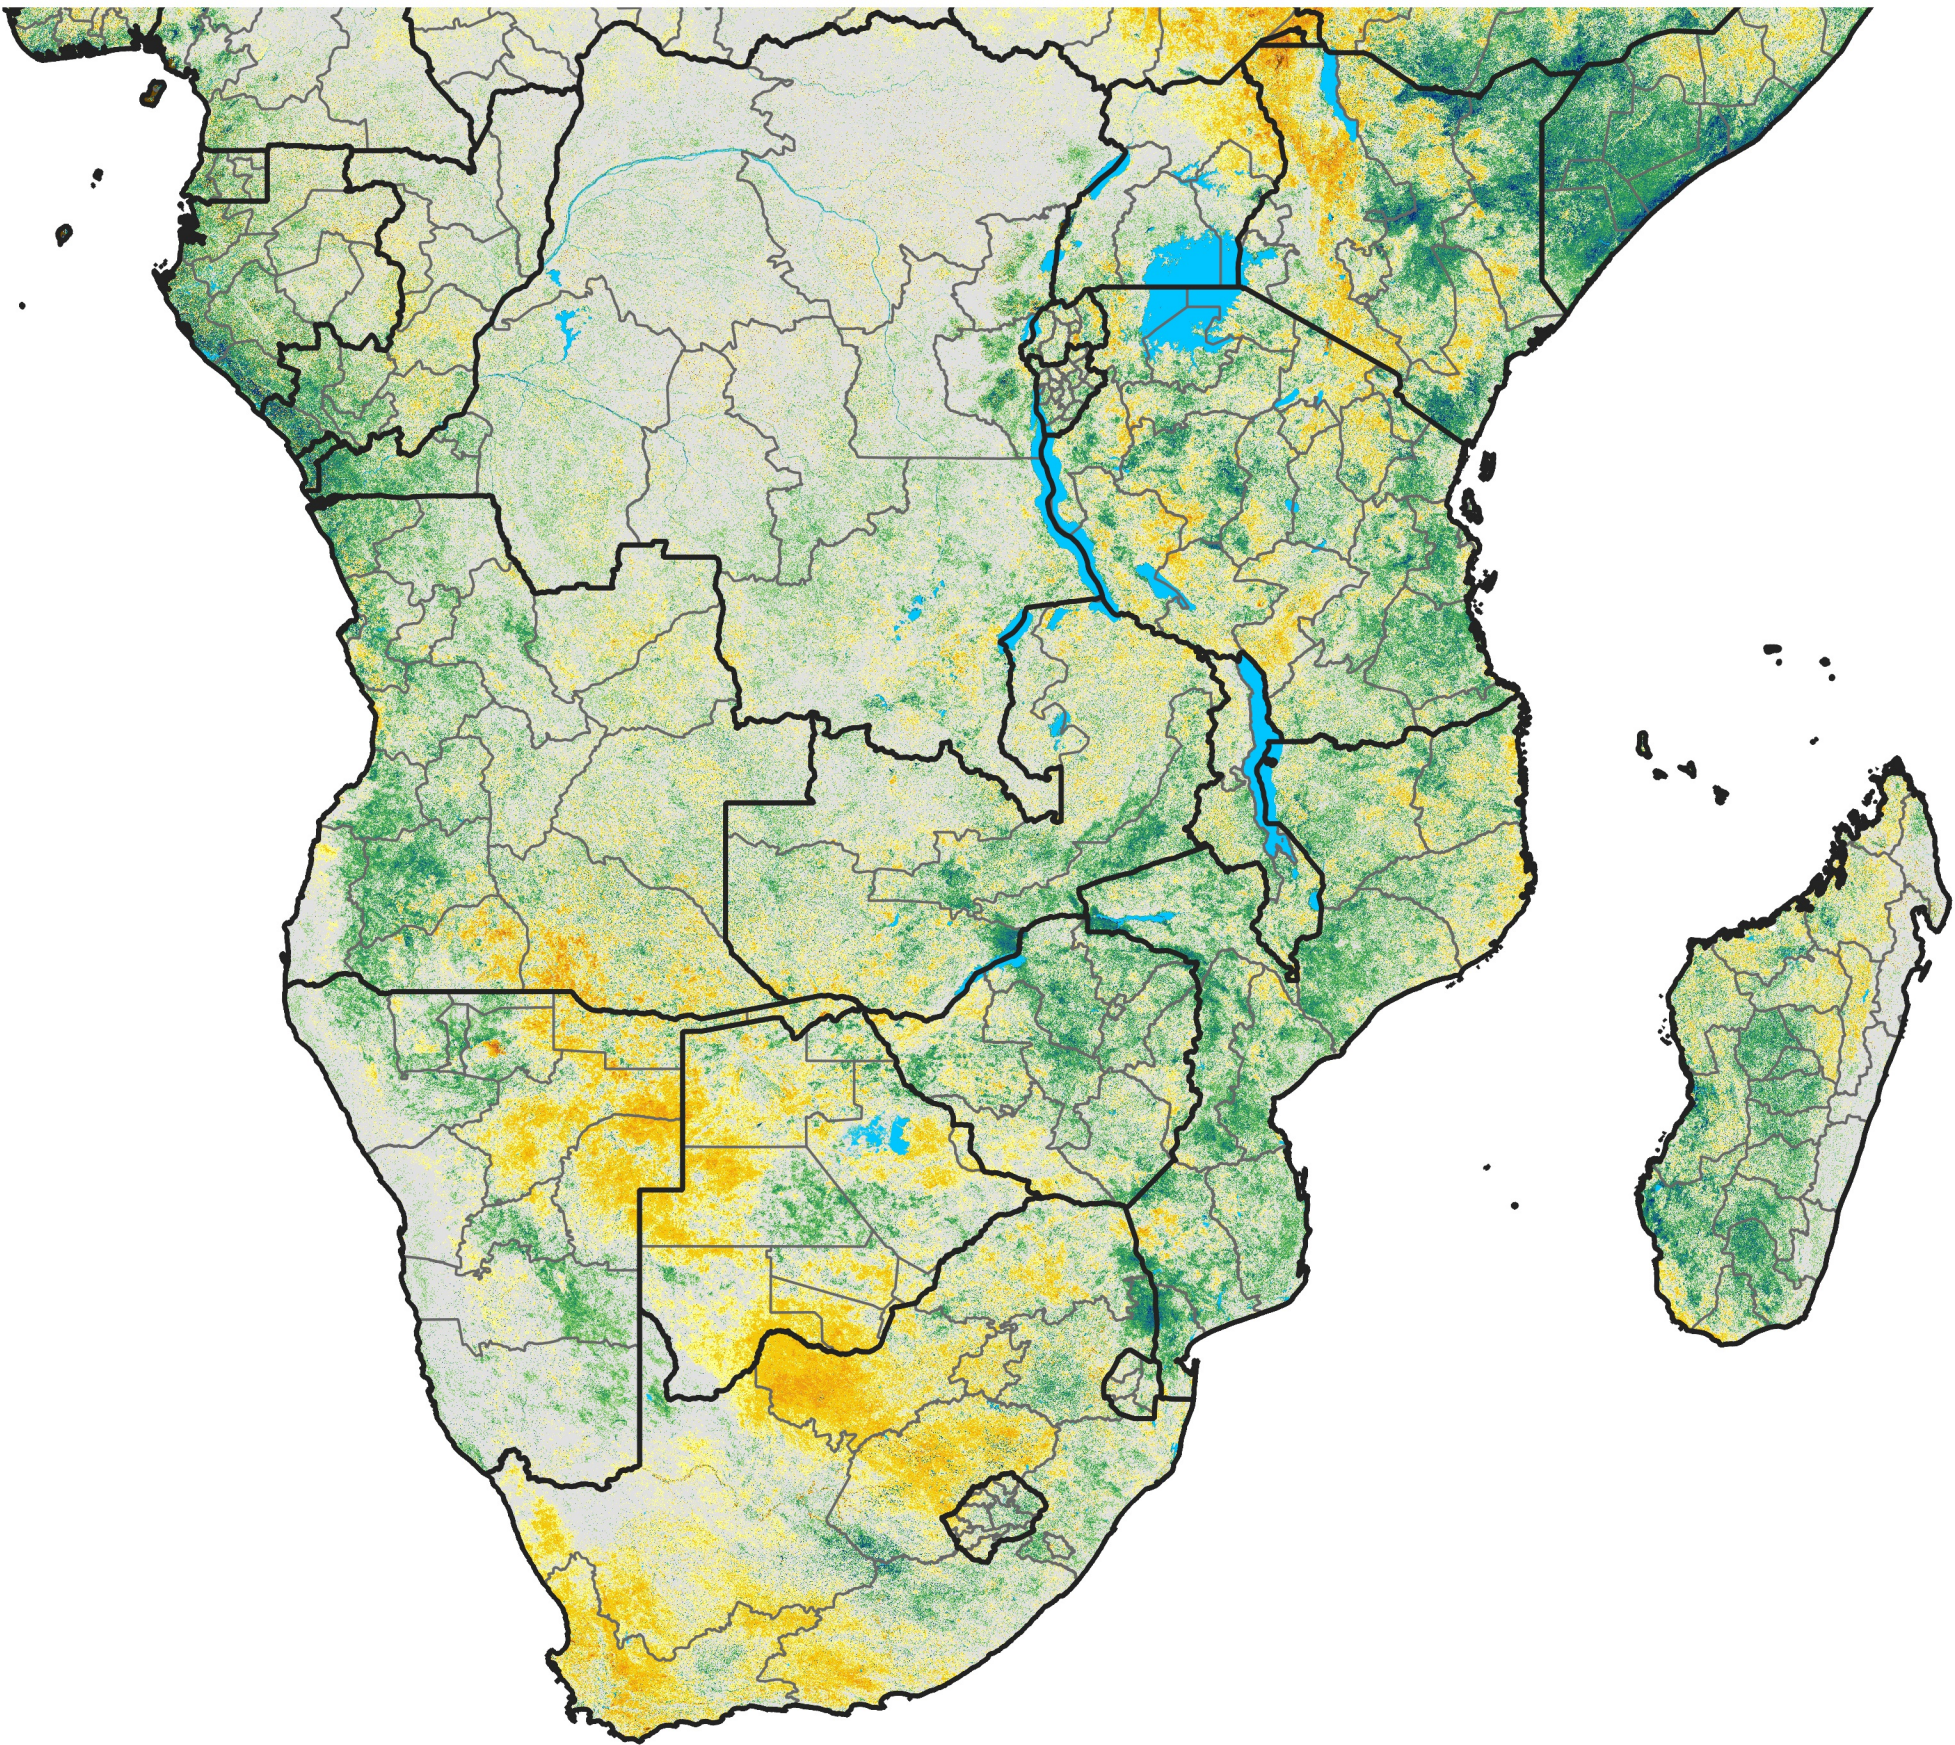

Southern Africa

Percent of Mean NDVI

2004 / mean (2003 - 2022)

Period 29 / October 11 - 20, 2004

Percent of Normal