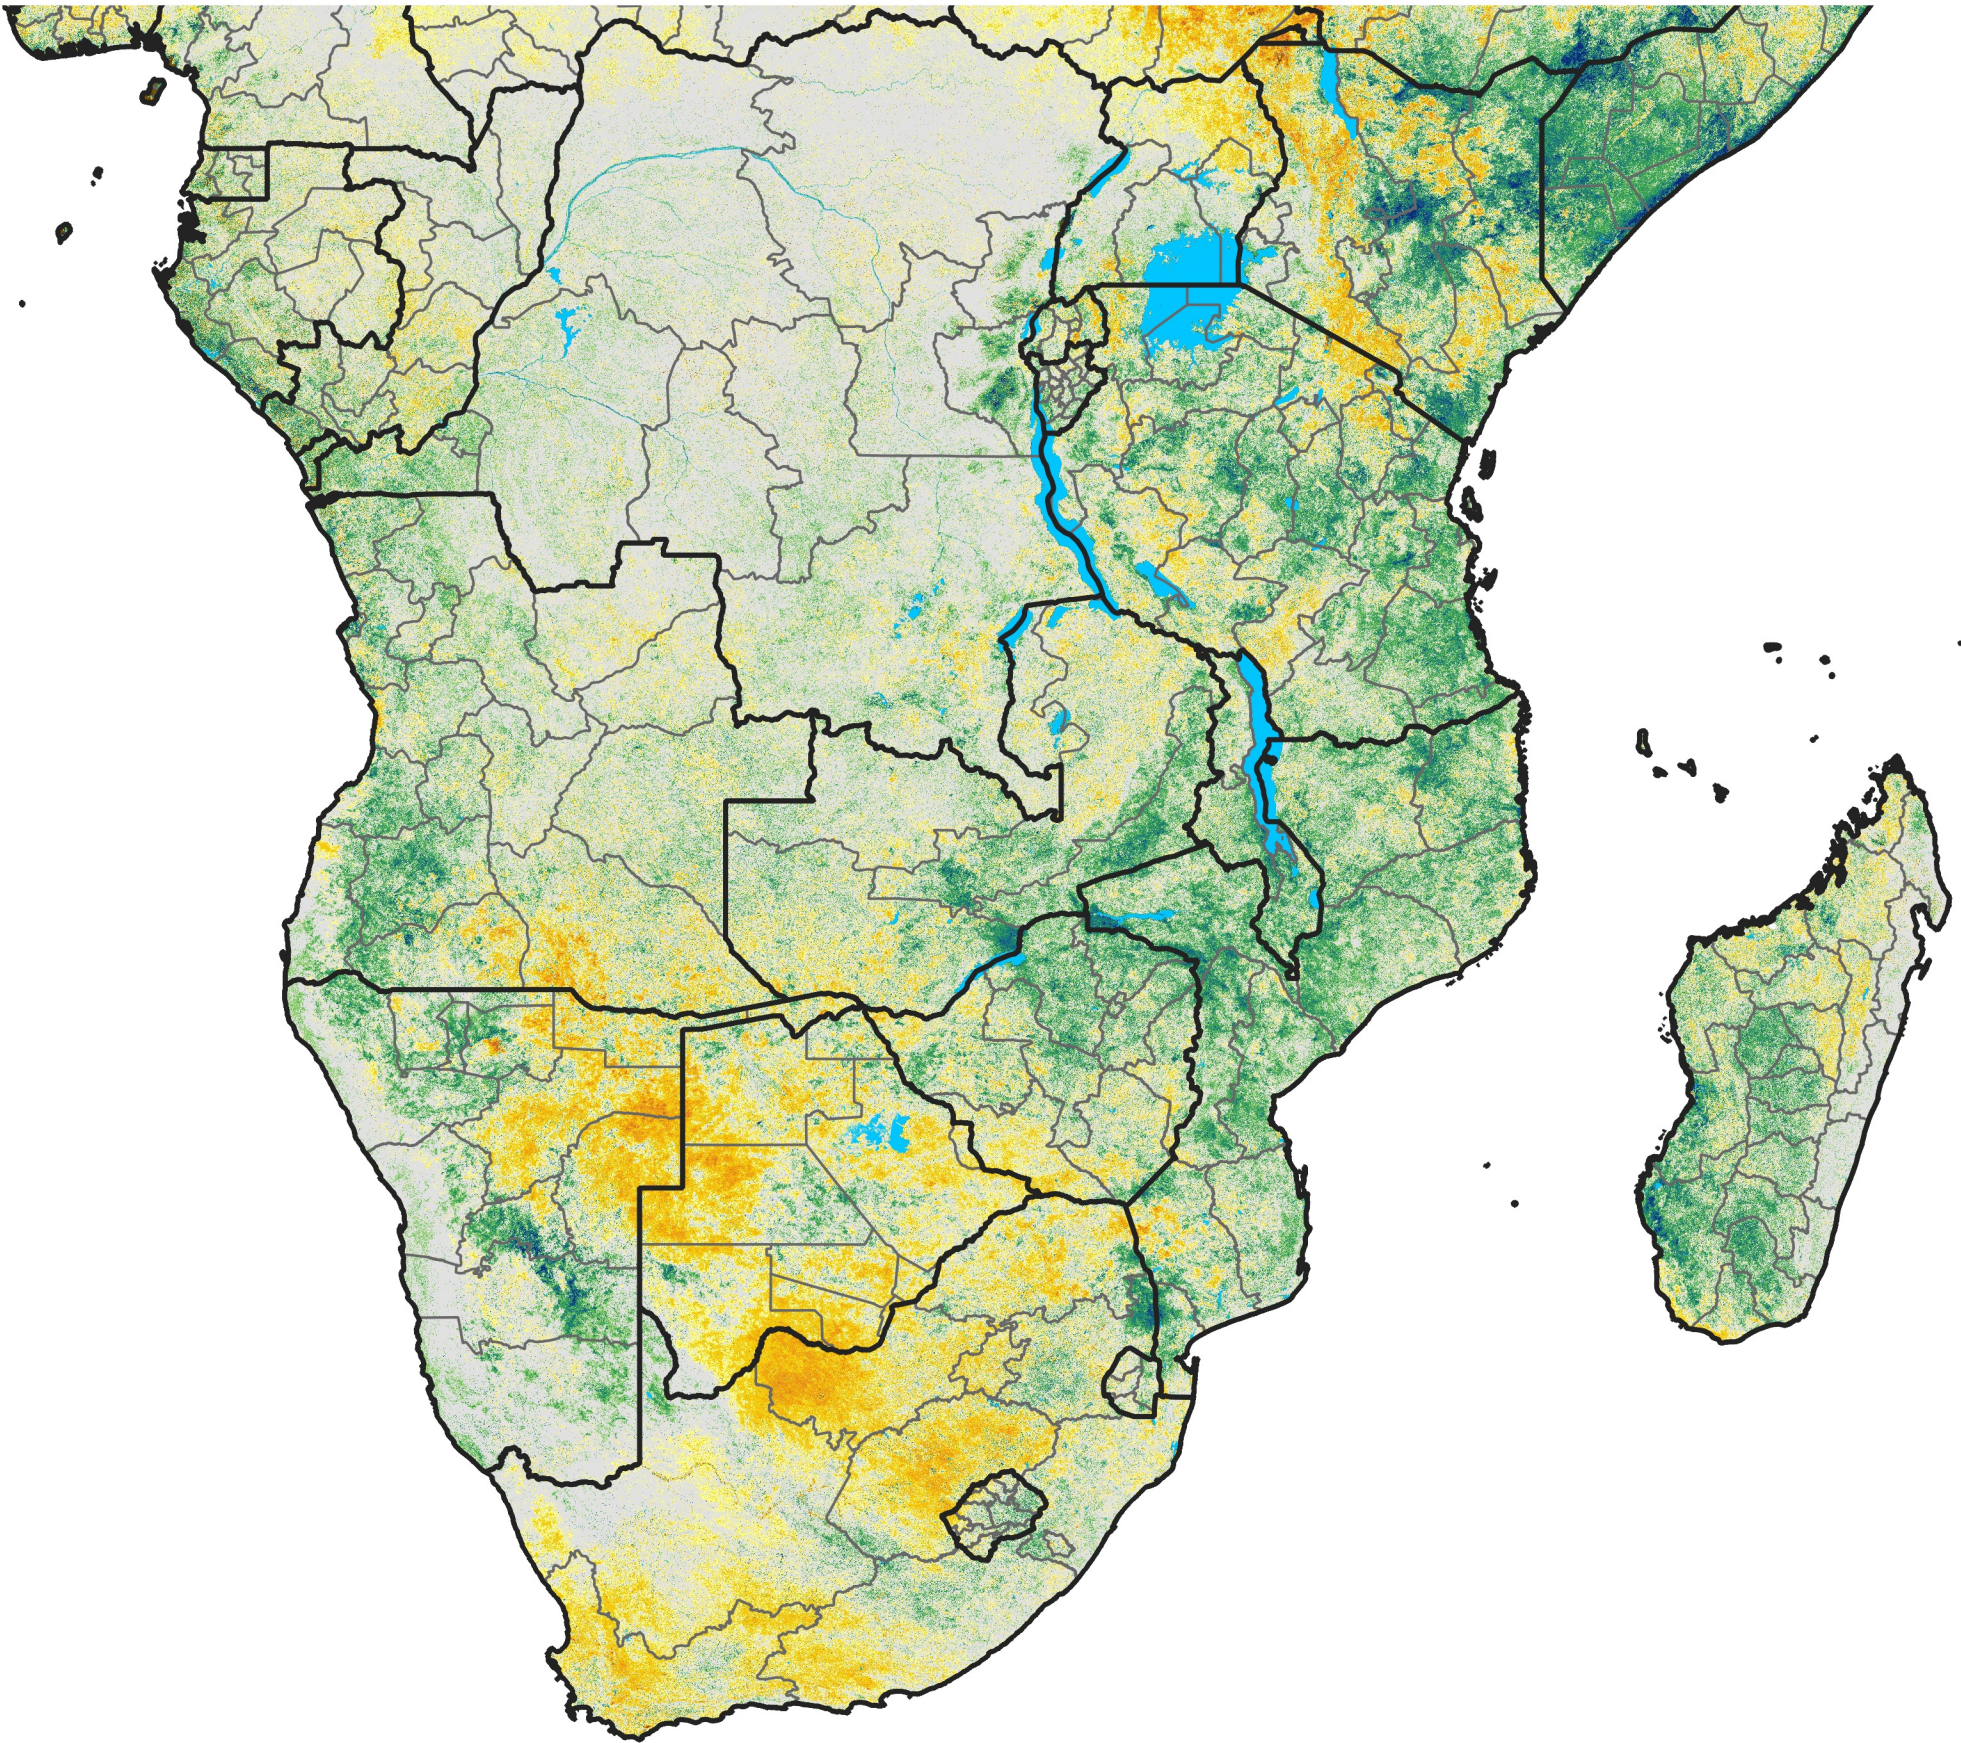

Southern Africa

Percent of Mean NDVI

2004 / mean (2003 - 2022)

Period 31 / November 01 - 10, 2004

Percent of Normal