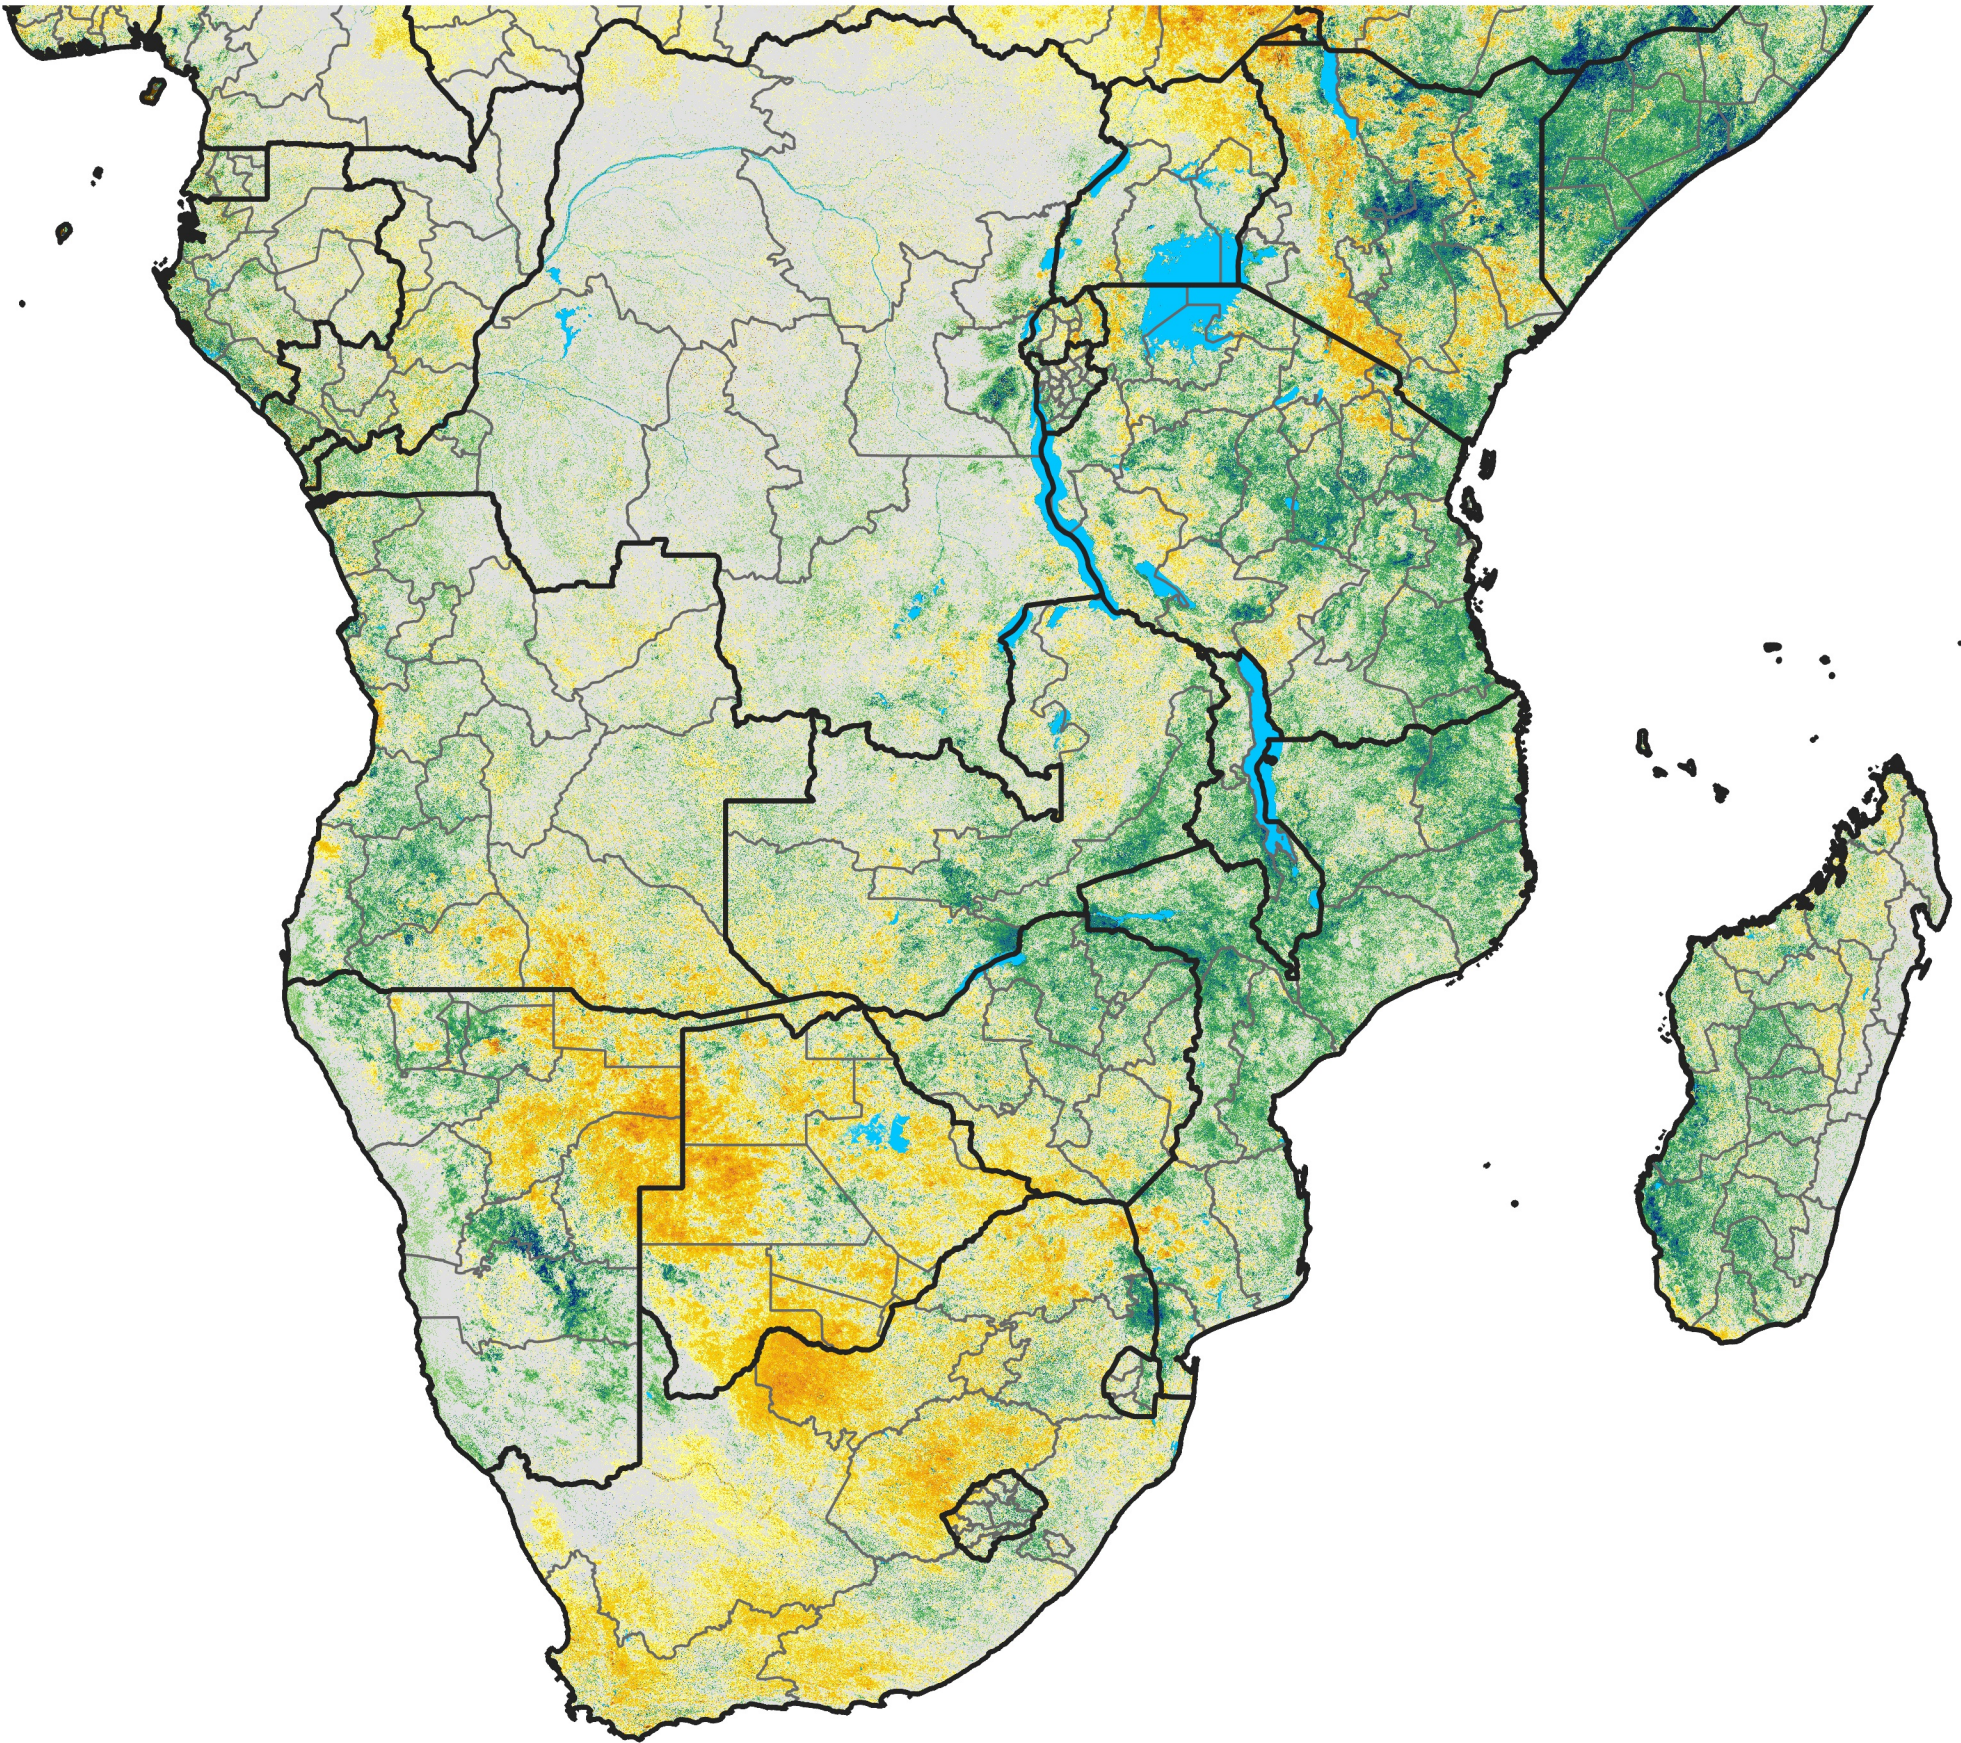

Southern Africa

Percent of Mean NDVI

2004 / mean (2003 - 2022)

Period 32 / November 11 - 20, 2004

Percent of Normal