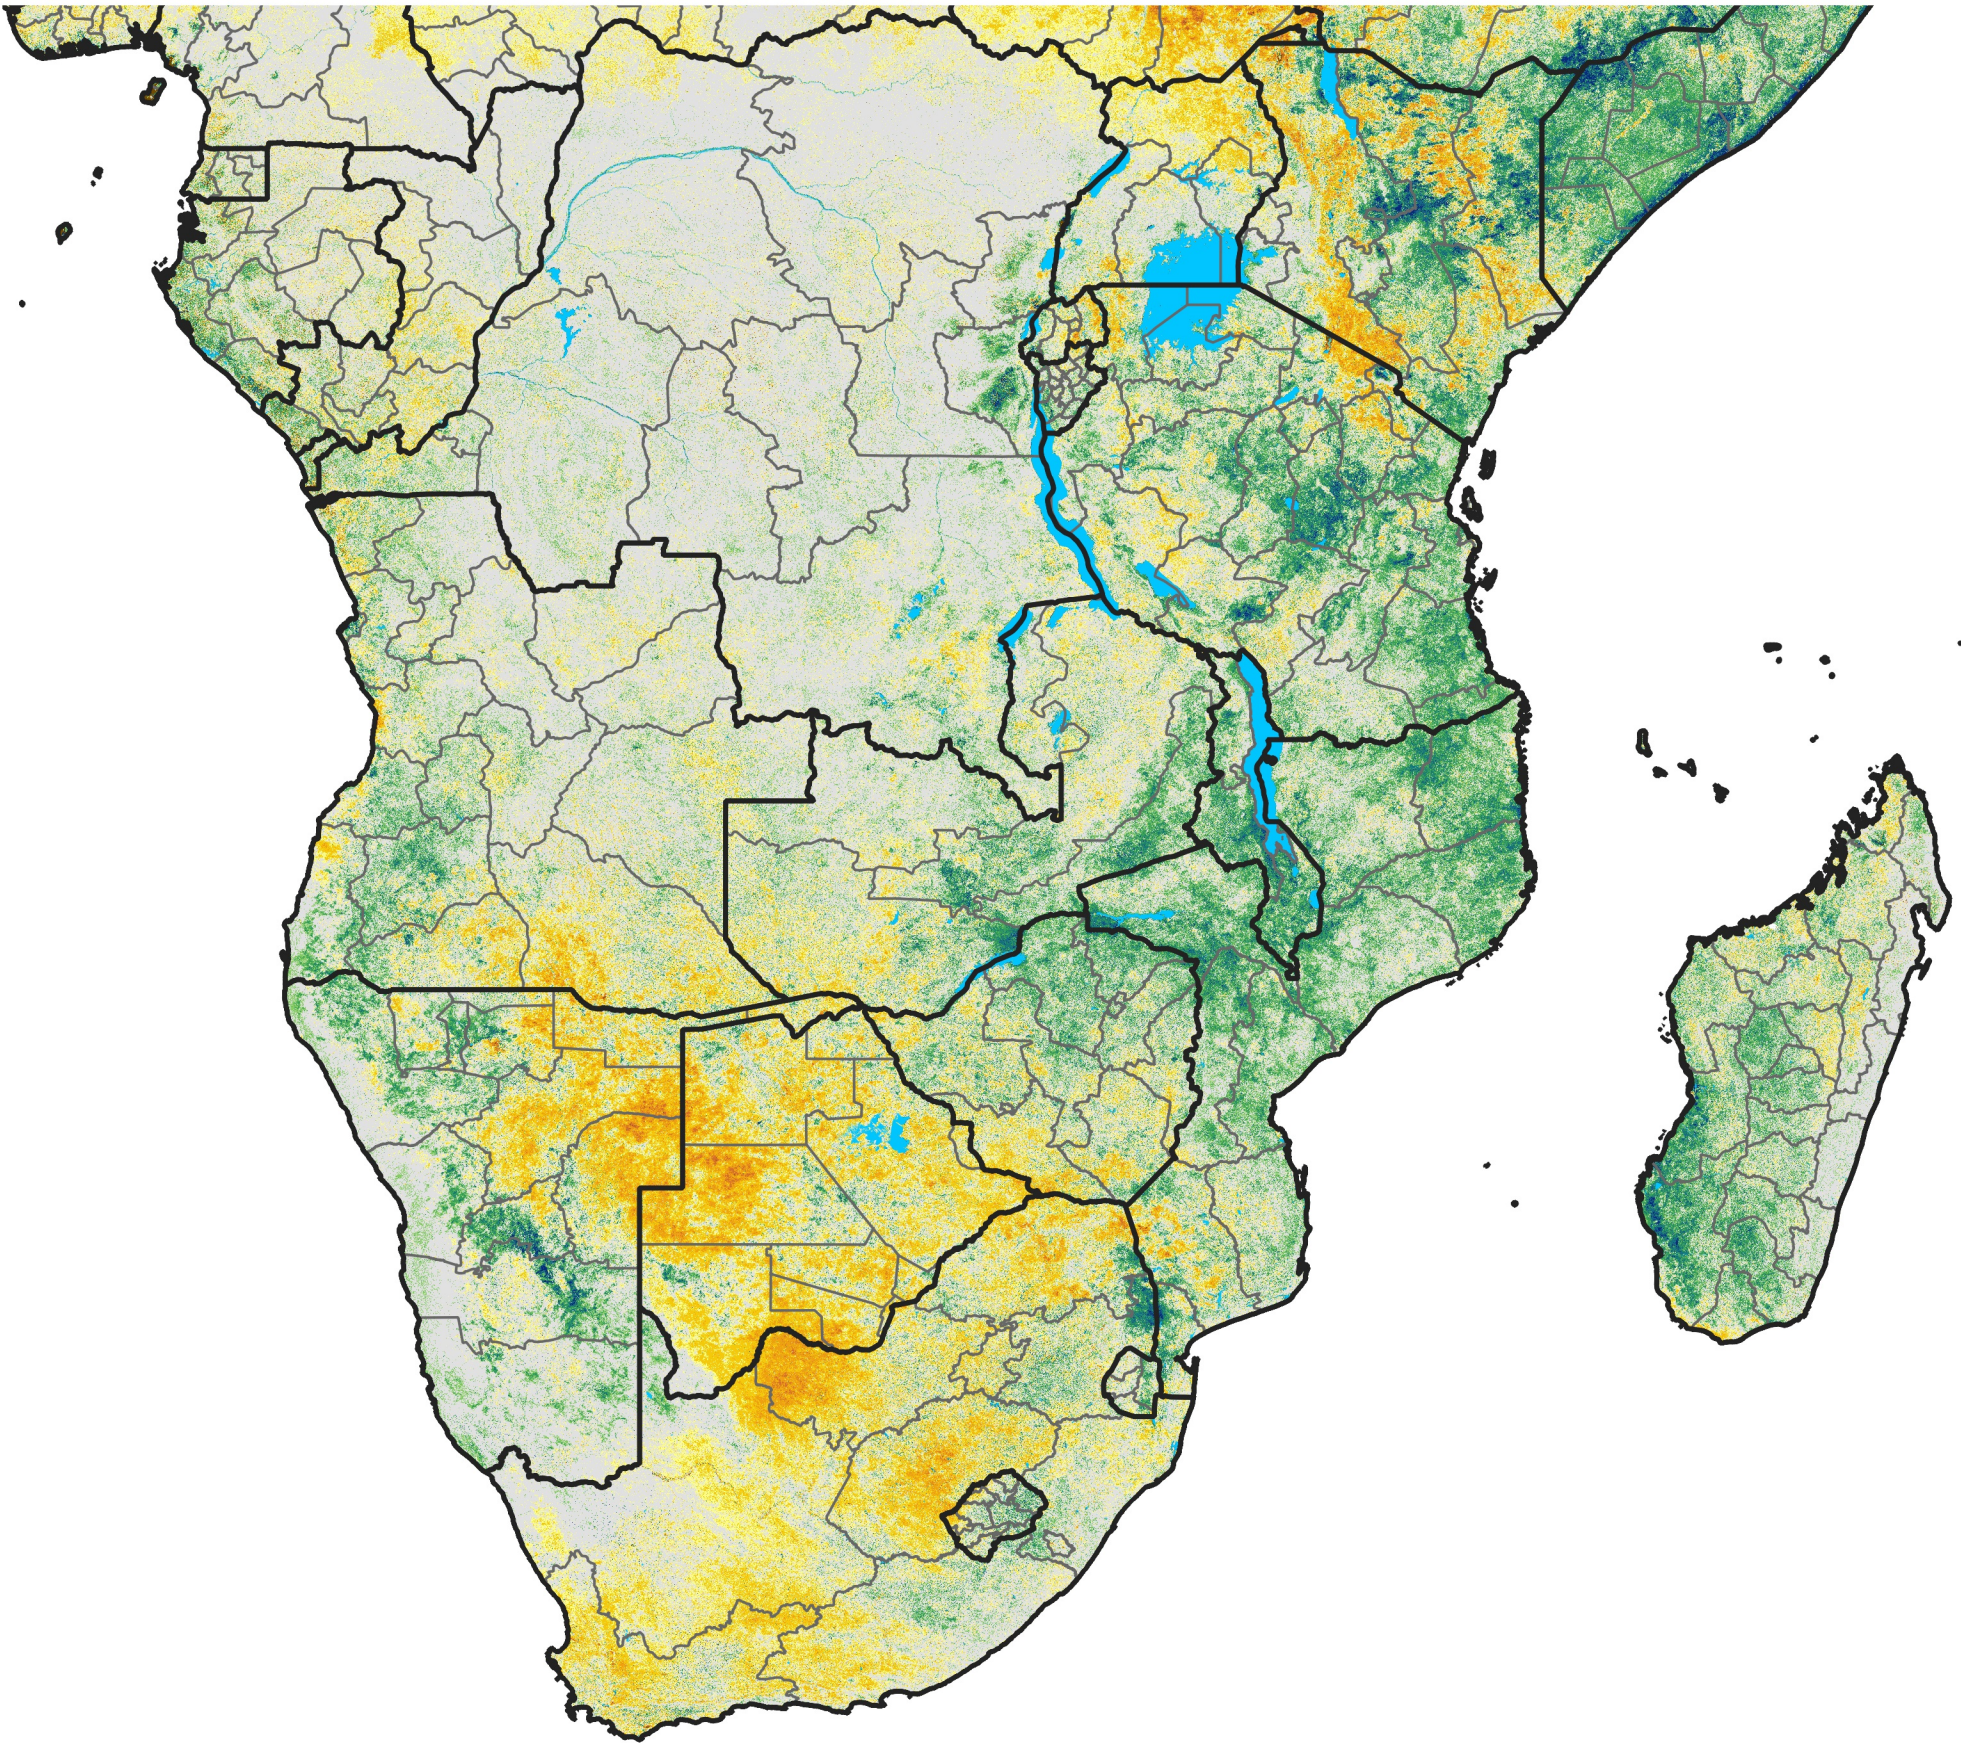

# Southern Africa

## Percent of Mean NDVI

2004 / mean (2003 - 2022)

Period 33 / November 21 - 30, 2004