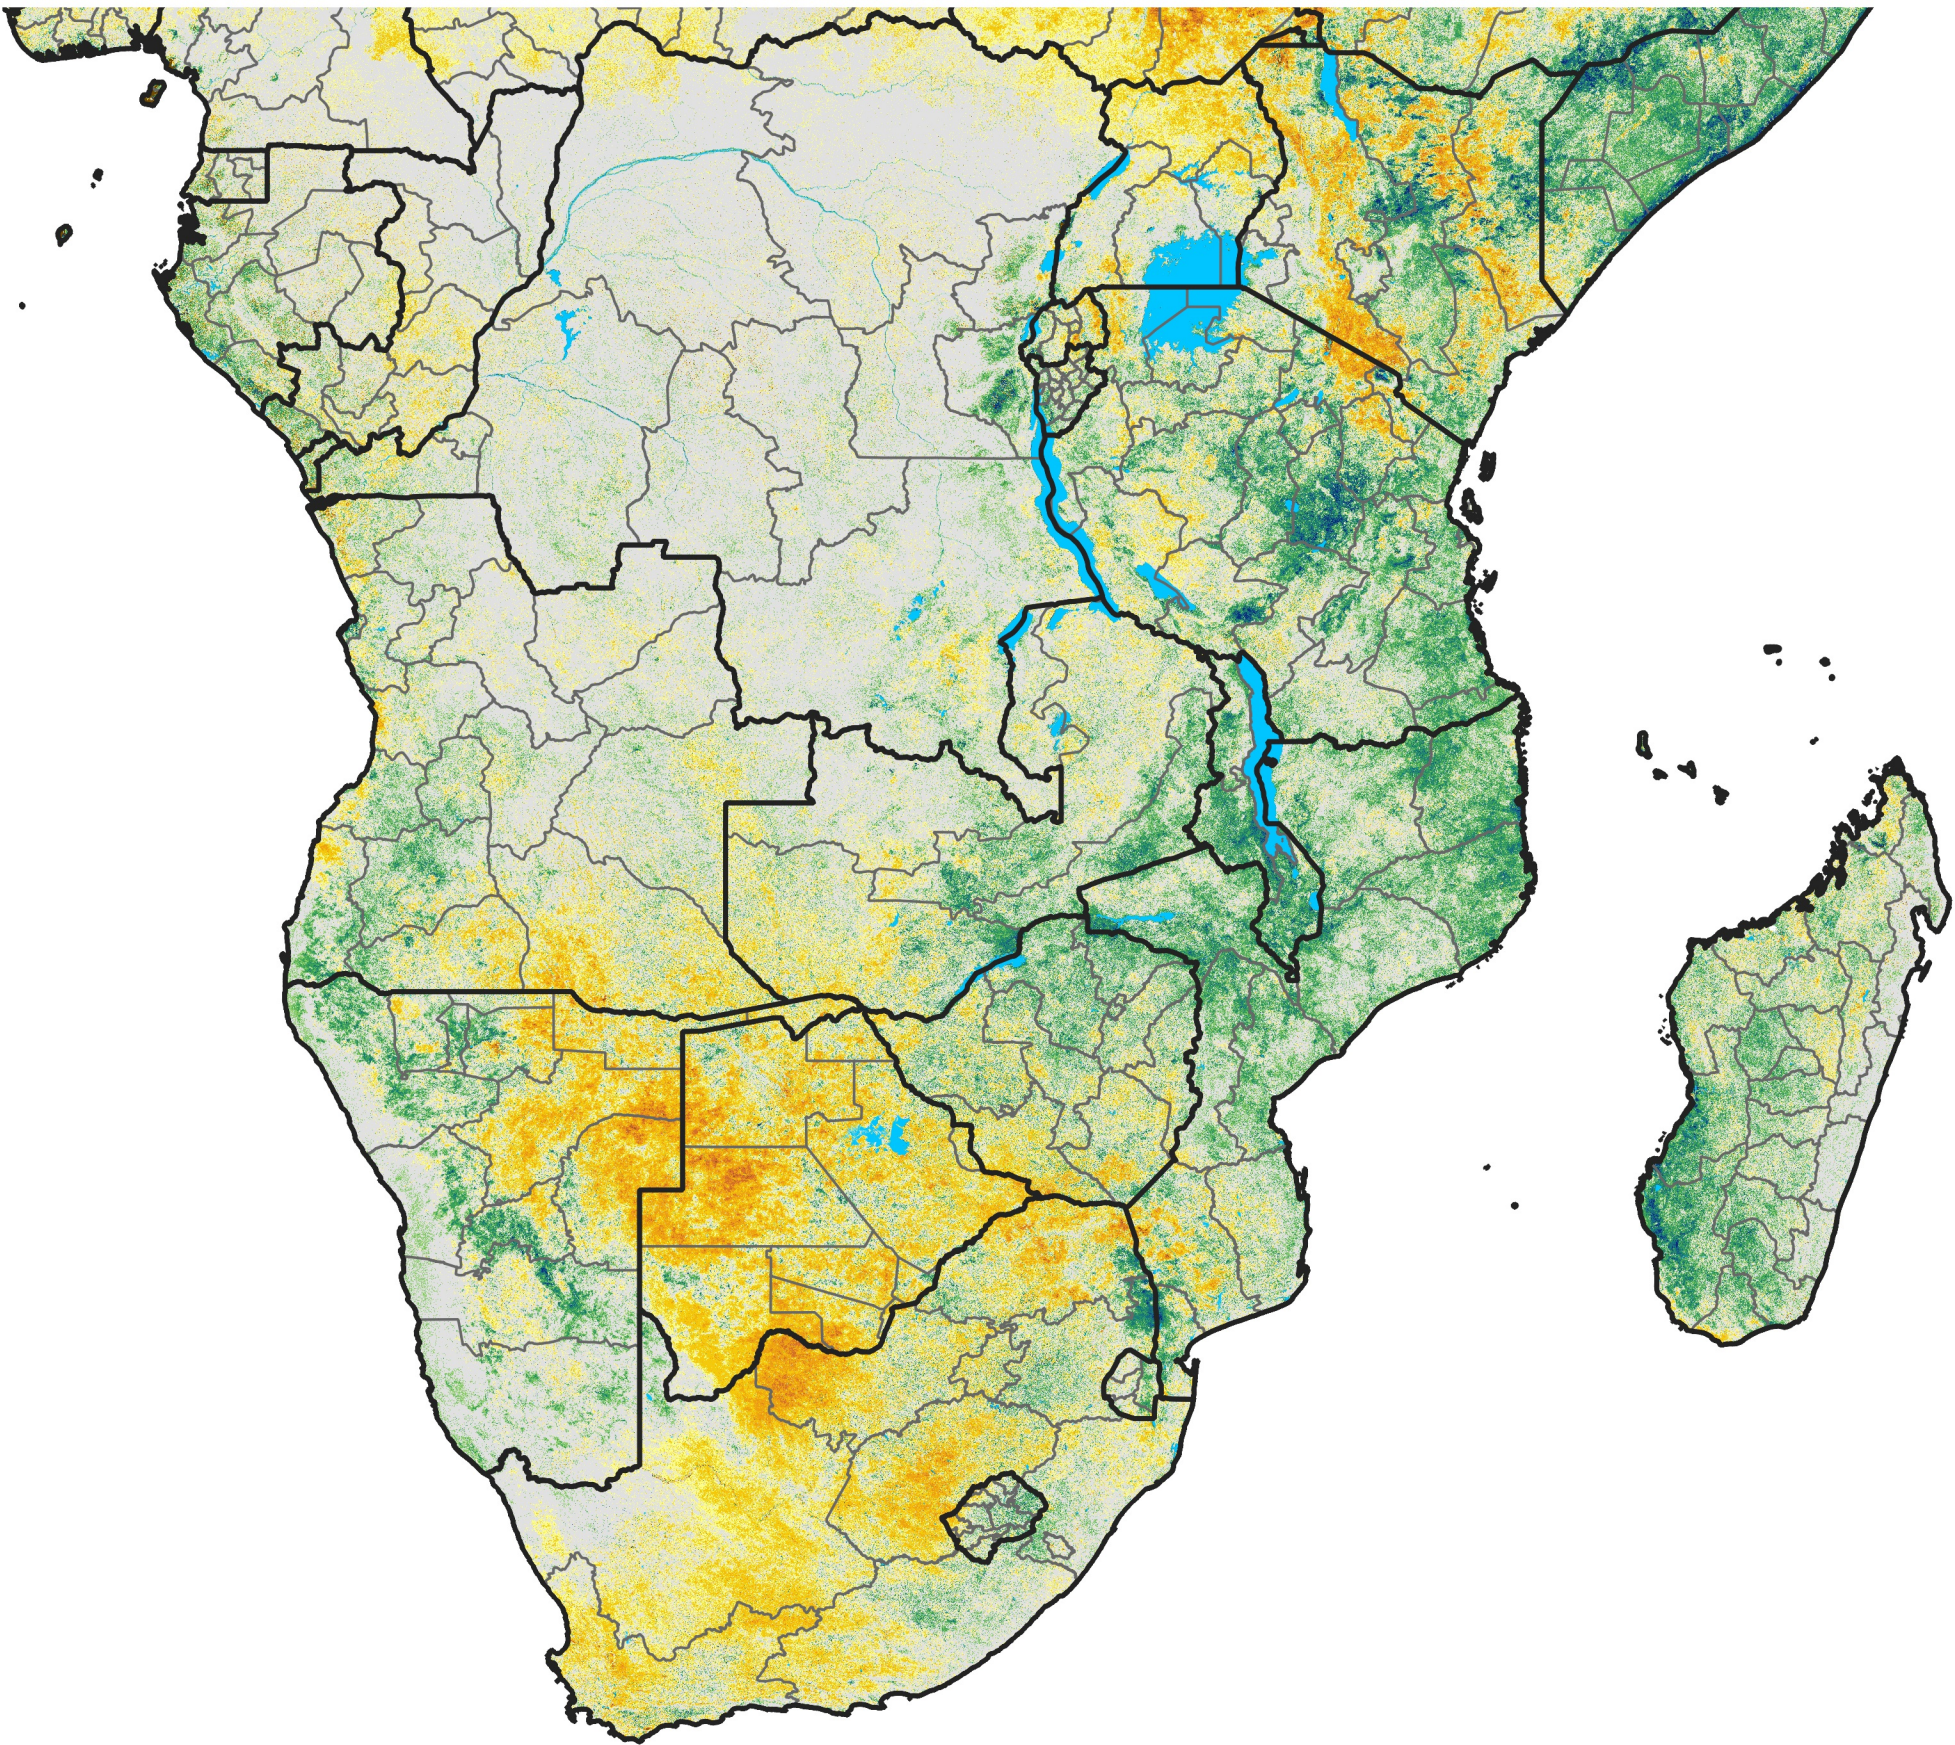

Southern Africa

Percent of Mean NDVI

2004 / mean (2003 - 2022)

Period 34 / December 01 - 10, 2004

Percent of Normal