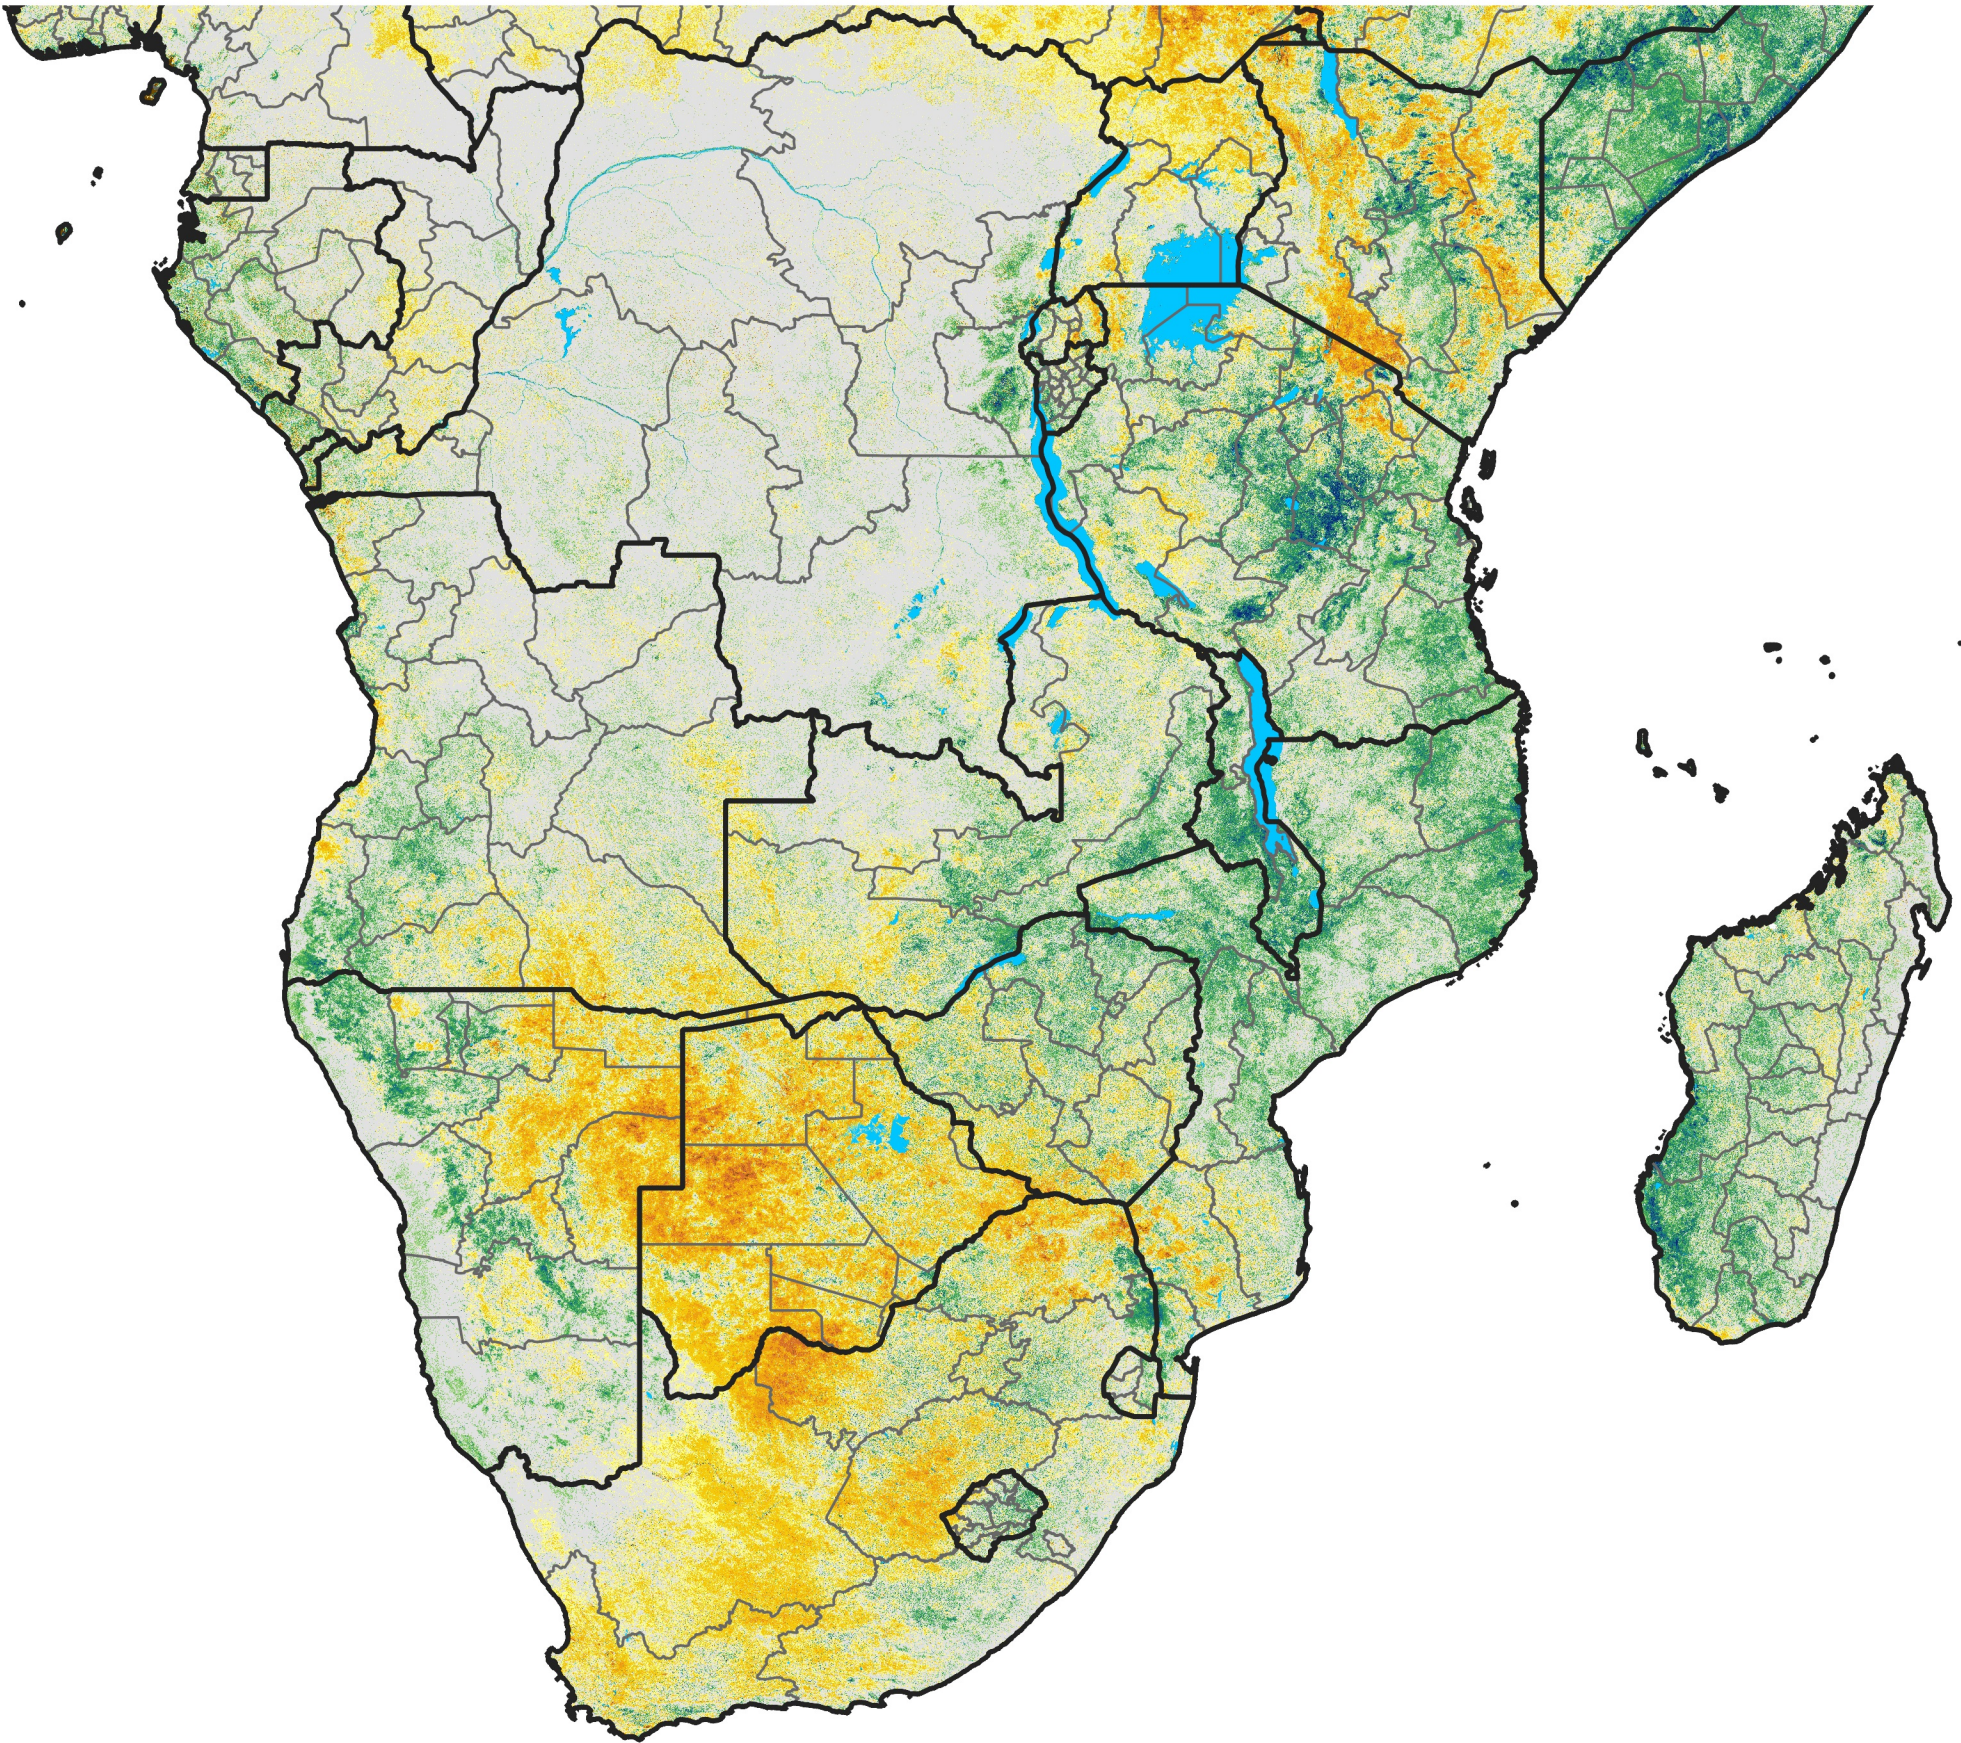

Southern Africa

Percent of Mean NDVI

2004 / mean (2003 - 2022)

Period 35 / December 11 - 20, 2004

Percent of Normal