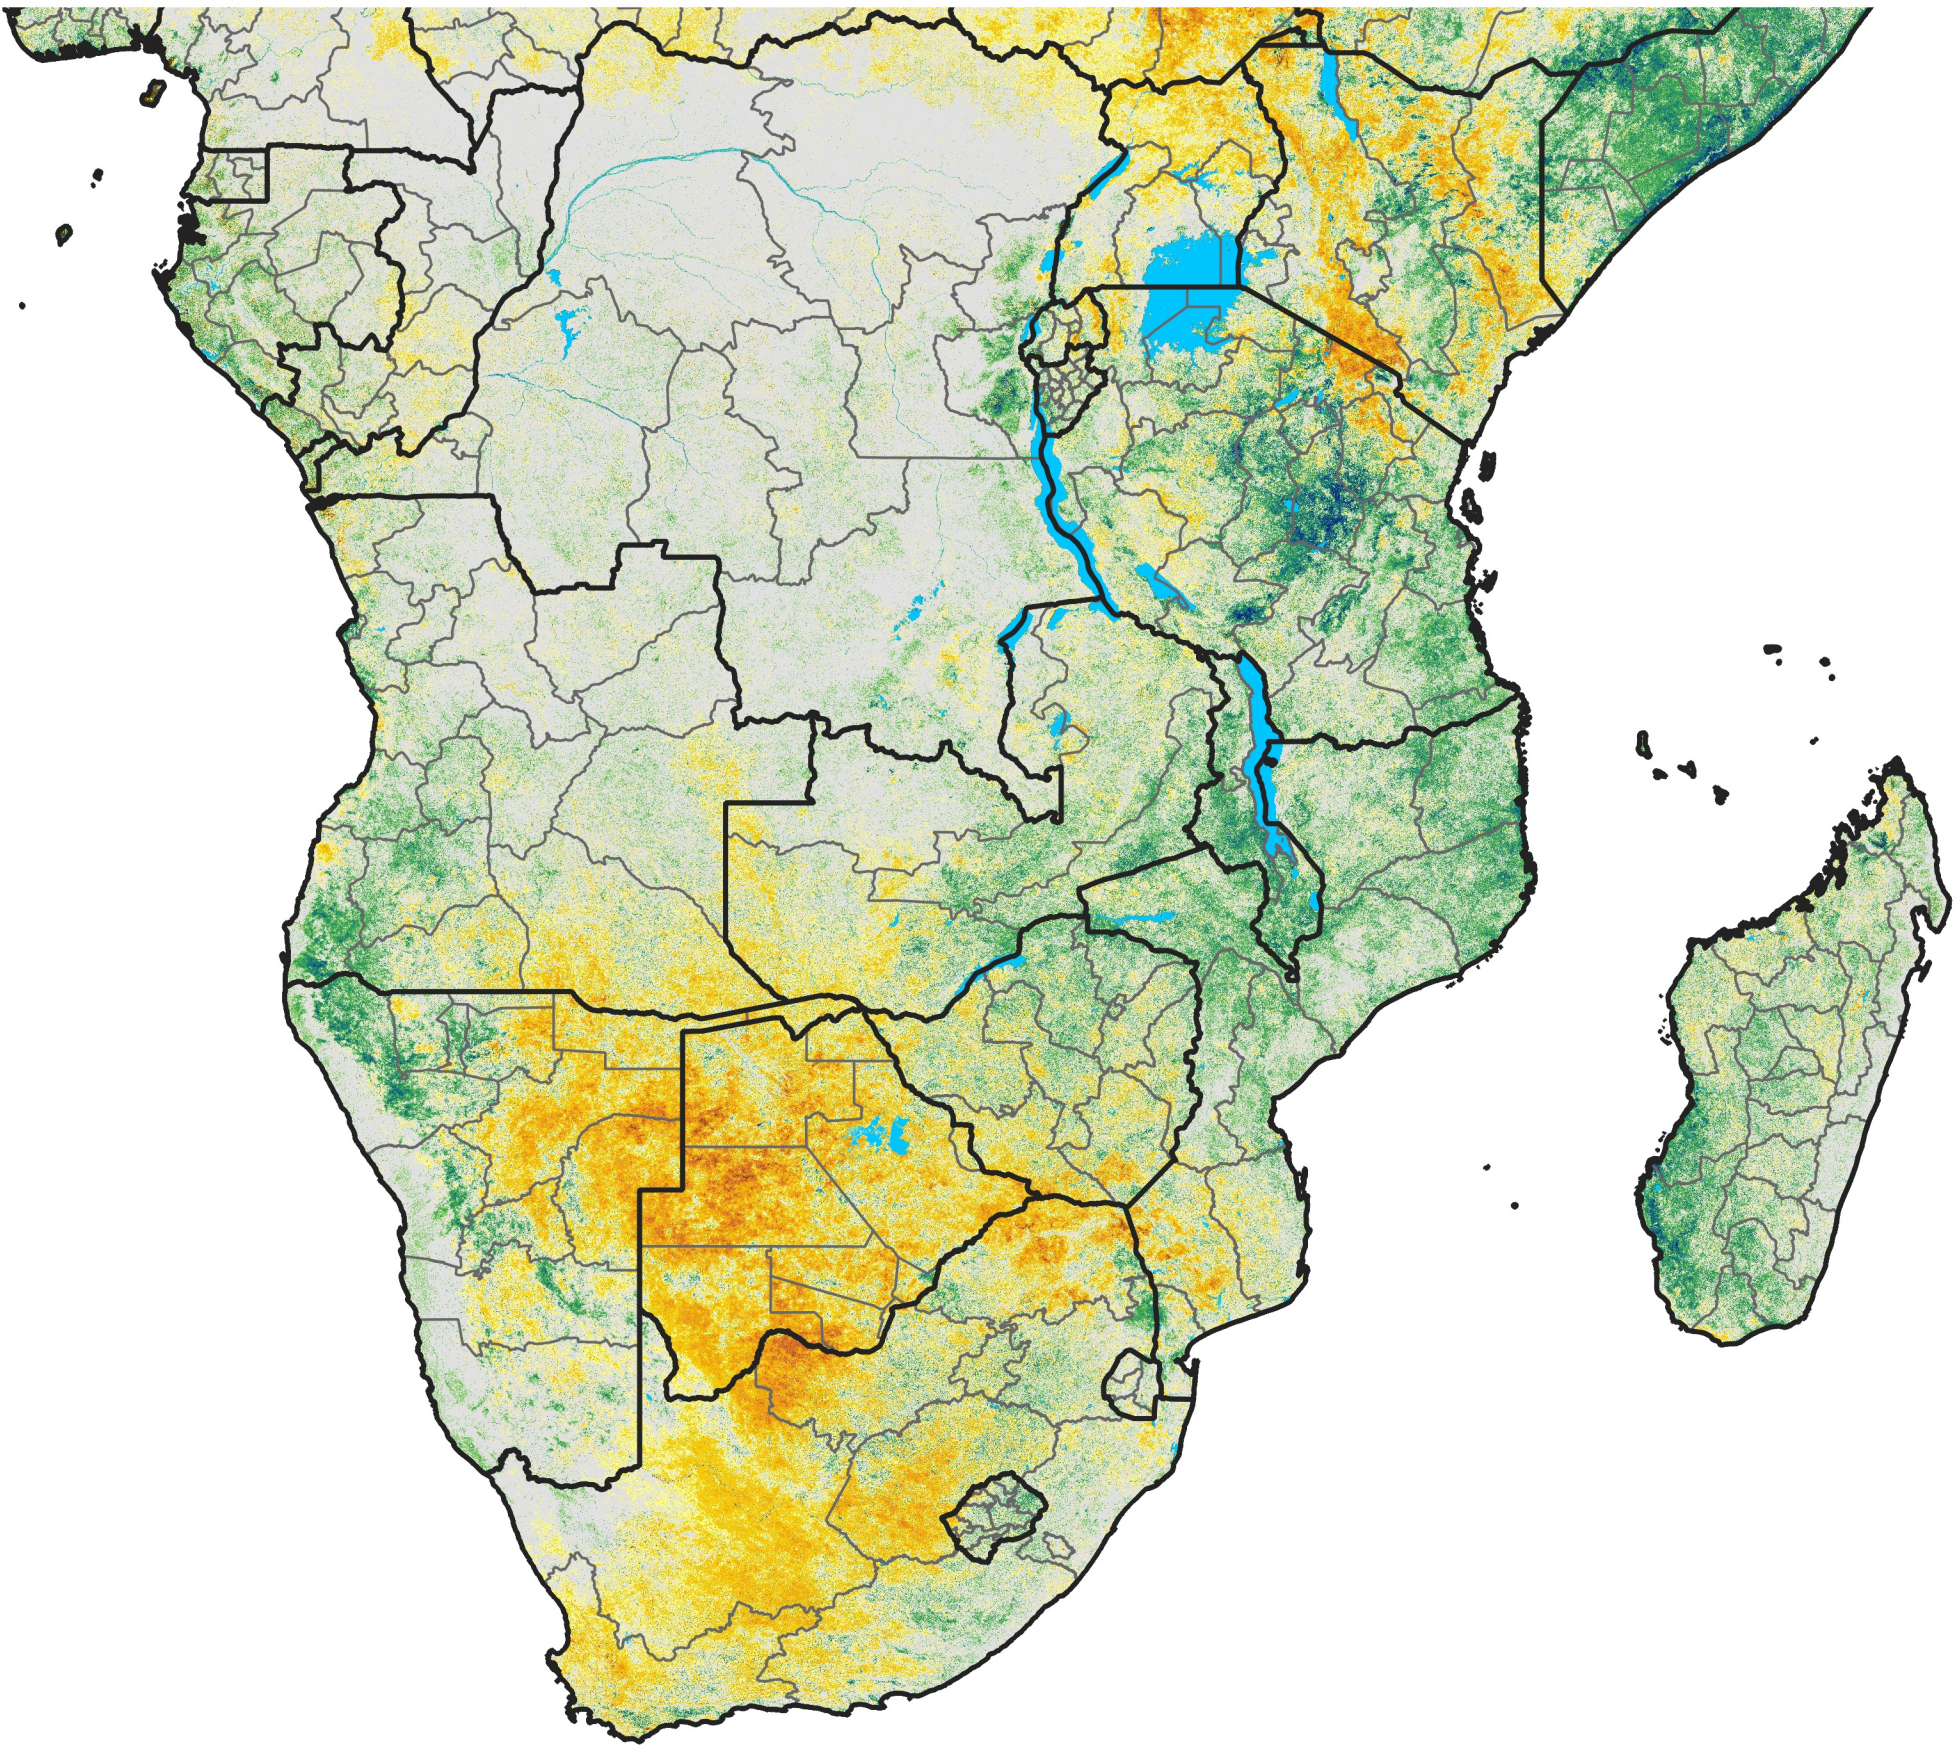

Southern Africa

Percent of Mean NDVI

2004 / mean (2003 - 2022)

Period 36 / December 21 - 31, 2004

Percent of Normal