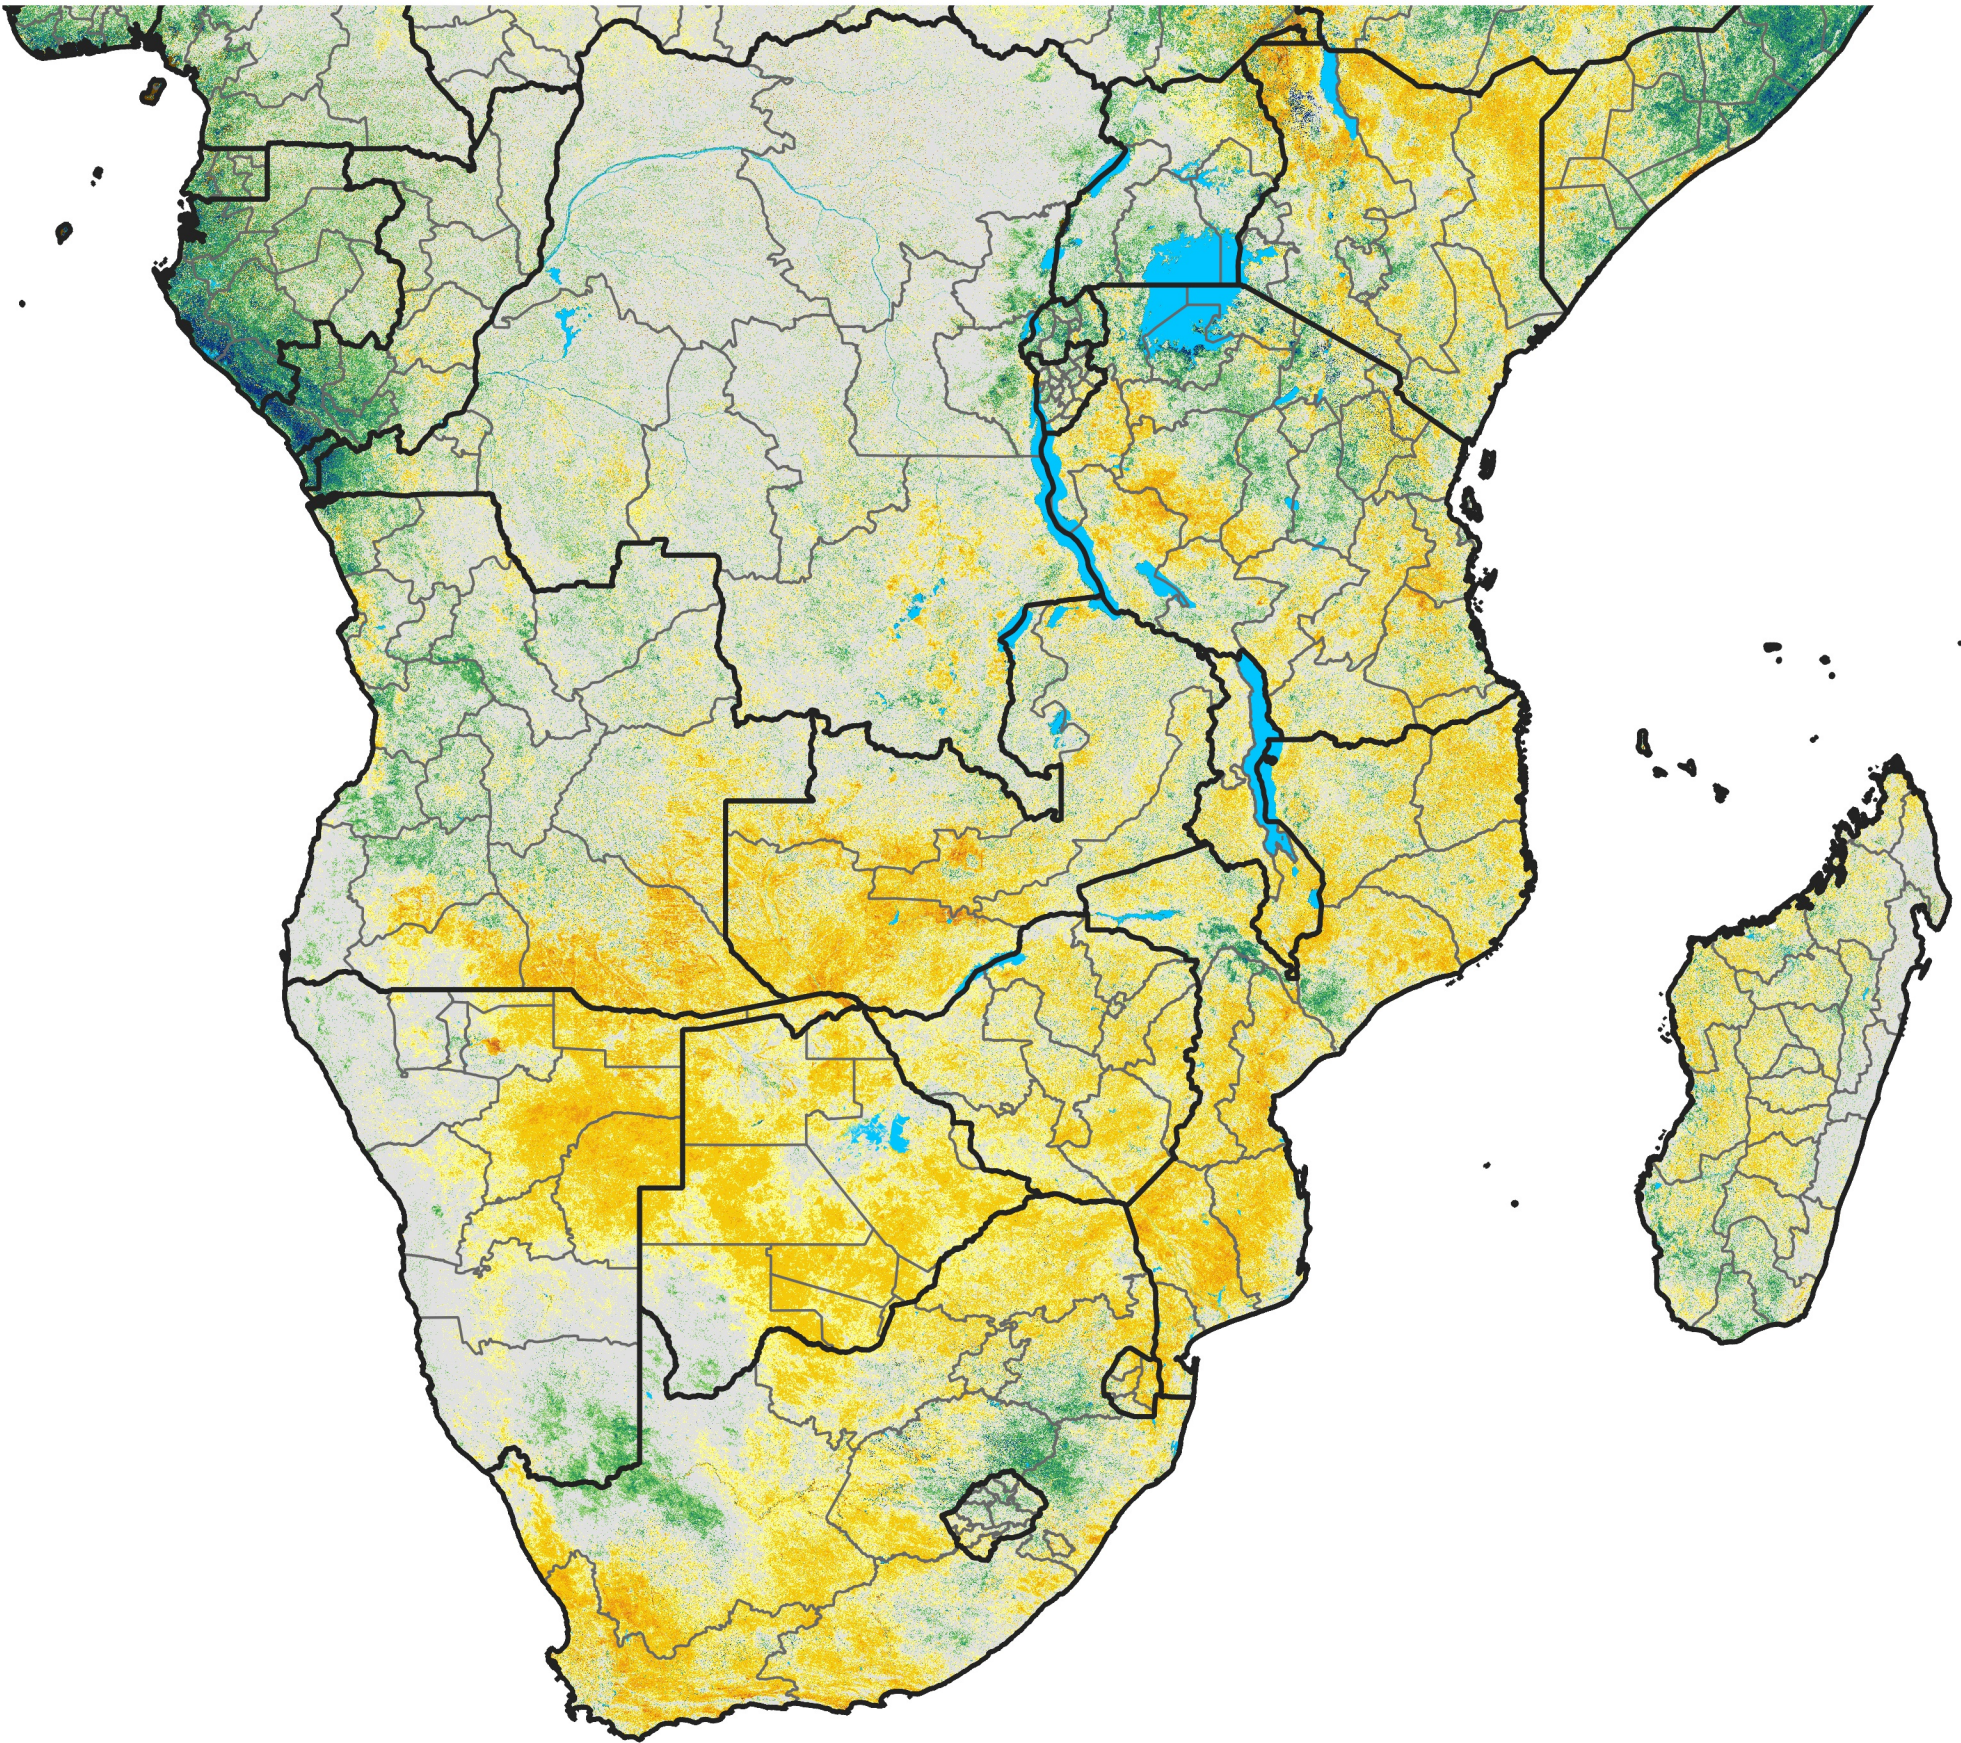

# Southern Africa

## Percent of Mean NDVI

2005 / mean (2003 - 2022)

Period 27 / September 21 - 30, 2005