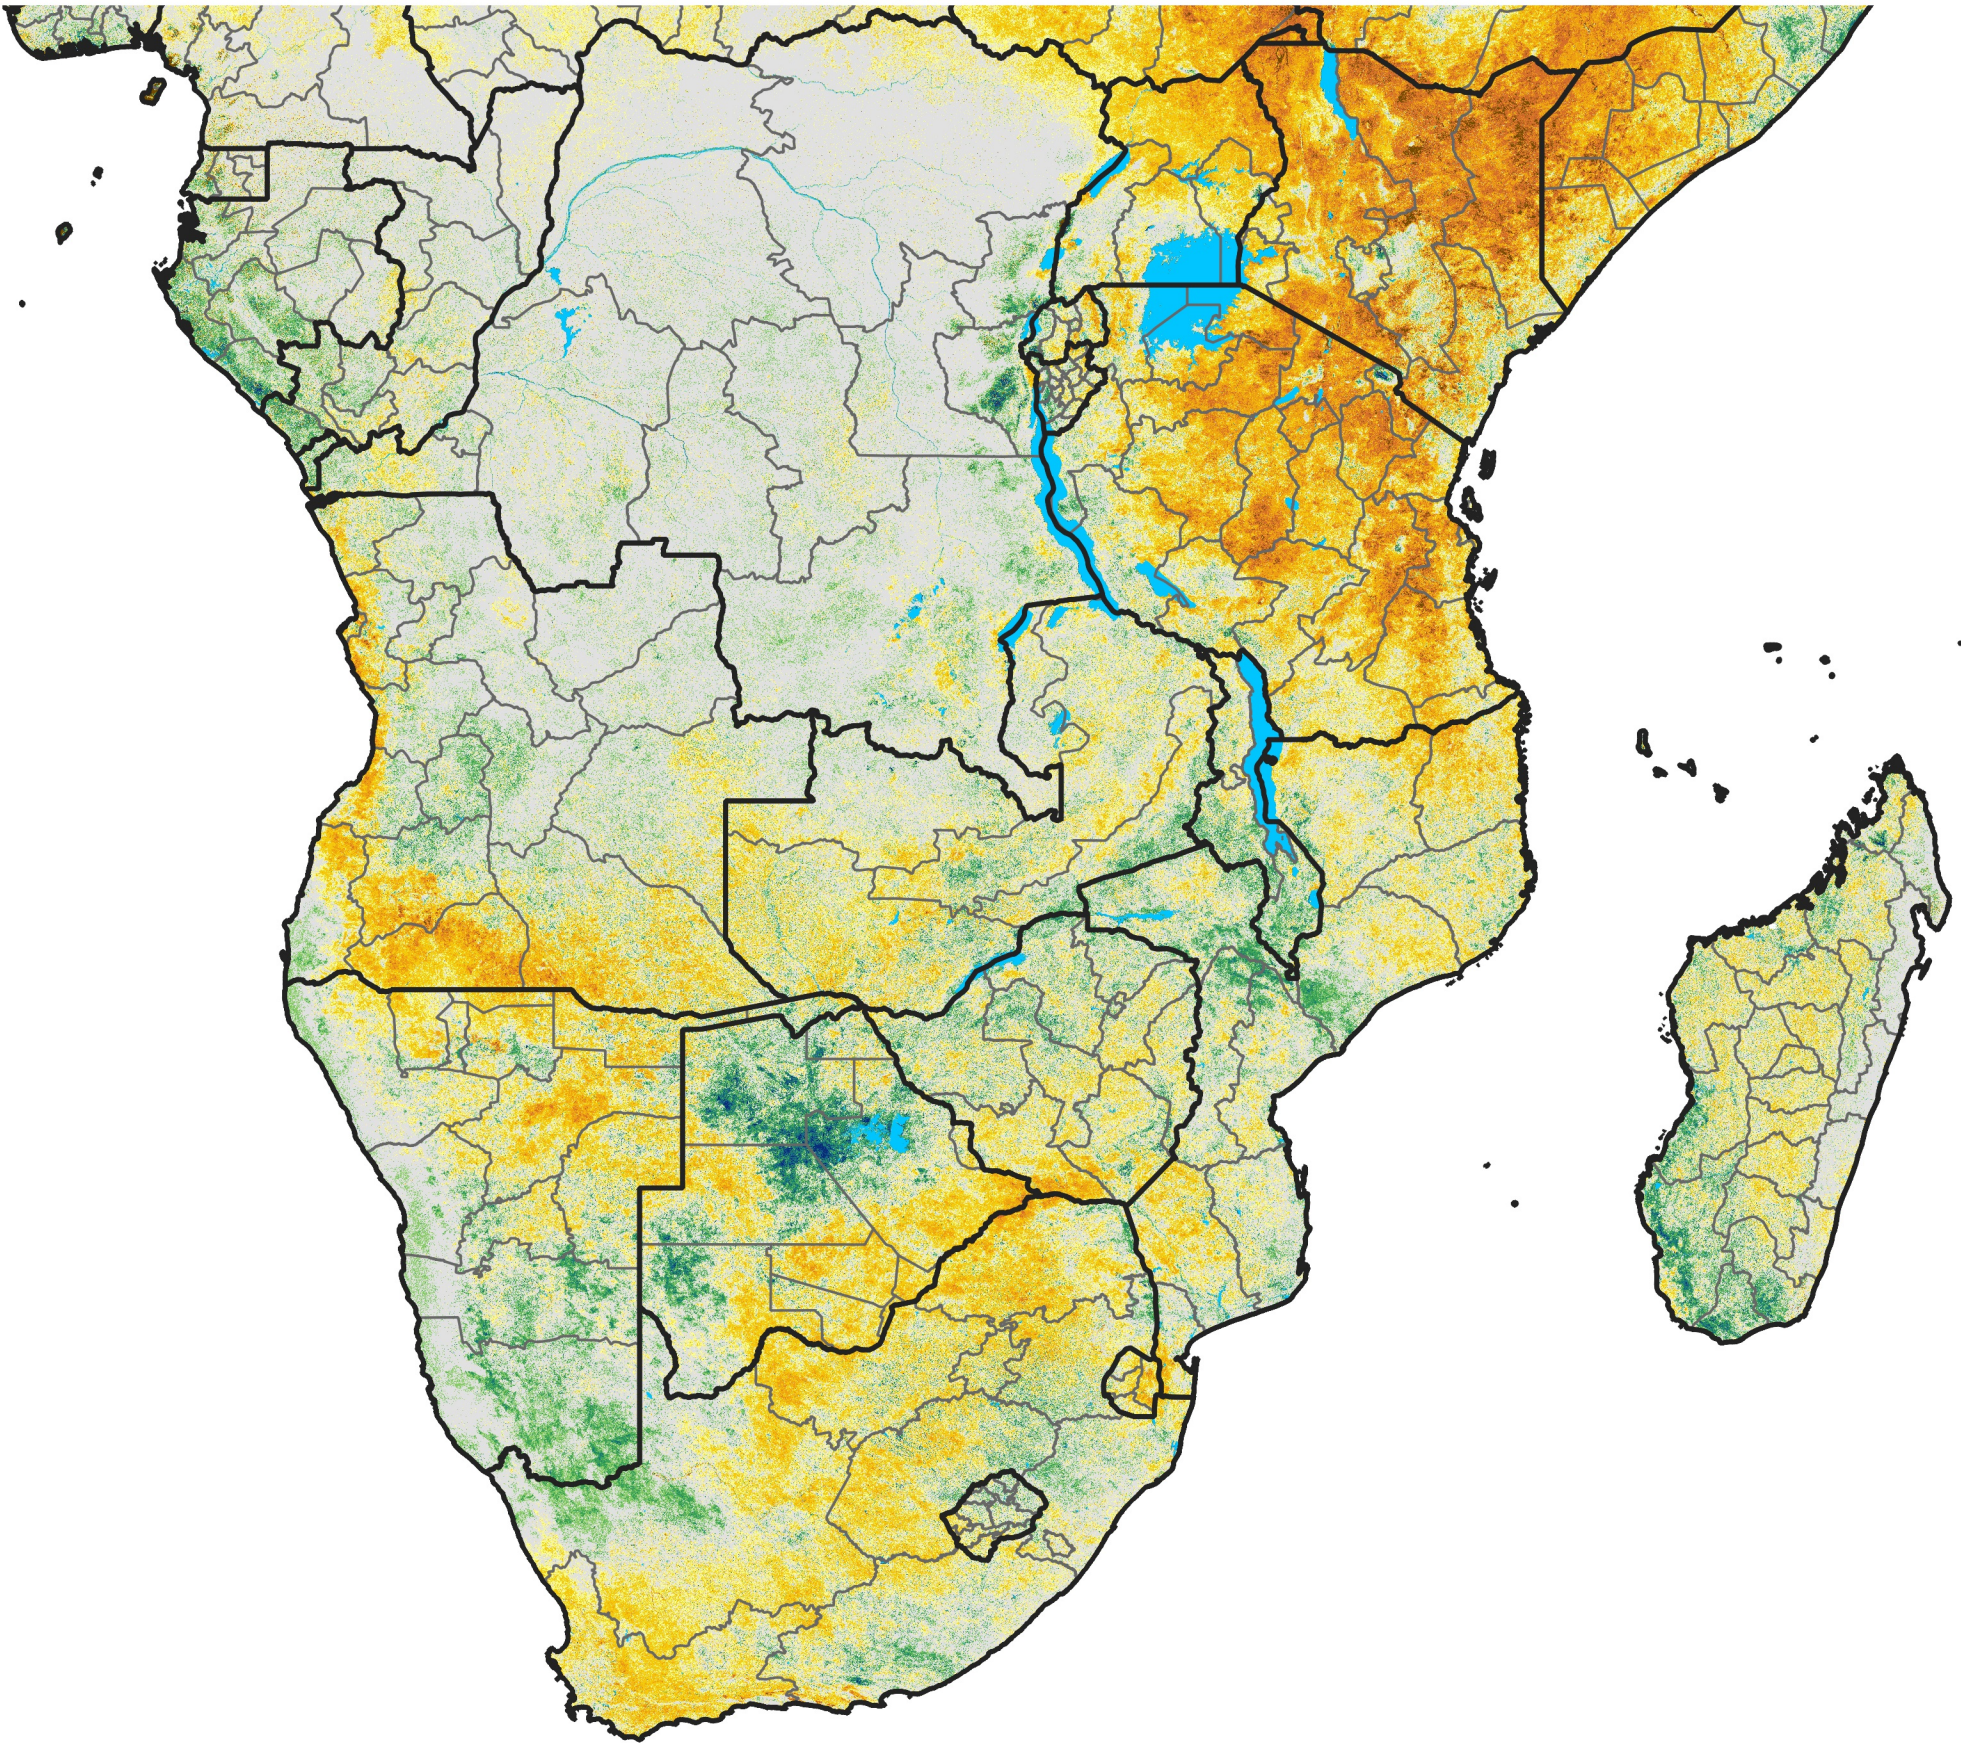

Southern Africa

Percent of Mean NDVI

2005 / mean (2003 - 2022)

Period 34 / December 01 - 10, 2005

Percent of Normal