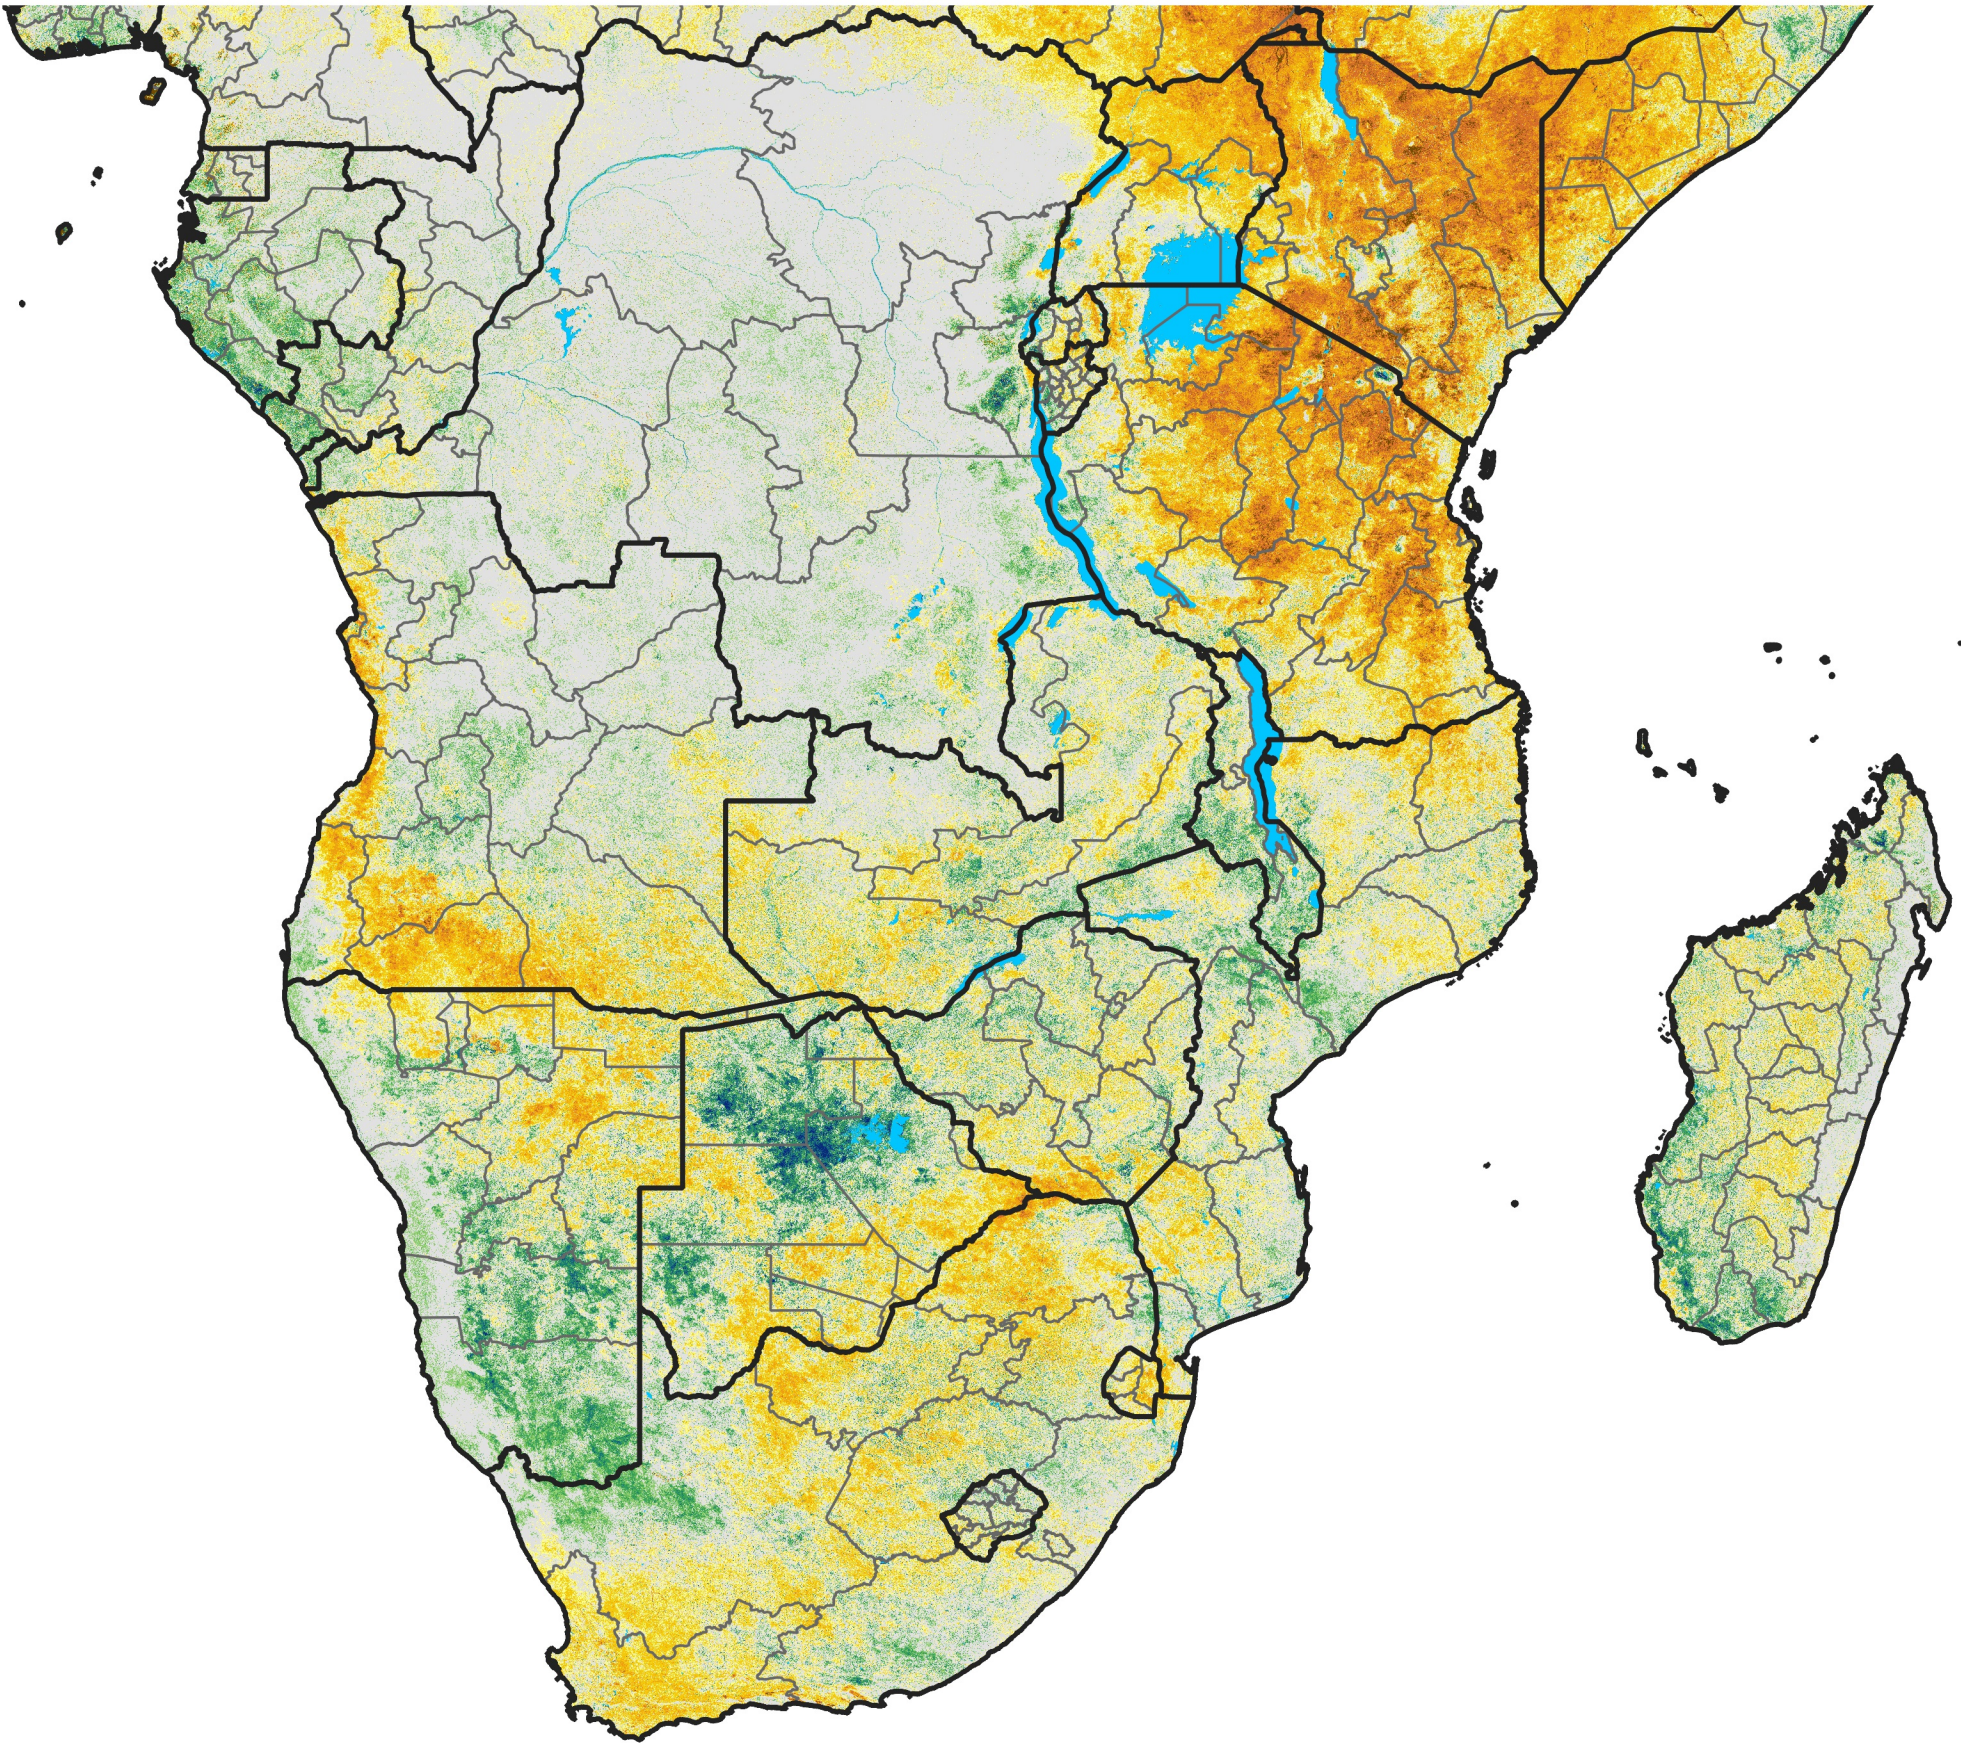

Southern Africa

Percent of Mean NDVI

2005 / mean (2003 - 2022)

Period 35 / December 11 - 20, 2005

Percent of Normal