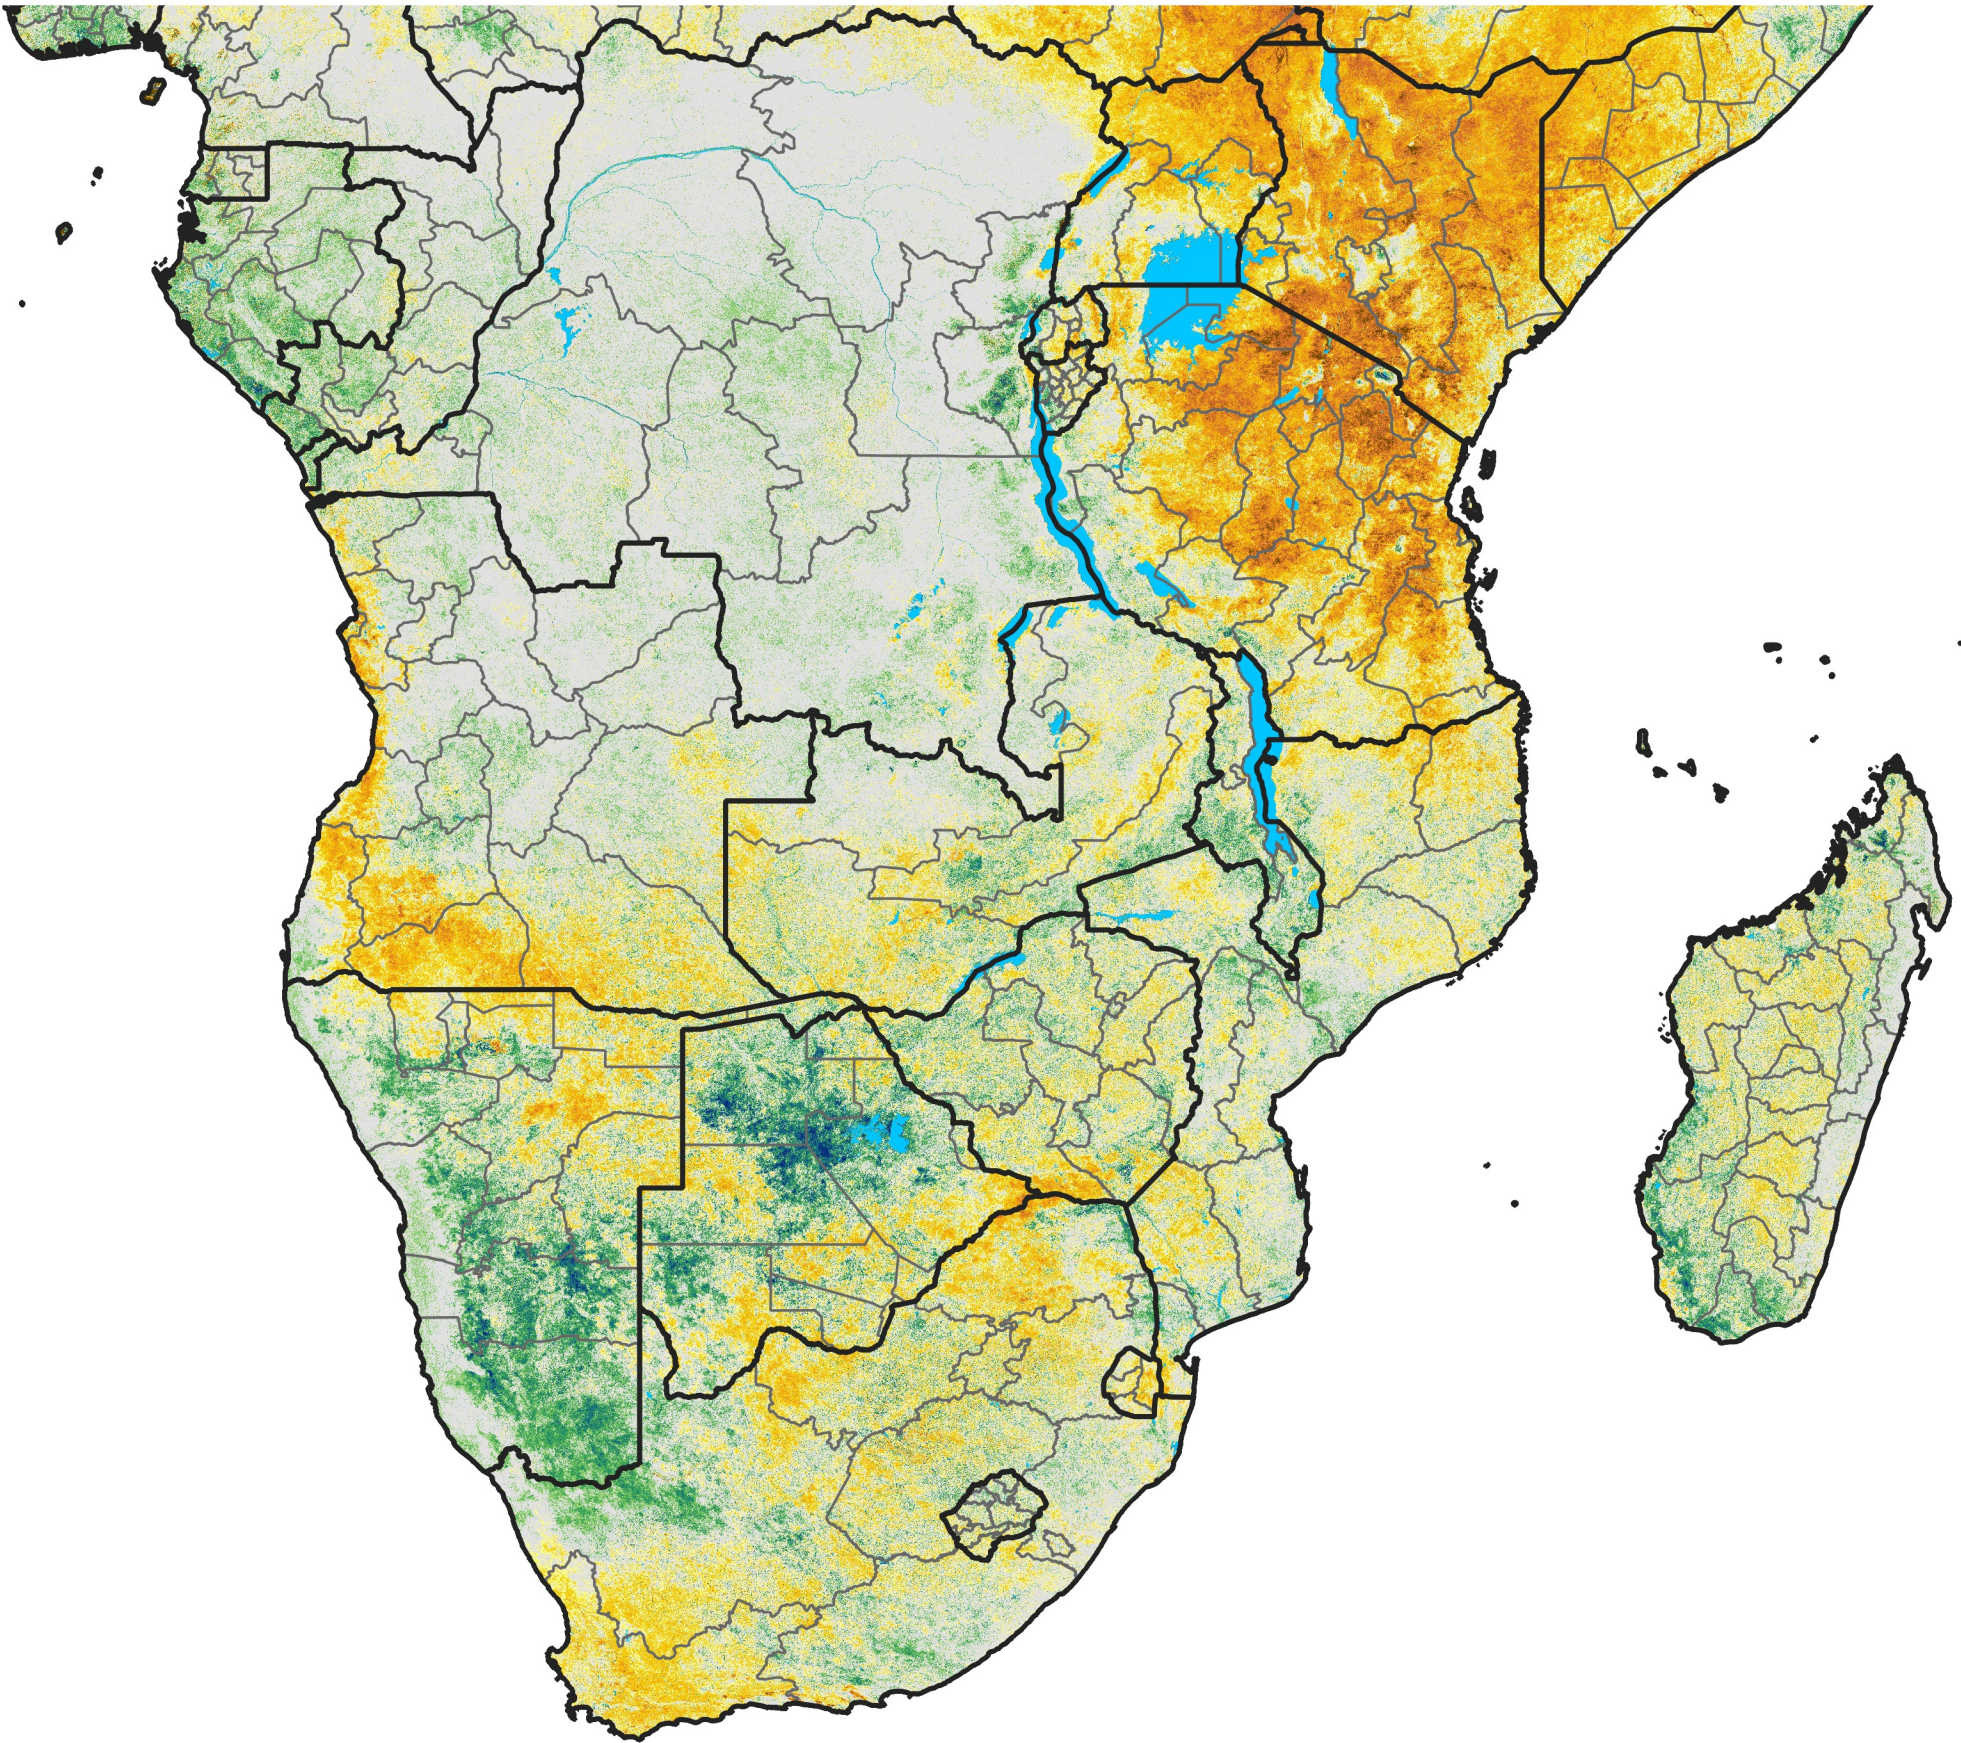

# Southern Africa

## Percent of Mean NDVI

2005 / mean (2003 - 2022)

Period 36 / December 21 - 31, 2005