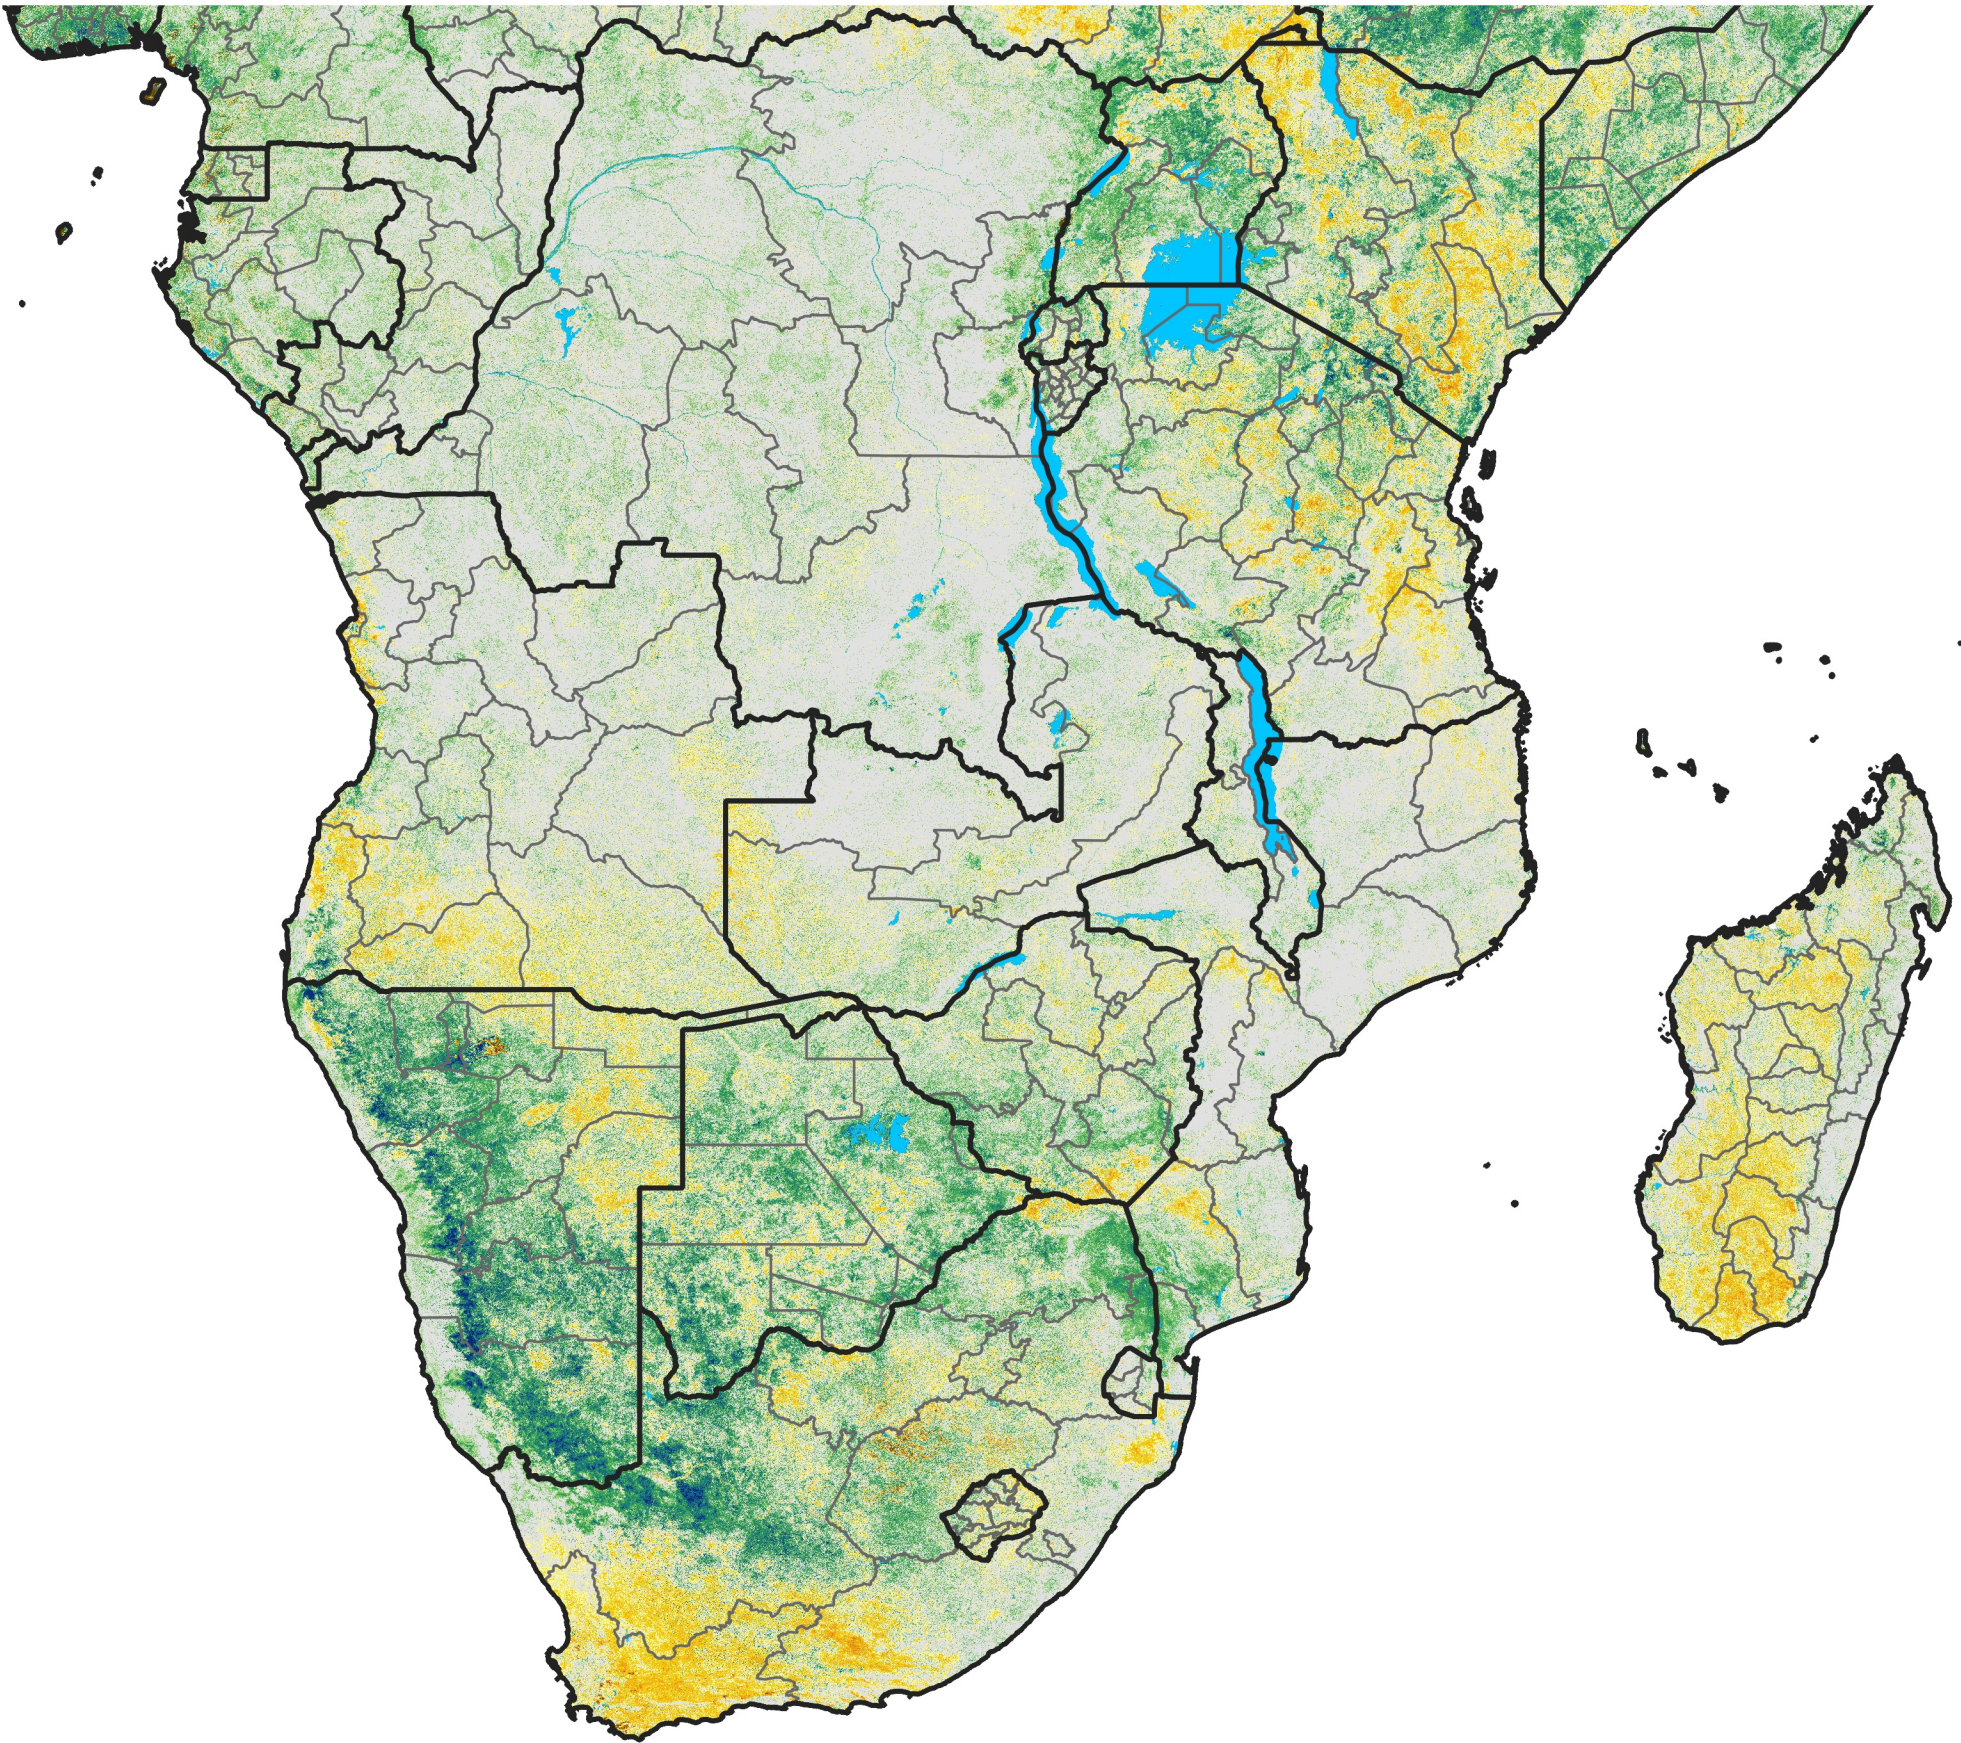

Southern Africa

Percent of Mean NDVI

2006 / mean (2003 - 2022)

Period 08 / March 11 - 20, 2006

Percent of Normal