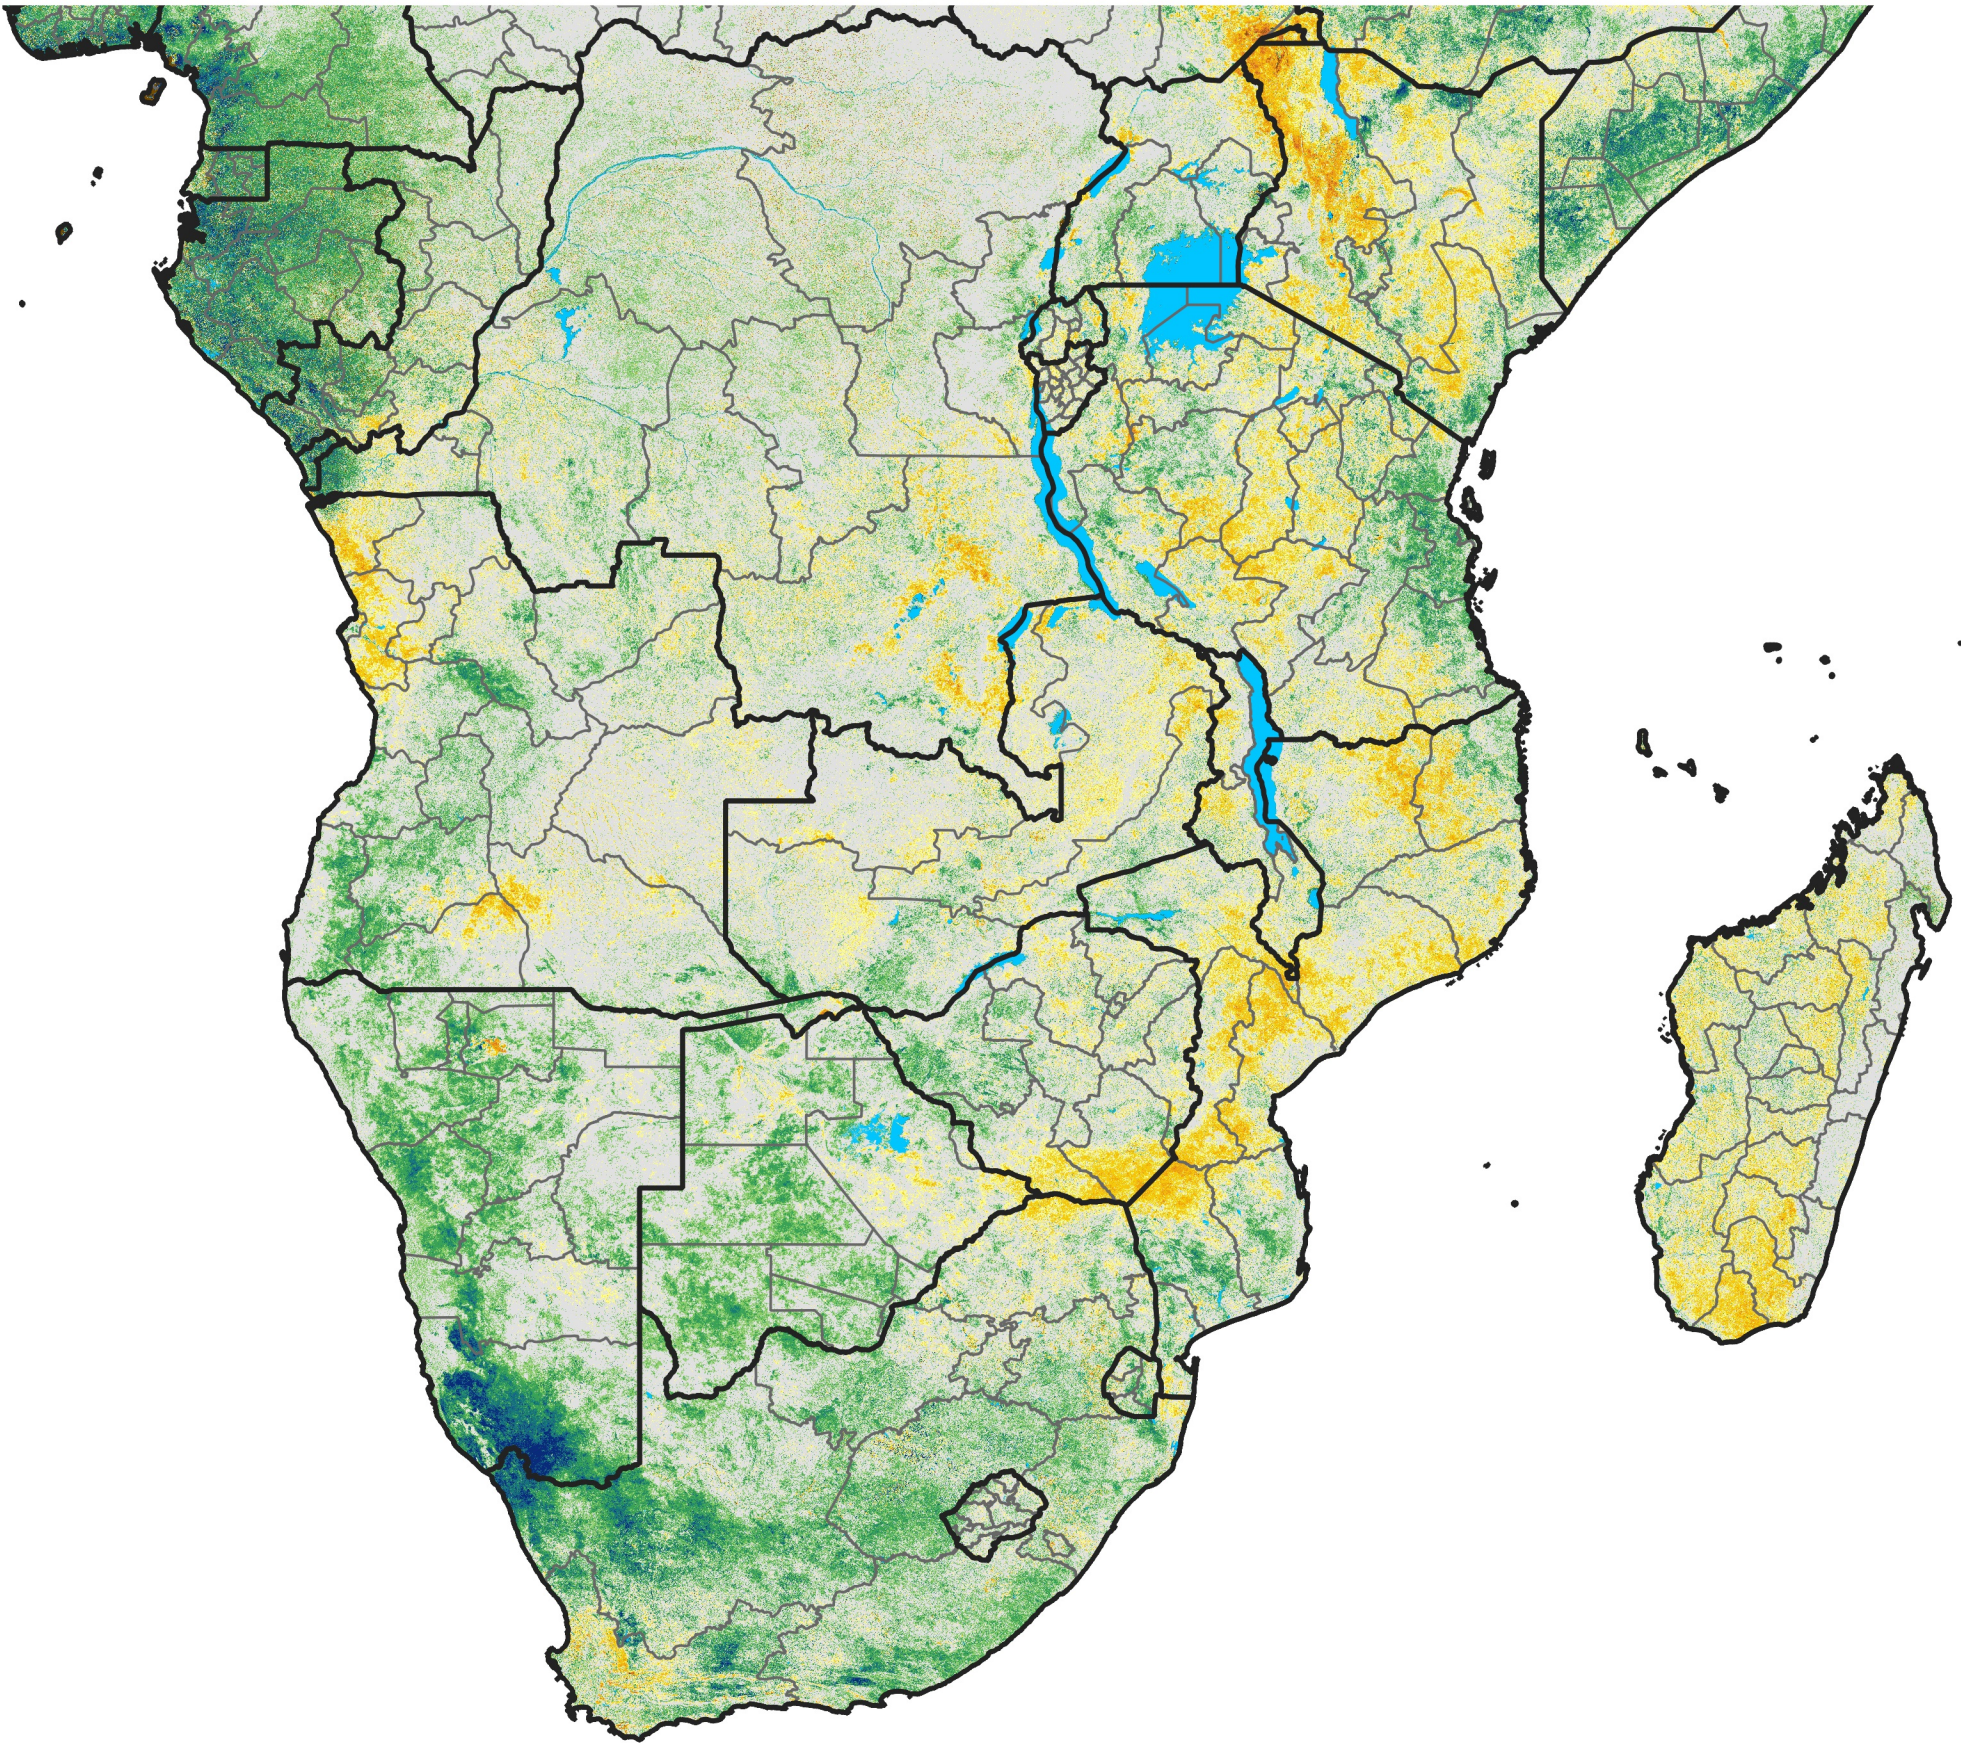

Southern Africa

Percent of Mean NDVI

2006 / mean (2003 - 2022)

Period 22 / August 01 - 10, 2006

Percent of Normal