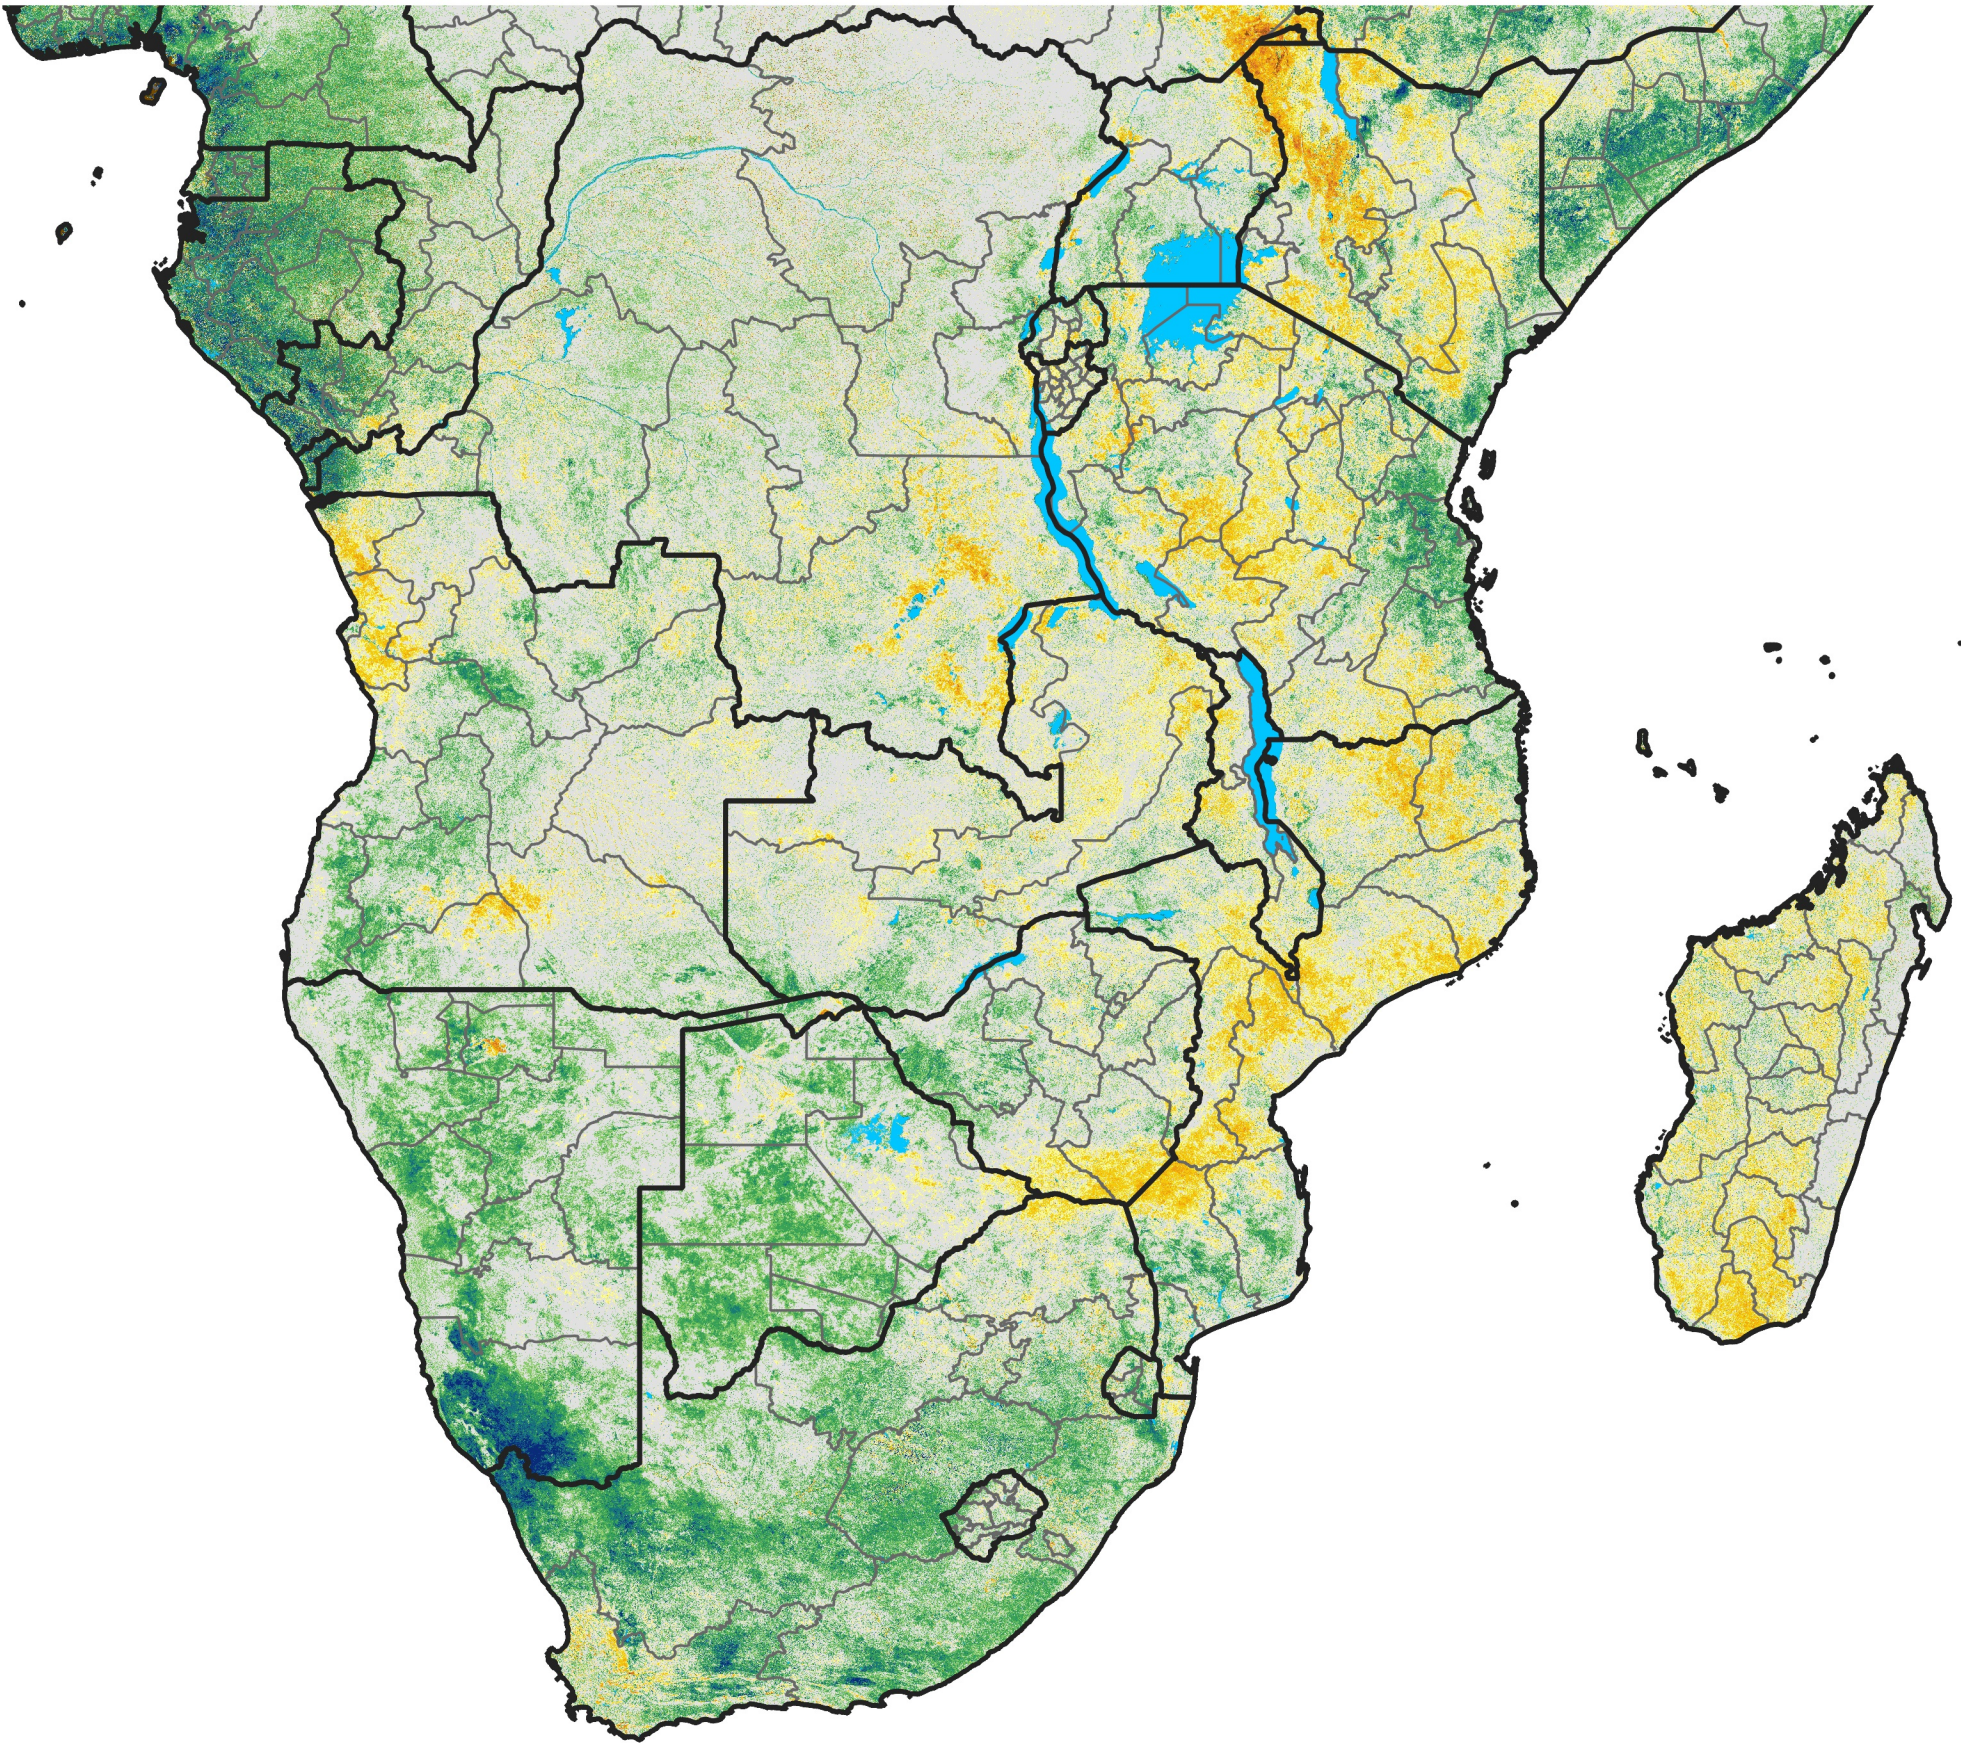

Southern Africa

Percent of Mean NDVI

2006 / mean (2003 - 2022)

Period 23 / August 11 - 20, 2006

Percent of Normal