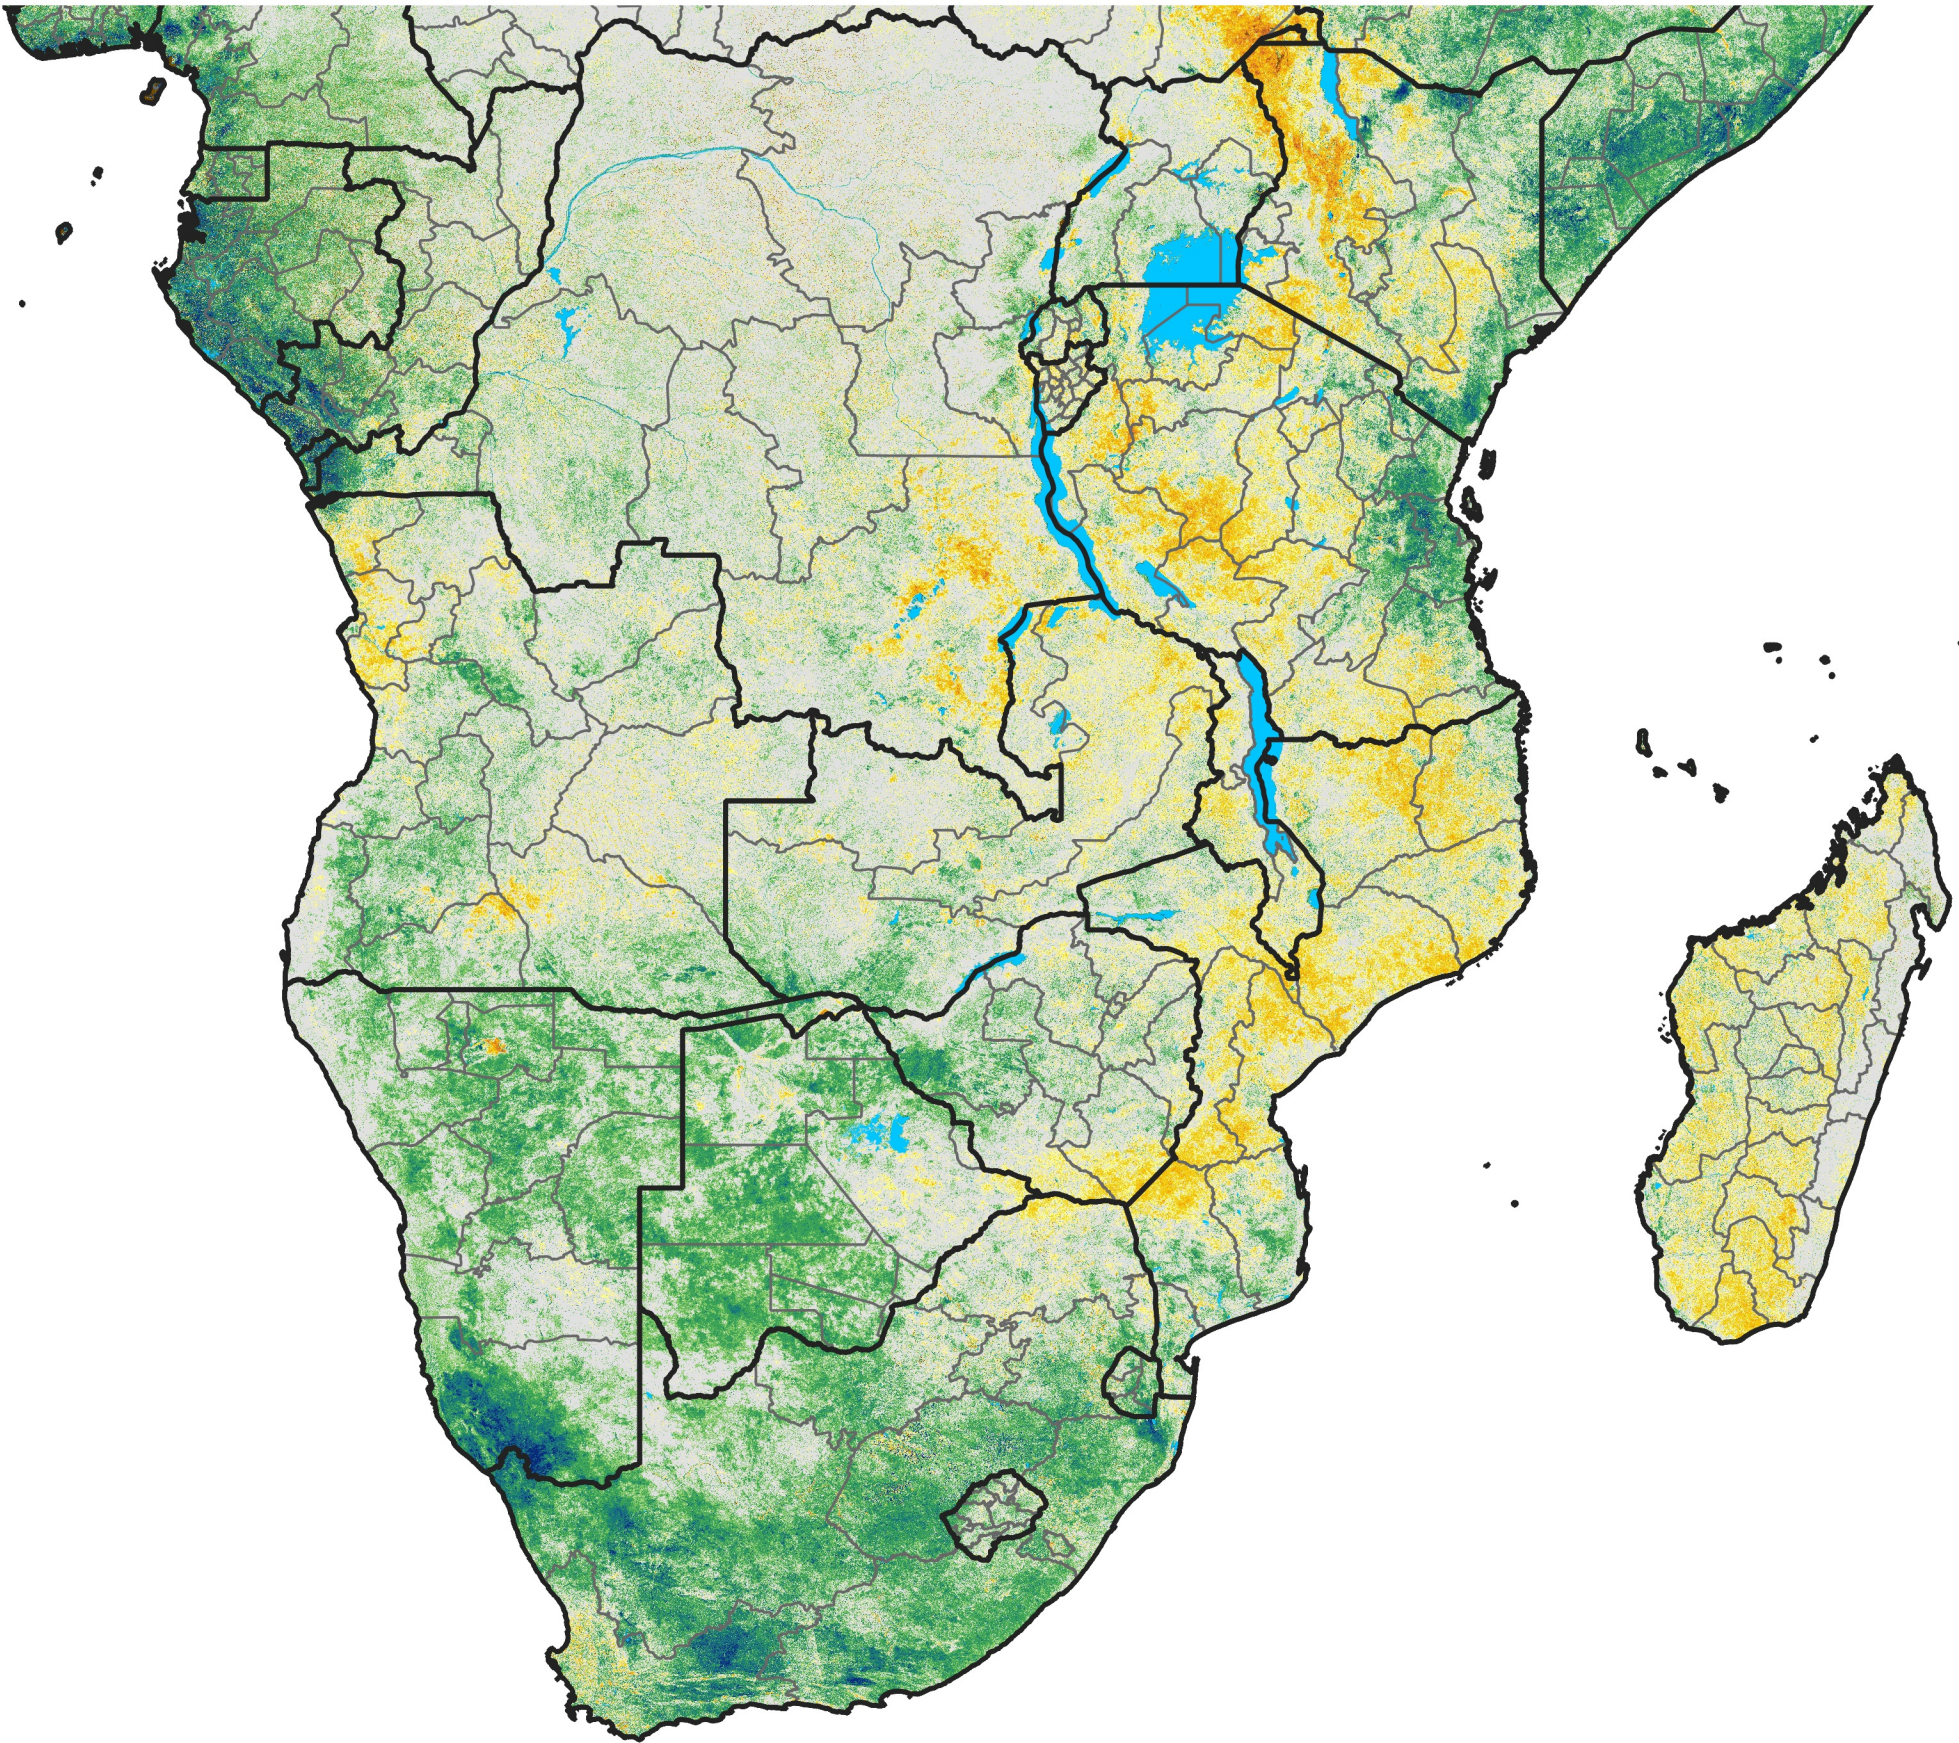

Southern Africa

Percent of Mean NDVI

2006 / mean (2003 - 2022)

Period 25 / September 01 - 10, 2006

Percent of Normal