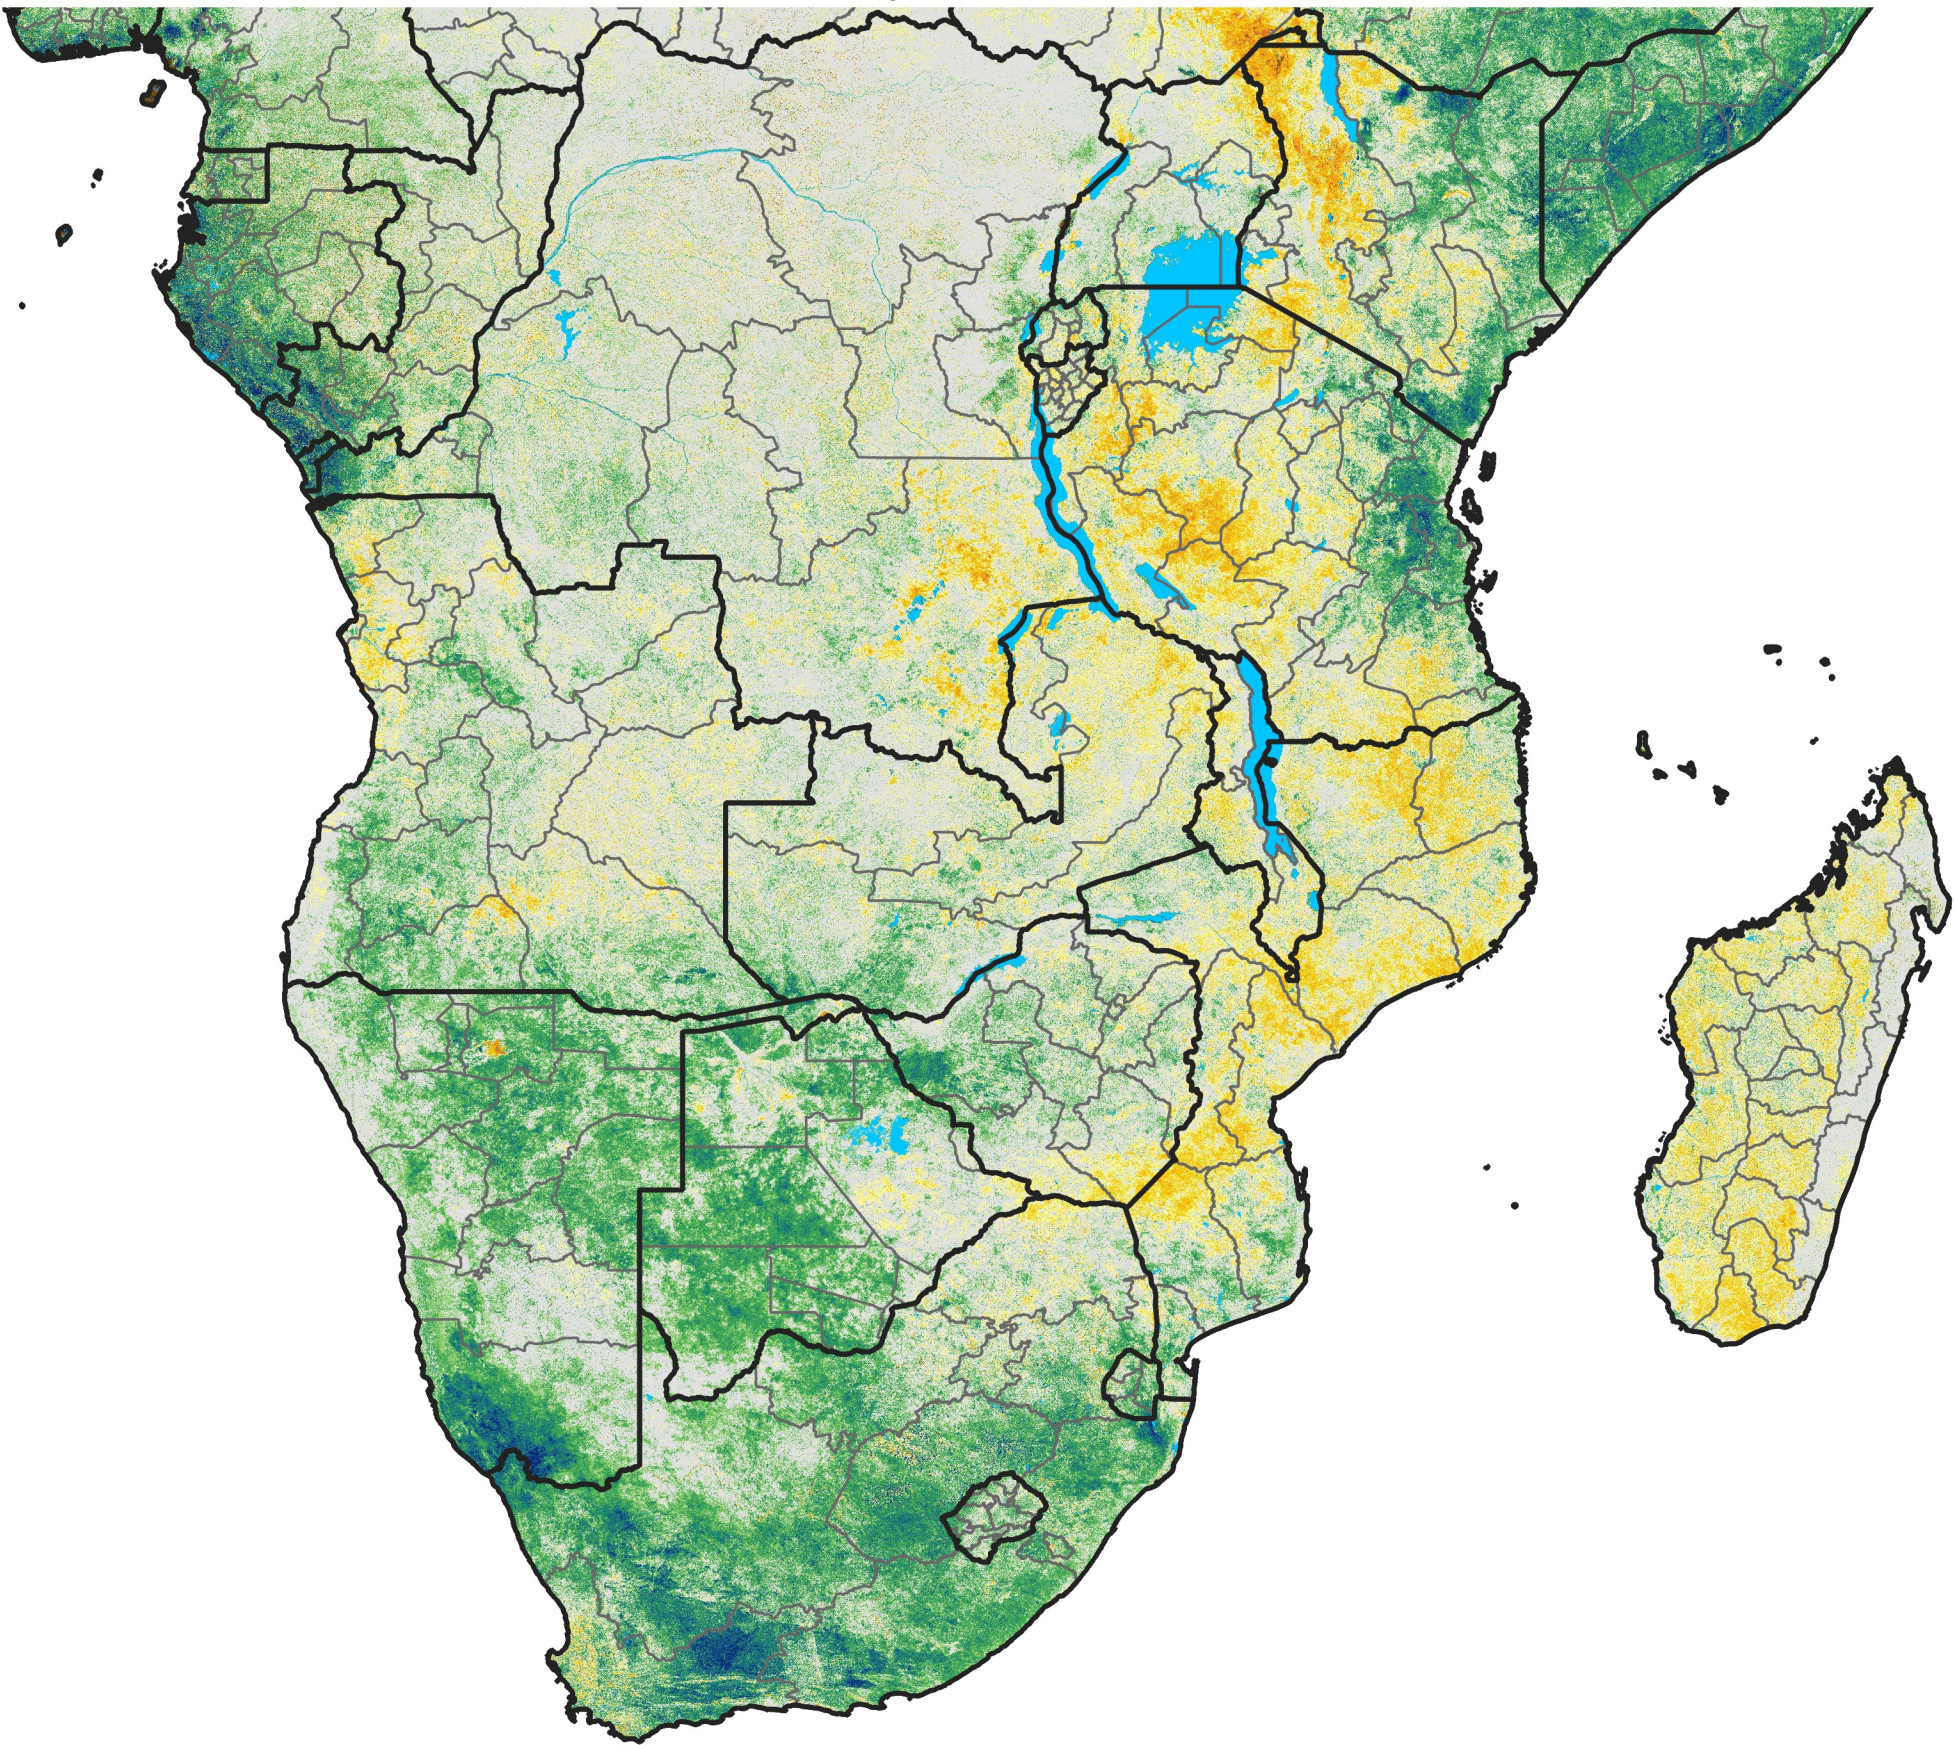

Southern Africa

Percent of Mean NDVI

2006 / mean (2003 - 2022)

Period 26 / September 11 - 20, 2006

Percent of Normal