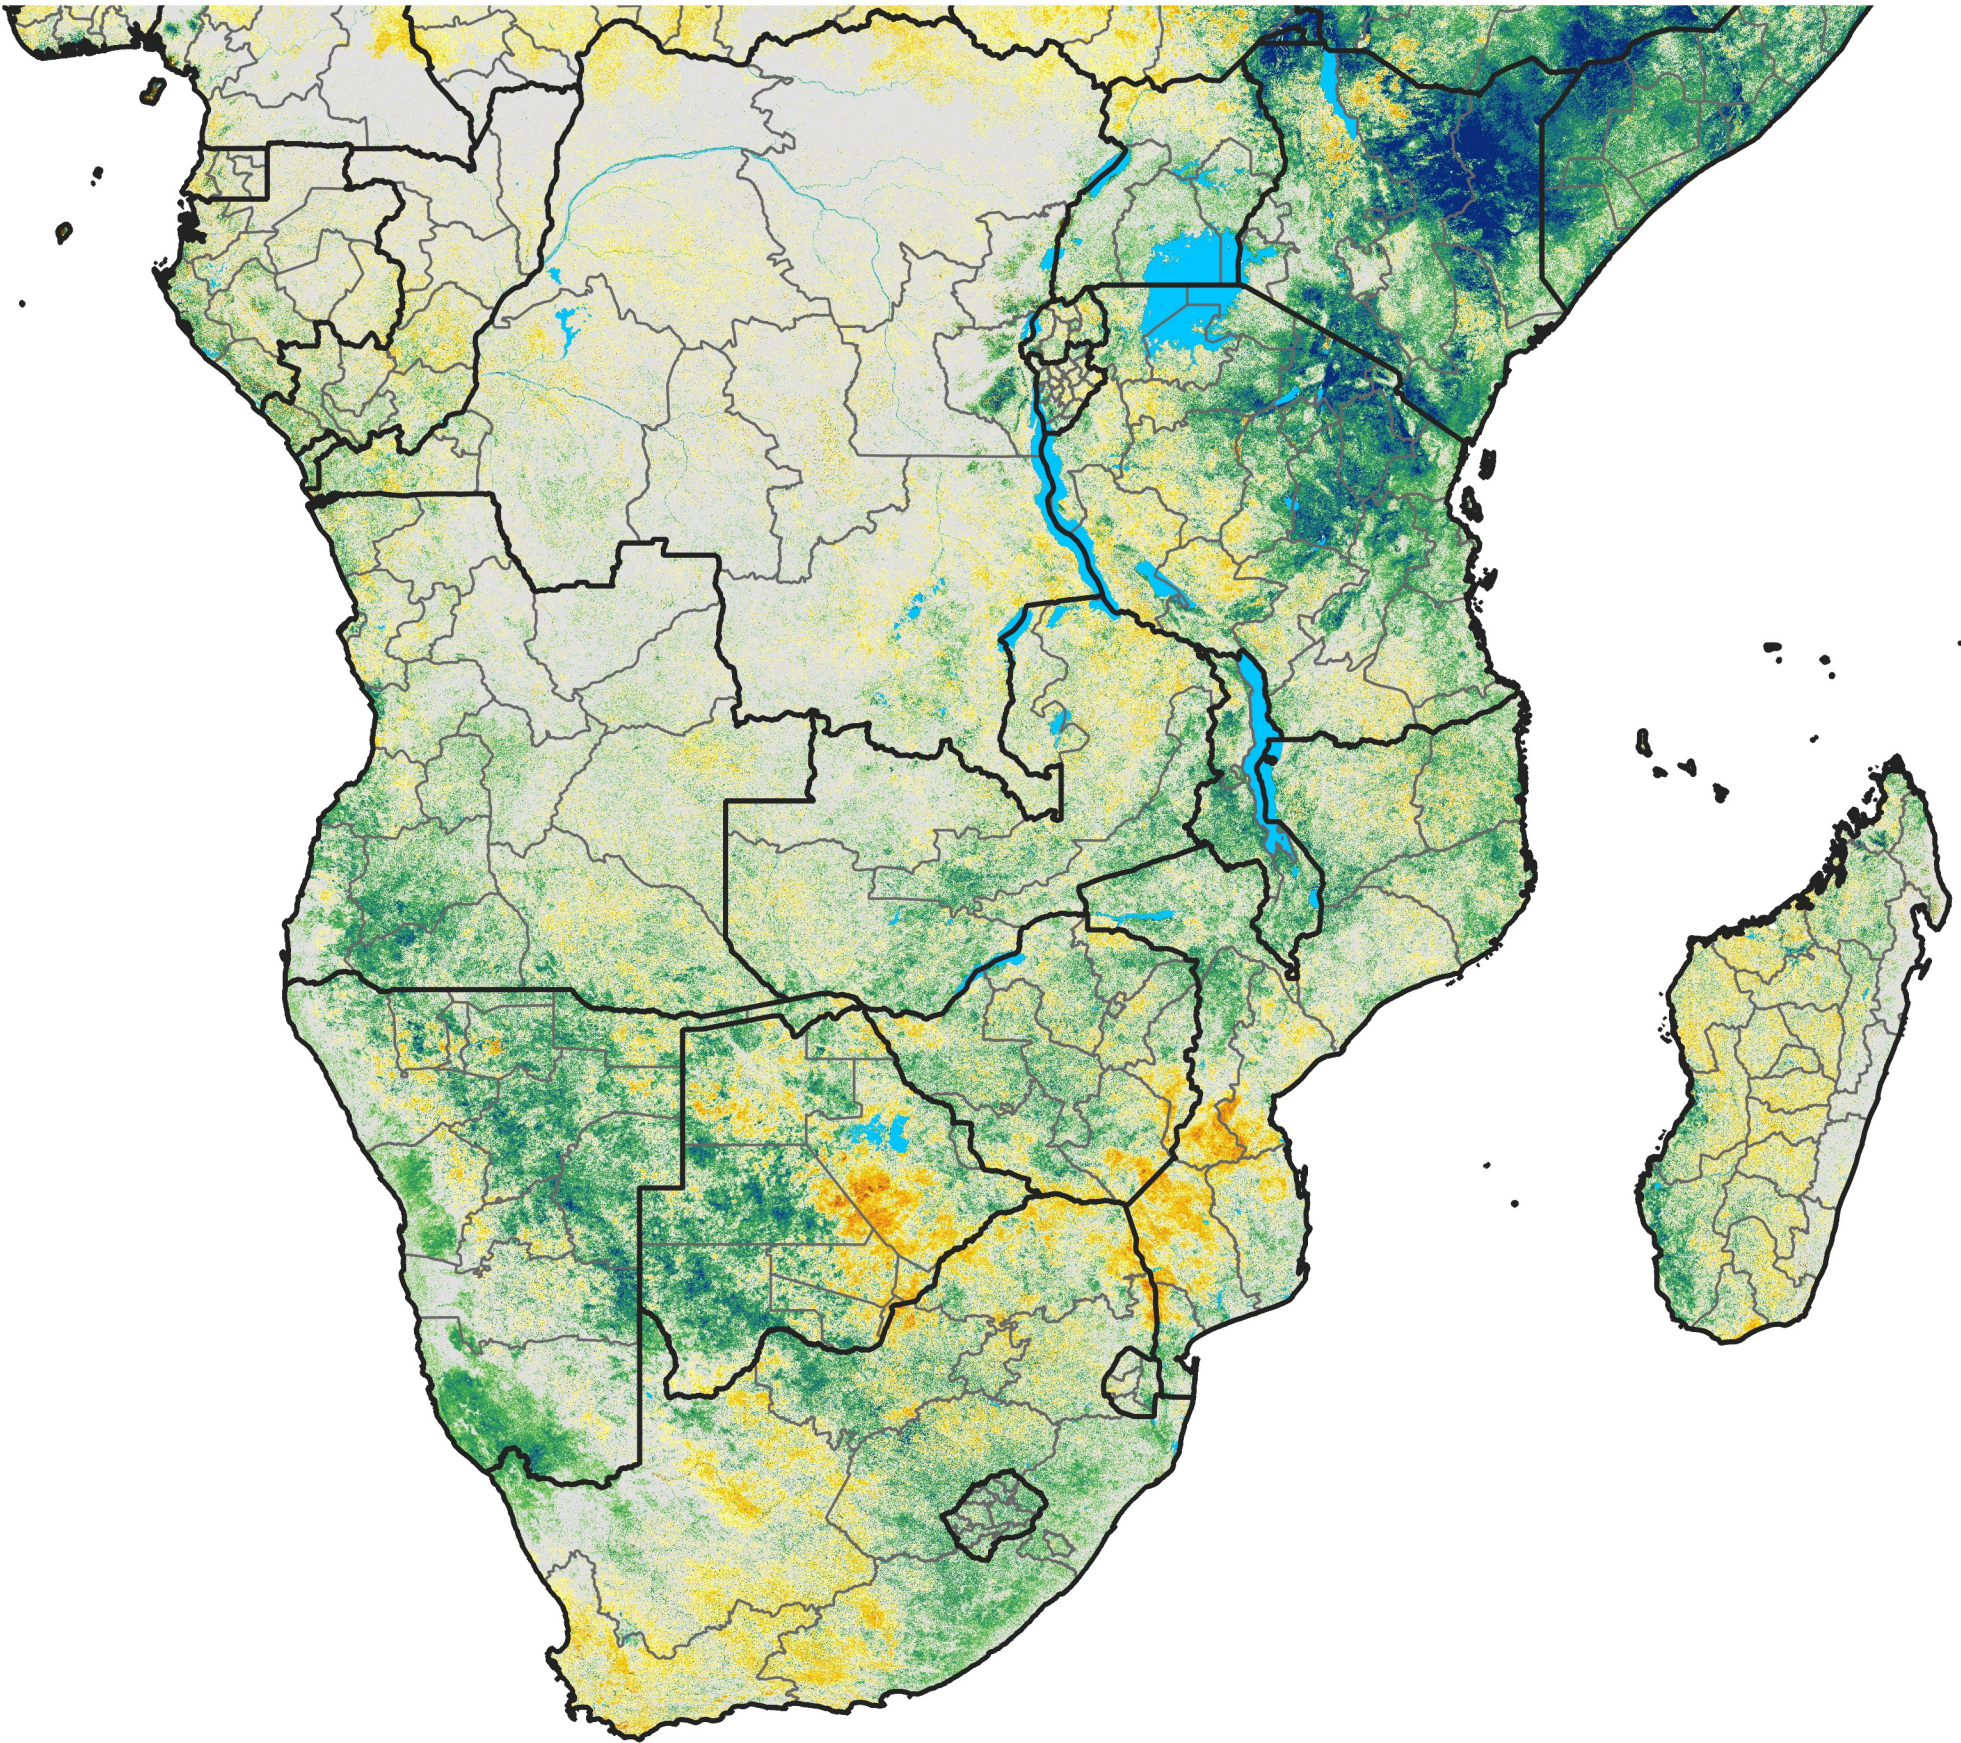

Southern Africa

Percent of Mean NDVI

2006 / mean (2003 - 2022)

Period 34 / December 01 - 10, 2006

Percent of Normal