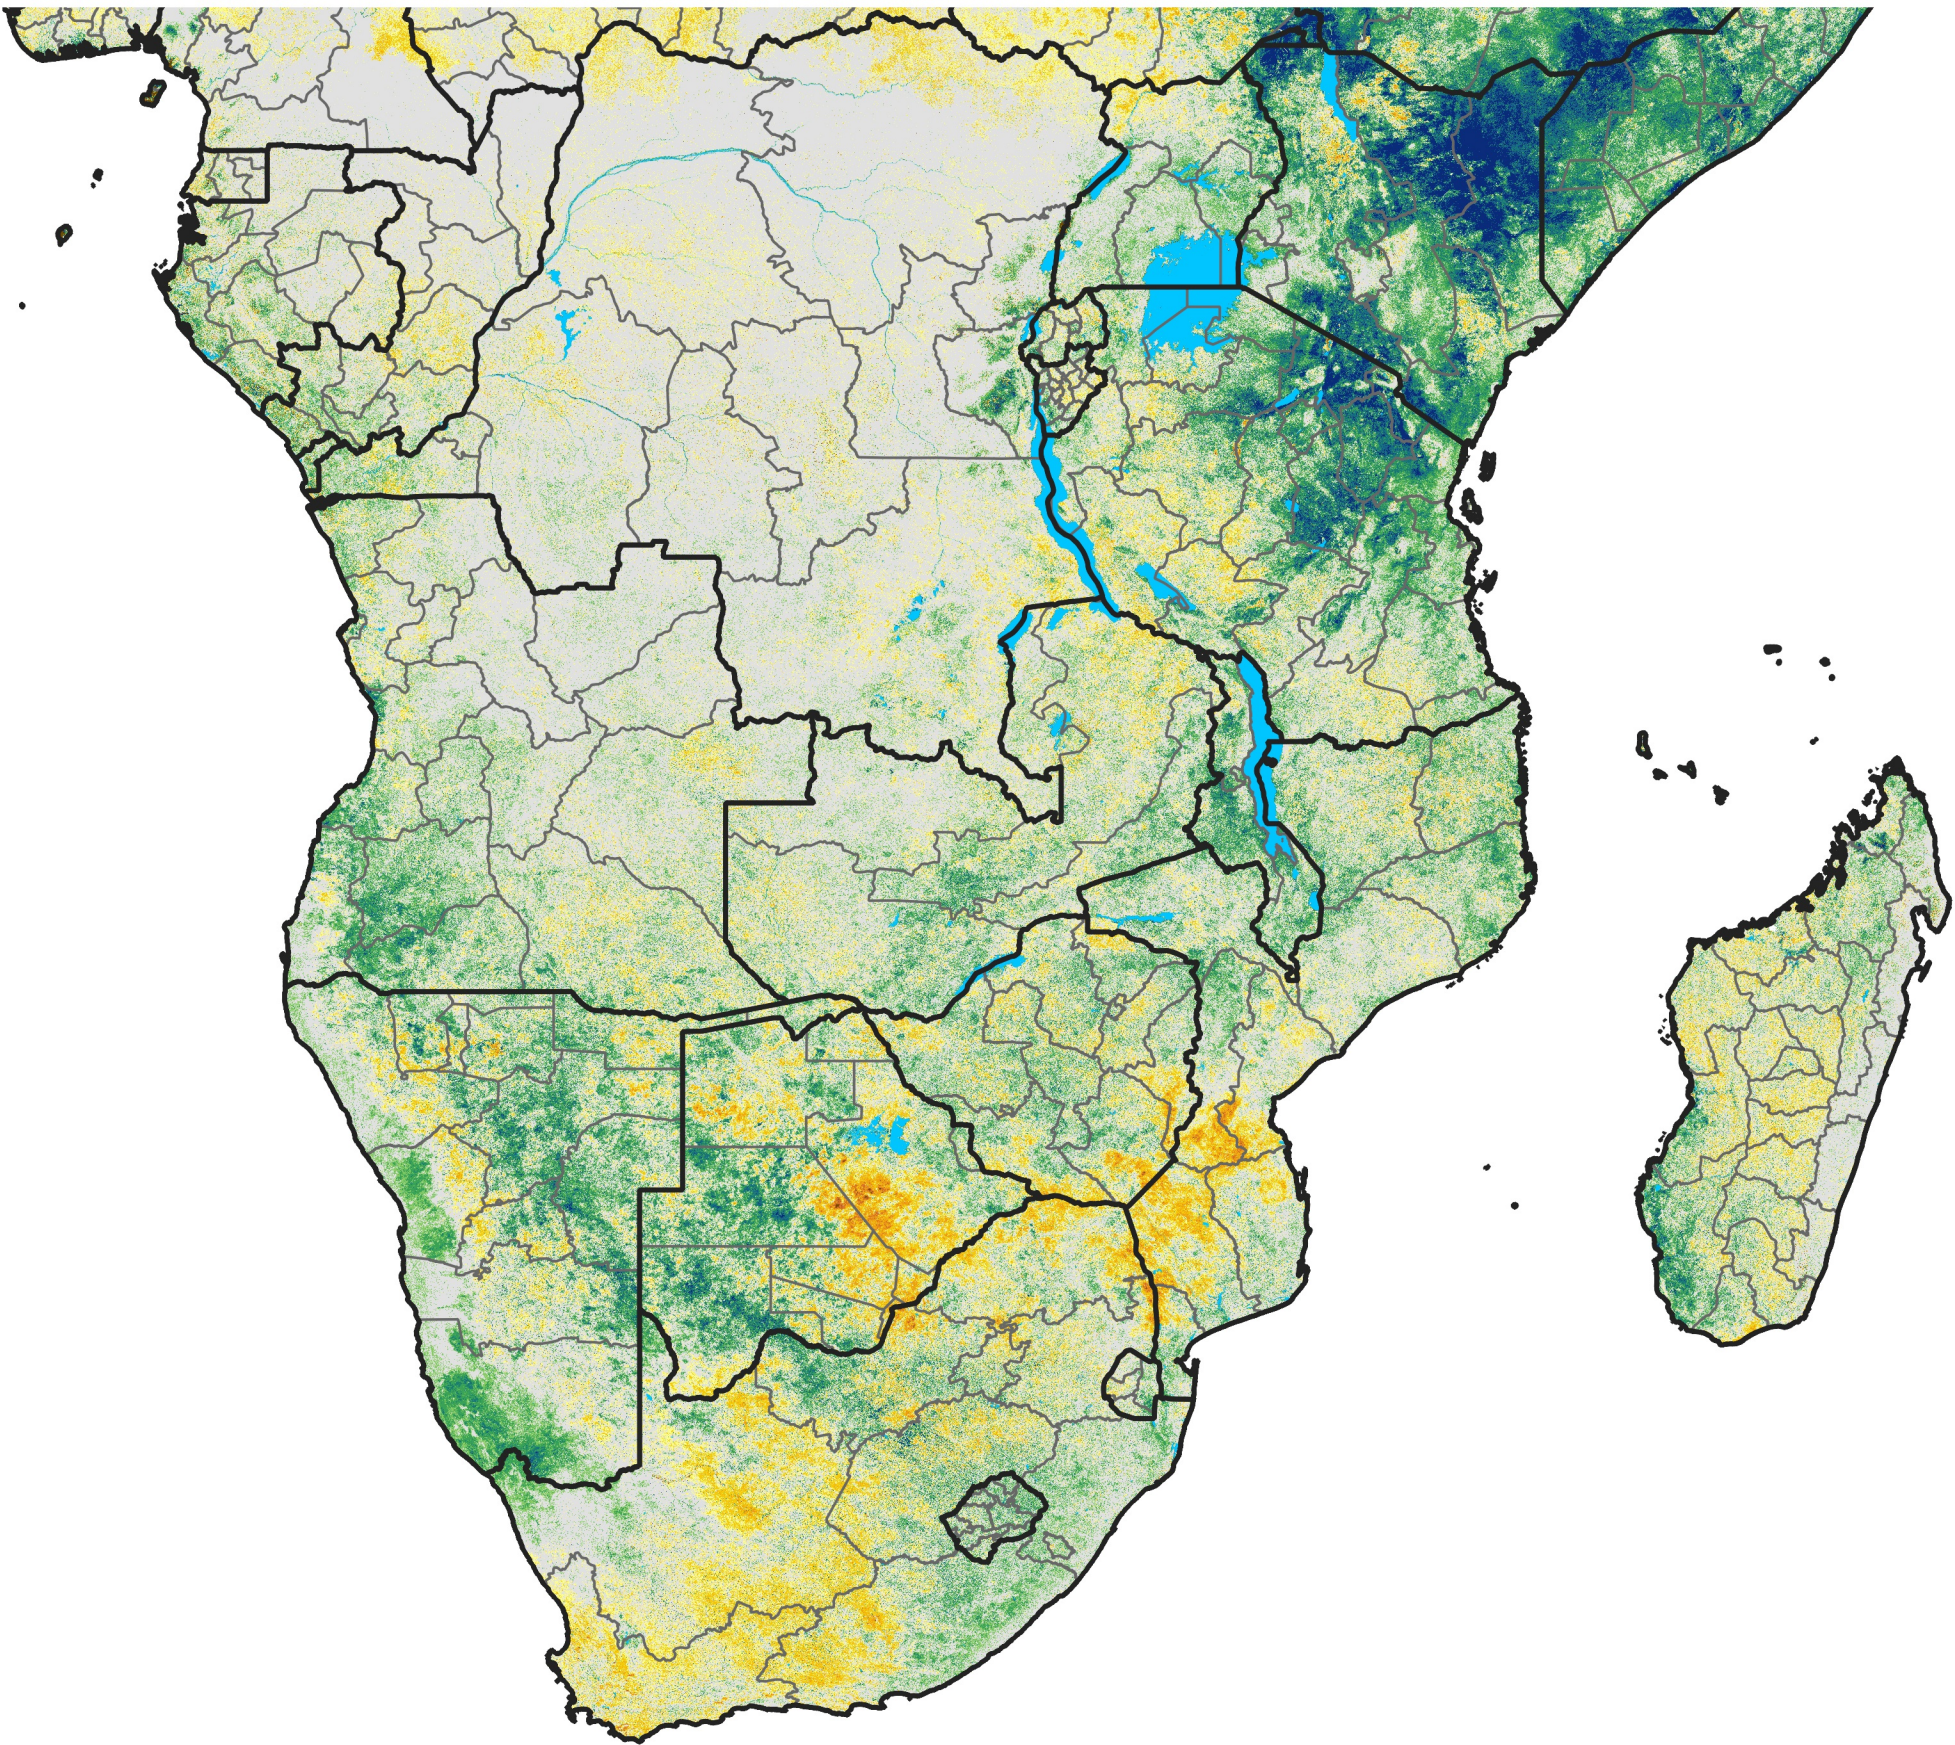

Southern Africa

Percent of Mean NDVI

2006 / mean (2003 - 2022)

Period 35 / December 11 - 20, 2006

Percent of Normal