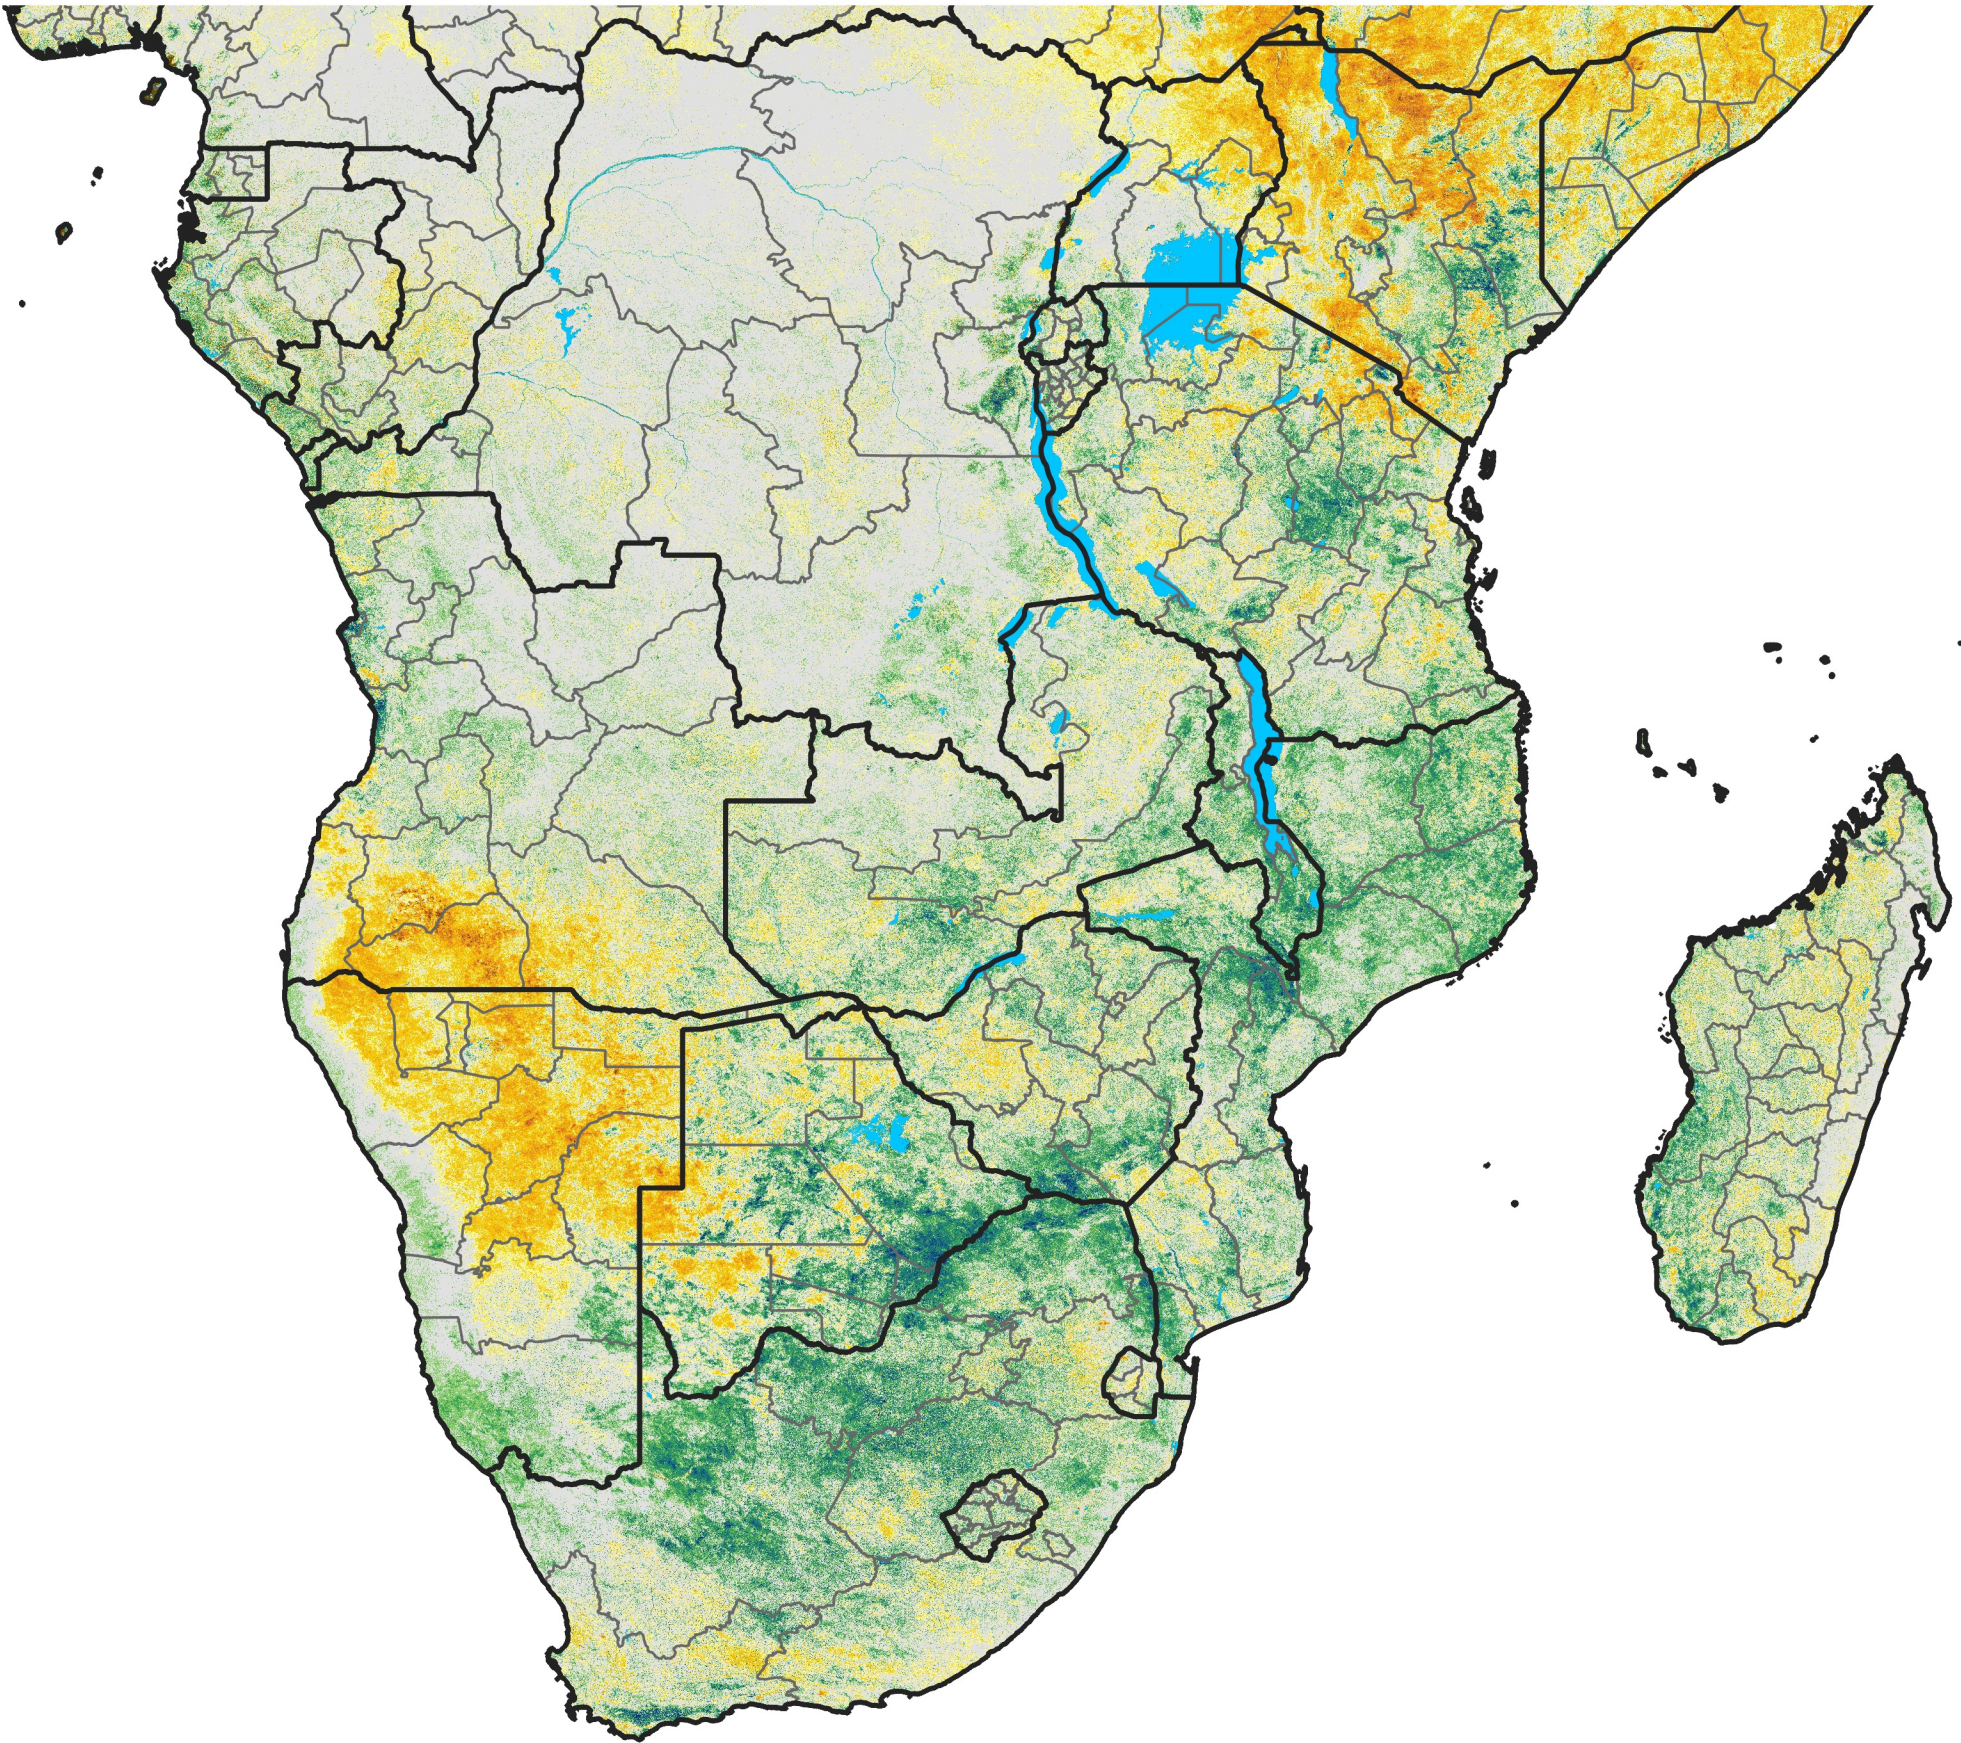

Southern Africa

Percent of Mean NDVI

2007 / mean (2003 - 2022)

Period 34 / December 01 - 10, 2007

Percent of Normal