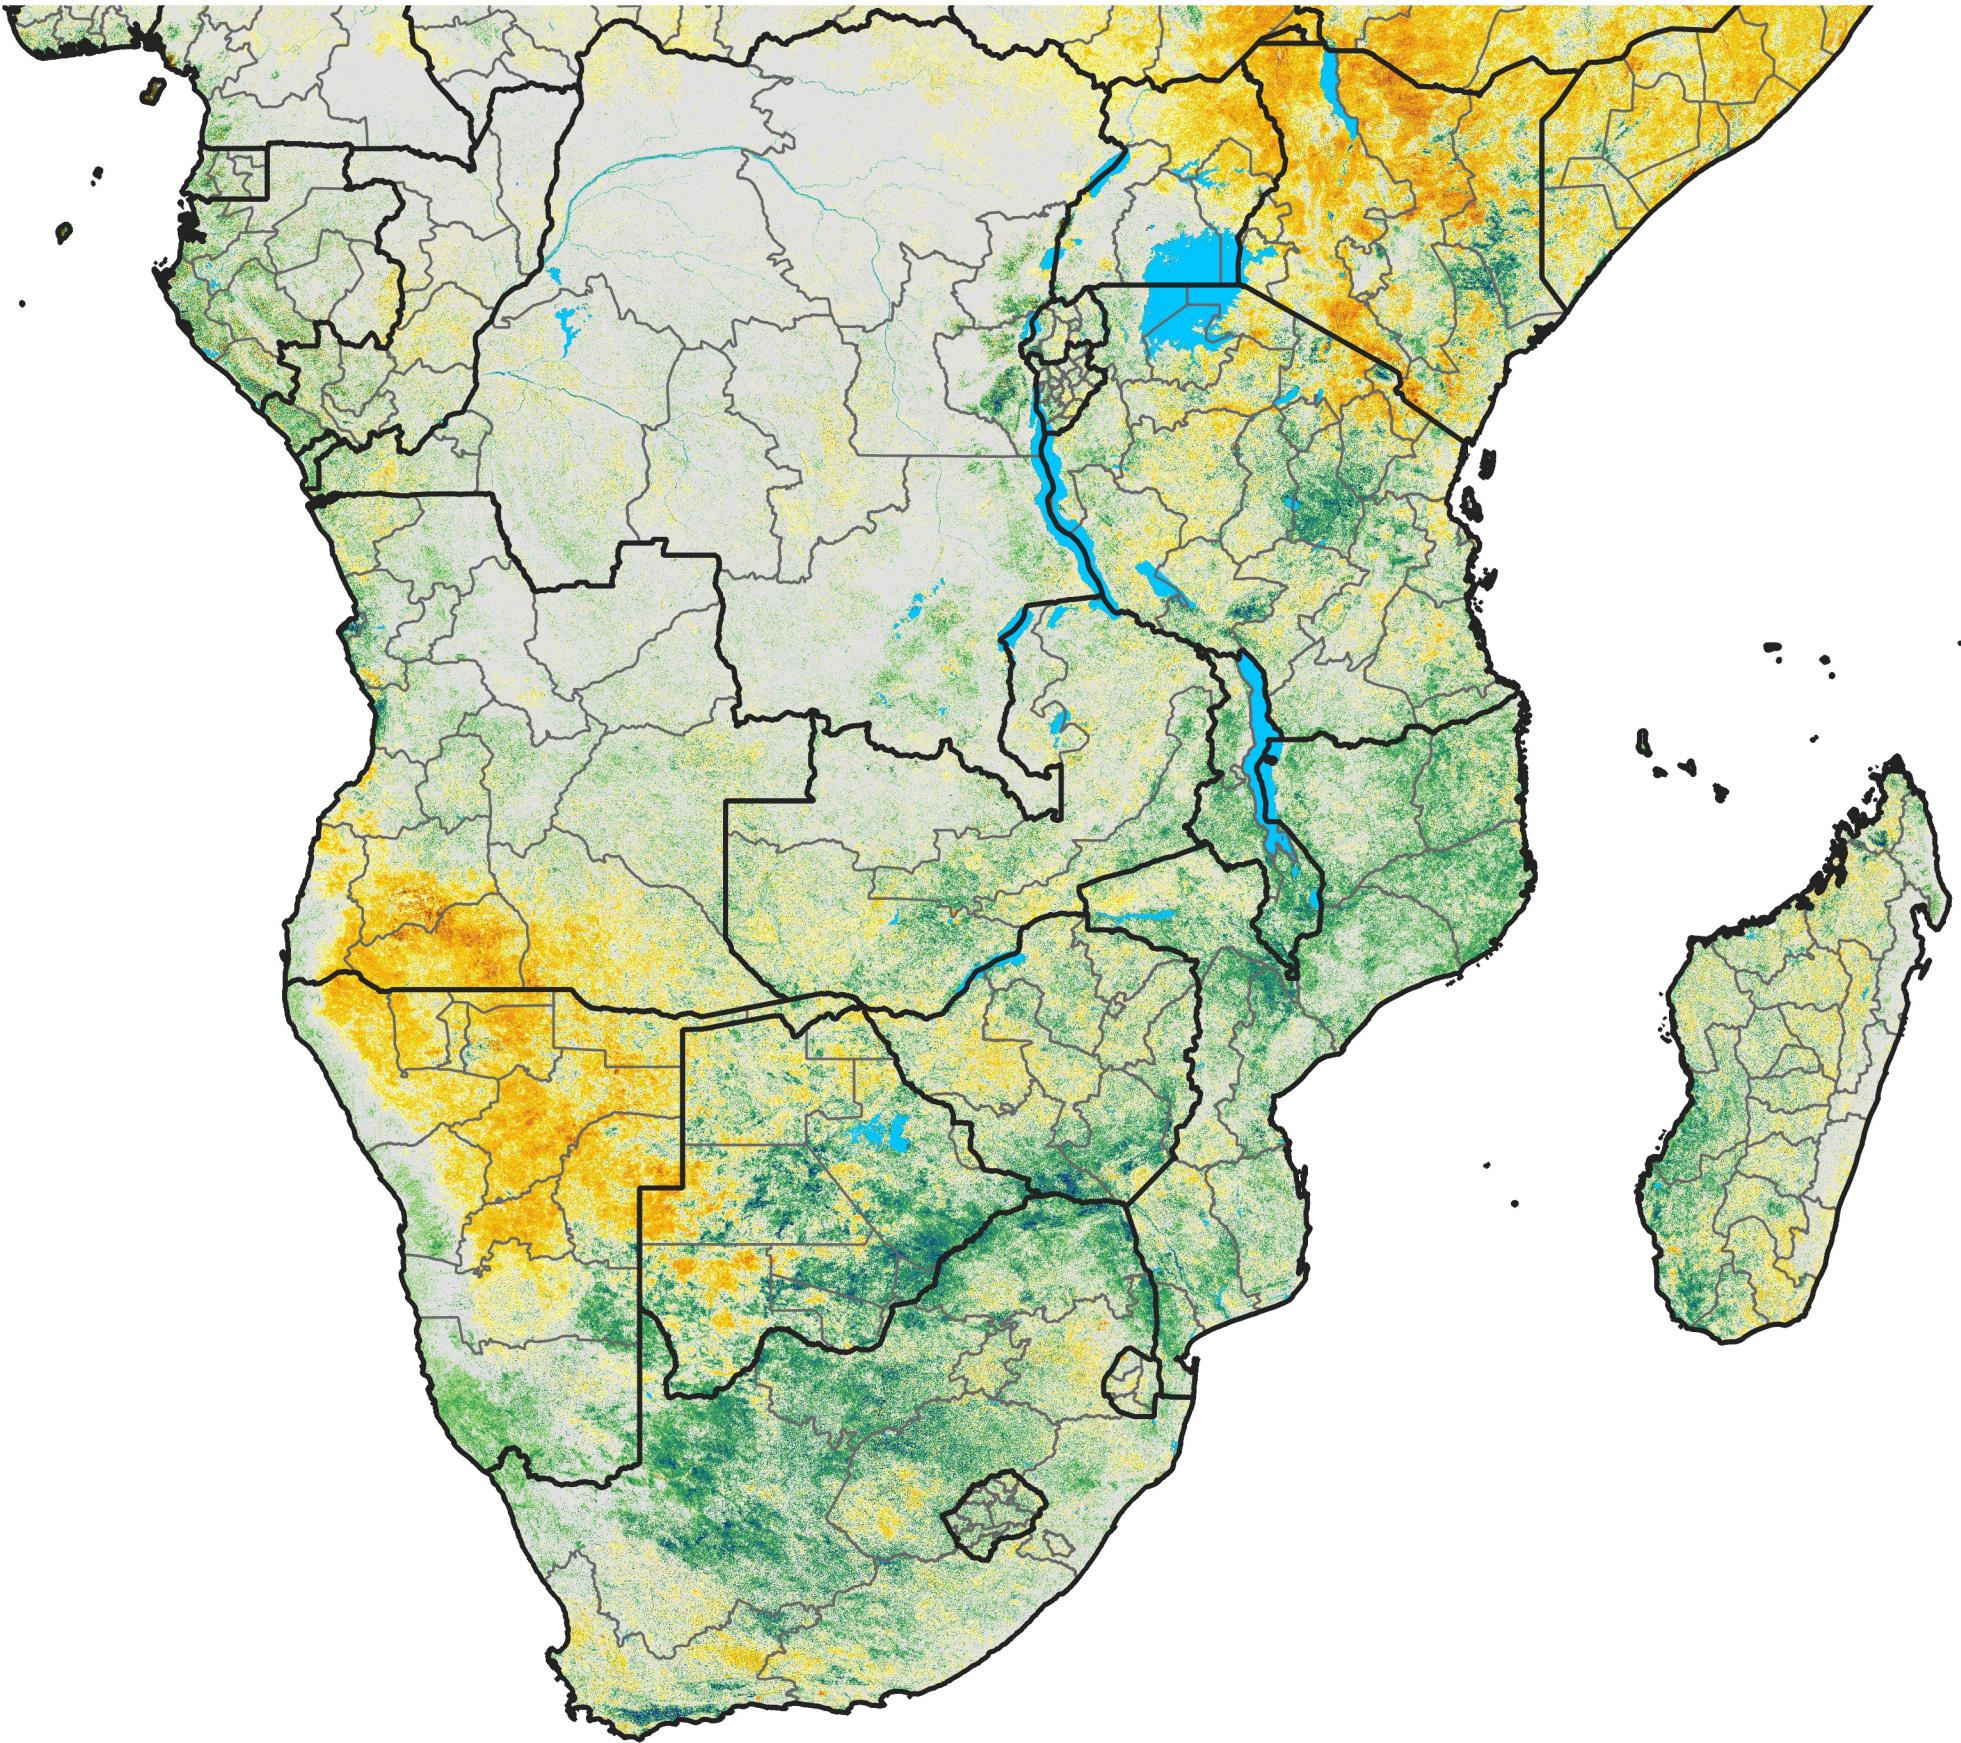

Southern Africa

Percent of Mean NDVI

2007 / mean (2003 - 2022)

Period 35 / December 11 - 20, 2007

Percent of Normal