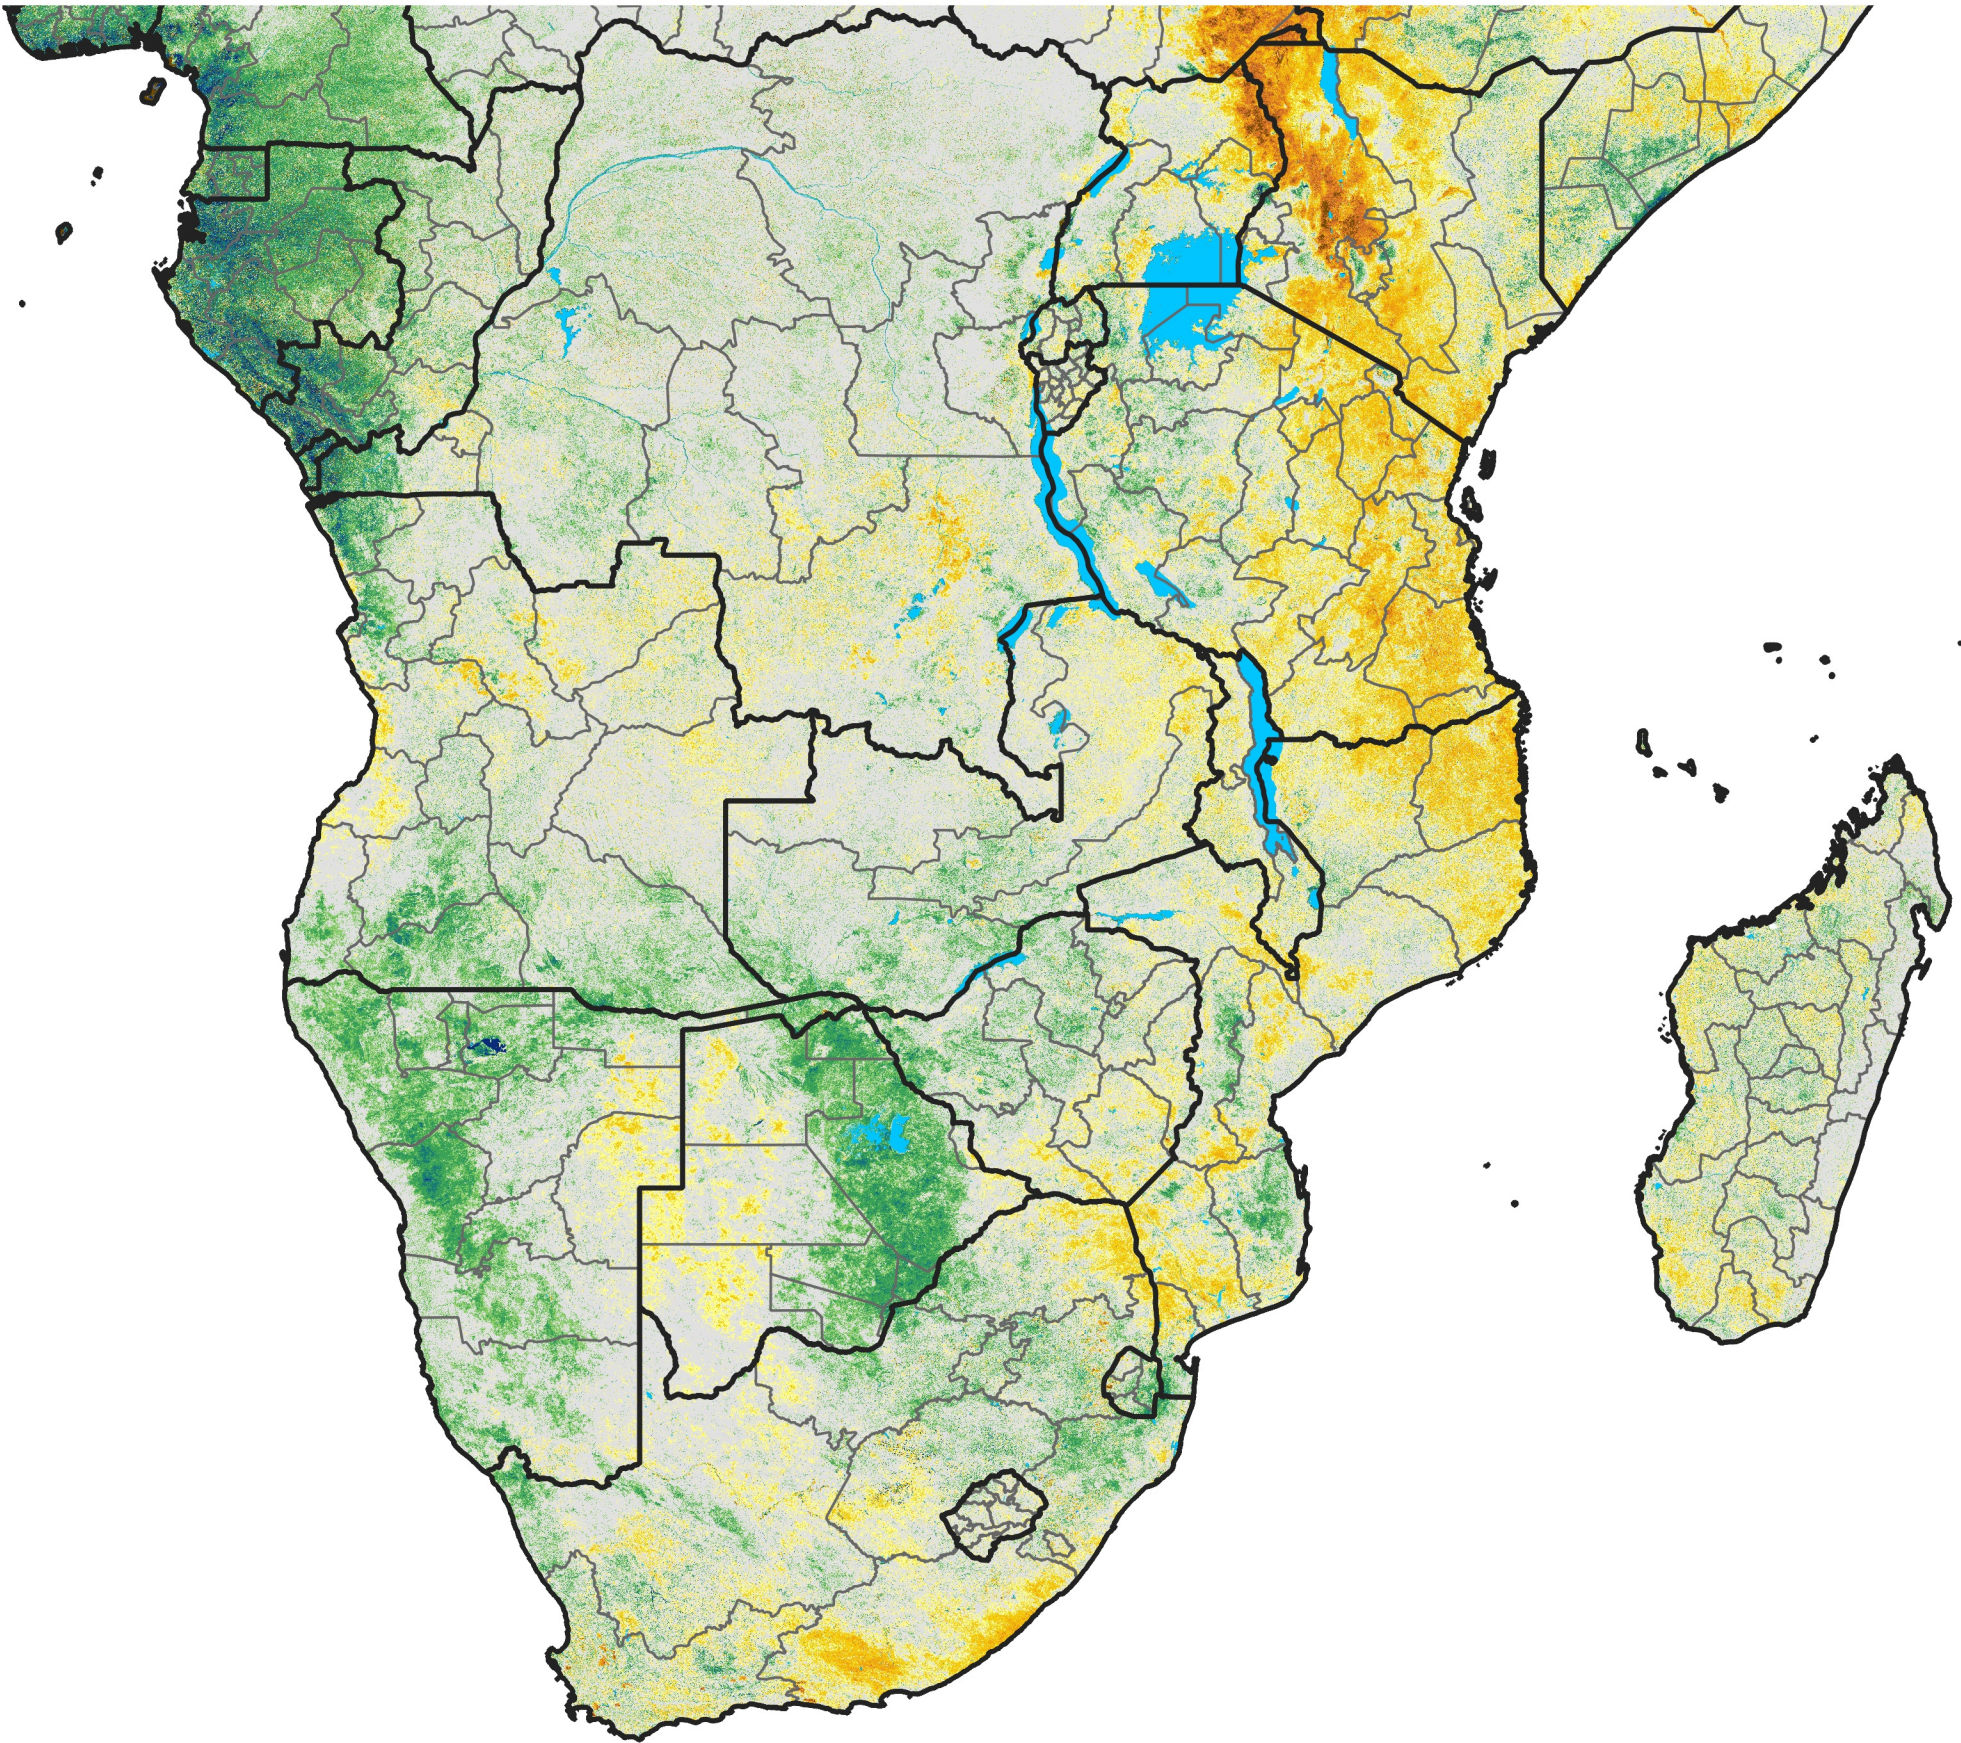

Southern Africa

Percent of Mean NDVI

2009 / mean (2003 - 2022)

Period 23 / August 11 - 20, 2009

Percent of Normal