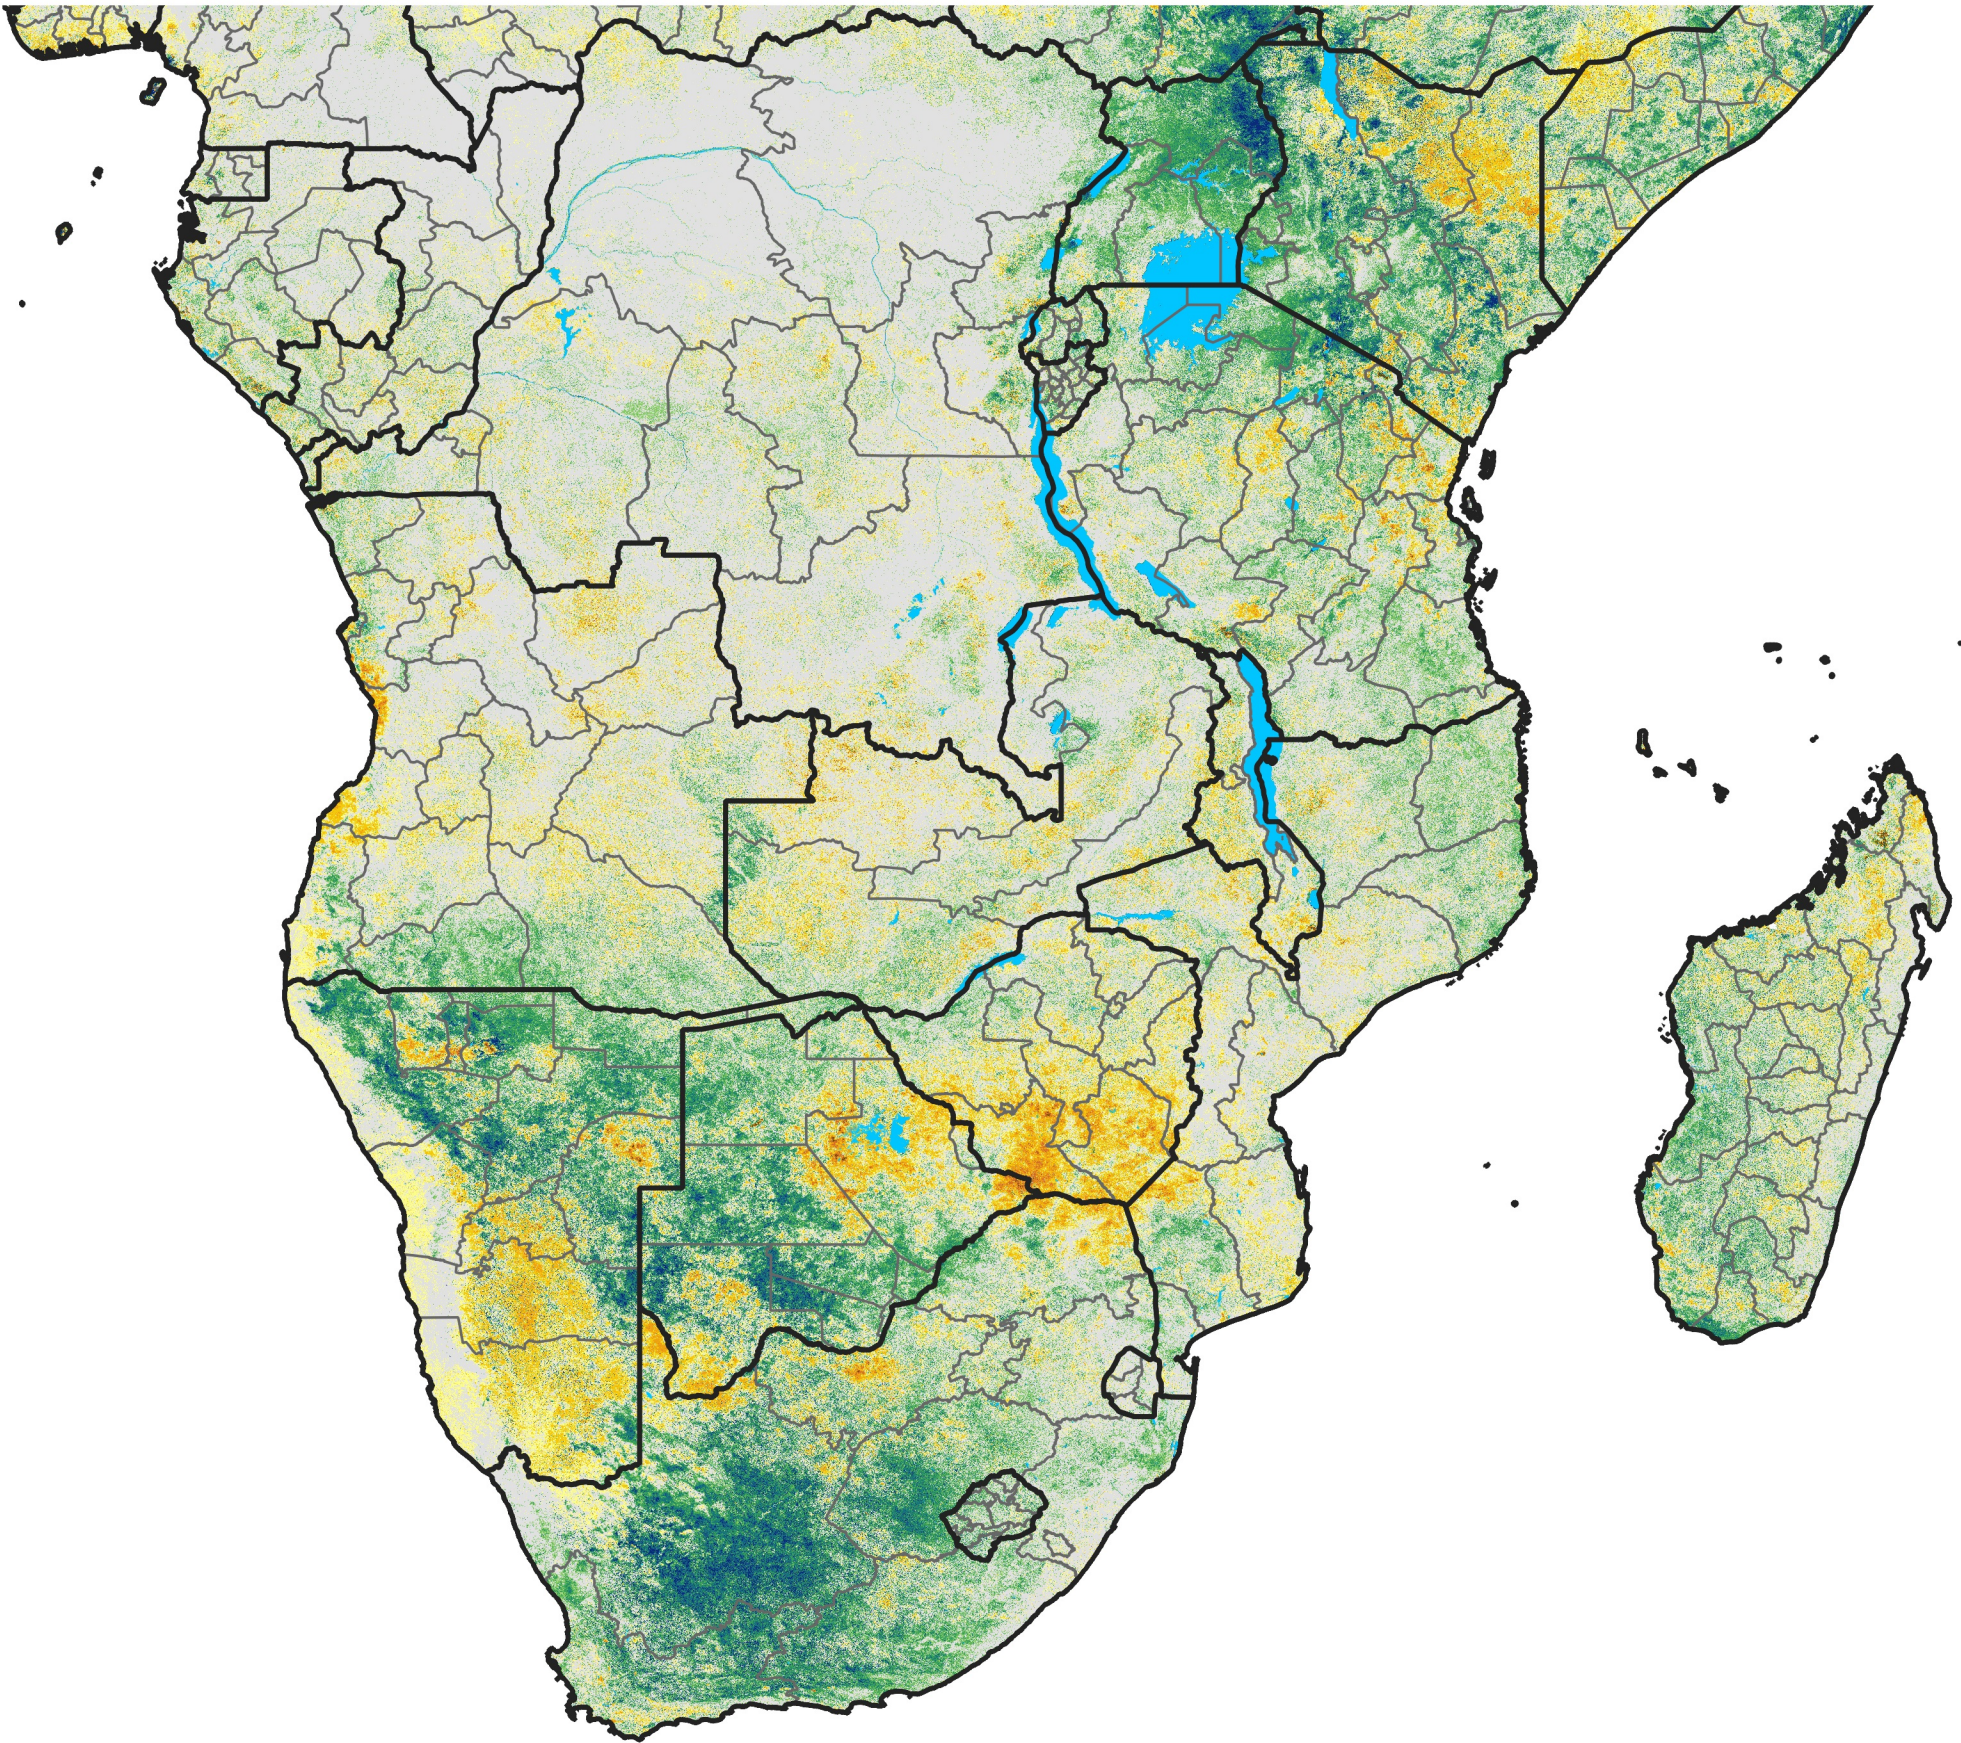

Southern Africa

Percent of Mean NDVI

2013 / mean (2003 - 2022)

Period 02 / January 11 - 20, 2013

Percent of Normal