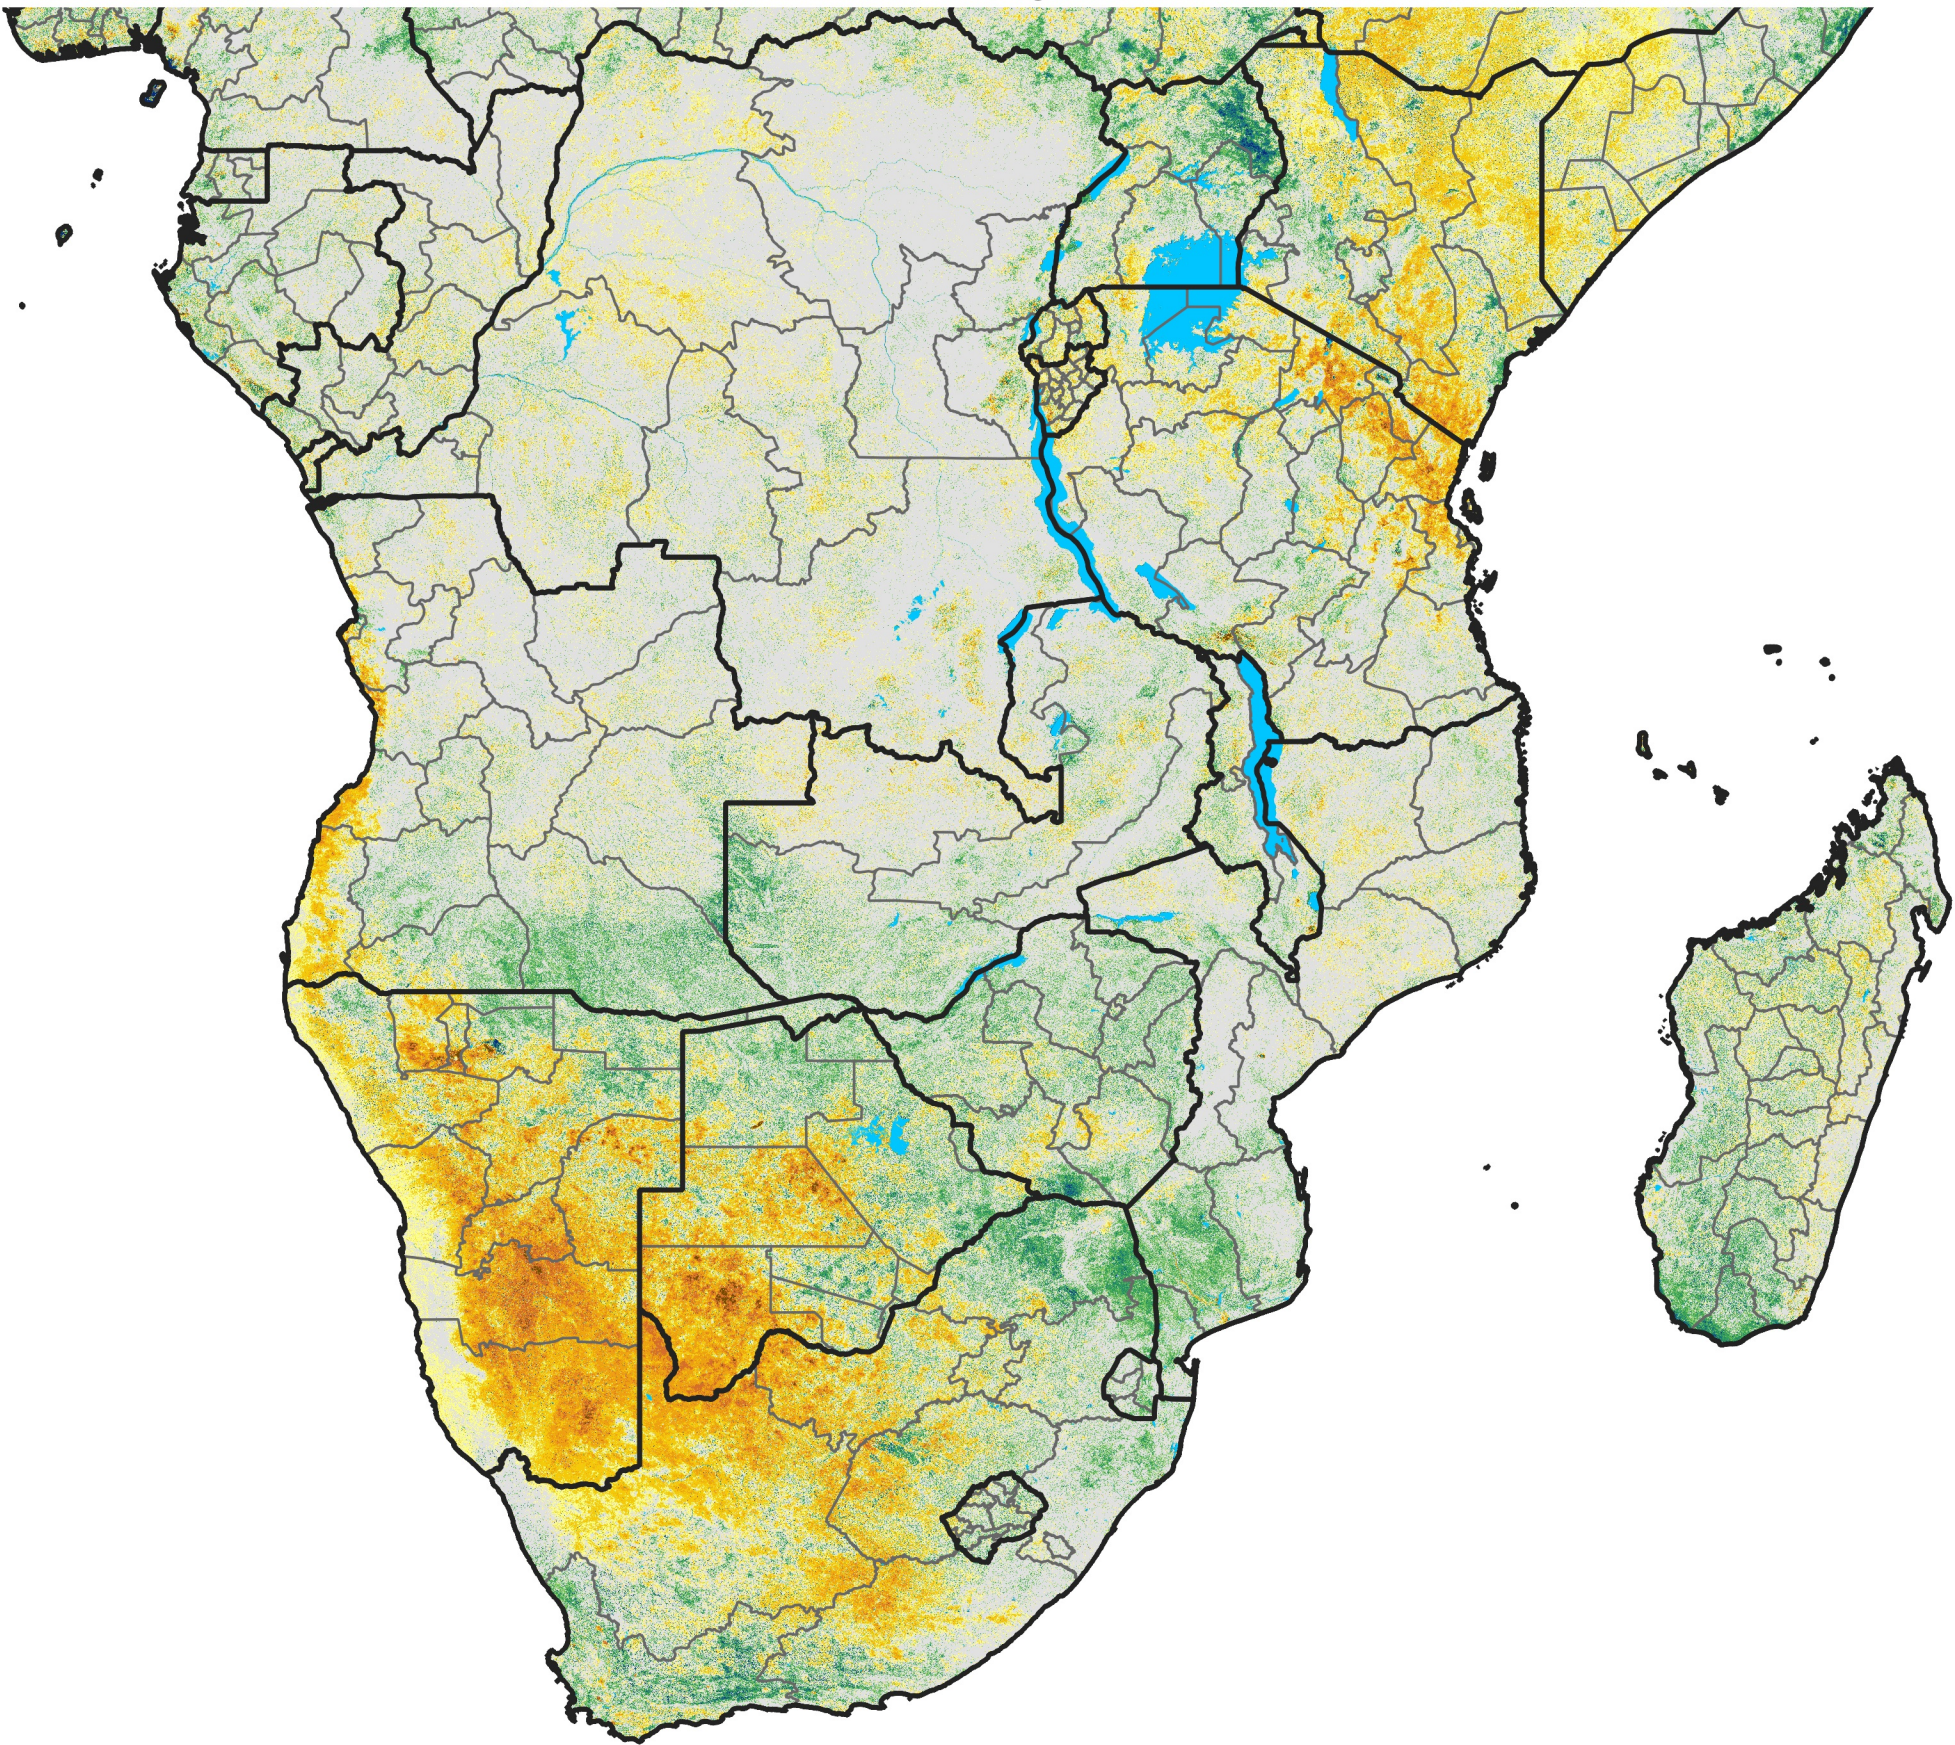

Southern Africa

Percent of Mean NDVI

2013 / mean (2003 - 2022)

Period 06 / February 21 - 28, 2013

Percent of Normal