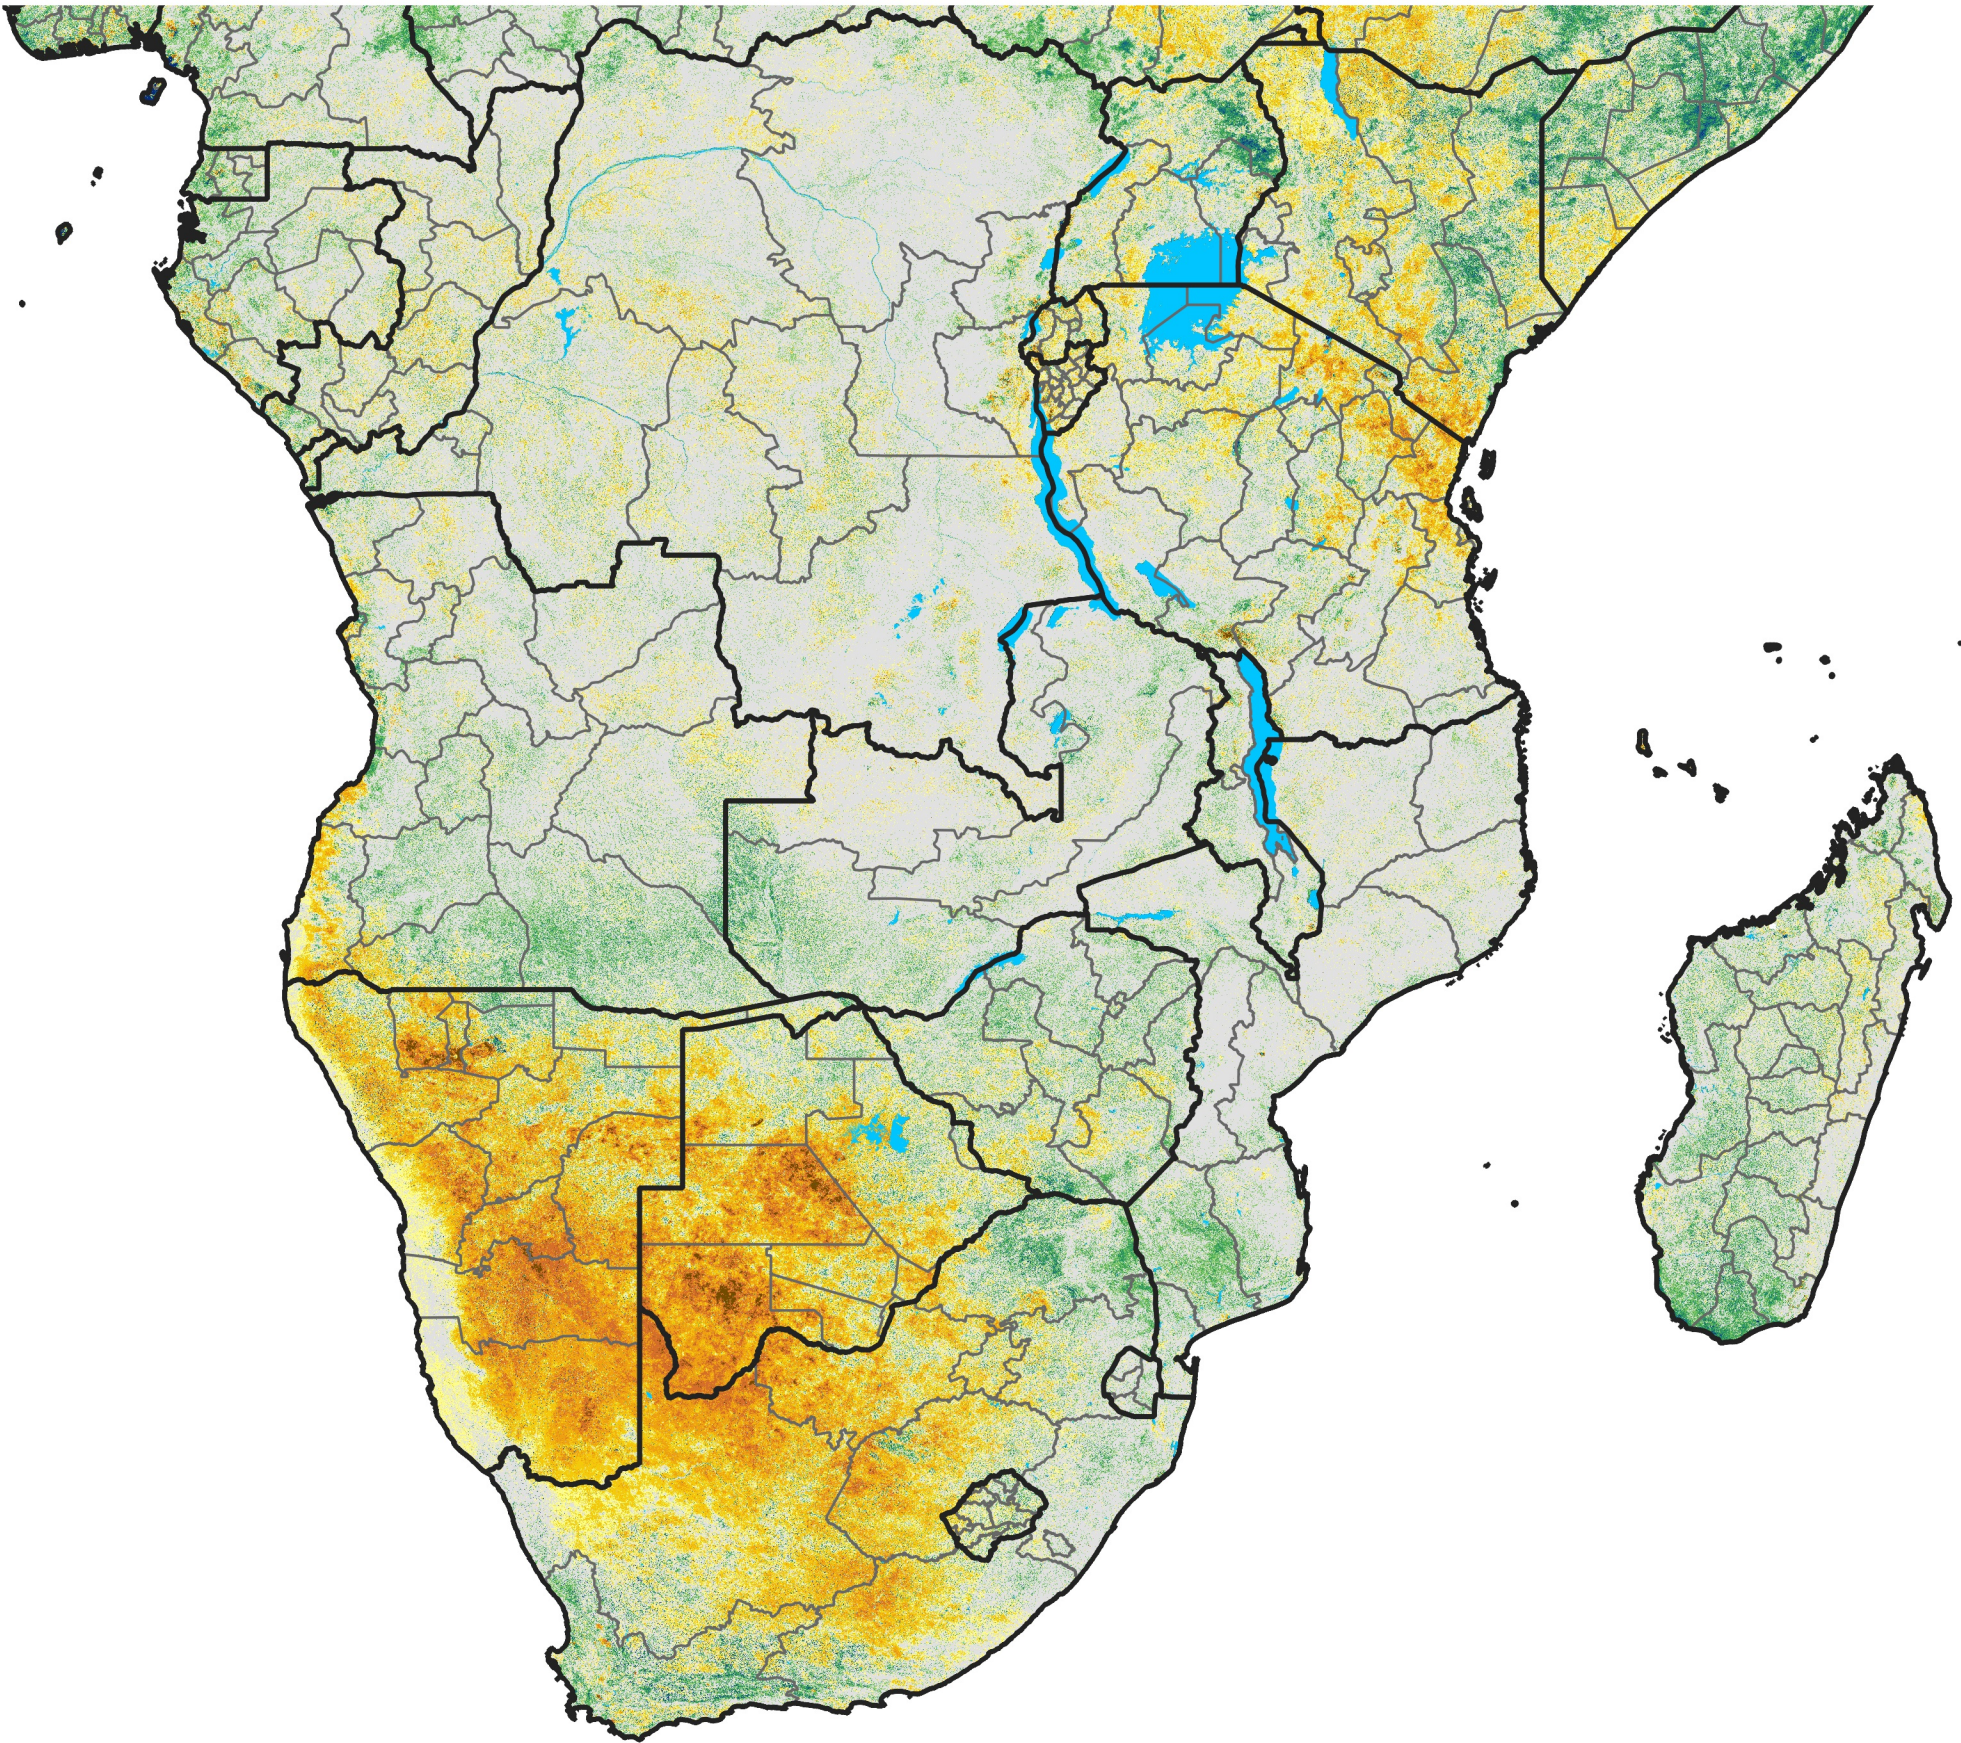

Southern Africa

Percent of Mean NDVI

2013 / mean (2003 - 2022)
Period 08 / March 11 - 20, 2013

Percent of Normal