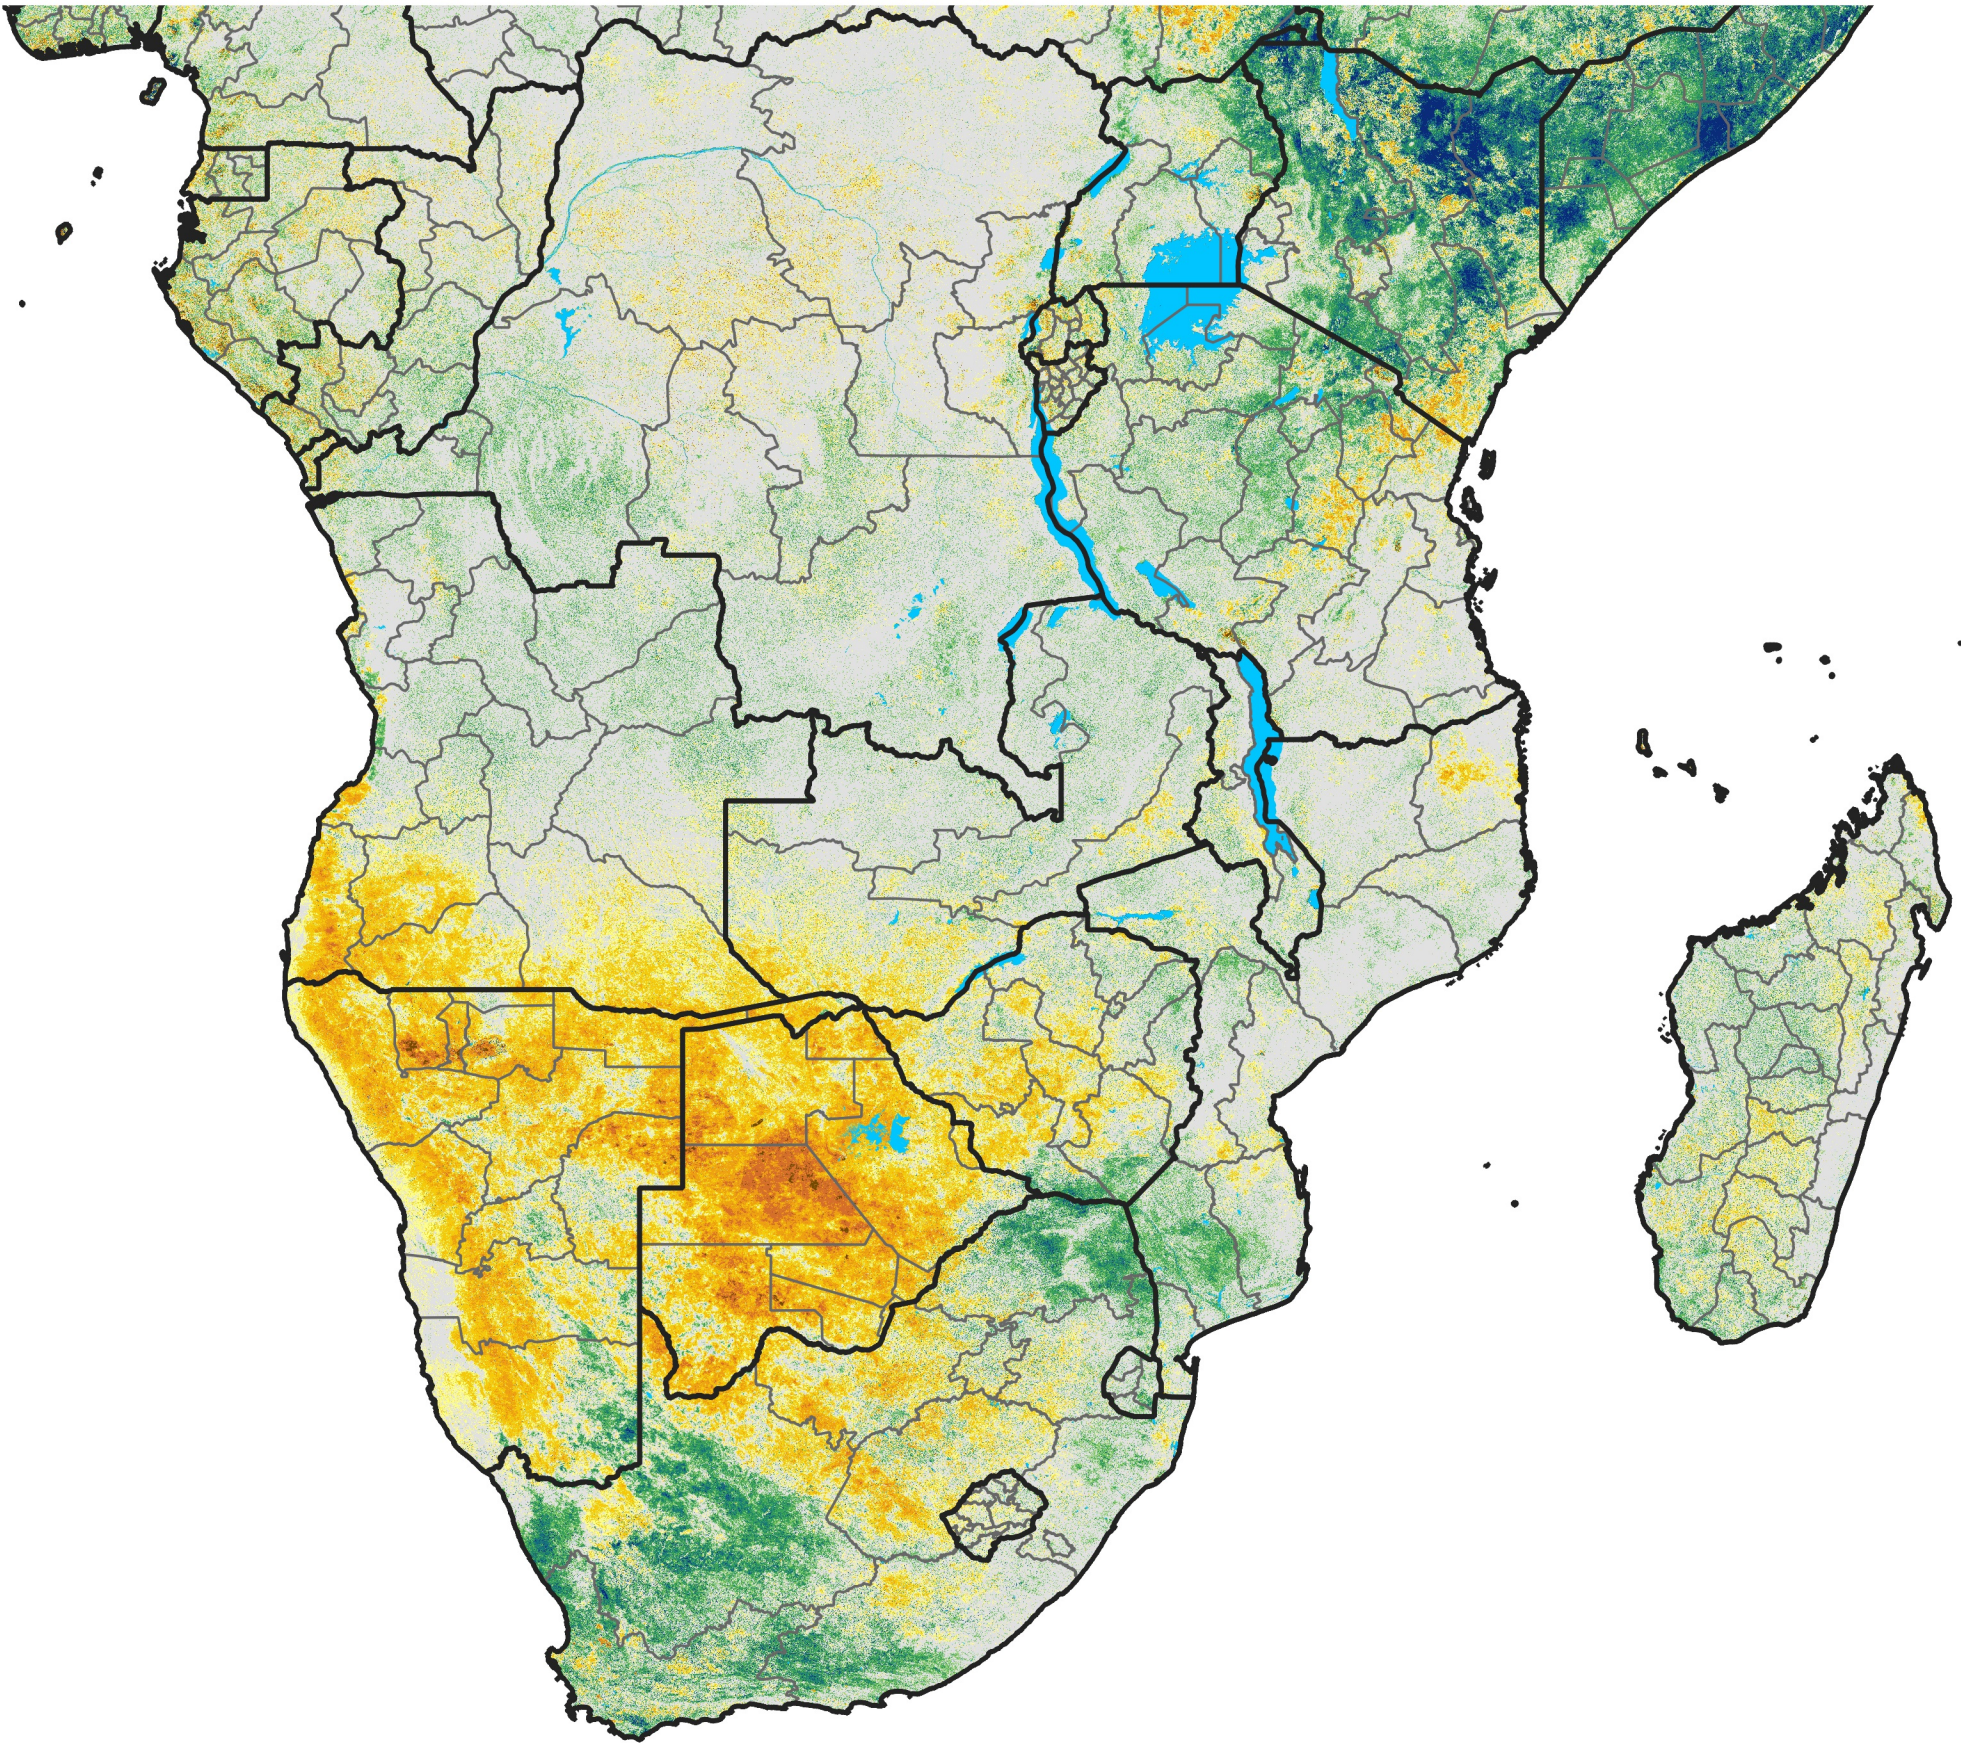

Southern Africa

Percent of Mean NDVI

2013 / mean (2003 - 2022)

Period 13 / May 01 - 10, 2013

Percent of Normal