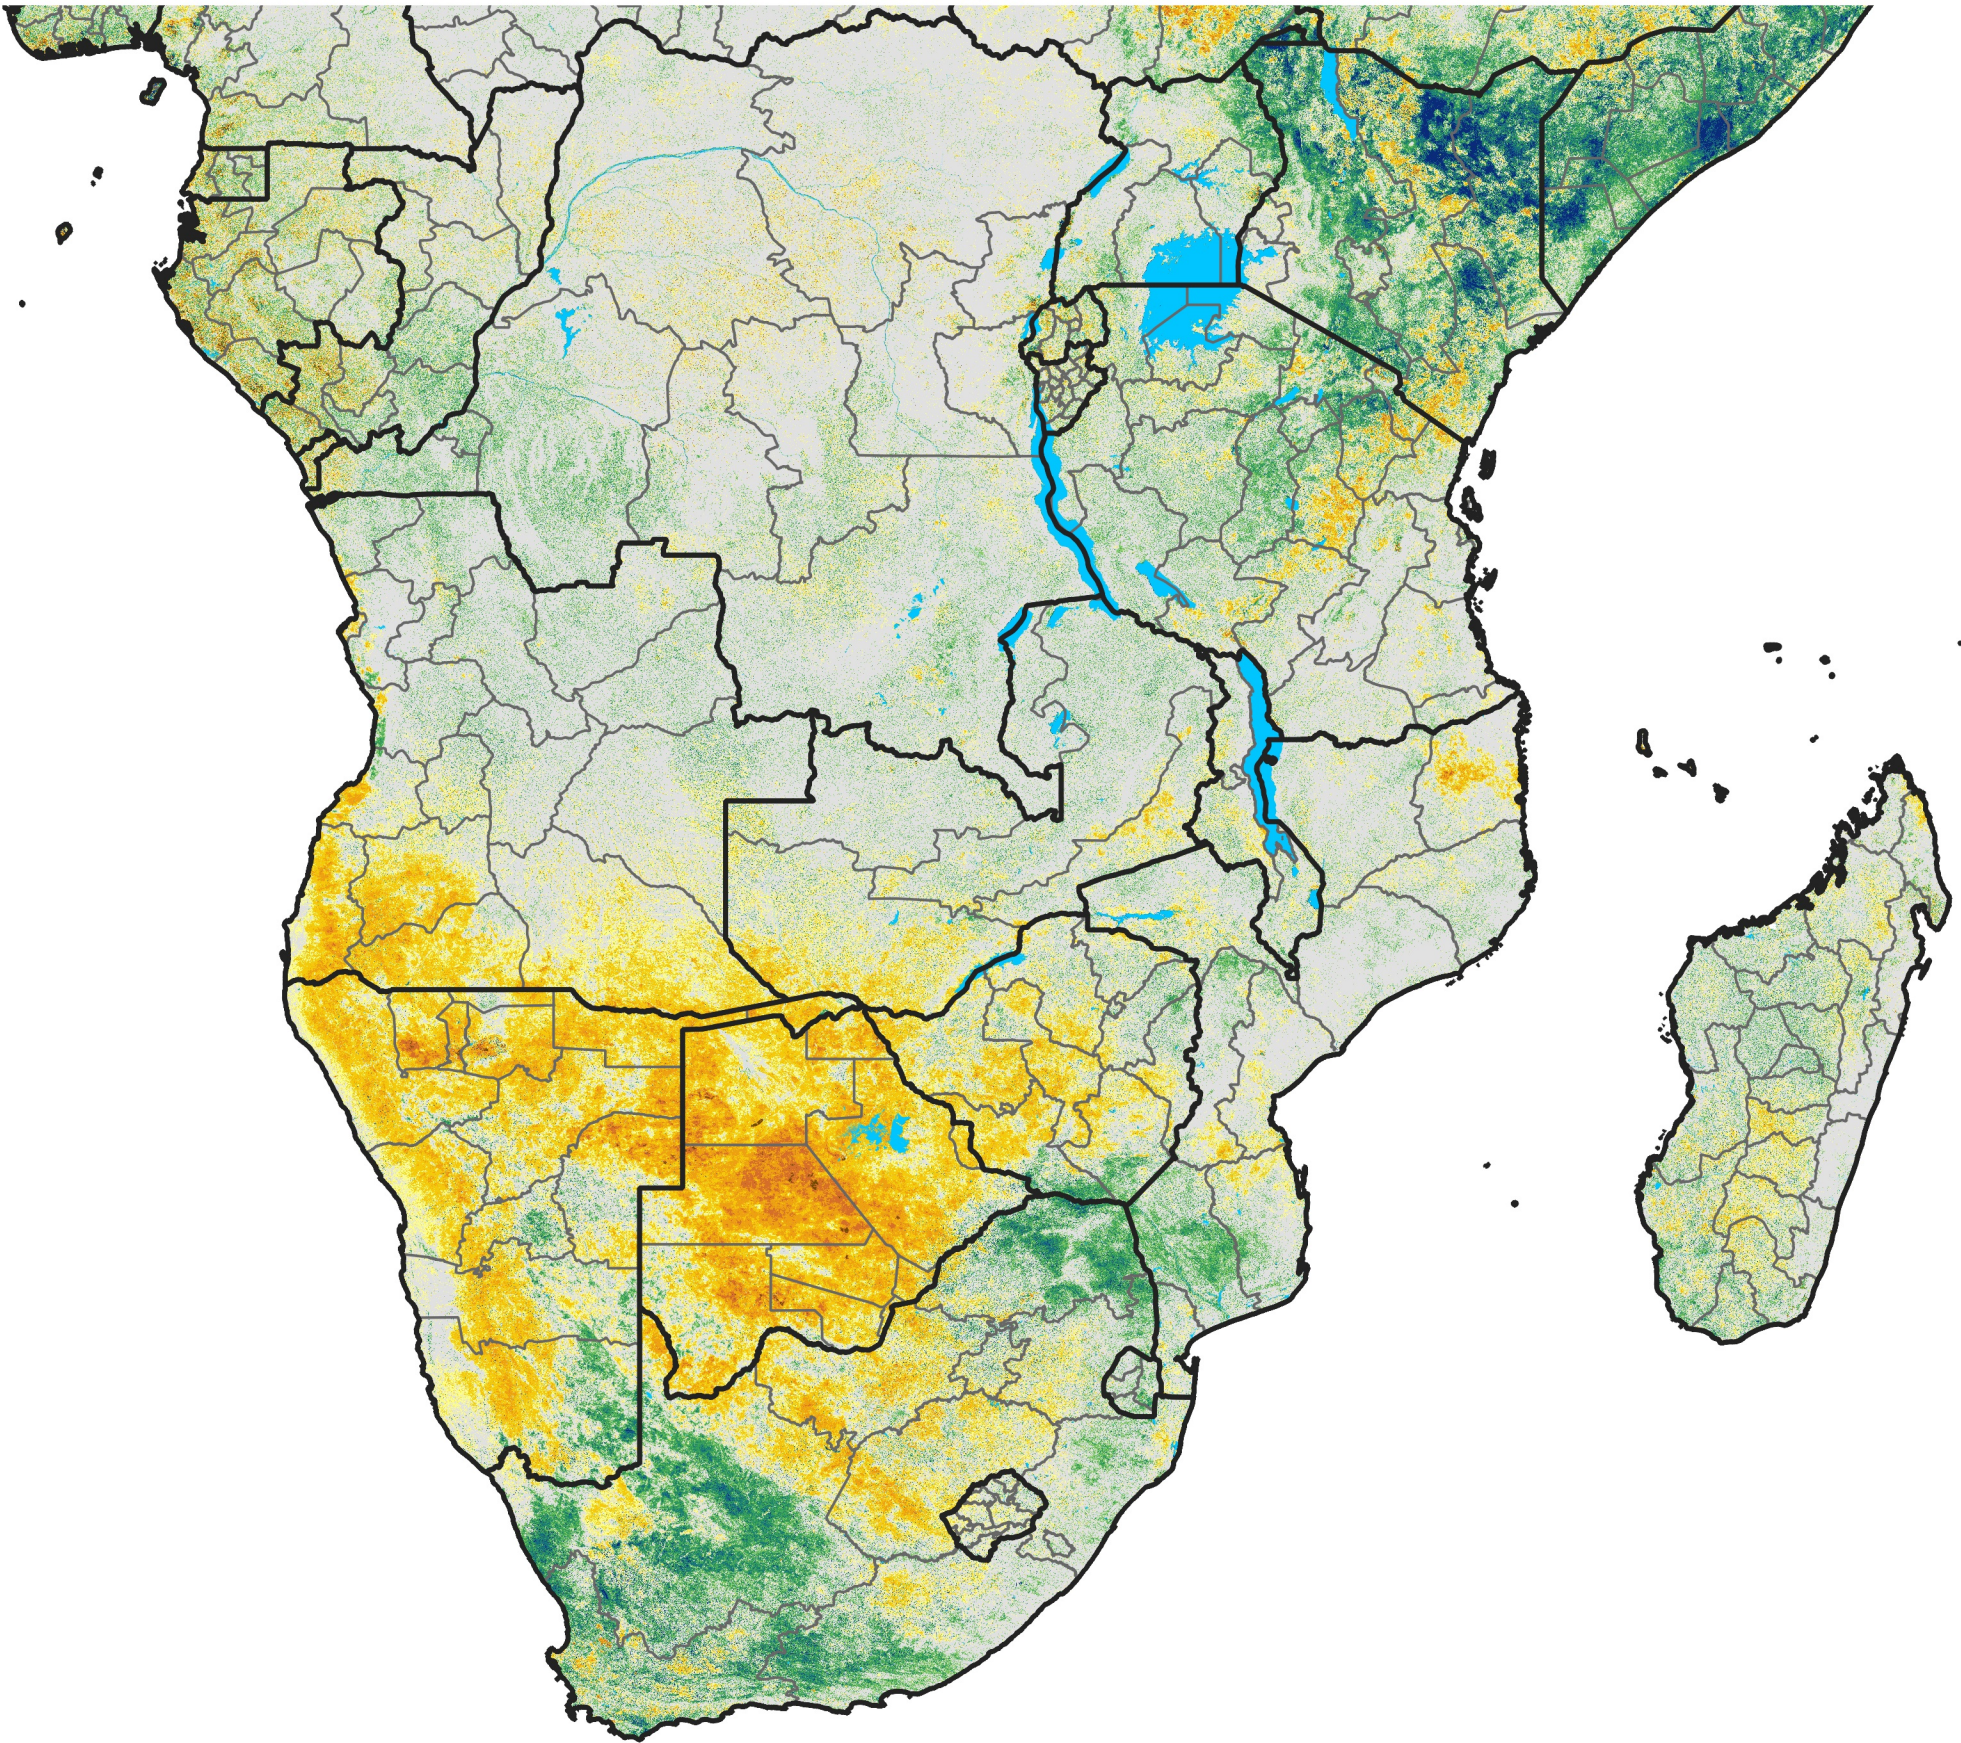

Southern Africa

Percent of Mean NDVI

2013 / mean (2003 - 2022)

Period 14 / May 11 - 20, 2013

Percent of Normal