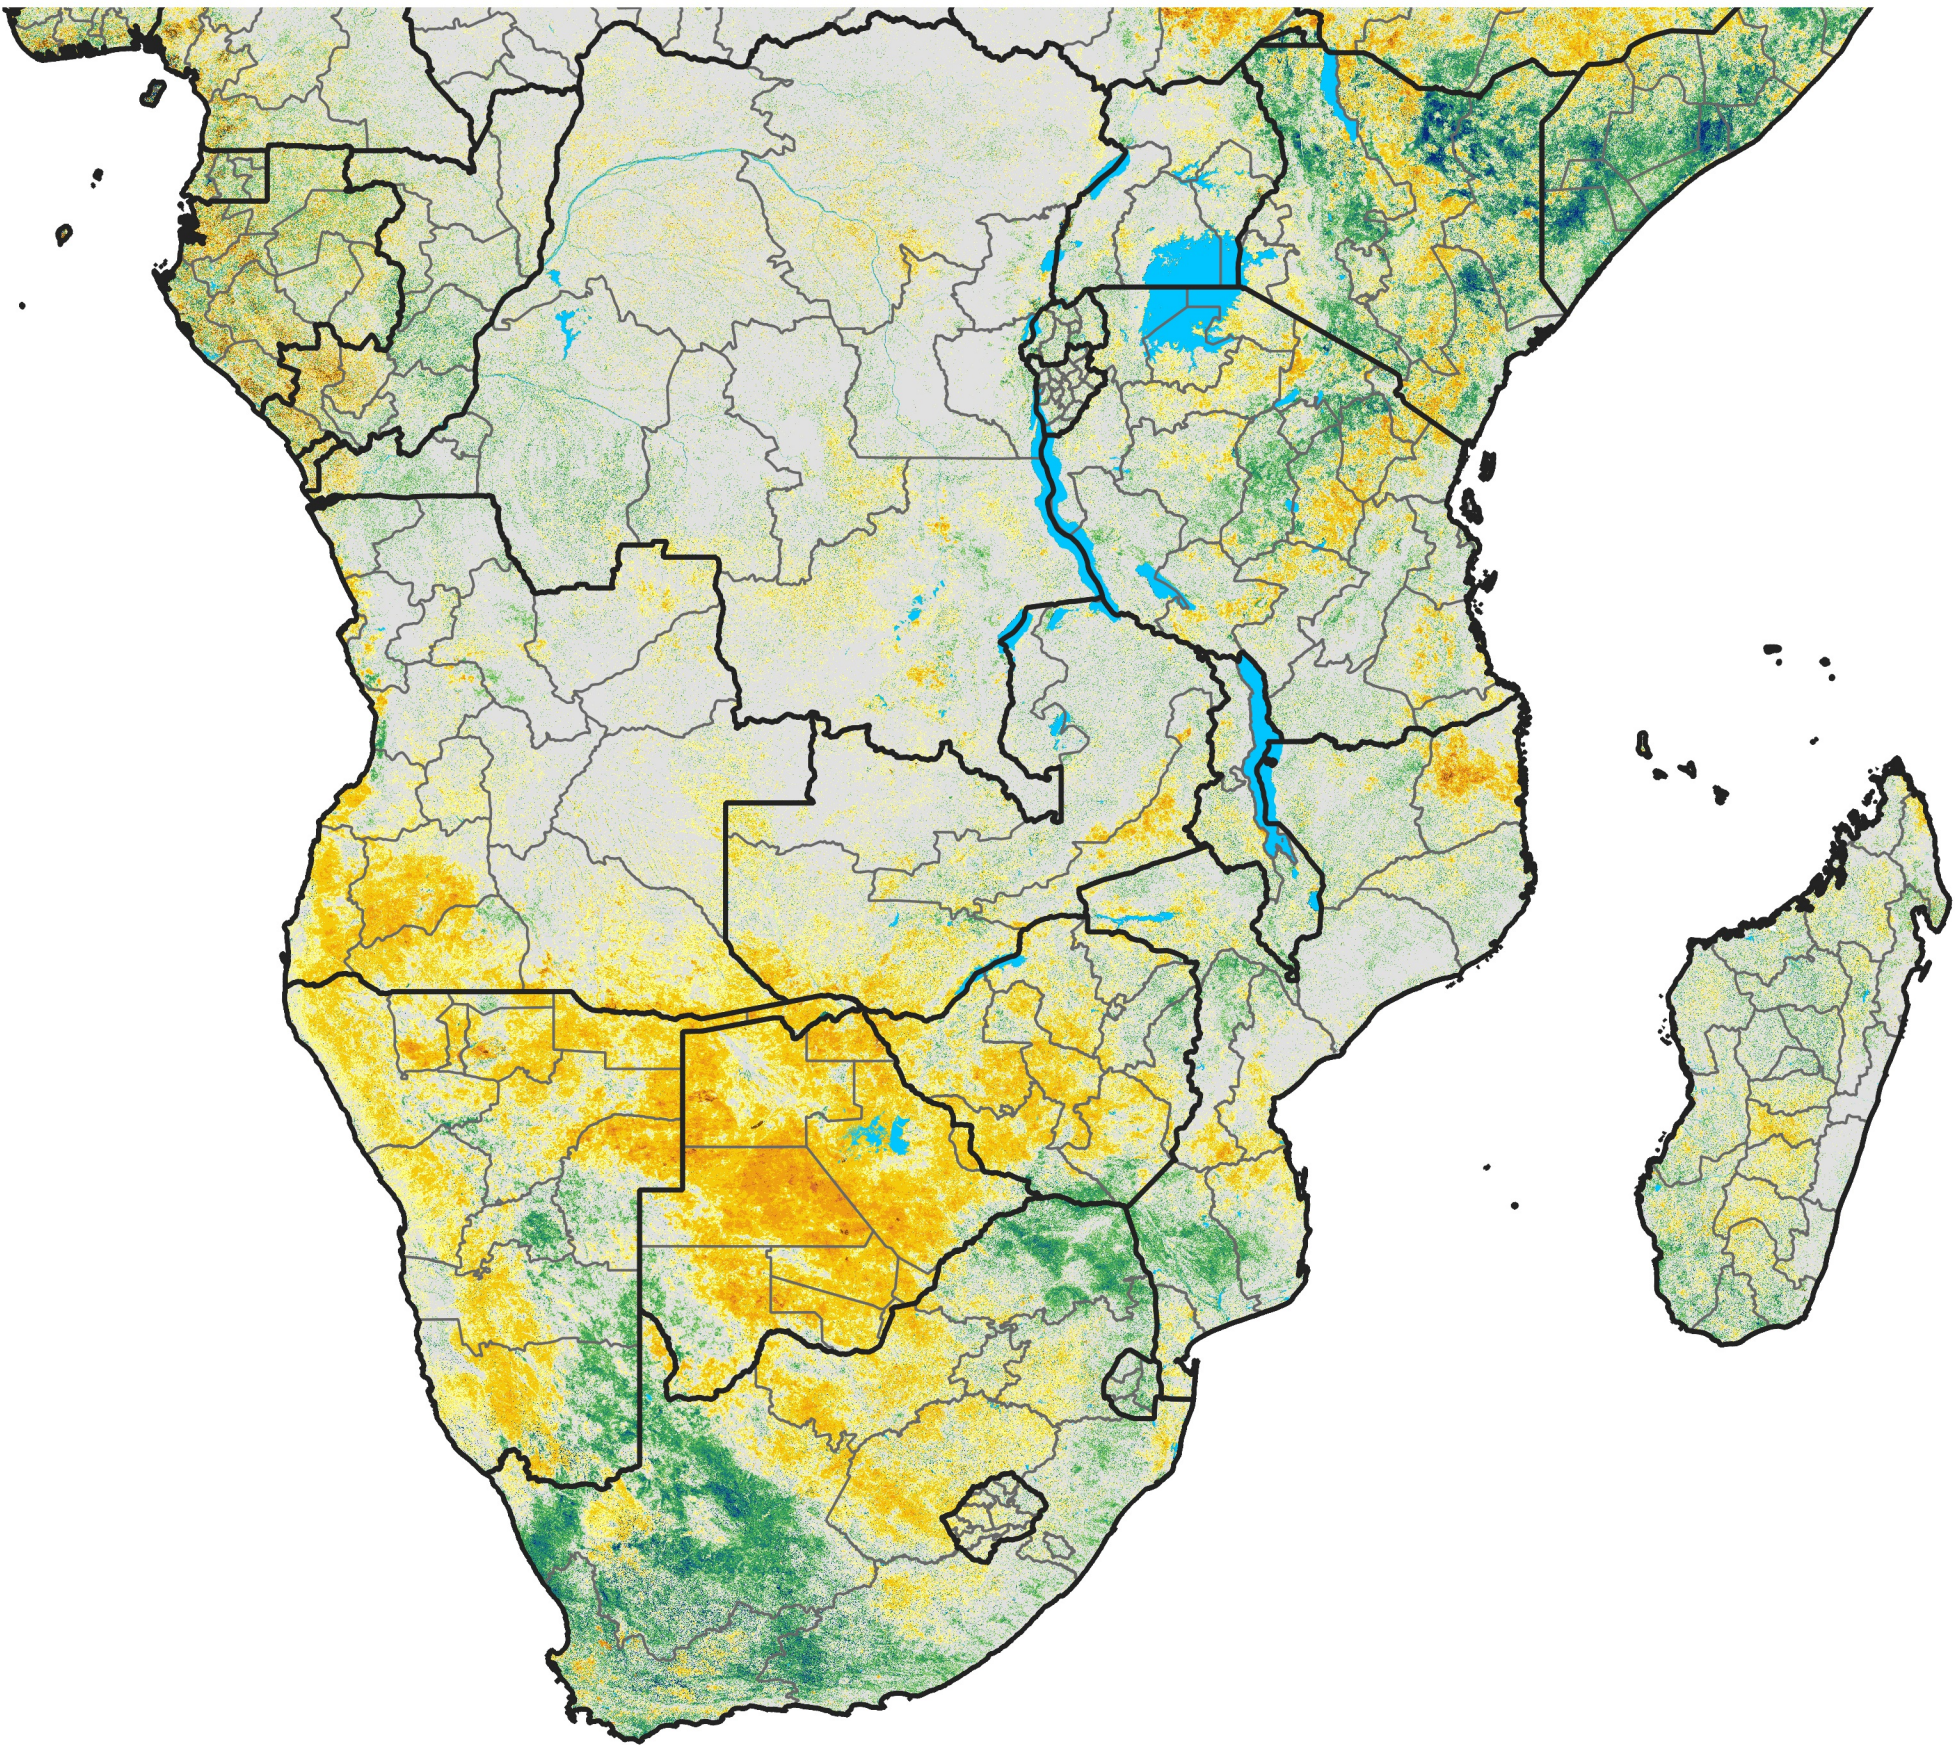

Southern Africa

Percent of Mean NDVI

2013 / mean (2003 - 2022)

Period 16 / June 01 - 10, 2013

Percent of Normal