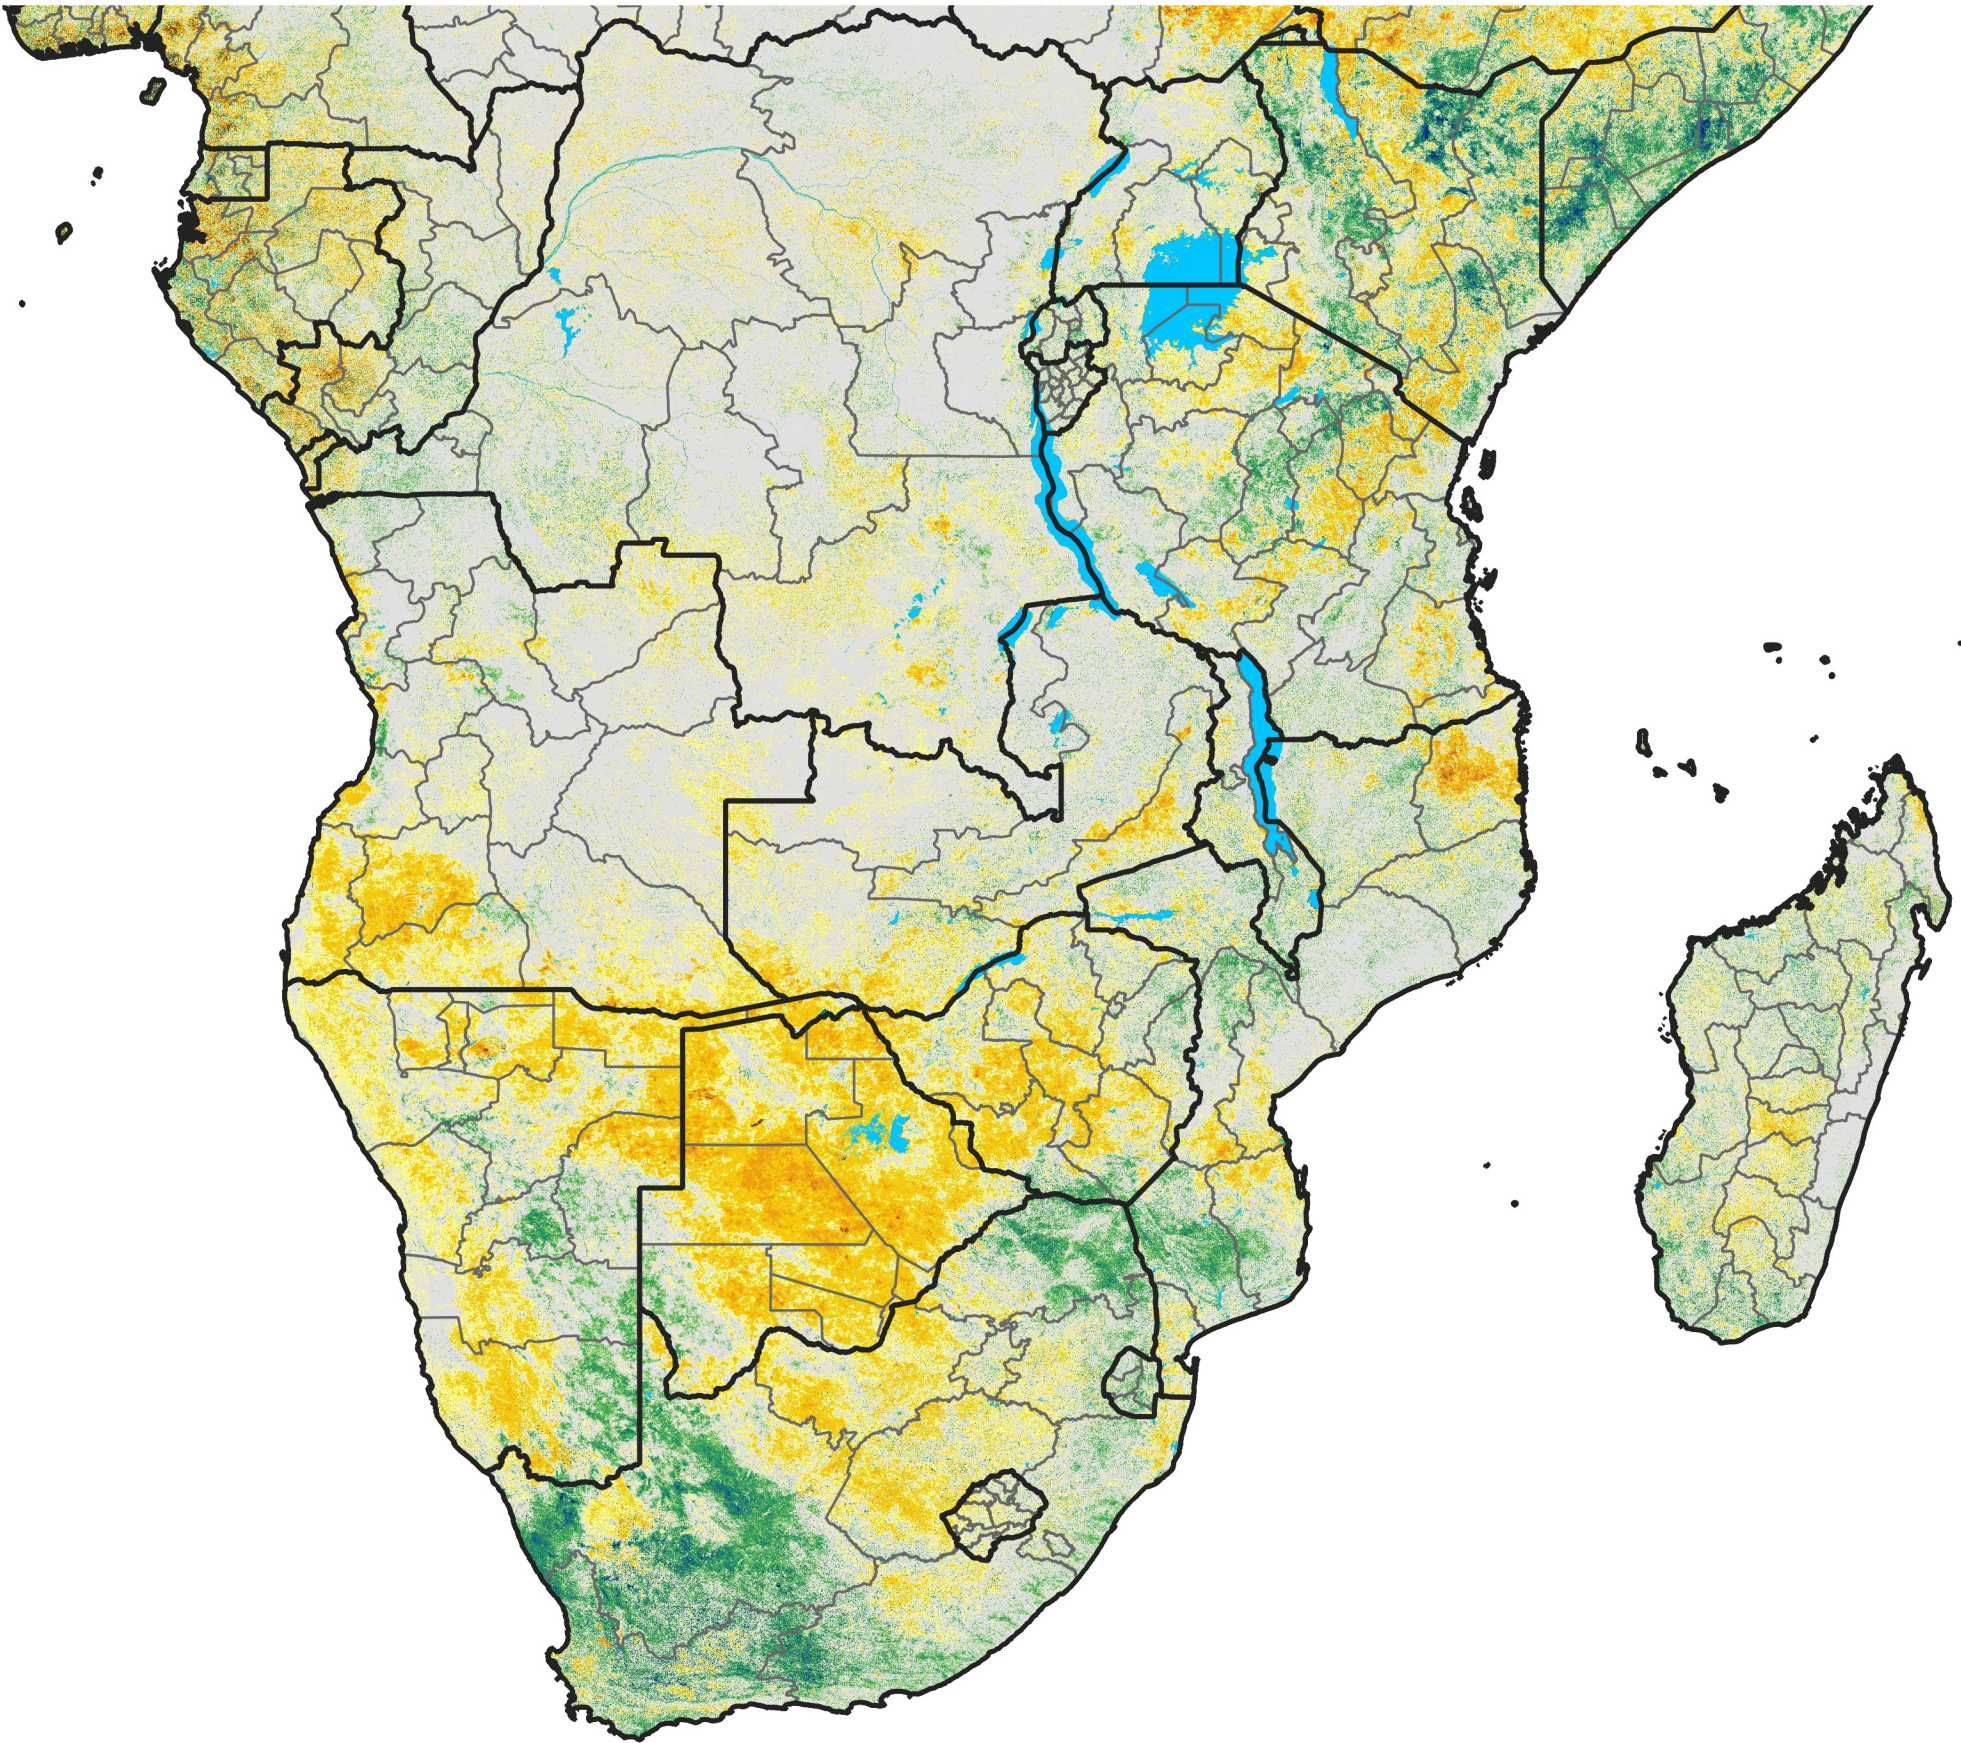

Southern Africa

Percent of Mean NDVI

2013 / mean (2003 - 2022)
Period 17 / June 11 - 20, 2013

Percent of Normal