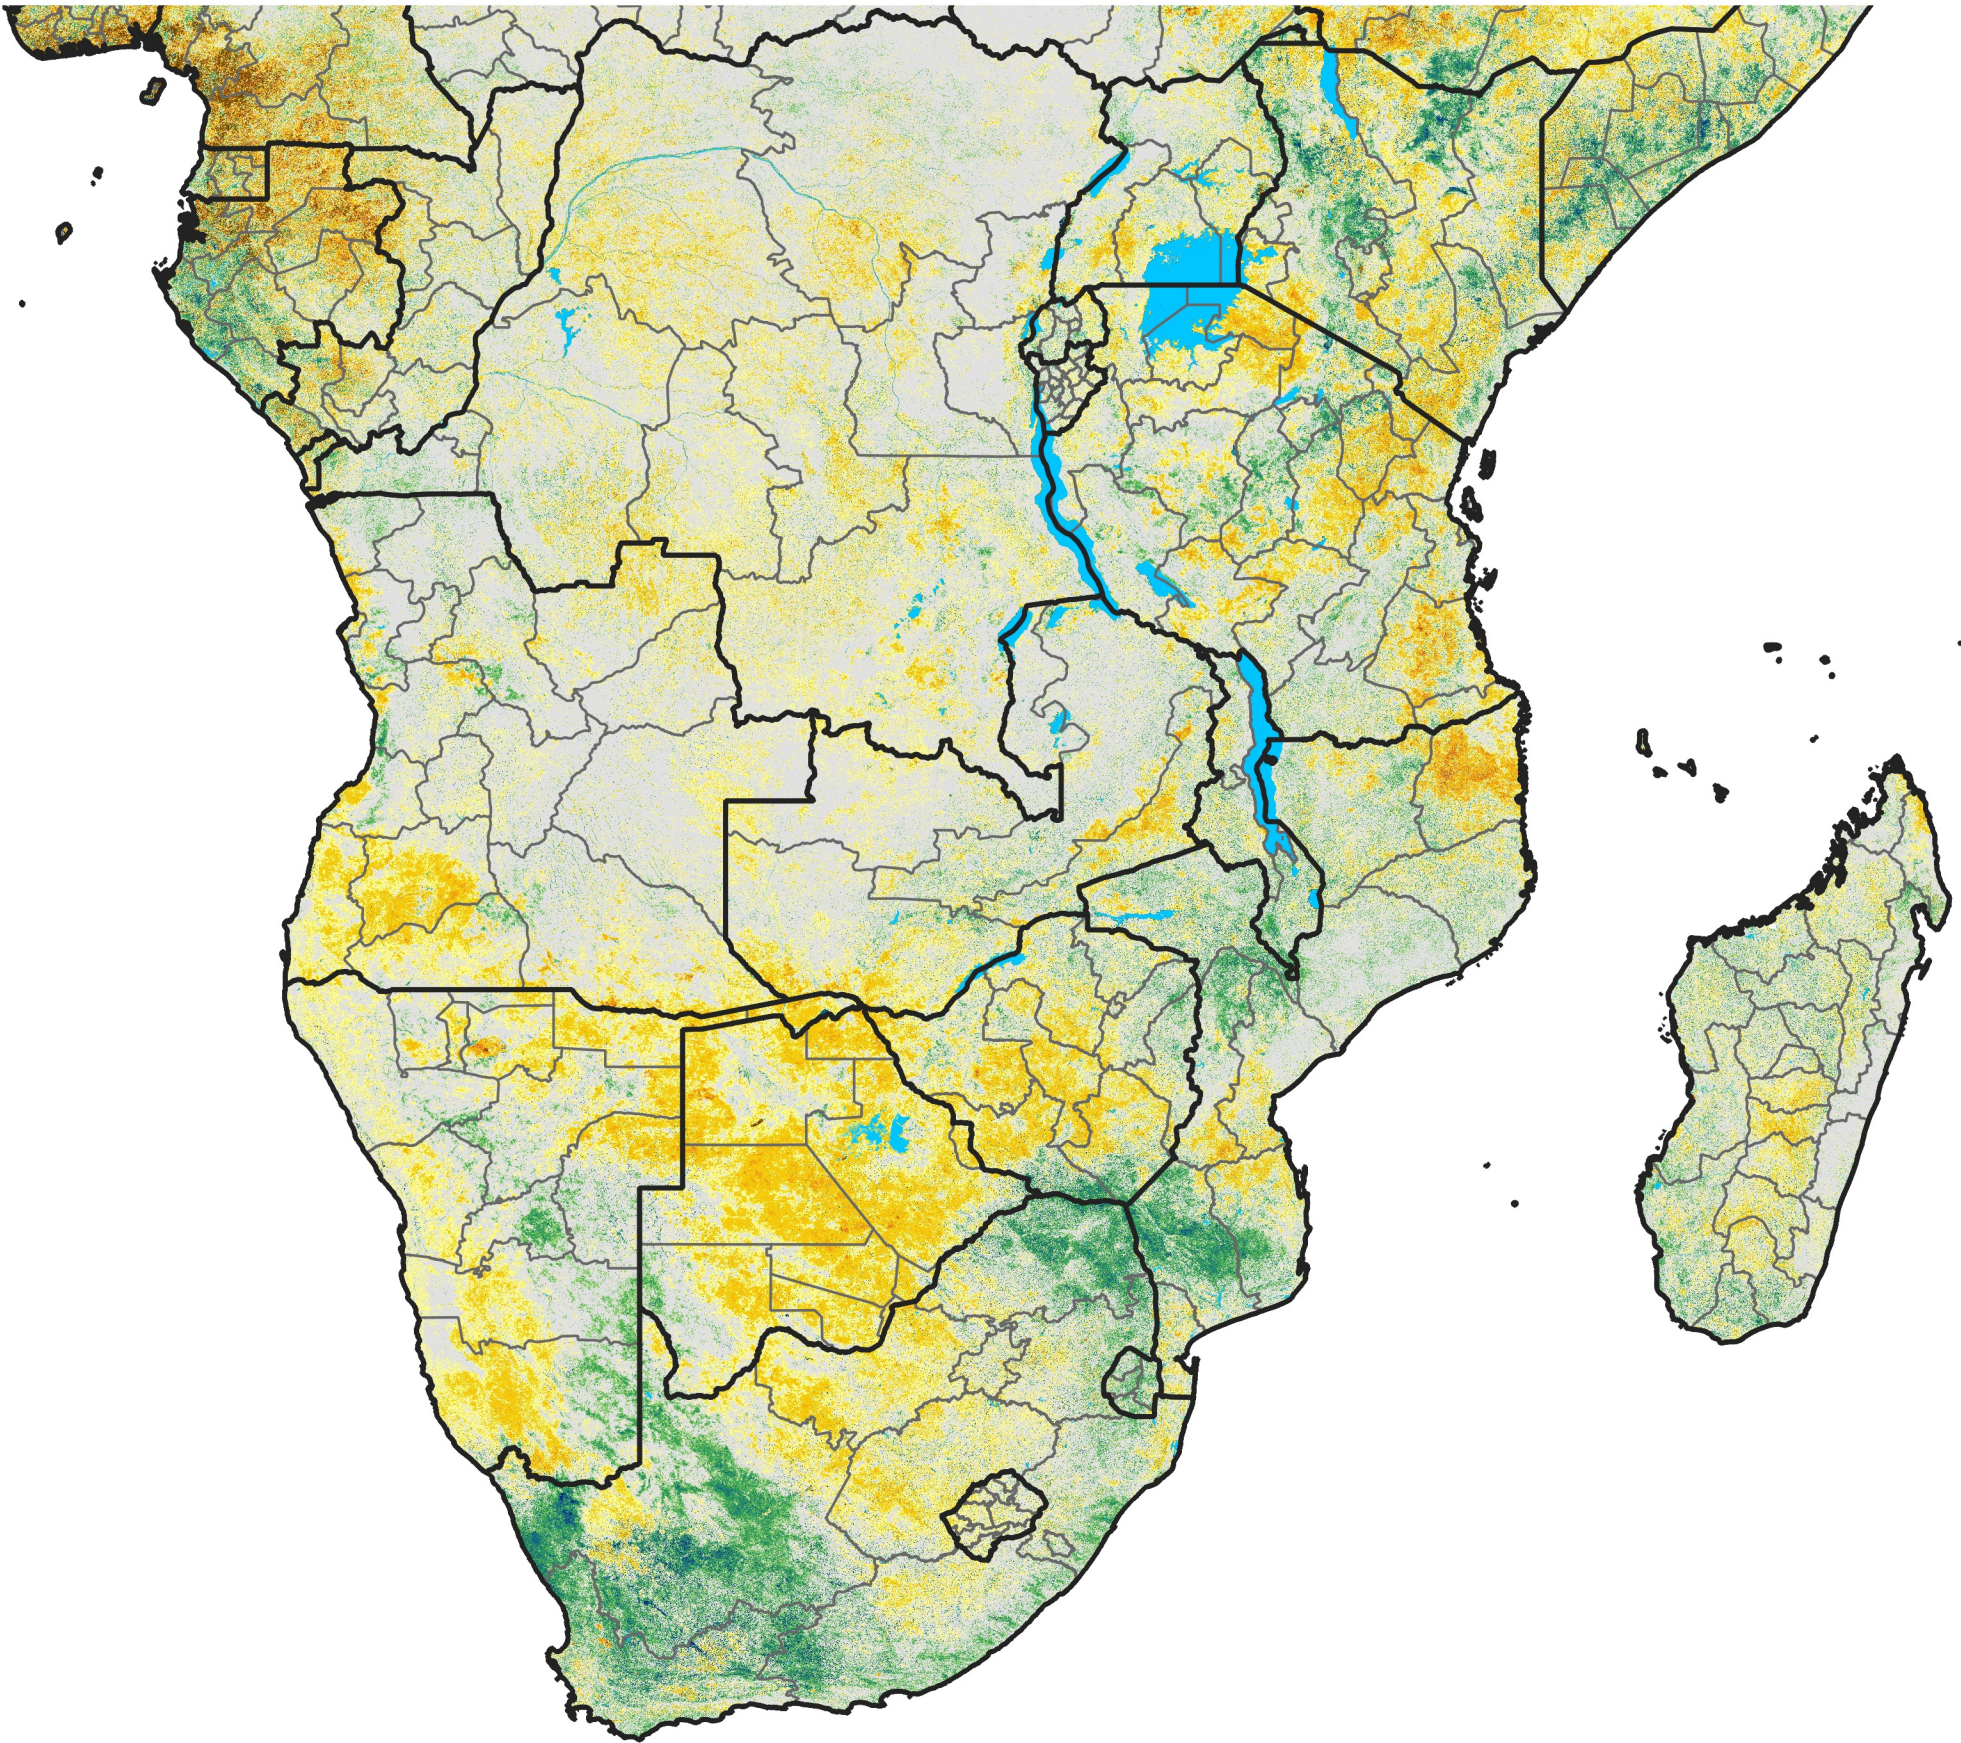

Southern Africa

Percent of Mean NDVI

2013 / mean (2003 - 2022)
Period 19 / July 01 - 10, 2013

Percent of Normal