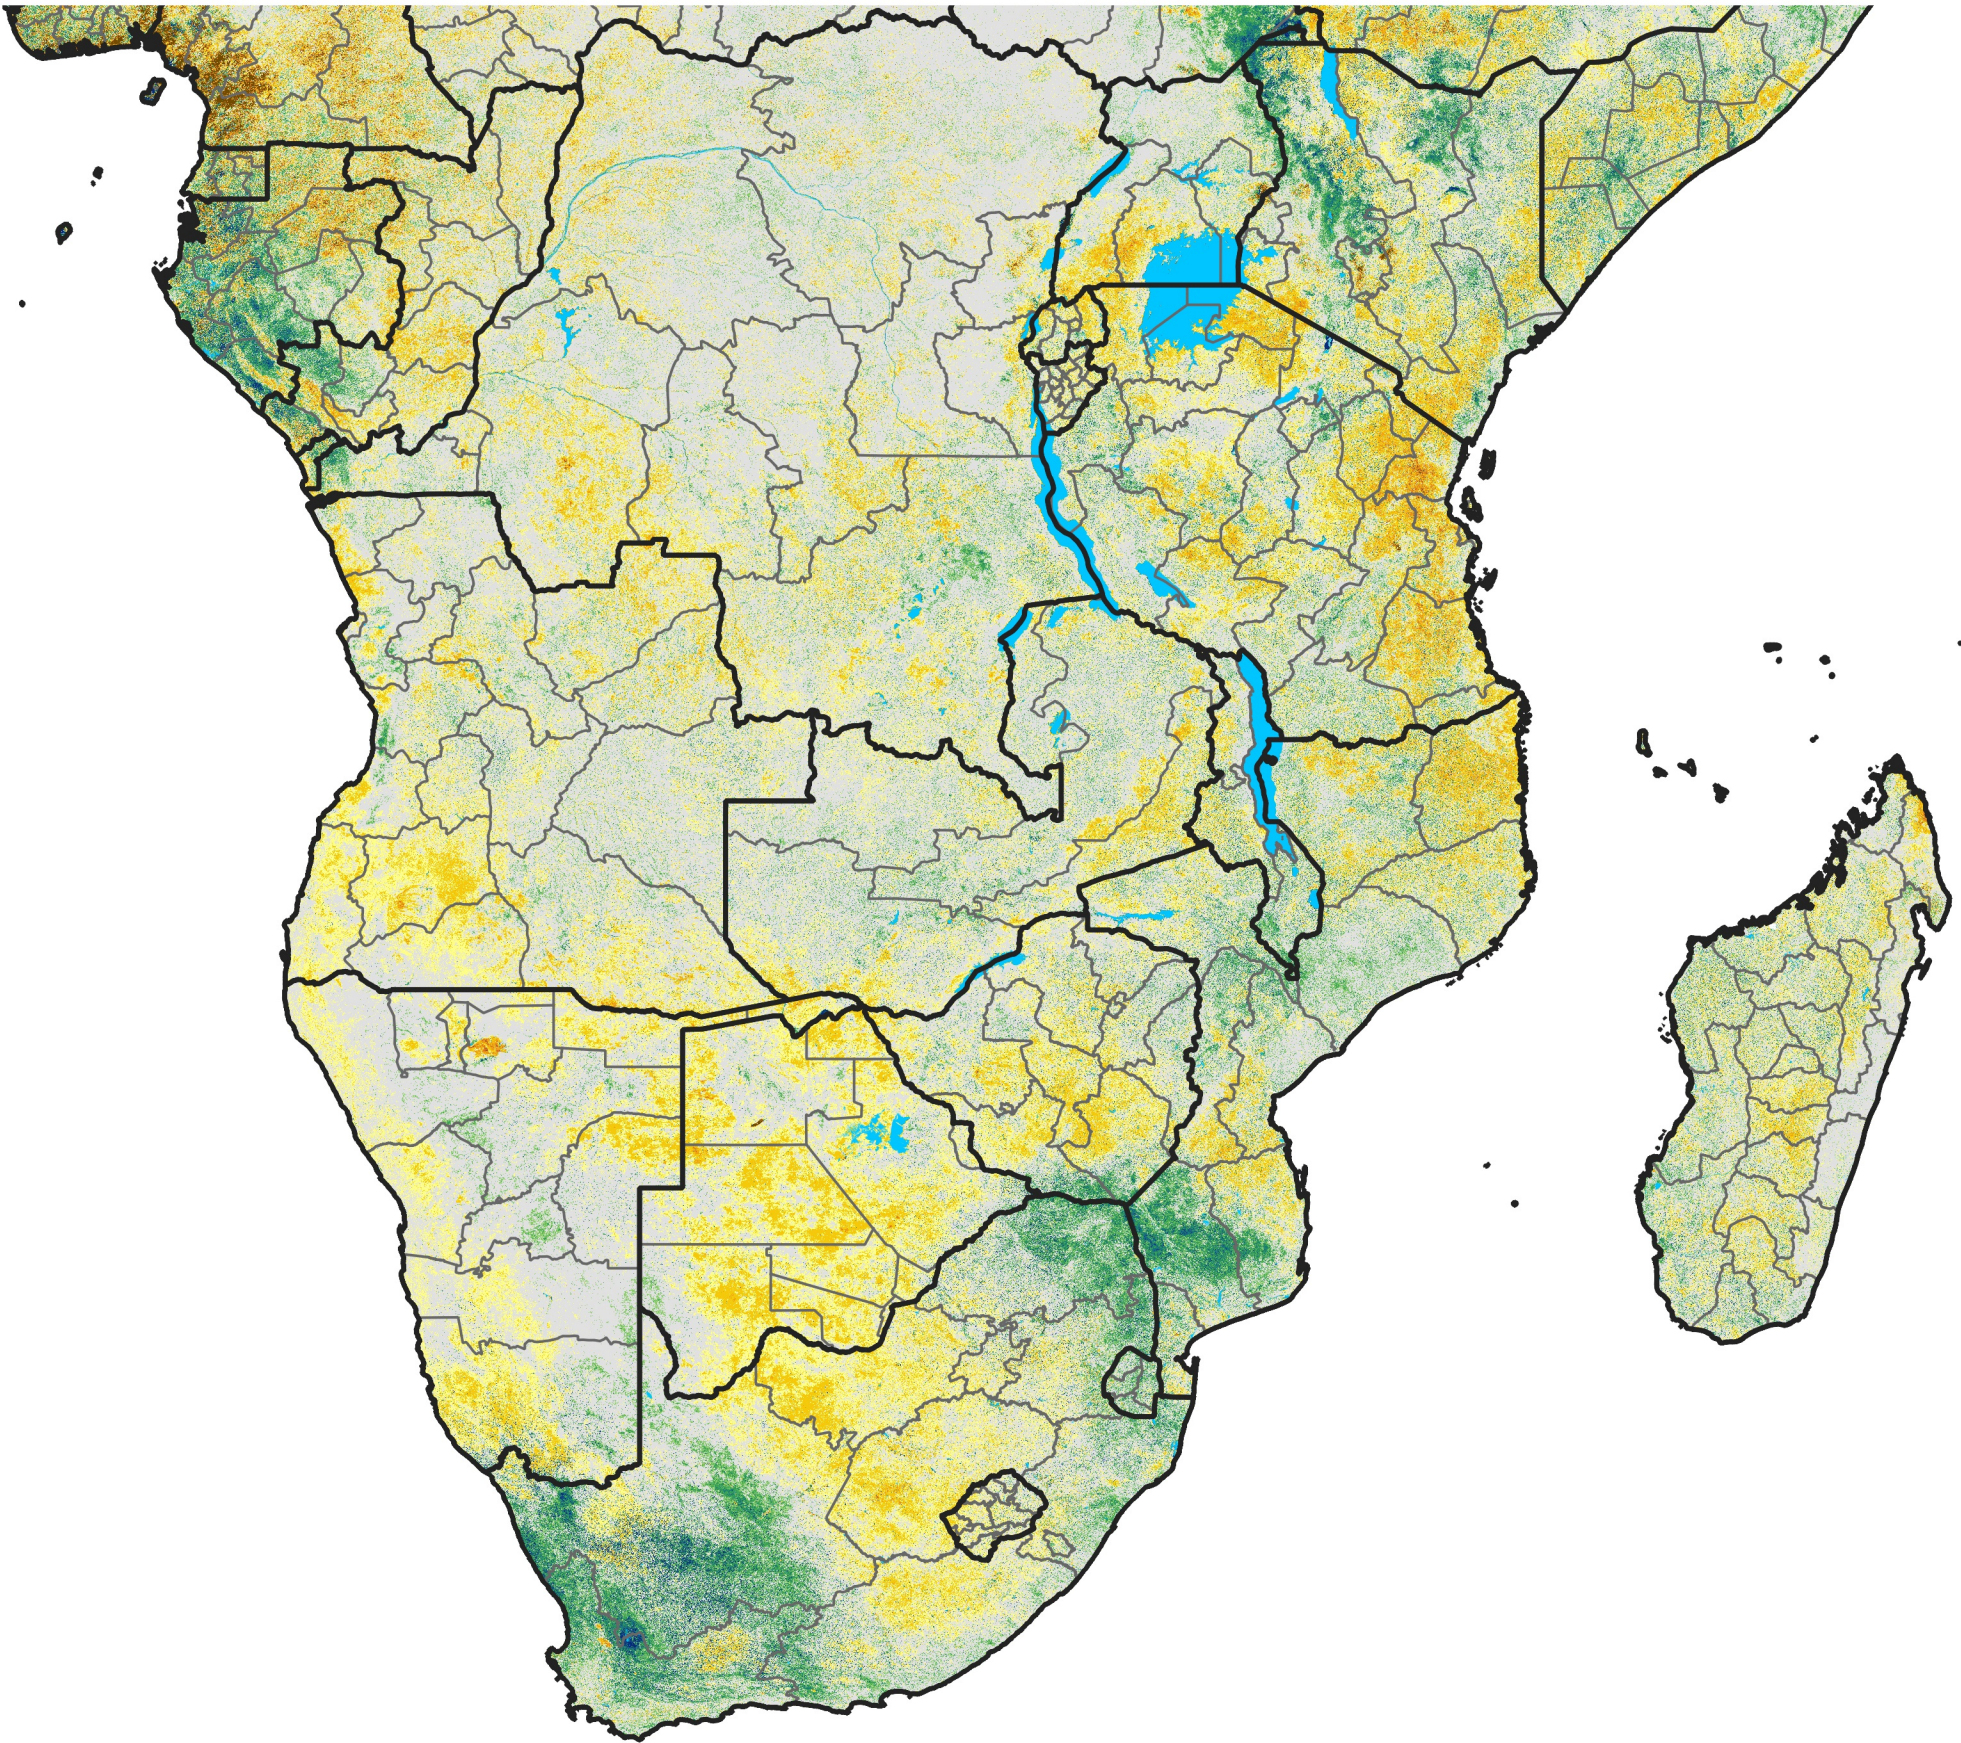

Southern Africa

Percent of Mean NDVI

2013 / mean (2003 - 2022)

Period 23 / August 11 - 20, 2013

Percent of Normal