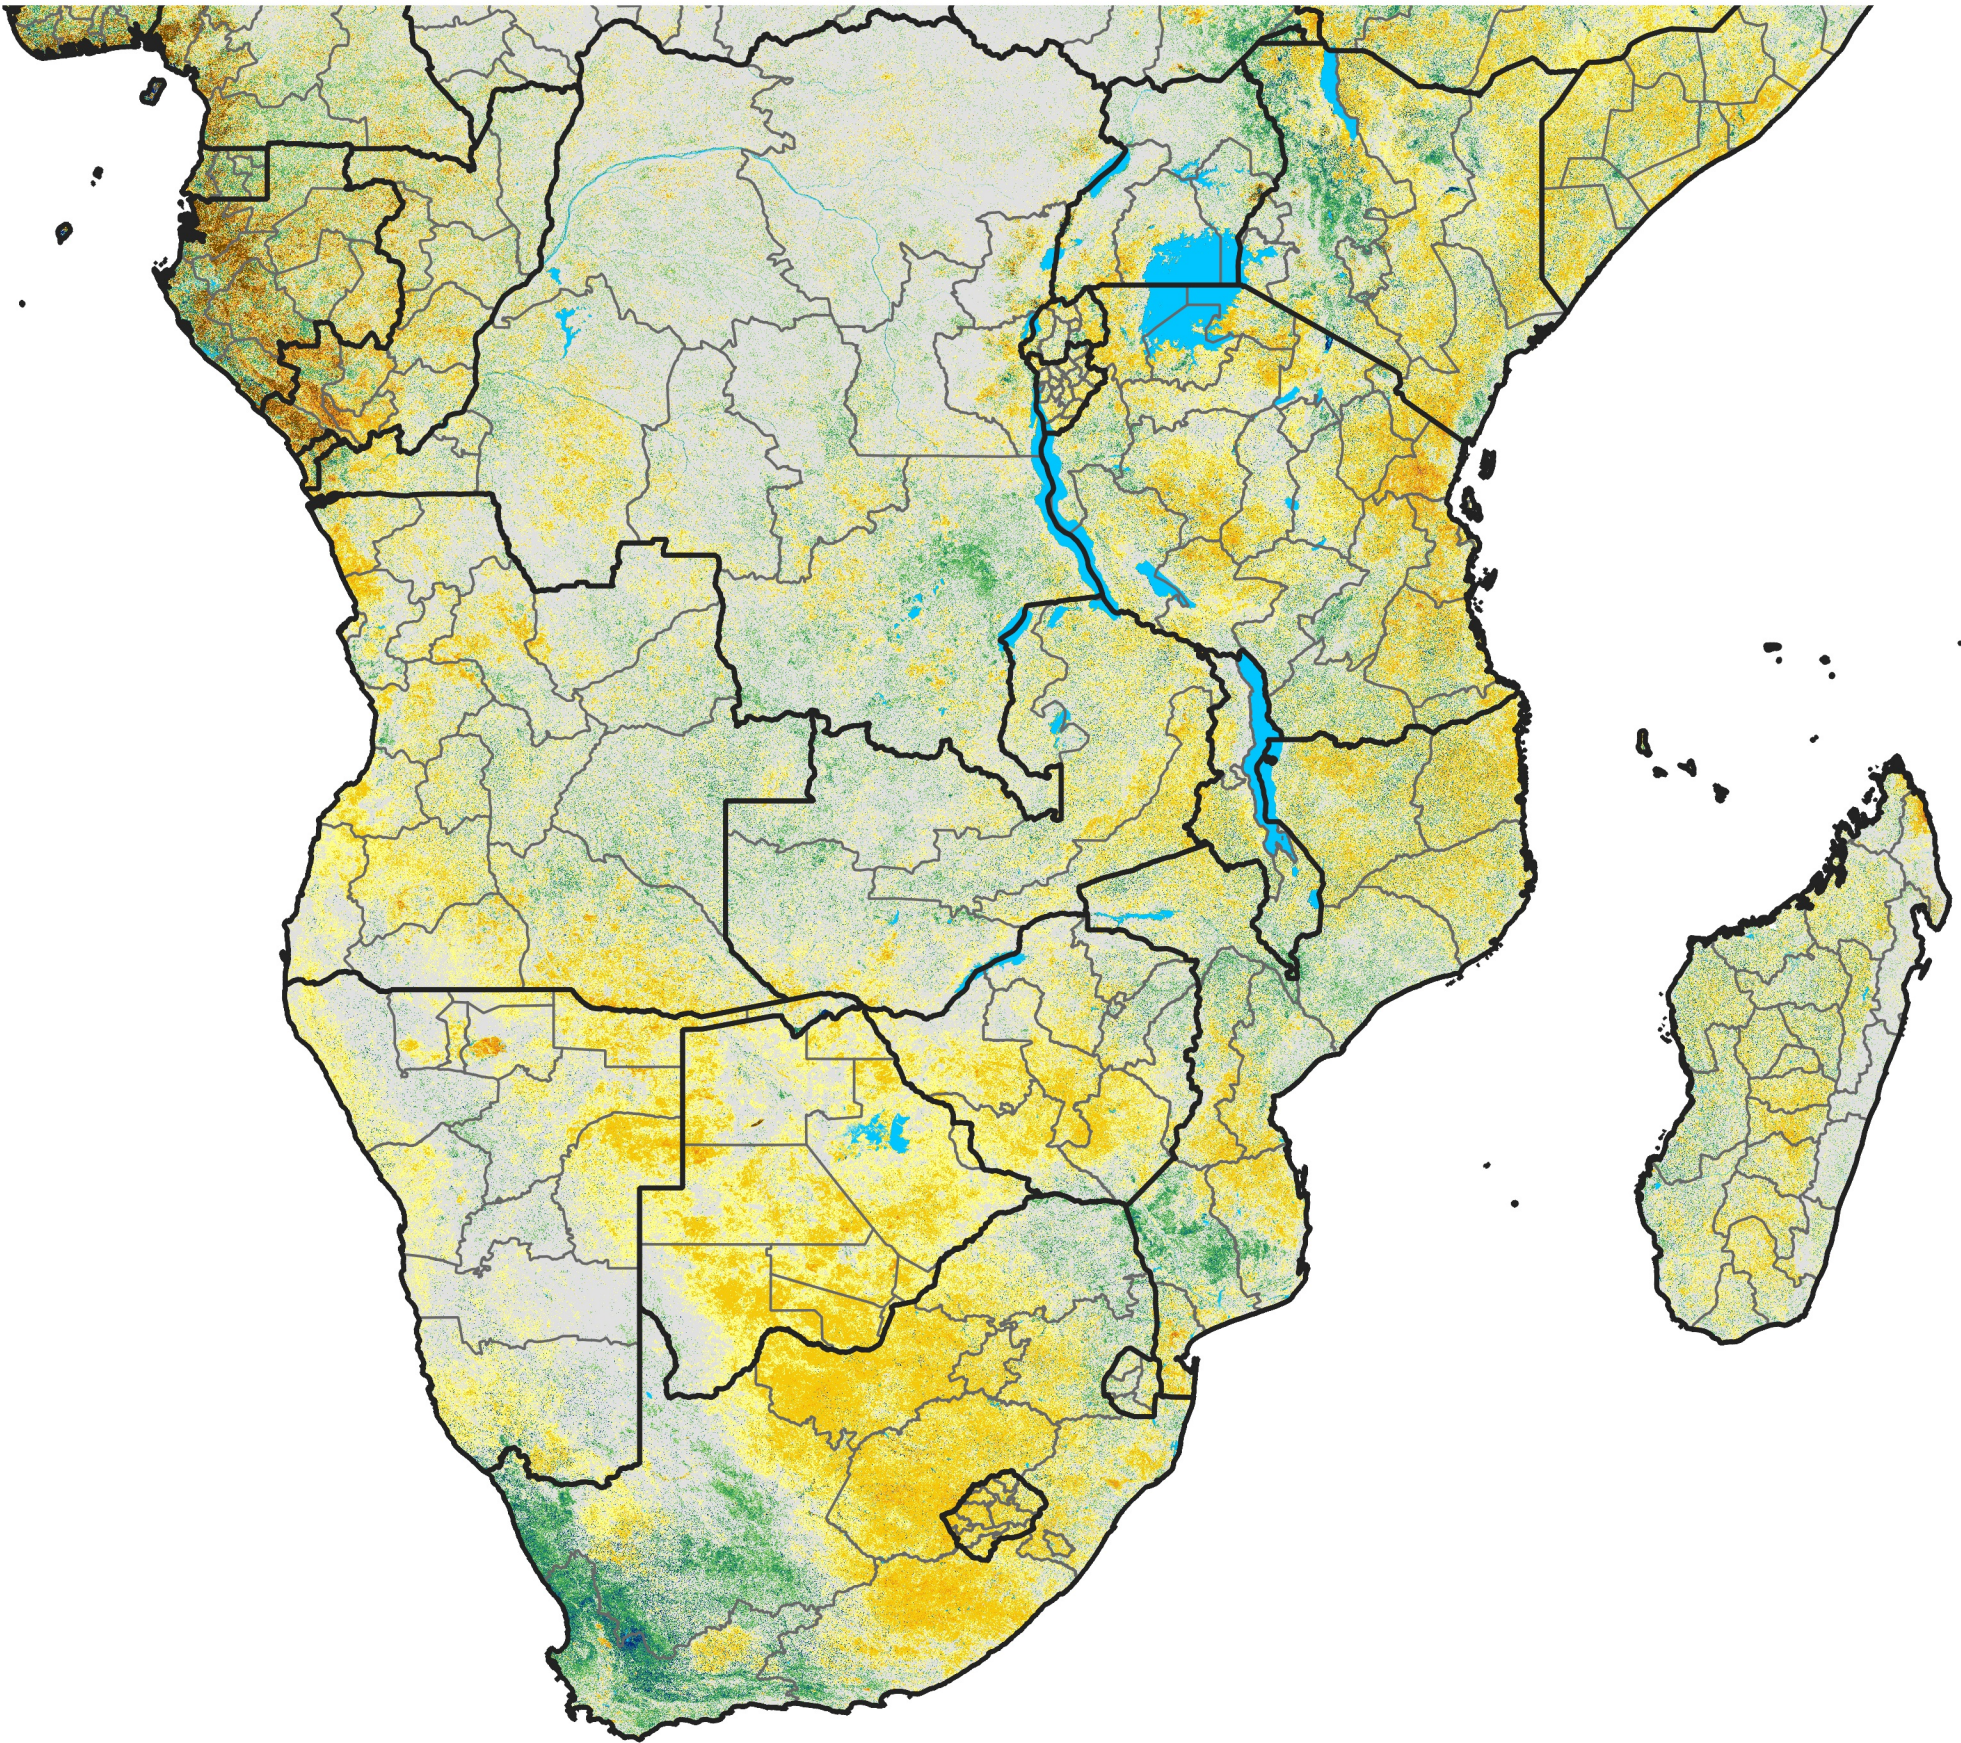

Southern Africa

Percent of Mean NDVI

2013 / mean (2003 - 2022)

Period 26 / September 11 - 20, 2013

Percent of Normal