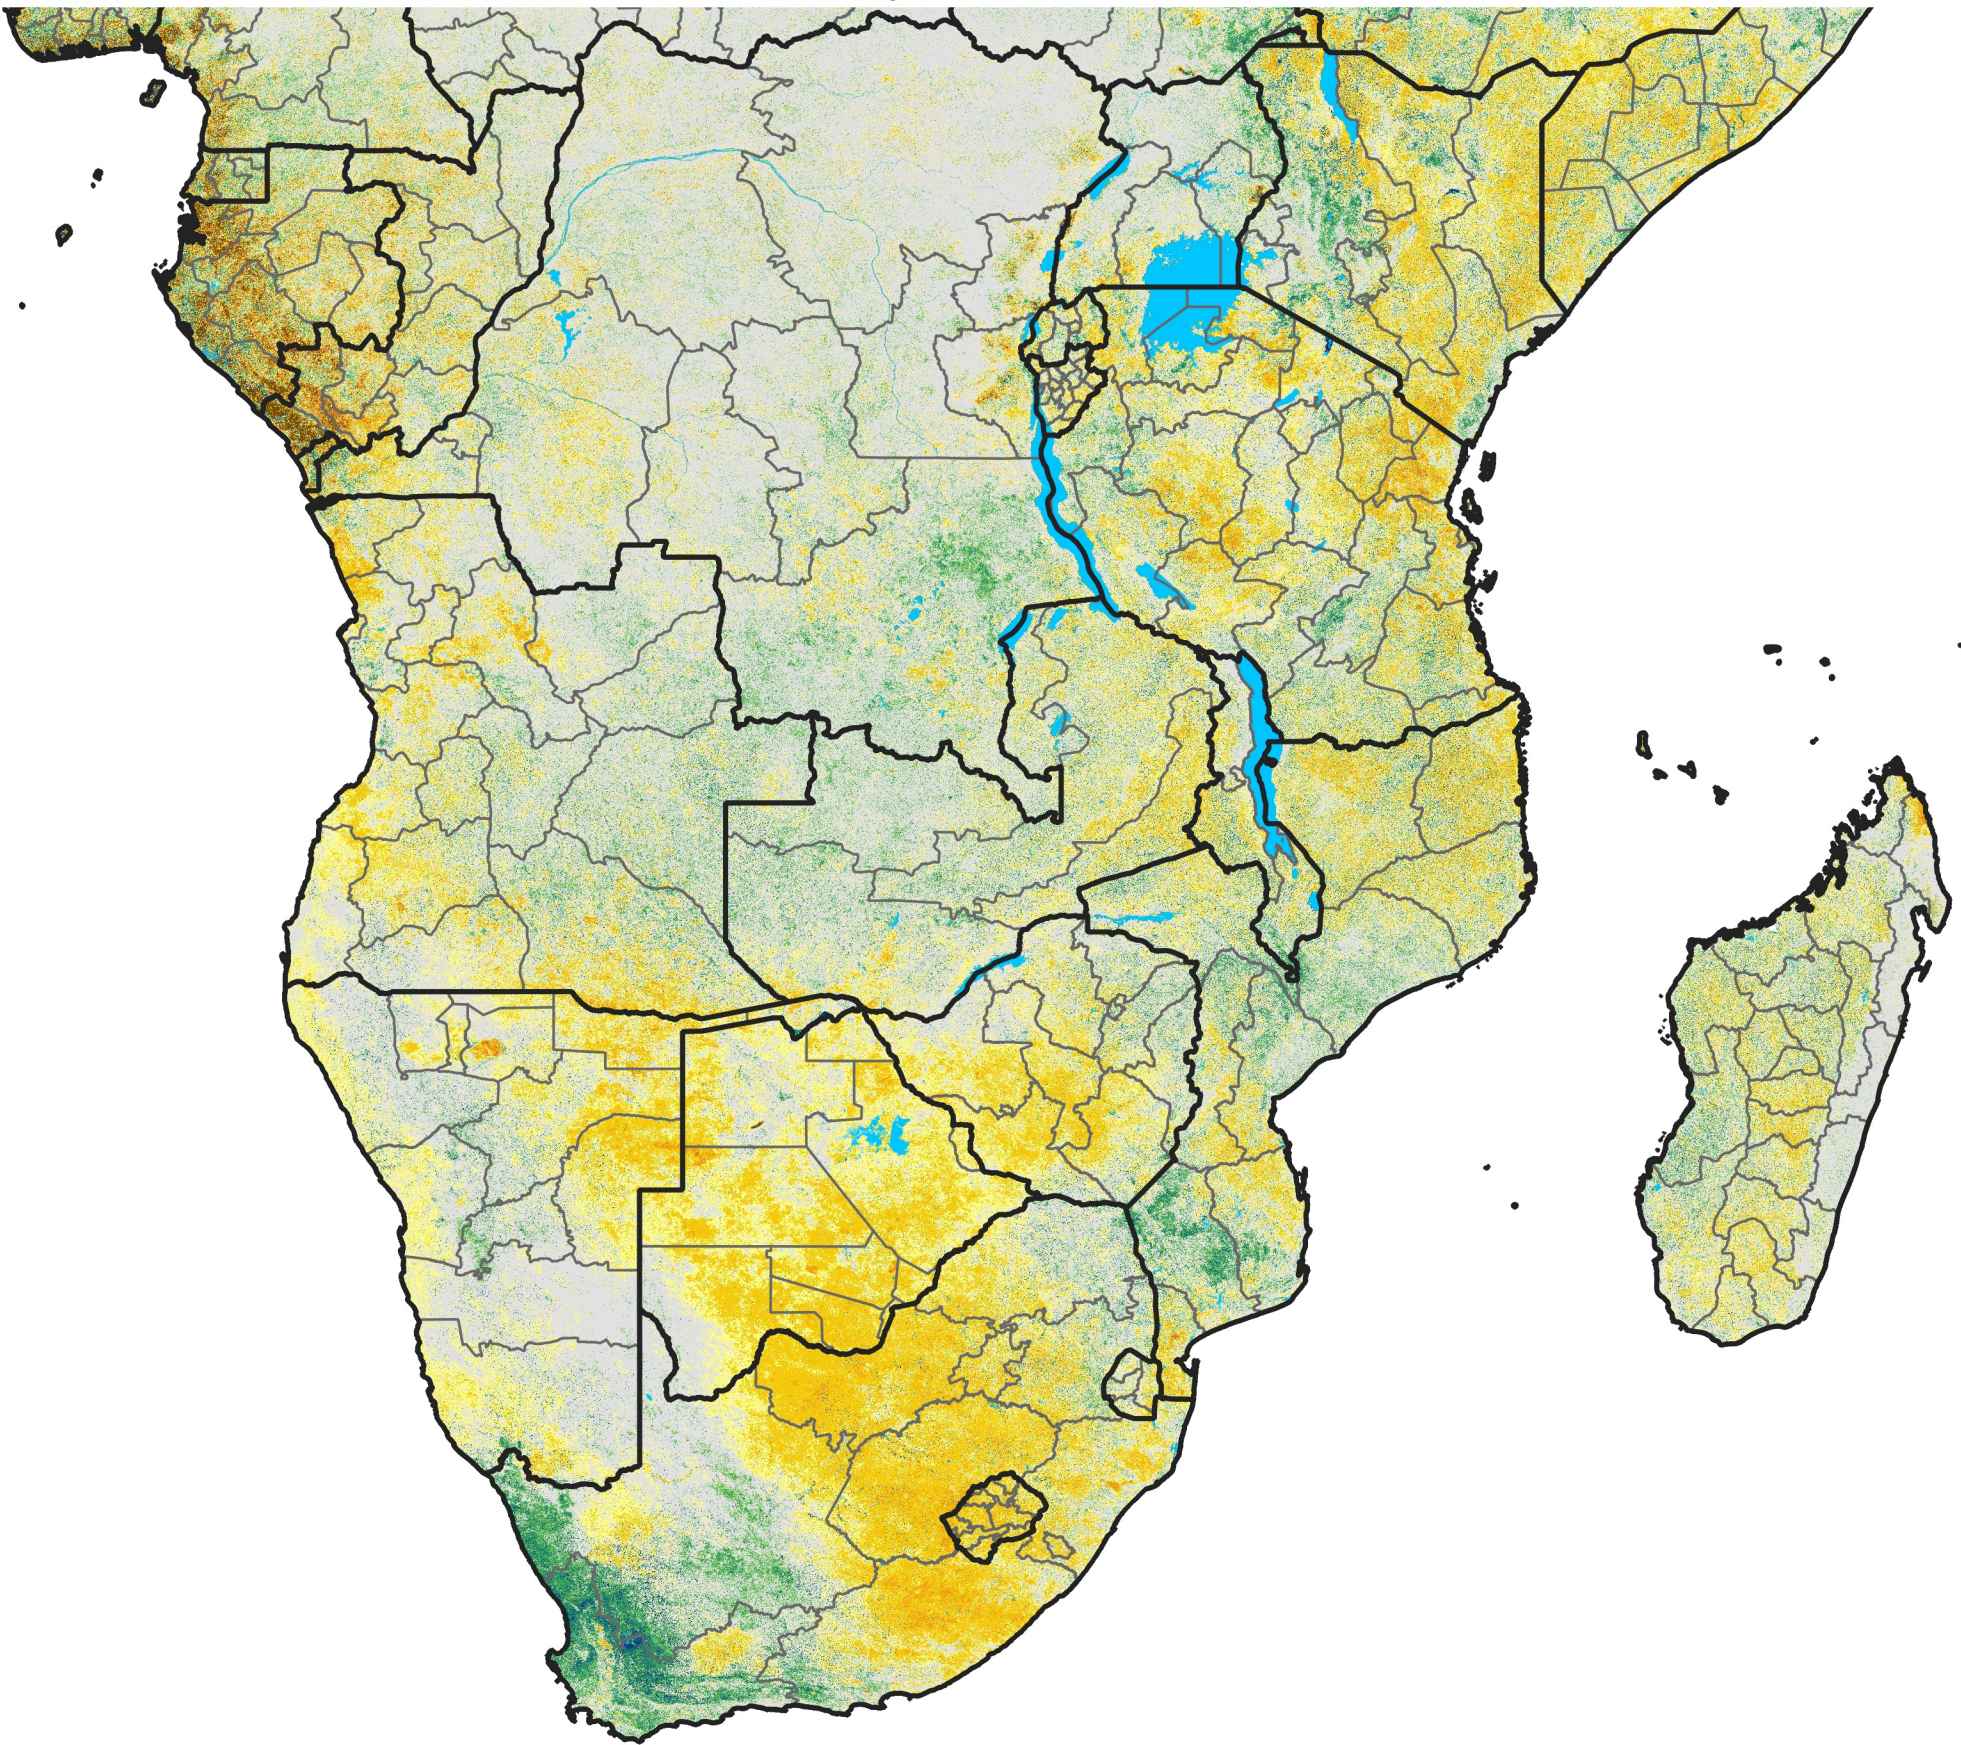

Southern Africa

Percent of Mean NDVI

2013 / mean (2003 - 2022)

Period 27 / September 21 - 30, 2013

Percent of Normal