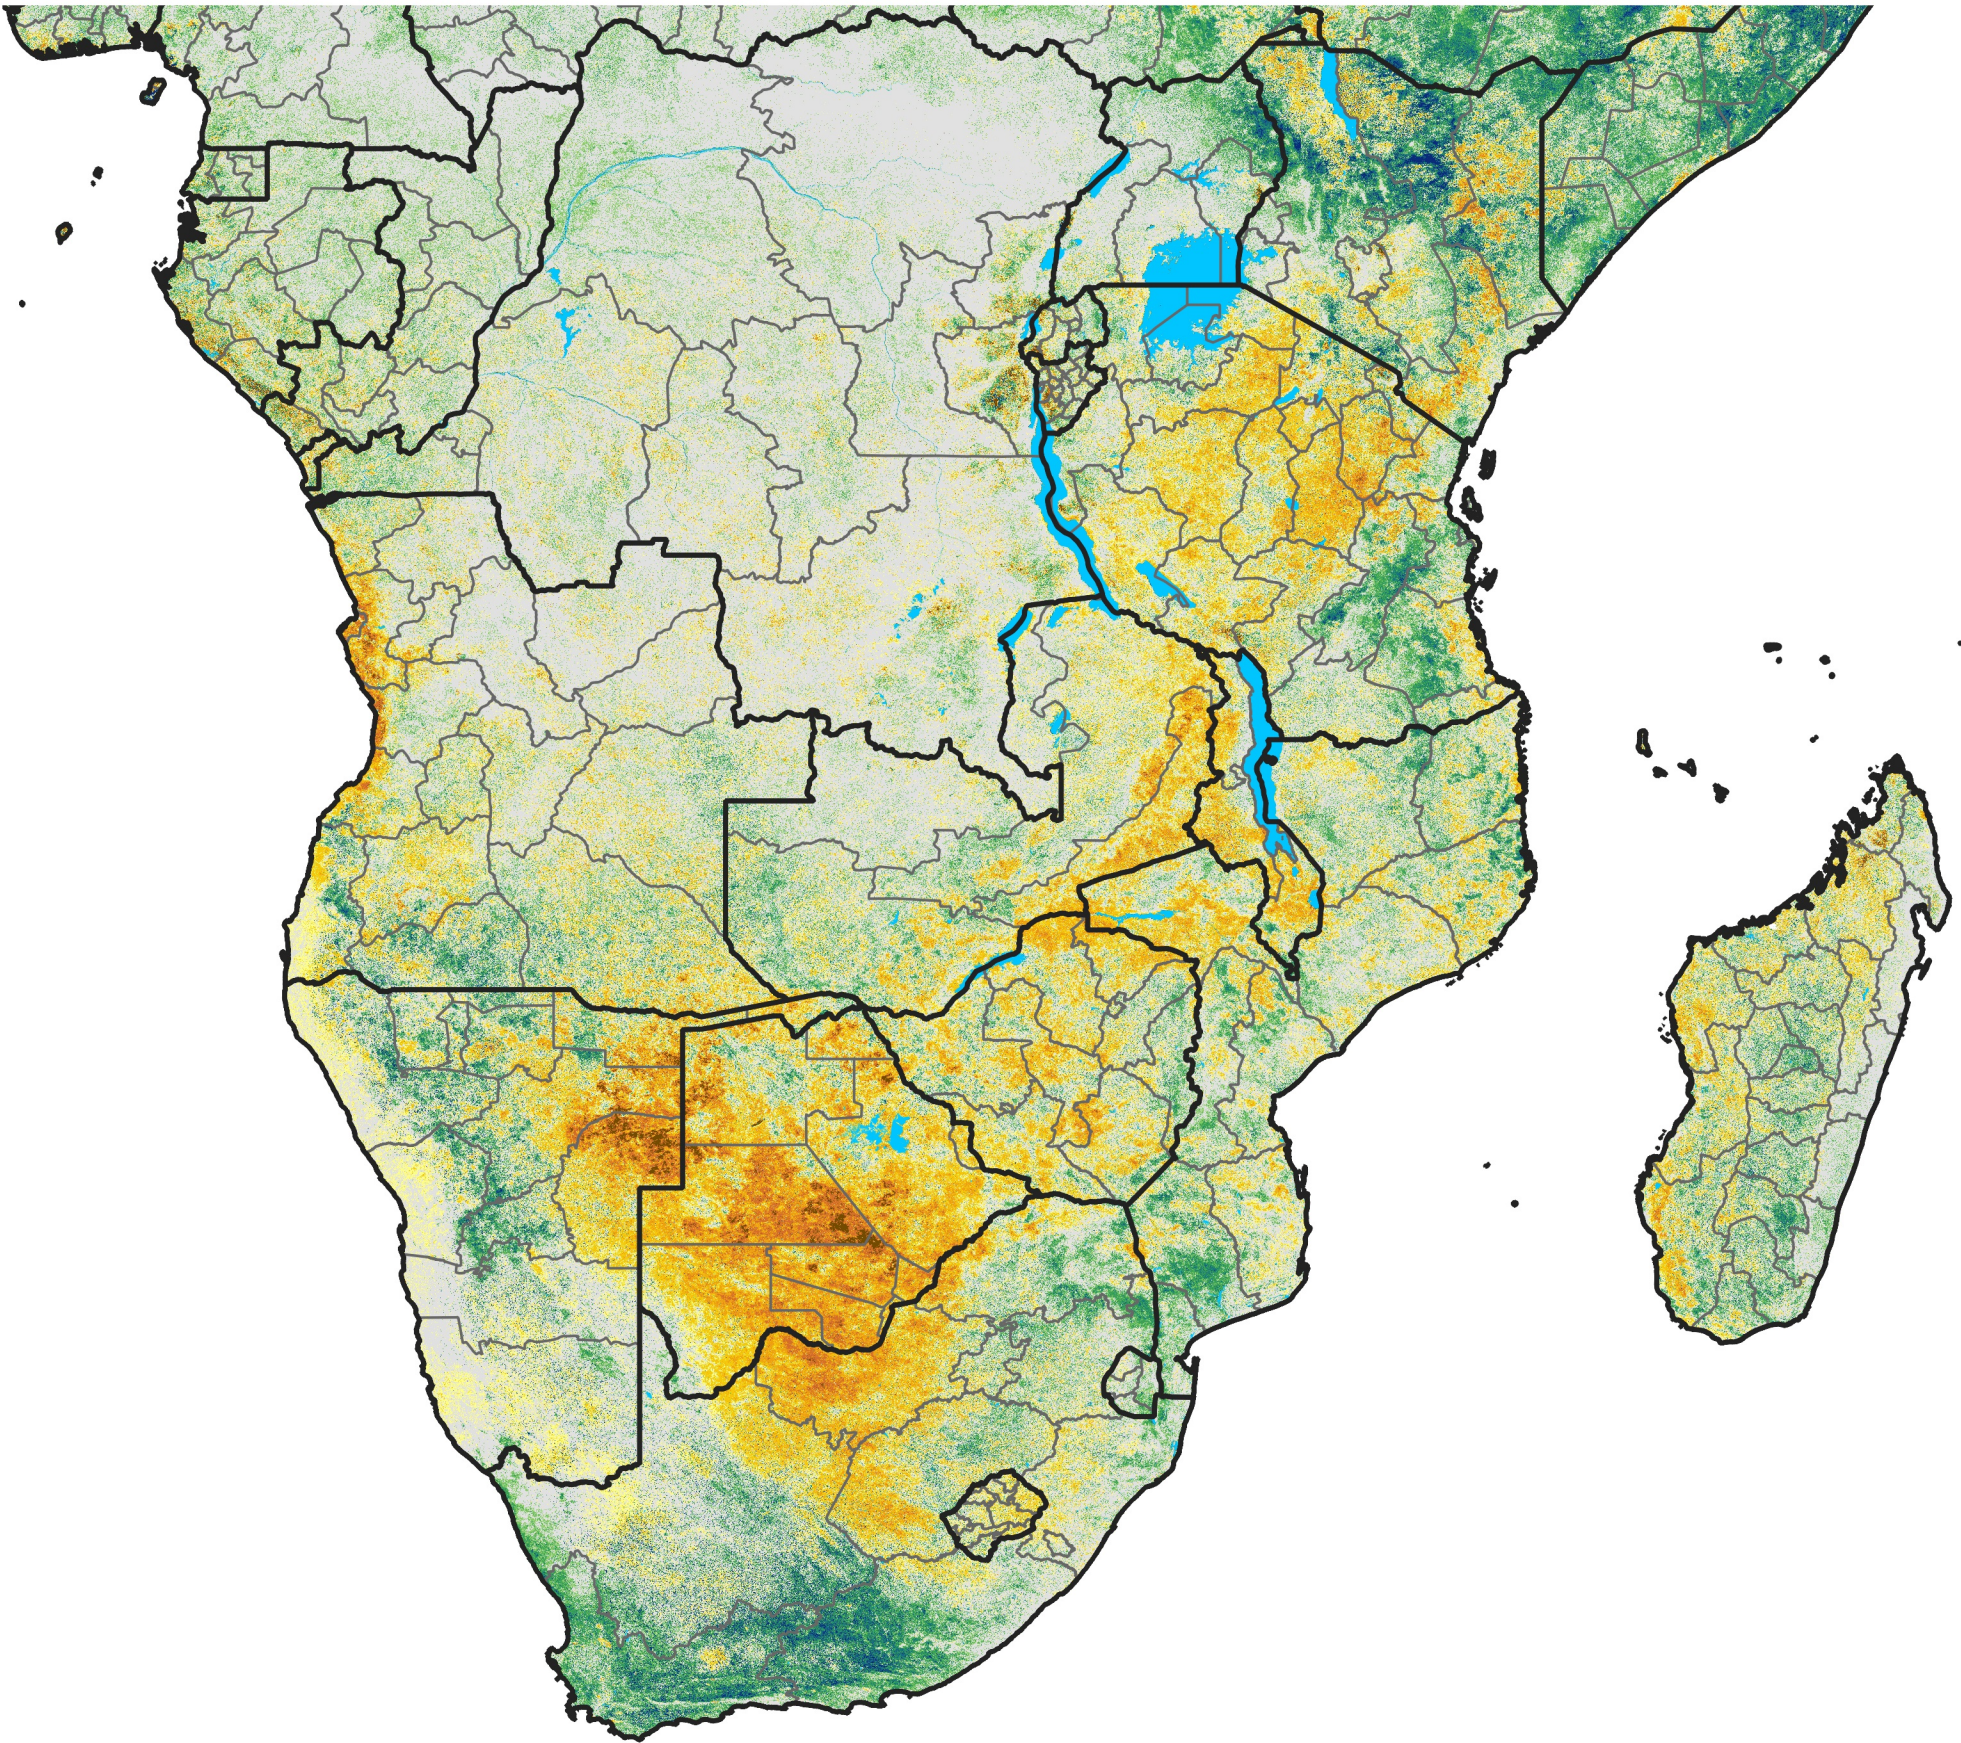

Southern Africa

Percent of Mean NDVI

2013 / mean (2003 - 2022)

Period 34 / December 01 - 10, 2013

Percent of Normal