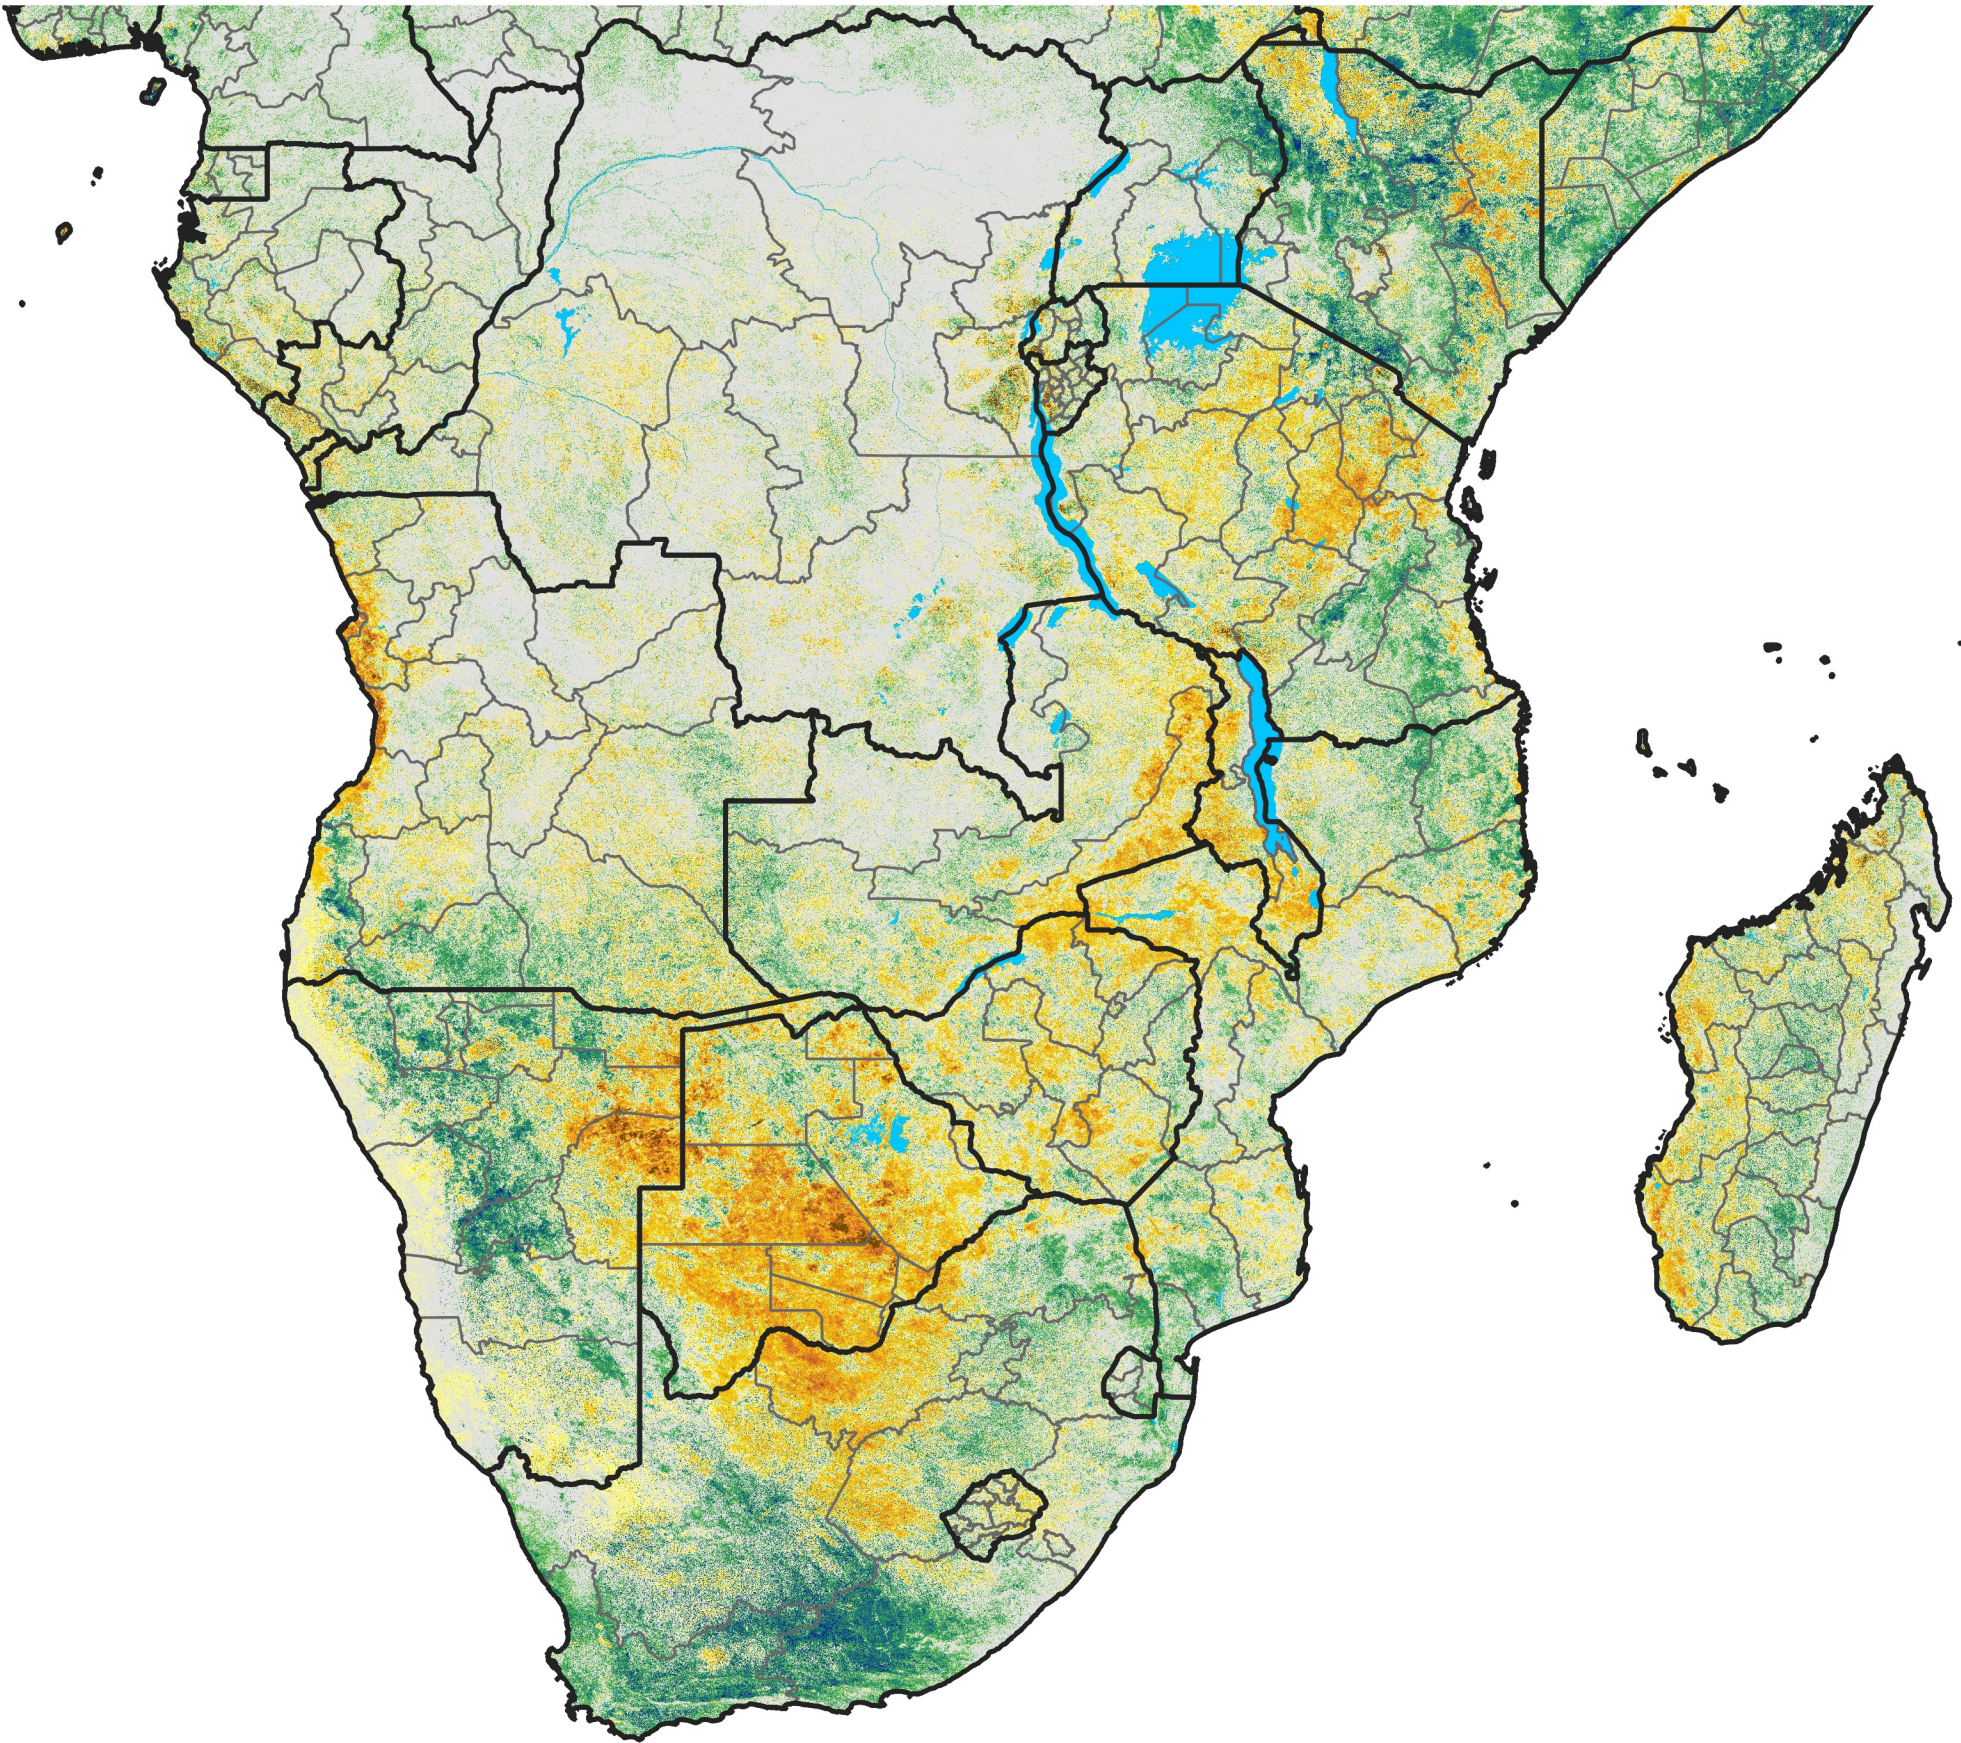

Southern Africa

Percent of Mean NDVI

2013 / mean (2003 - 2022)

Period 35 / December 11 - 20, 2013

Percent of Normal