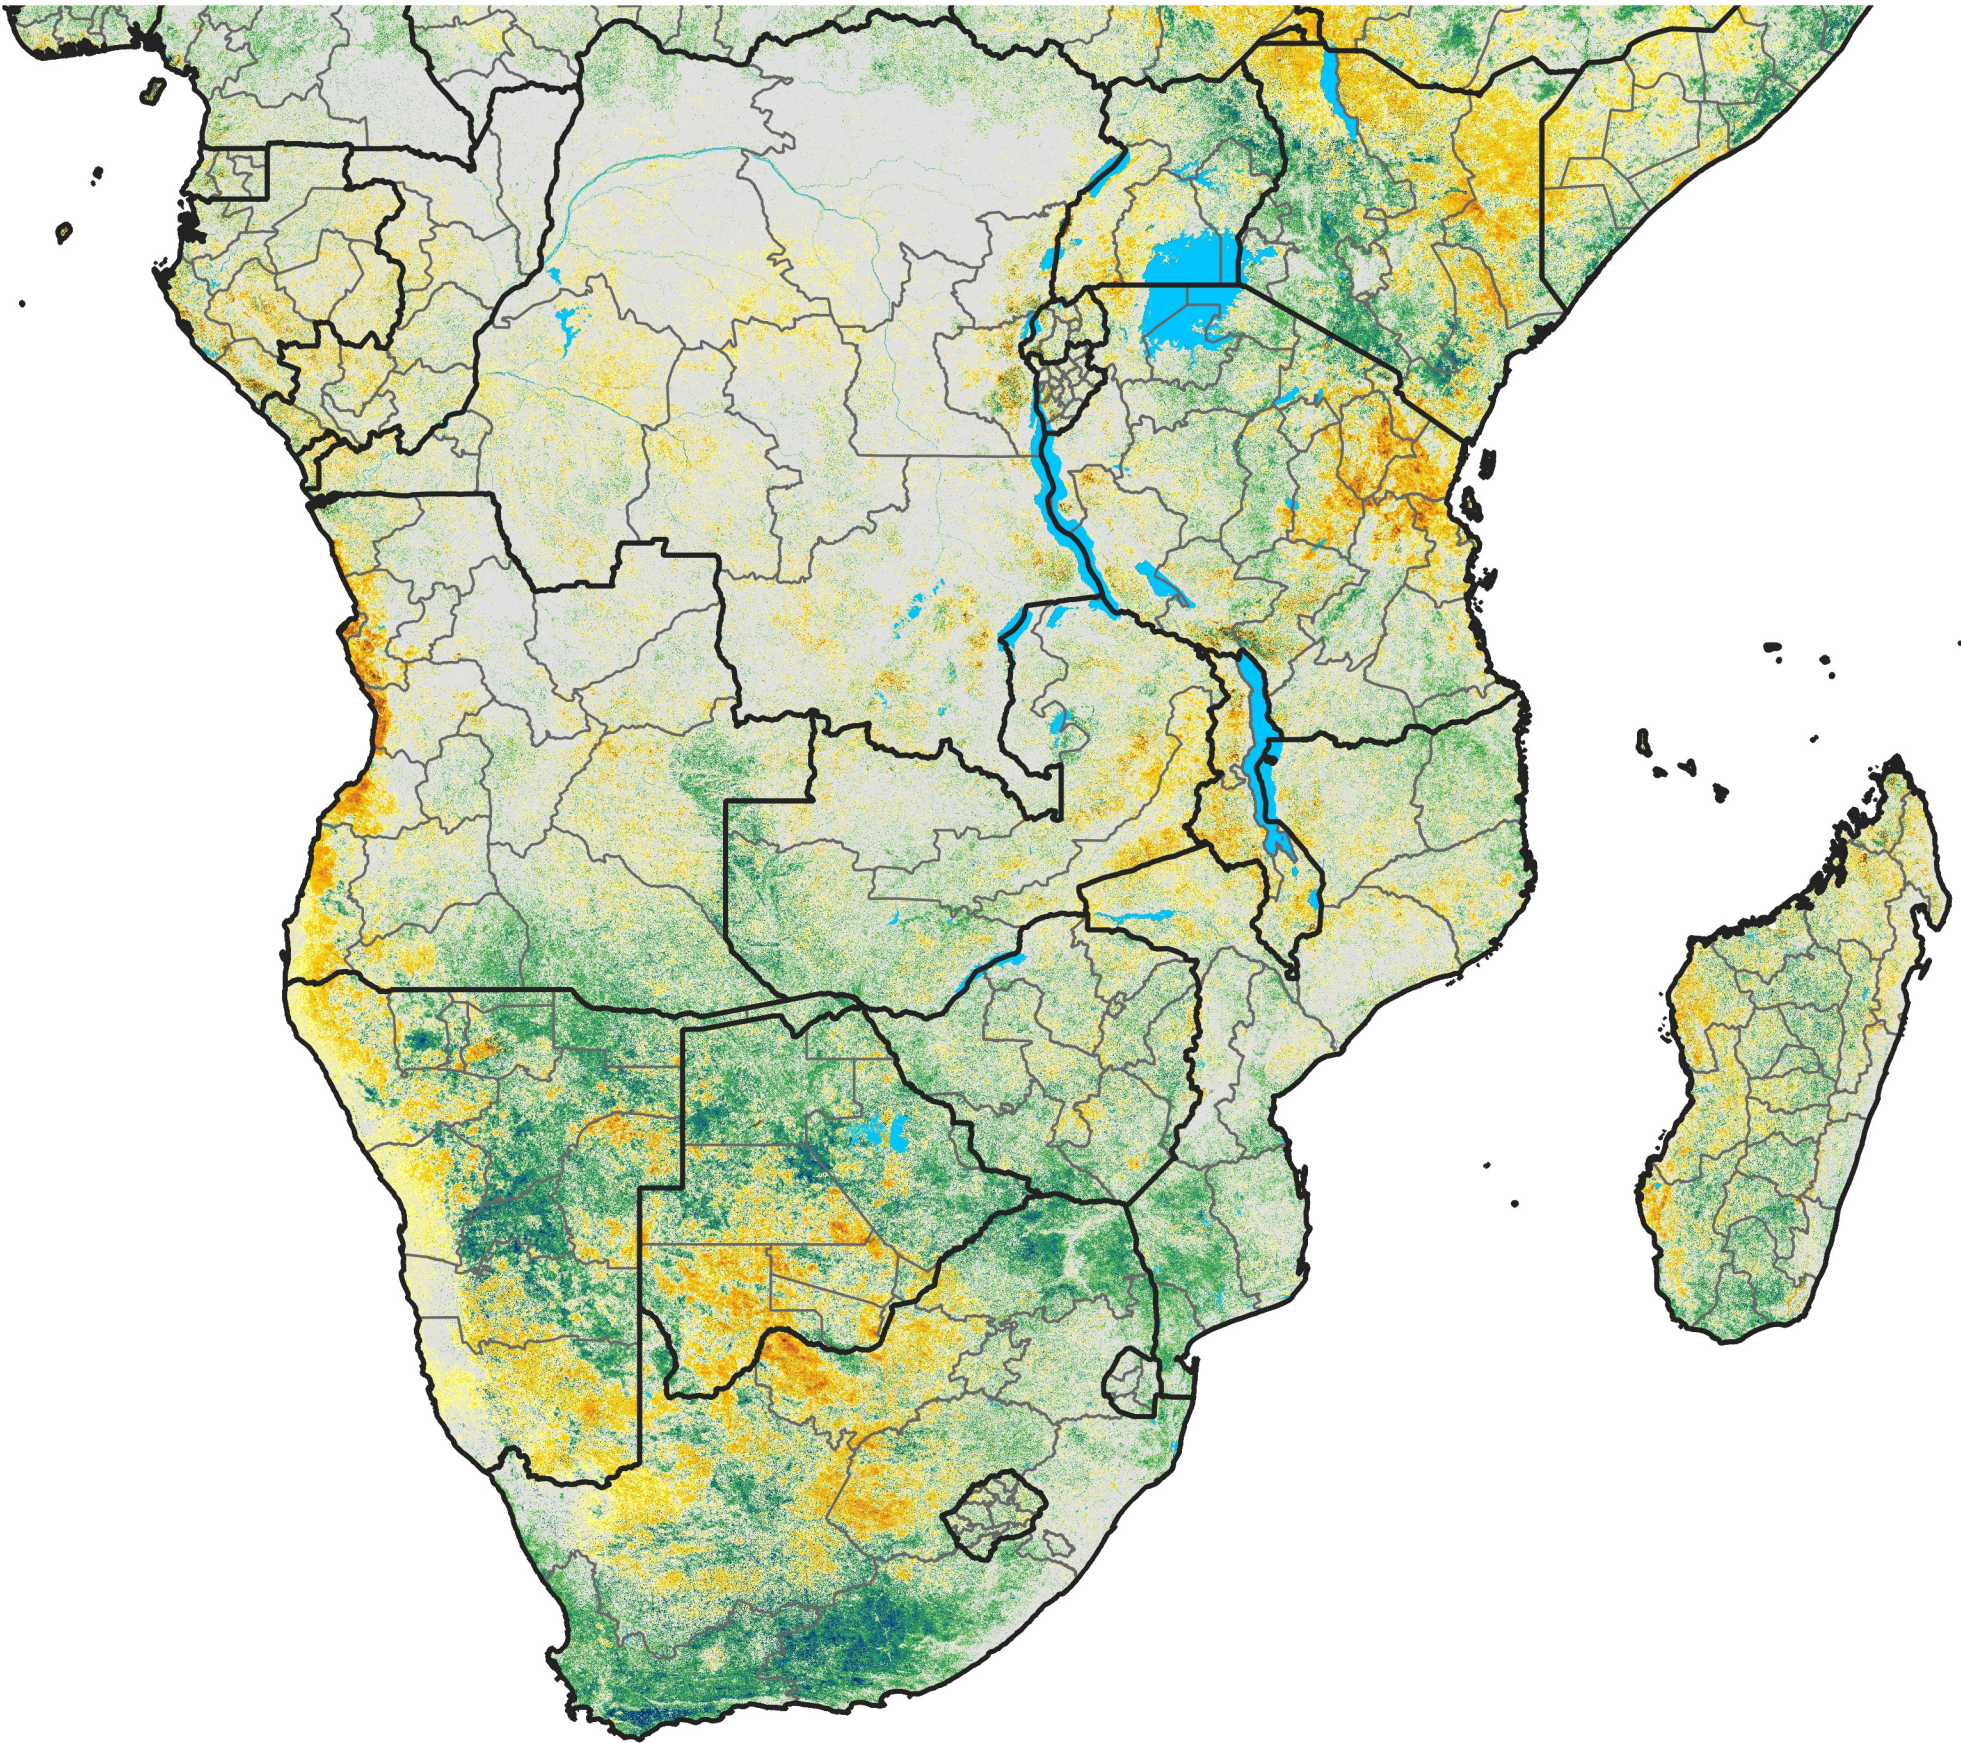

Southern Africa

Percent of Mean NDVI

2014 / mean (2003 - 2022)

Period 02 / January 11 - 20, 2014

Percent of Normal