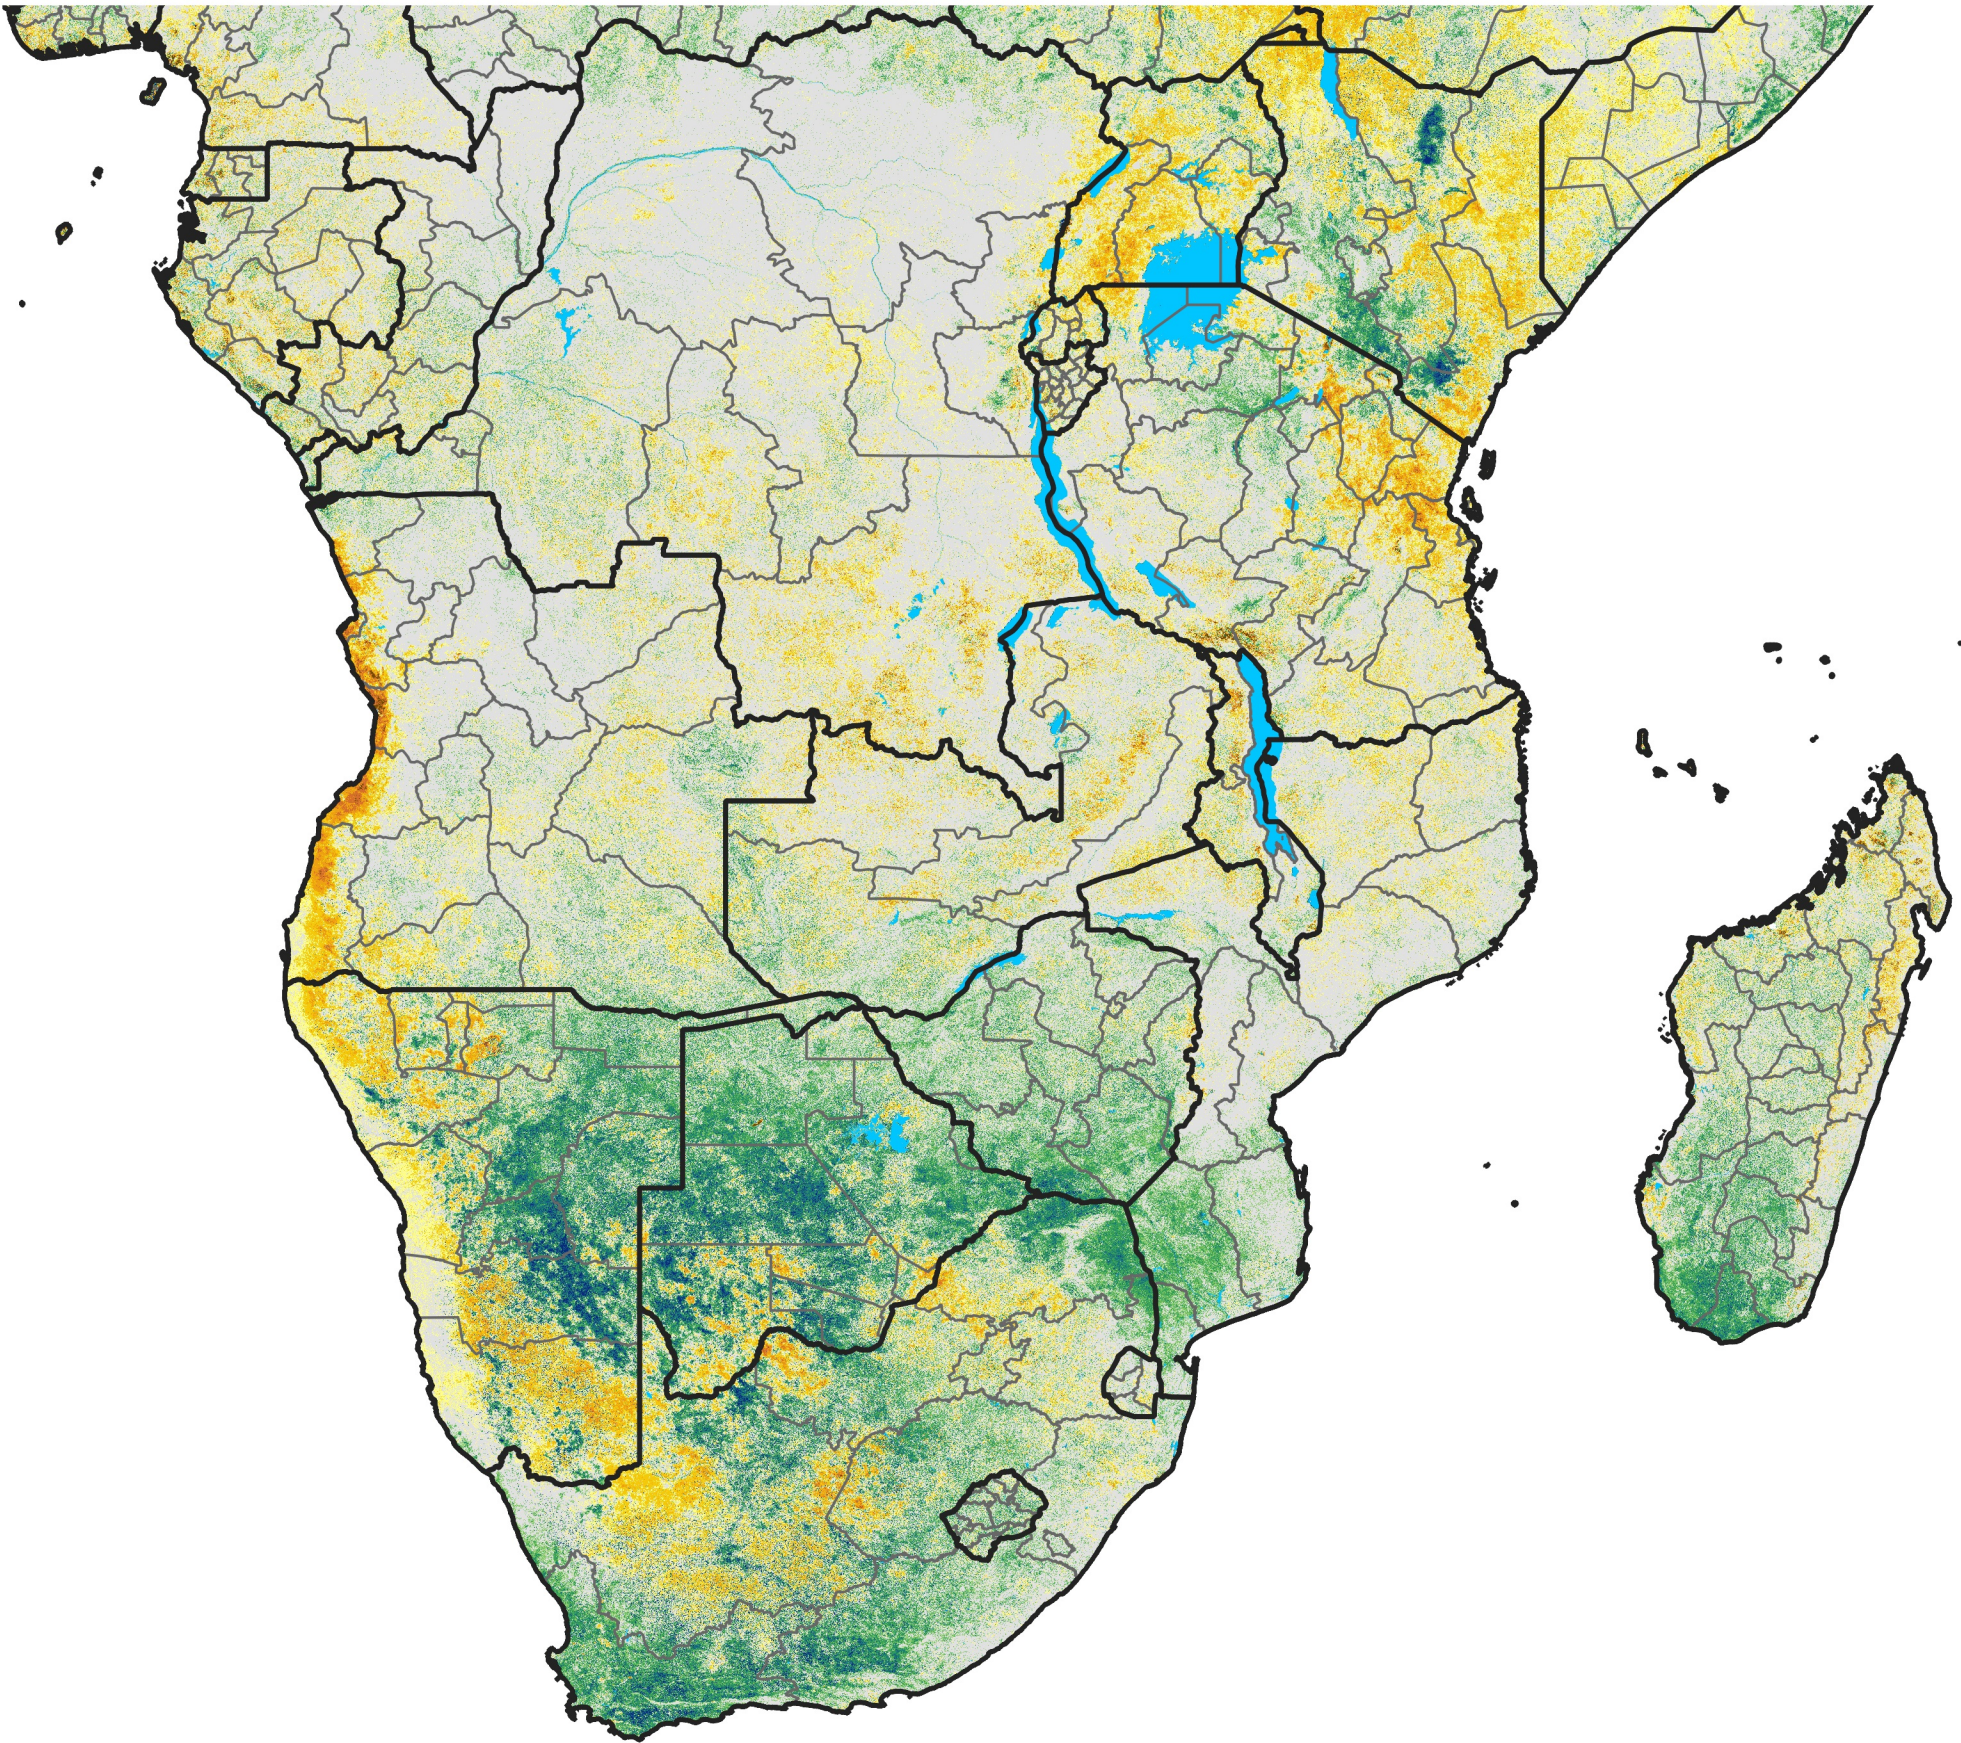

Southern Africa

Percent of Mean NDVI

2014 / mean (2003 - 2022)

Period 05 / February 11 - 20, 2014

Percent of Normal